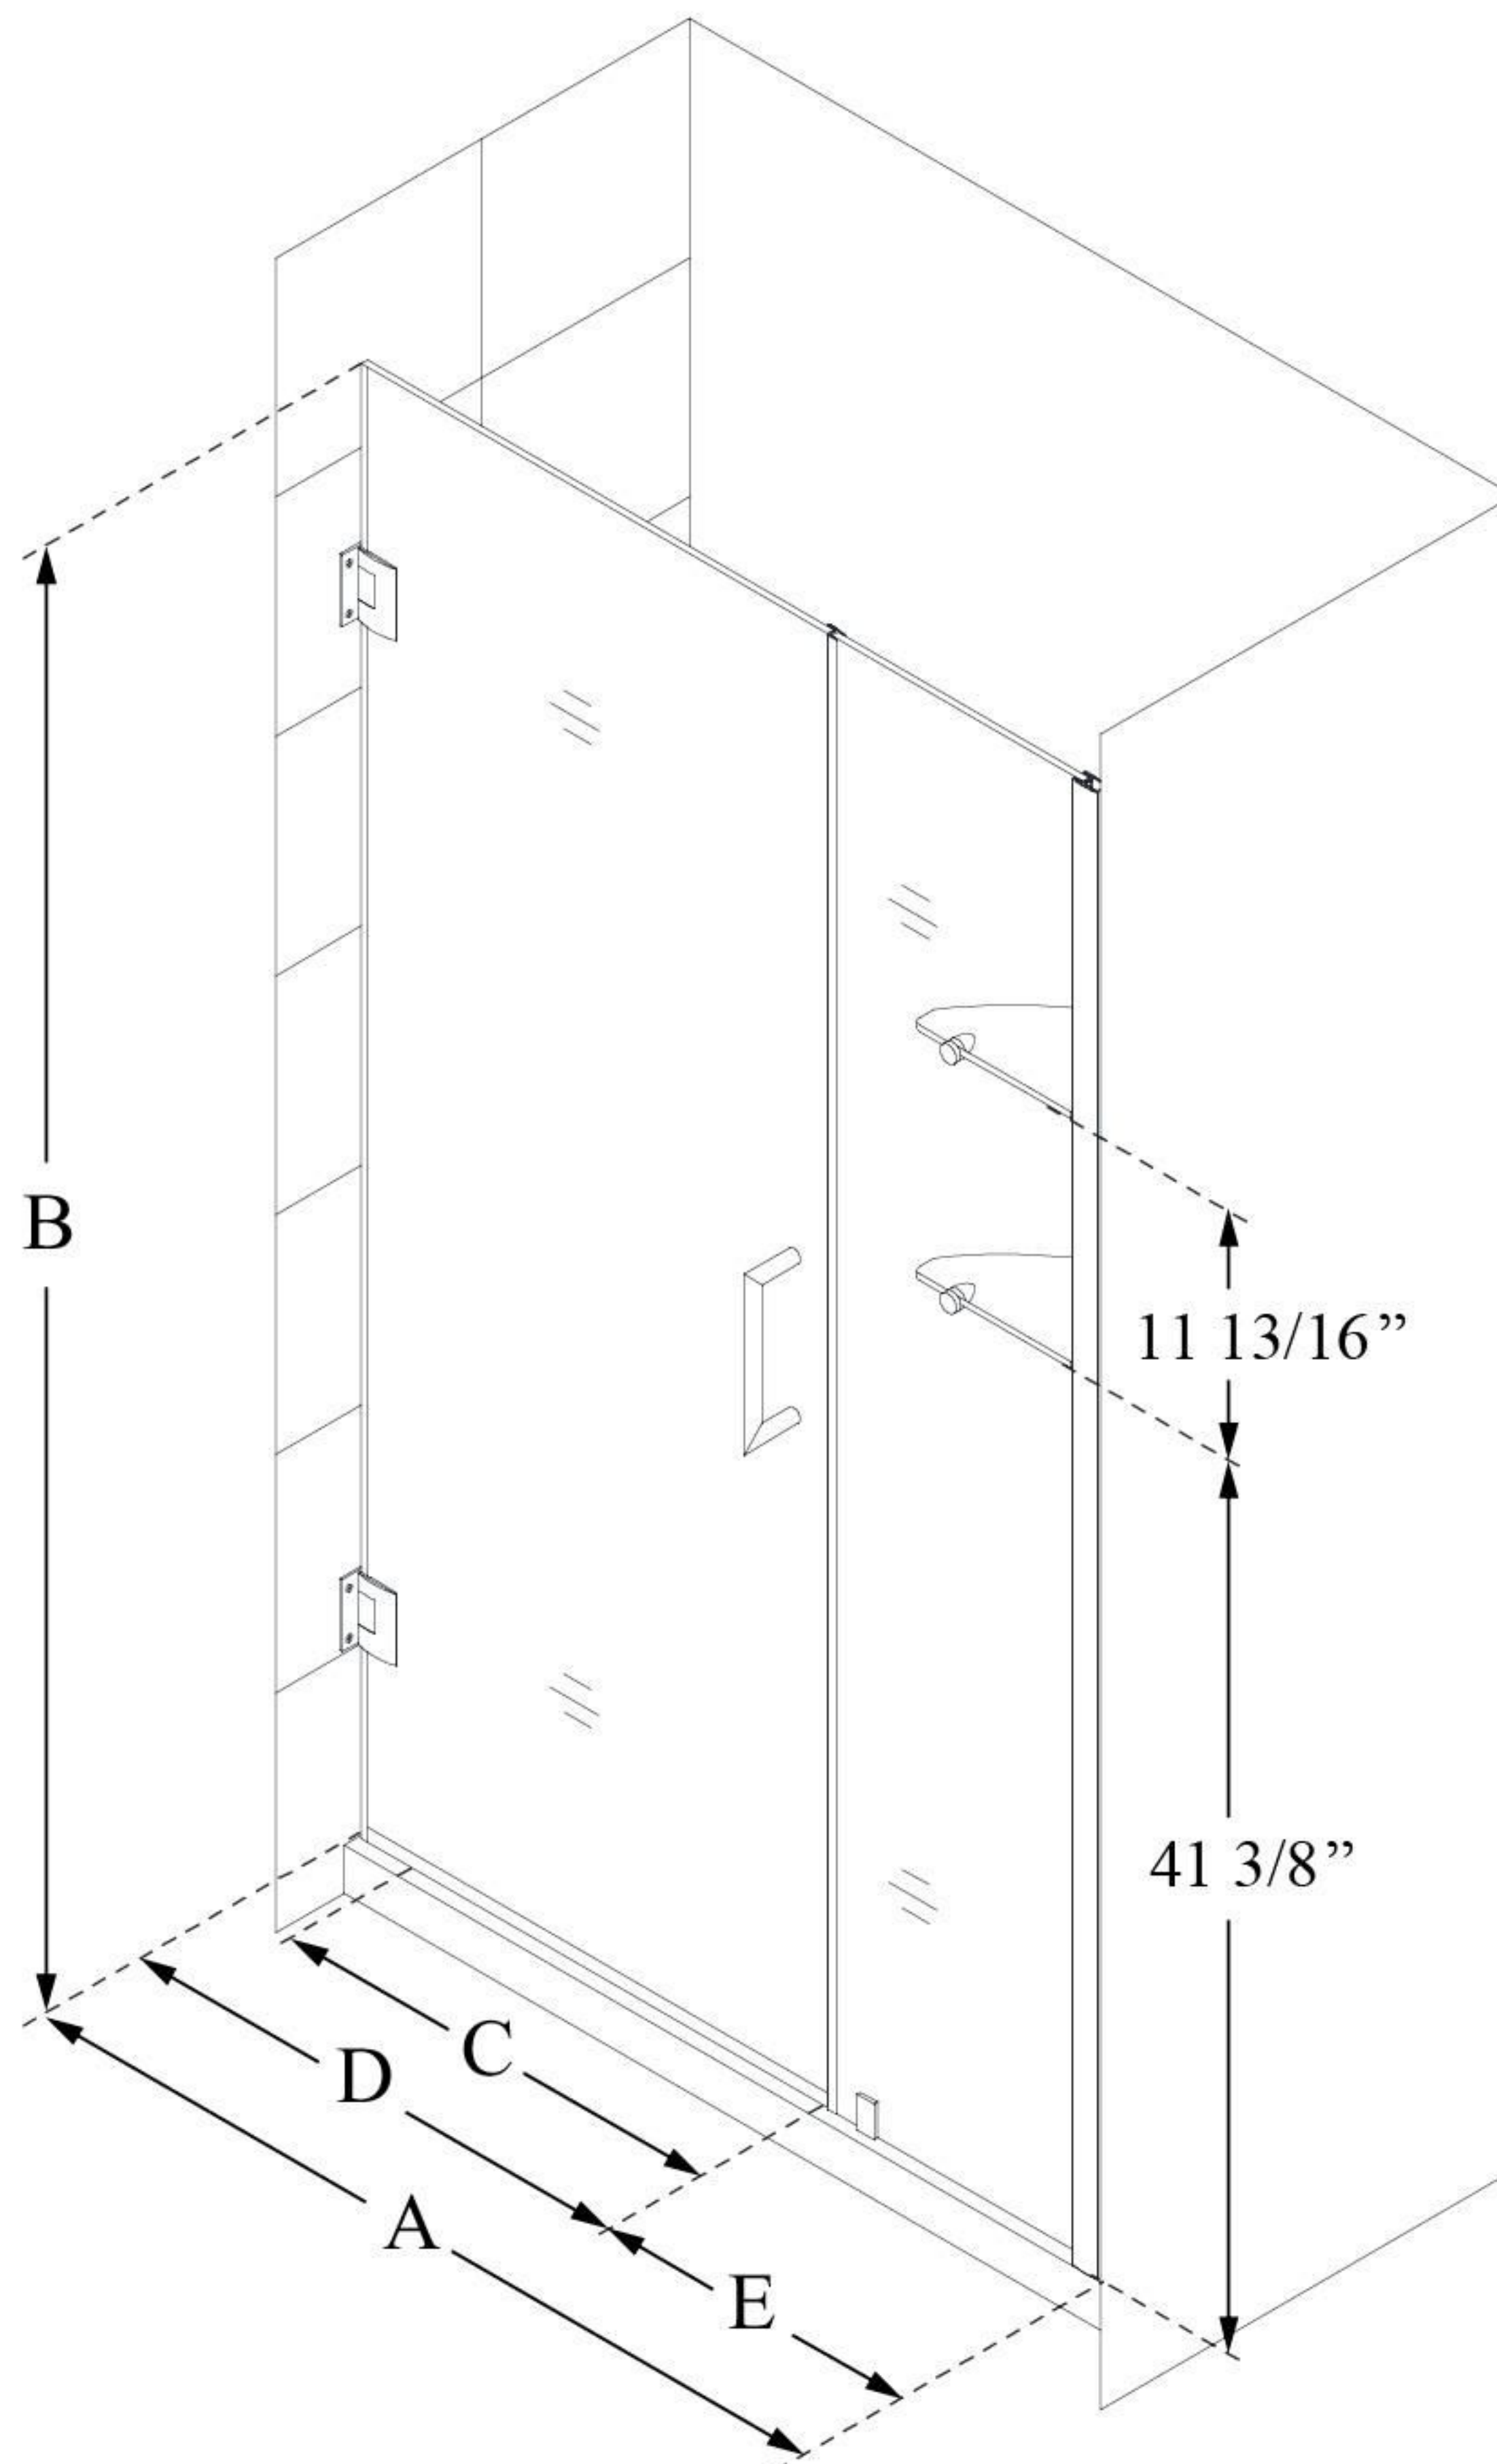

SHDR-20487210S

UNIDOOR

DreamLine Unidoor 48-49" W x
72" H Frameless Hinged Shower
Door with Shelves, Clear Glass

SWING DOOR

CONFIGURATION DIMENSIONS:

A: 48 - 49"

MODEL WIDTH

B: 72"

MODEL HEIGHT

C: 29"

ACCESS WIDTH

D: 30"

DOOR WIDTH

E: 18"

INLINE PANEL WIDTH

DreamLine reserves the right to update or modify the hardware or materials pictured without prior notice for the purpose of product improvement and customer satisfaction.