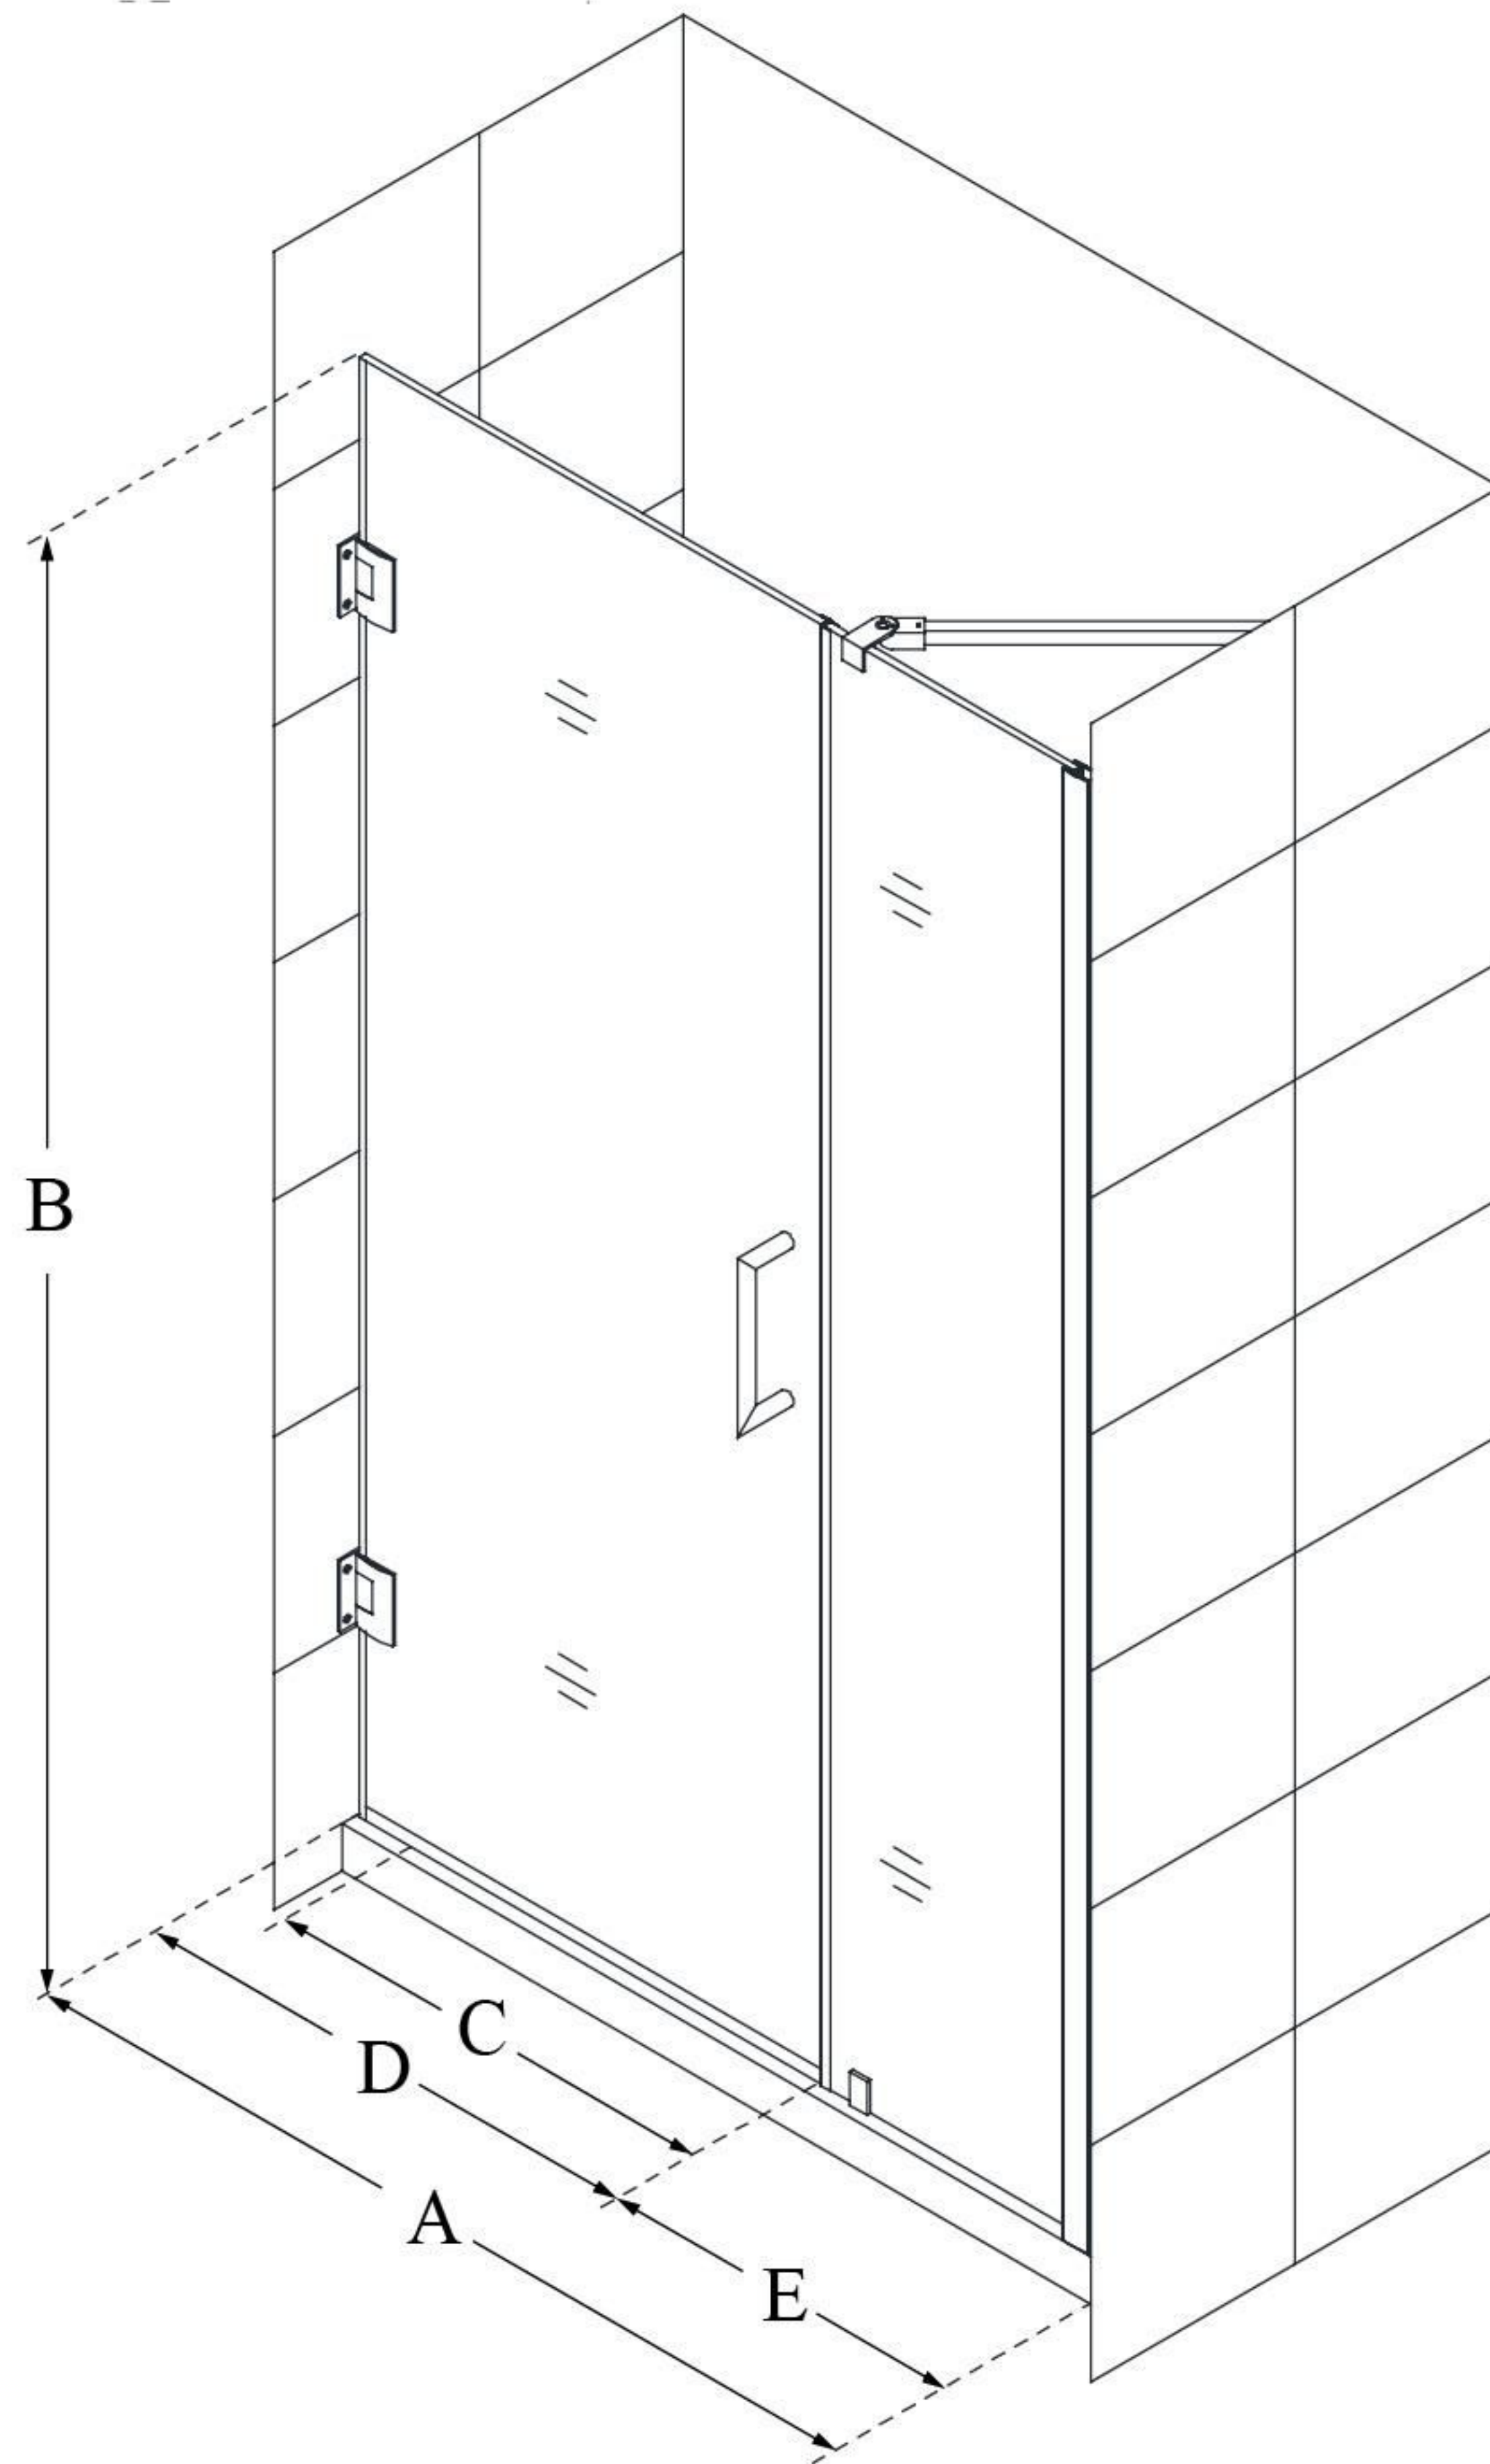

## UNIDOOR

DreamLine Unidoor 48-49" W x  
72" H Frameless Hinged Shower  
Door with Support Arm, Clear  
Glass

**SWING DOOR**

### CONFIGURATION DIMENSIONS:

**A: 48 - 49"**

MODEL WIDTH

**B: 72"**

MODEL HEIGHT

**C: 29"**

ACCESS WIDTH

**D: 30"**

DOOR WIDTH

**E: 18"**

INLINE PANEL WIDTH

DreamLine reserves the right to update or modify the hardware or materials pictured without prior notice for the purpose of product improvement and customer satisfaction.