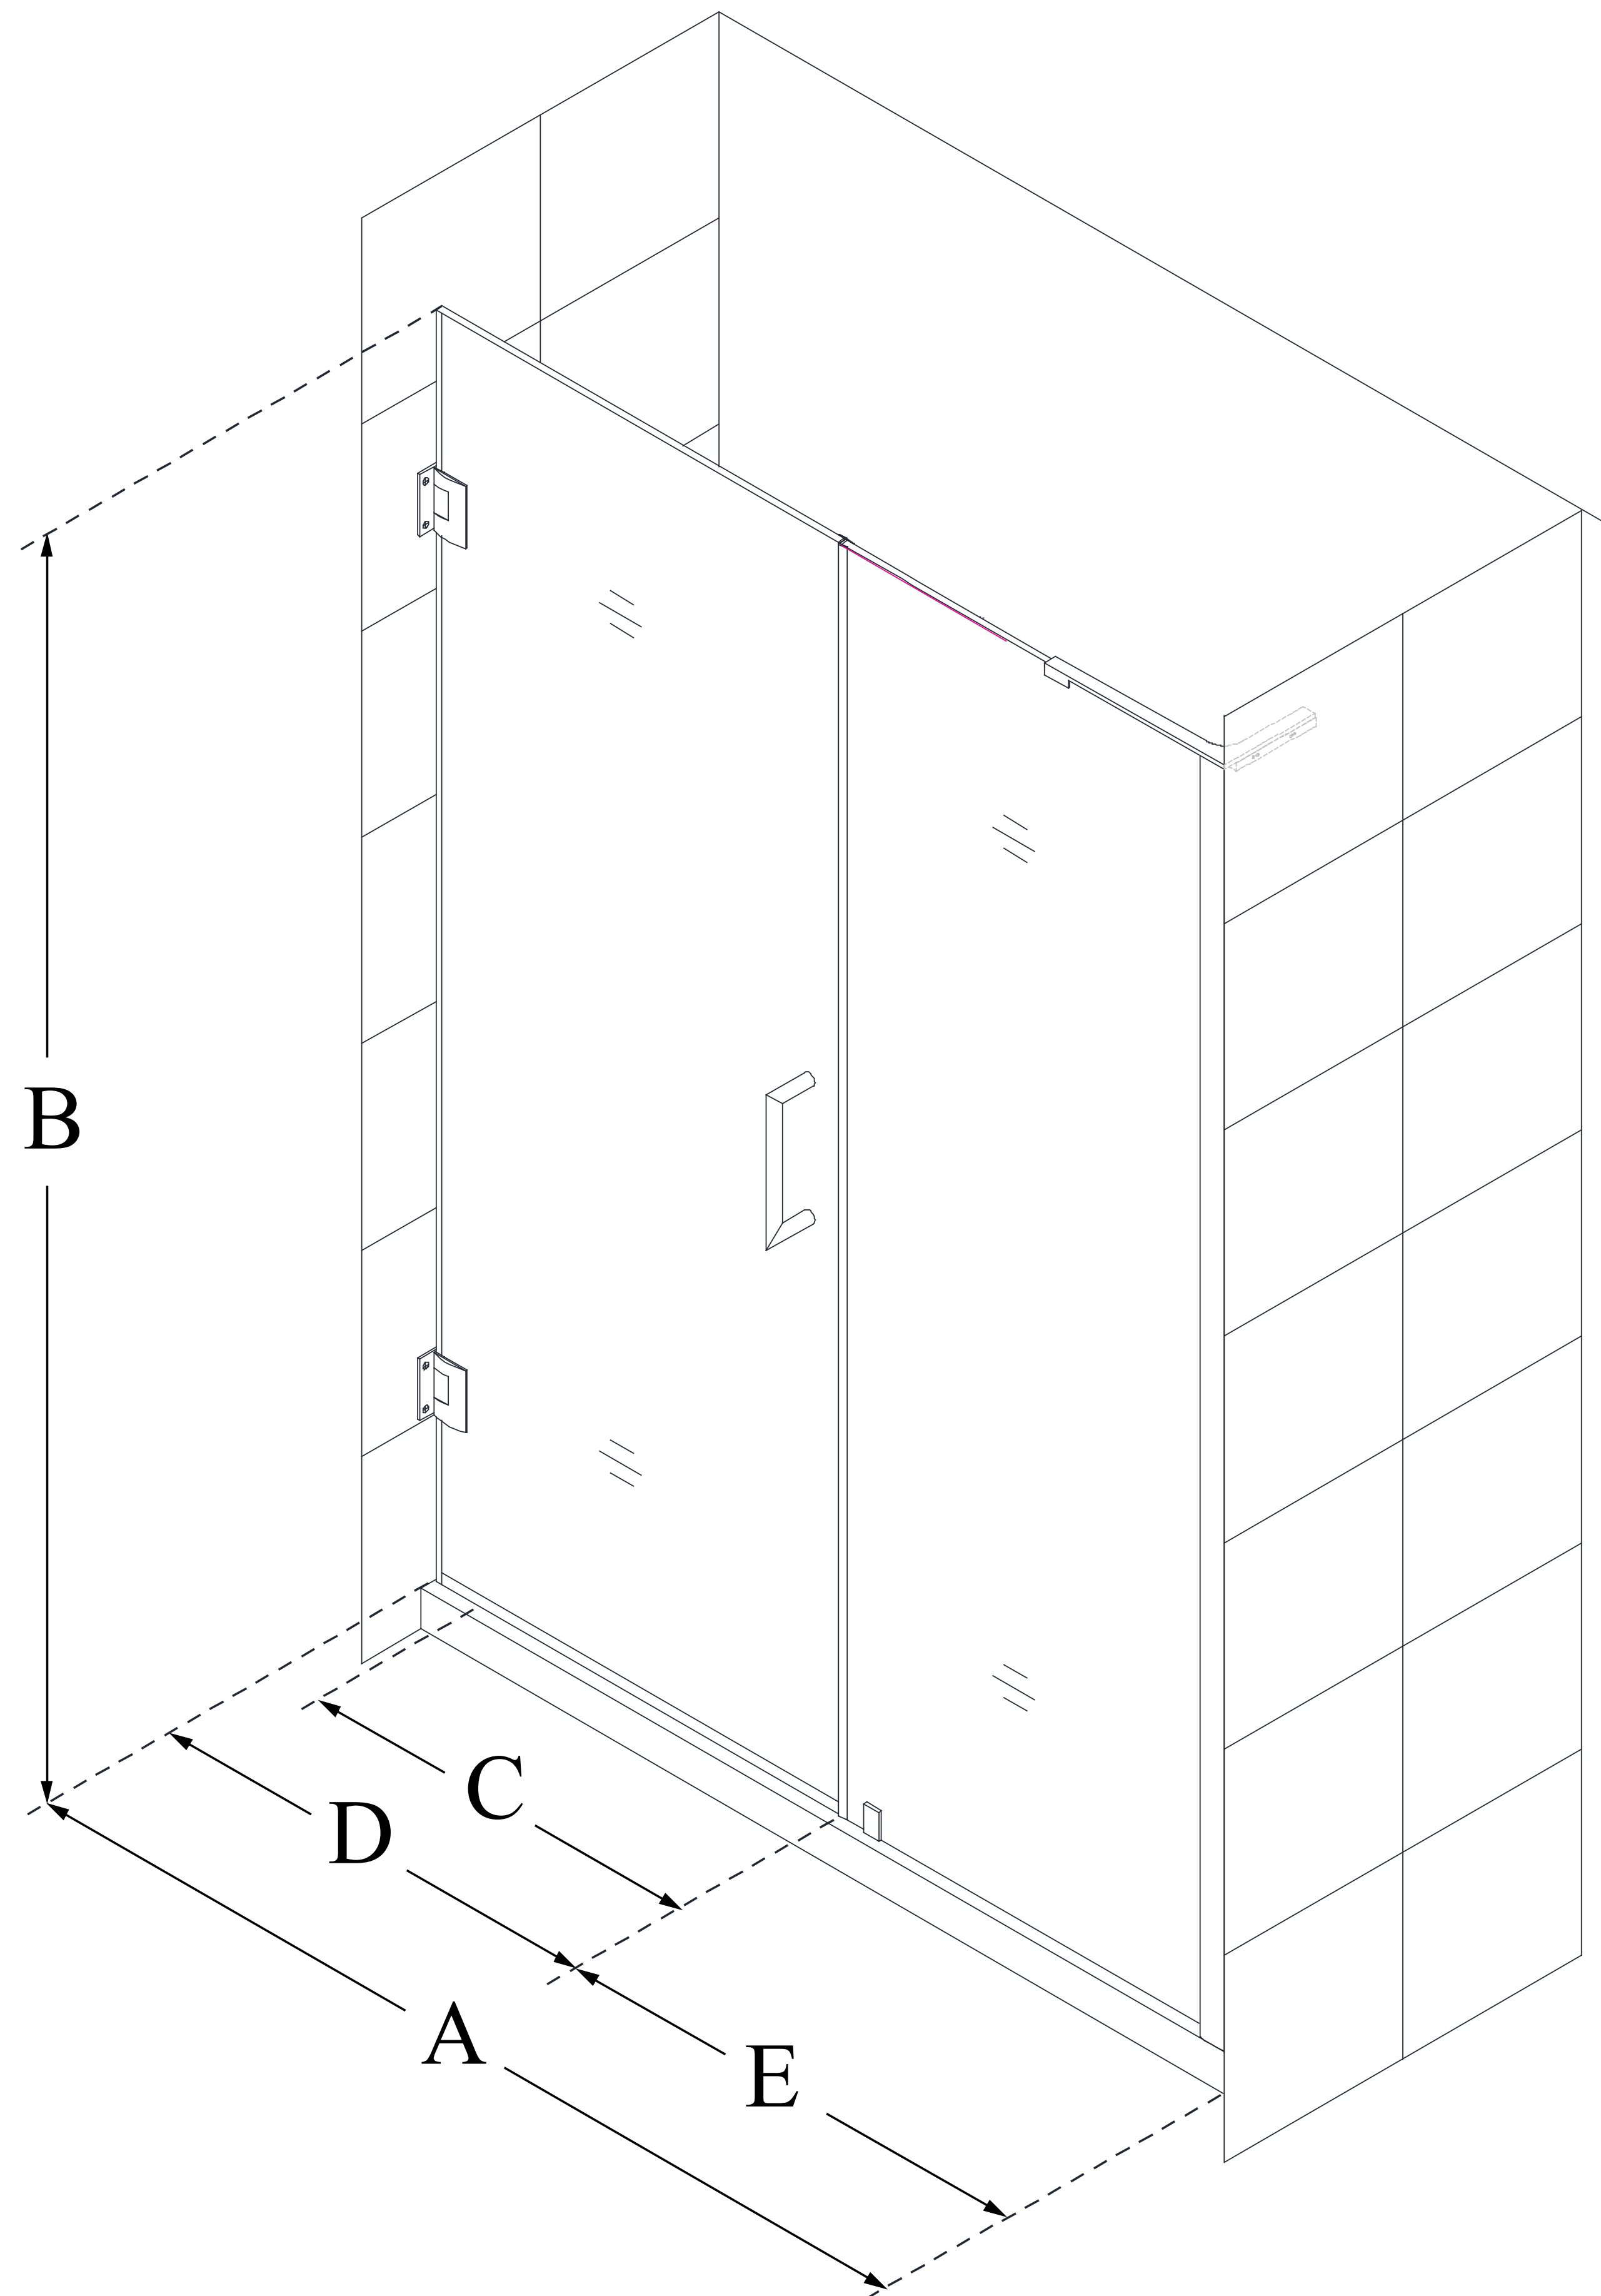

## **UNIDOOR-LS**

DreamLine Unidoor-LS 47-48  
in. W x 72 in. H Frameless Hinged  
Shower Door with Support Arm

**SWING DOOR**

### **CONFIGURATION DIMENSIONS:**

**A: 47 - 48 in.**

MODEL WIDTH

**B: 72 in.**

MODEL HEIGHT

**C: 22 in.**

ACCESS WIDTH

**D: 23 in.**

DOOR WIDTH

**E: 24 in.**

INLINE PANEL WIDTH

**1 1/2 in.**

MINIMUM THRESHOLD REQUIRED

**Yes (Inline Panel)**

DRILLING REQUIRED

DreamLine reserves the right to update or modify the hardware or materials pictured without prior notice for the purpose of product improvement and customer satisfaction.