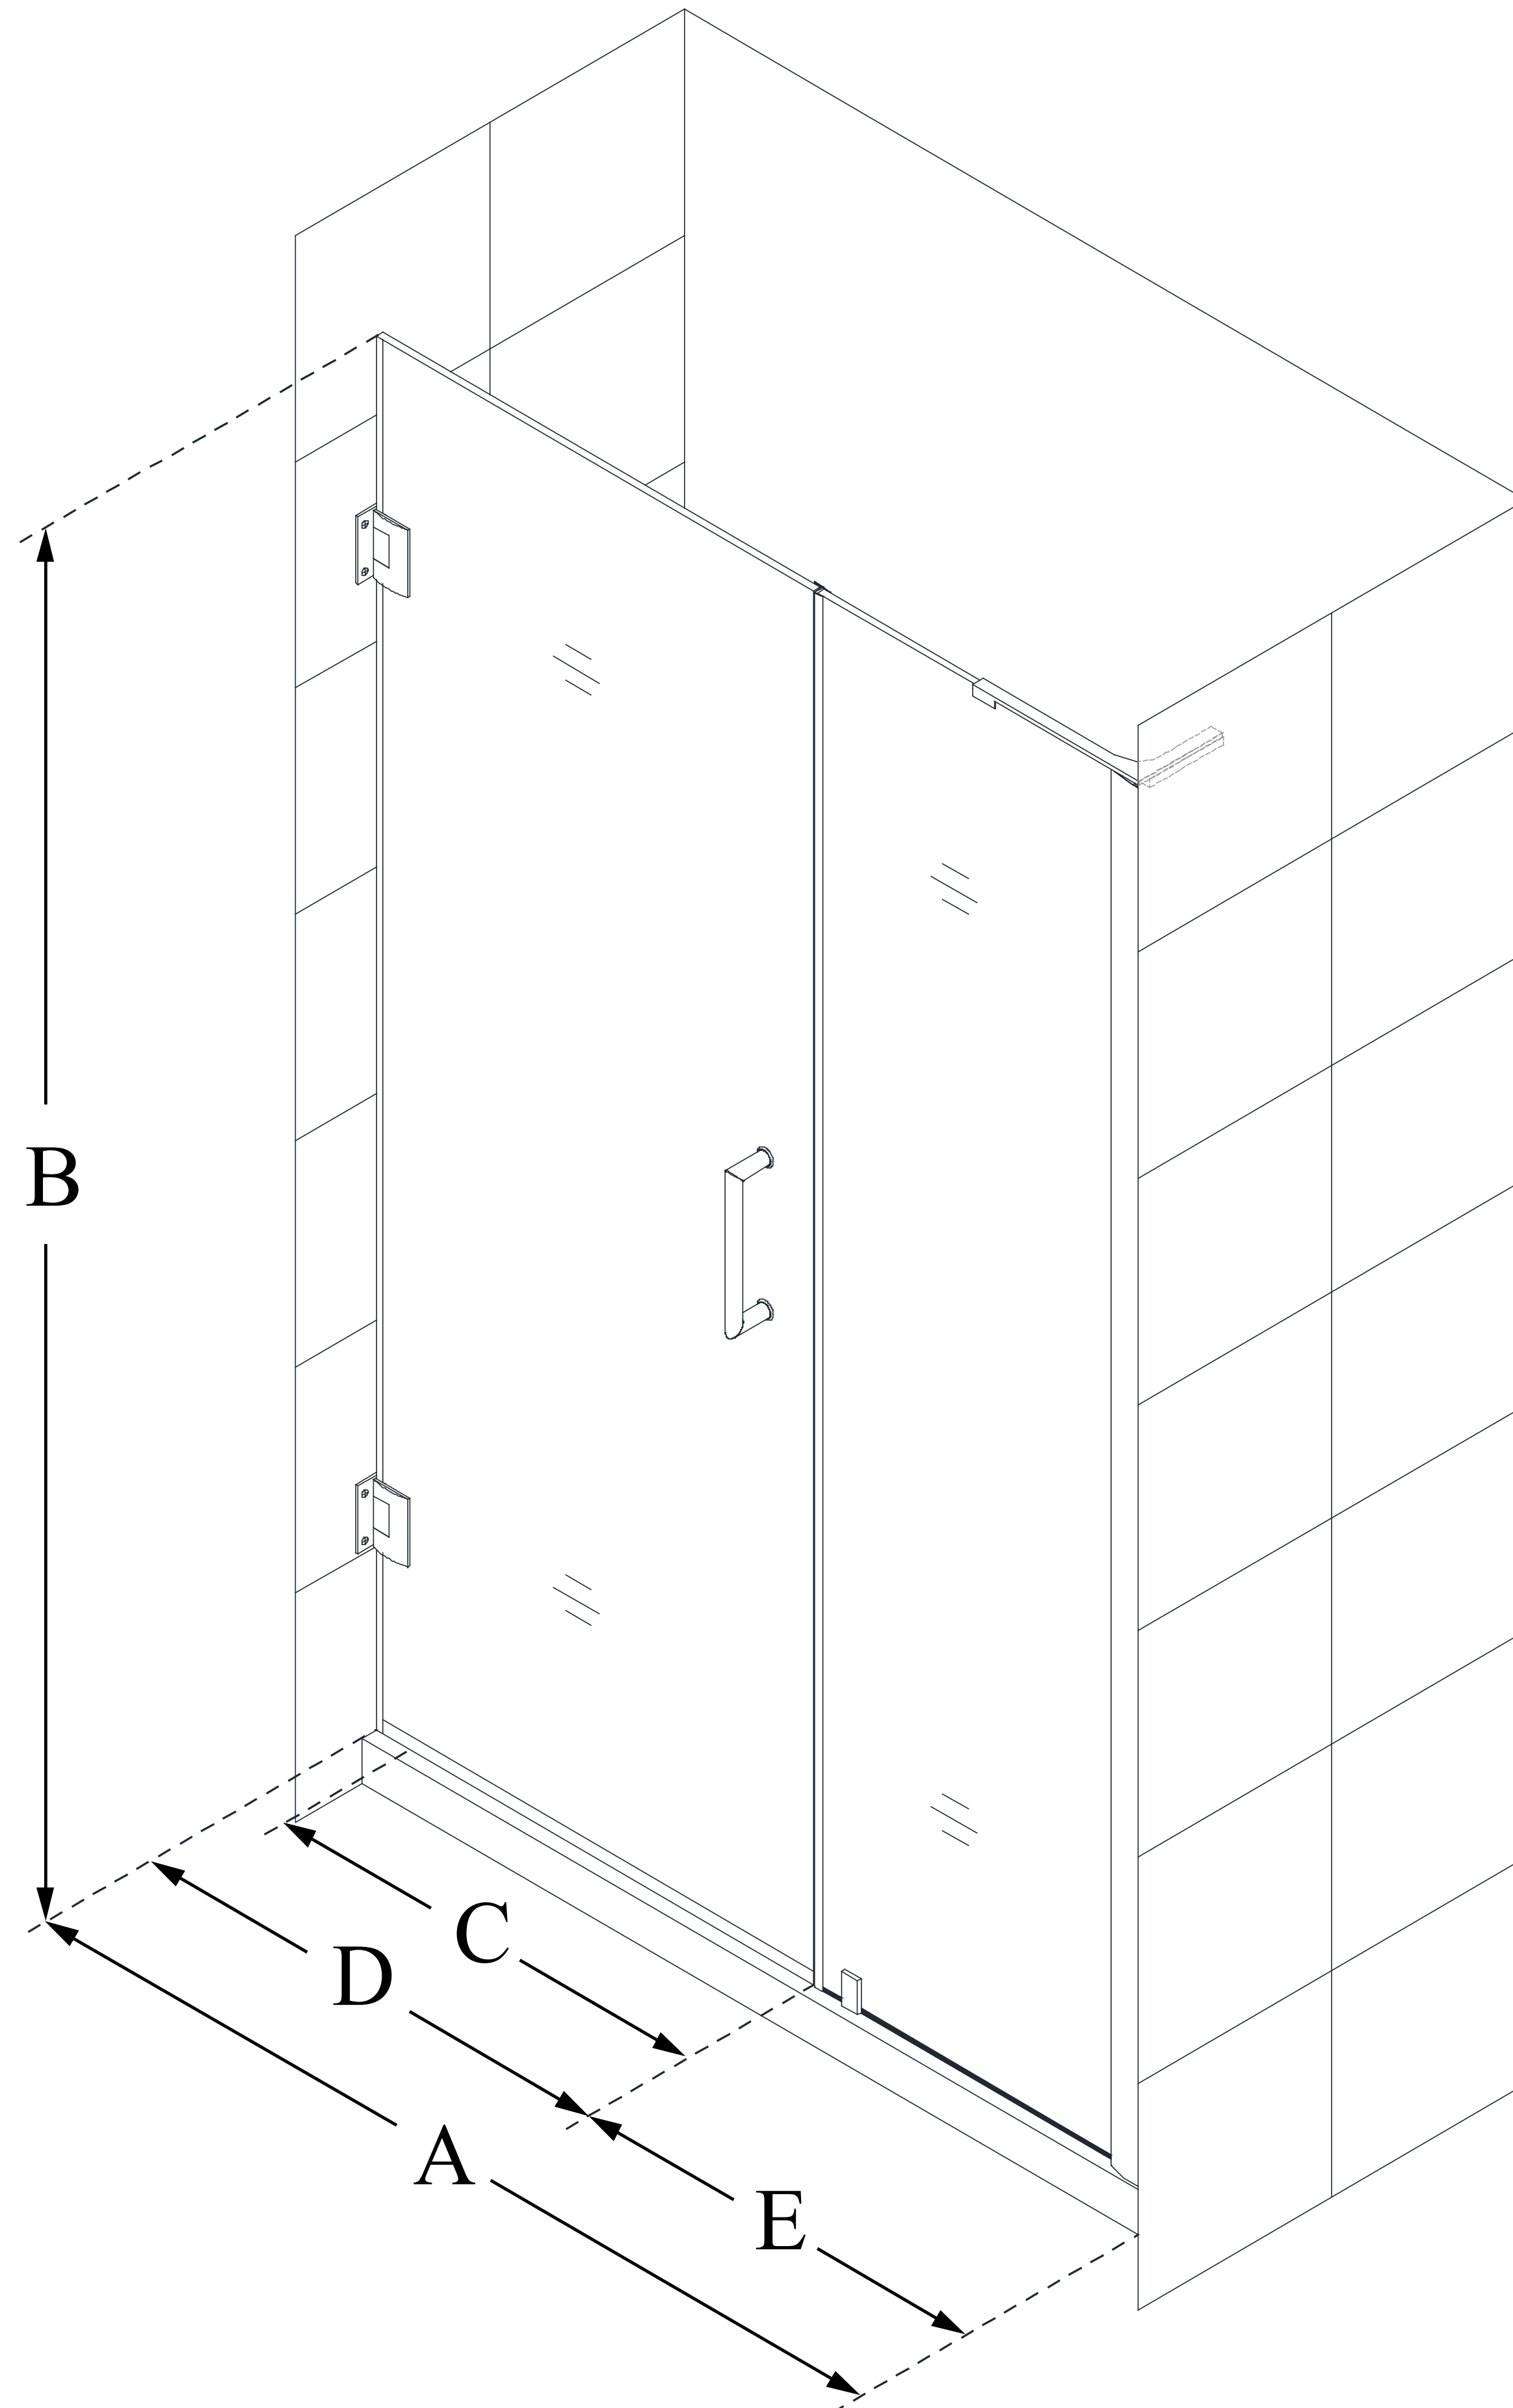

SHDR-2047722

UNIDOOR-LS

DreamLine Unidoor-LS 47-48
in. W x 72 in. H Frameless Hinged
Shower Door with Support Arm

SWING DOOR

**CONFIGURATION
DIMENSIONS:**

A: 47 - 48 in.

MODEL WIDTH

B: 72 in.

MODEL HEIGHT

C: 28 in.

ACCESS WIDTH

D: 29 in.

DOOR WIDTH

E: 18 in.

INLINE PANEL WIDTH

1 1/2 in.

MINIMUM THRESHOLD REQUIRED

Yes (Inline Panel)

DRILLING REQUIRED

DreamLine reserves the right to update or modify the hardware or materials pictured without prior notice for the purpose of product improvement and customer satisfaction.