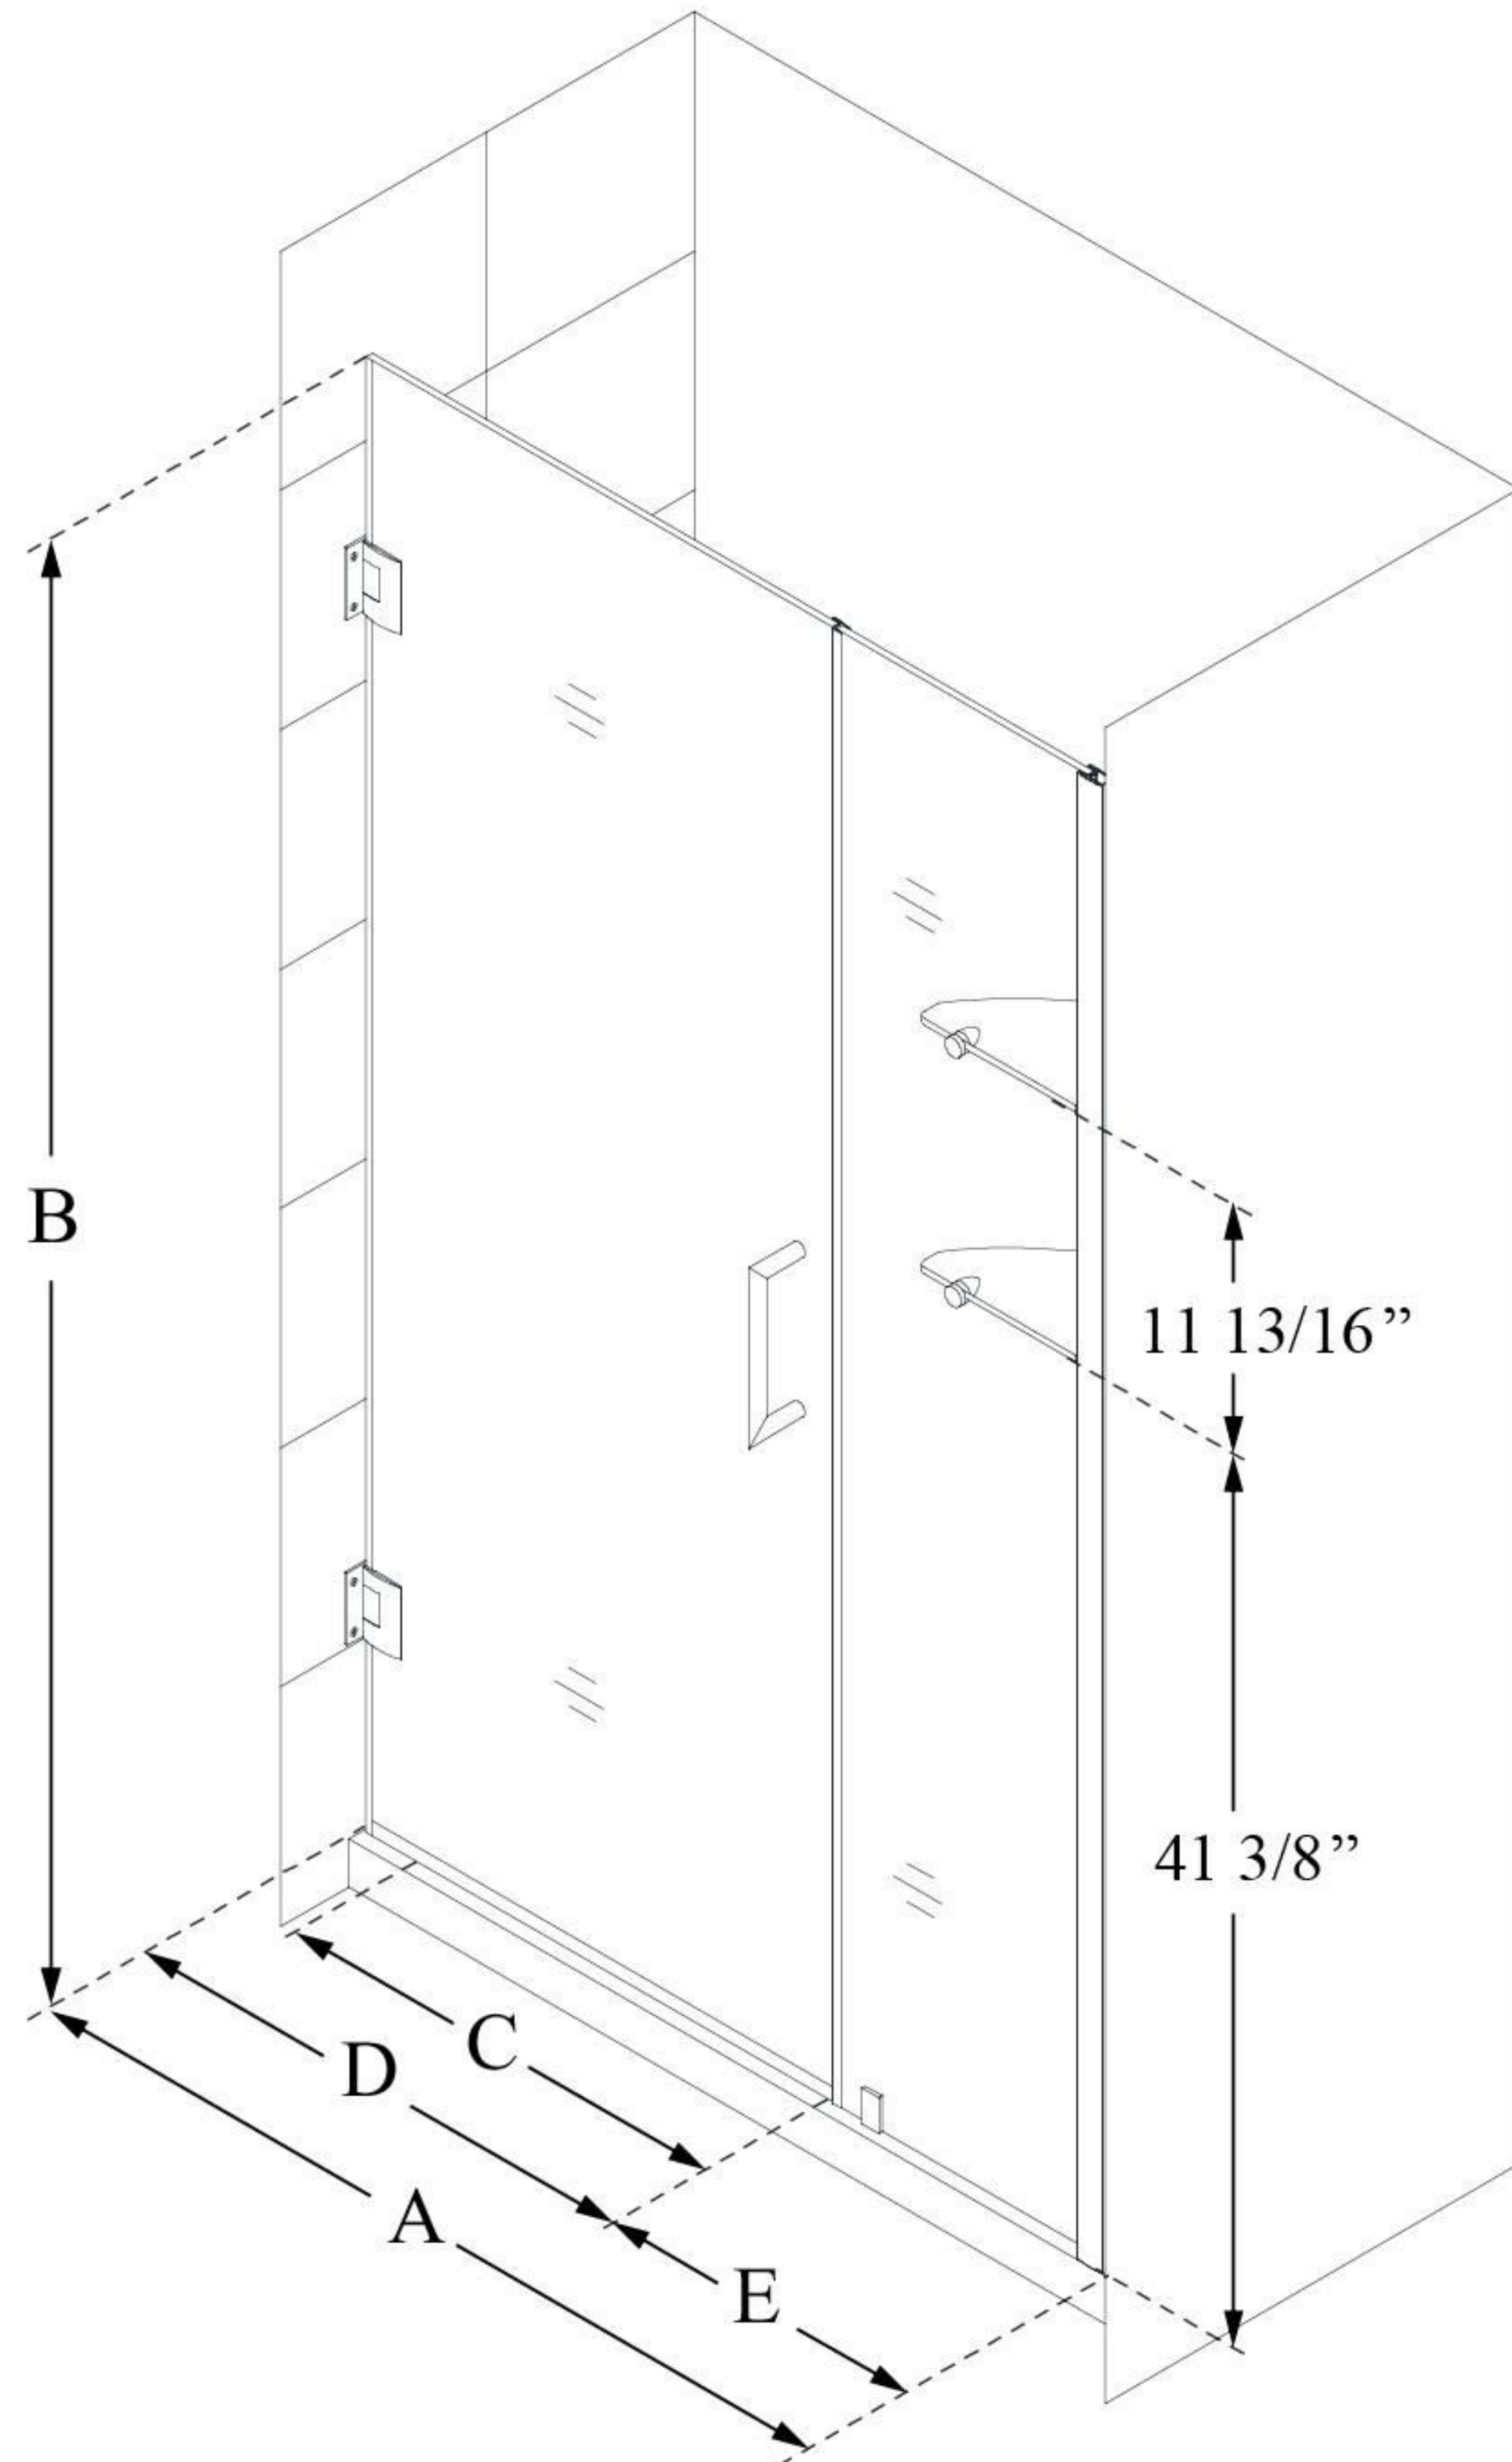

SHDR-20477210S

UNIDOOR

DreamLine Unidoor 47-48" W x
72" H Frameless Hinged Shower
Door with Shelves, Clear Glass

SWING DOOR

CONFIGURATION DIMENSIONS:

A: 47 - 48"

MODEL WIDTH

B: 72"

MODEL HEIGHT

C: 28"

ACCESS WIDTH

D: 29"

DOOR WIDTH

E: 18"

INLINE PANEL WIDTH

DreamLine reserves the right to update or modify the hardware or materials pictured without prior notice for the purpose of product improvement and customer satisfaction.