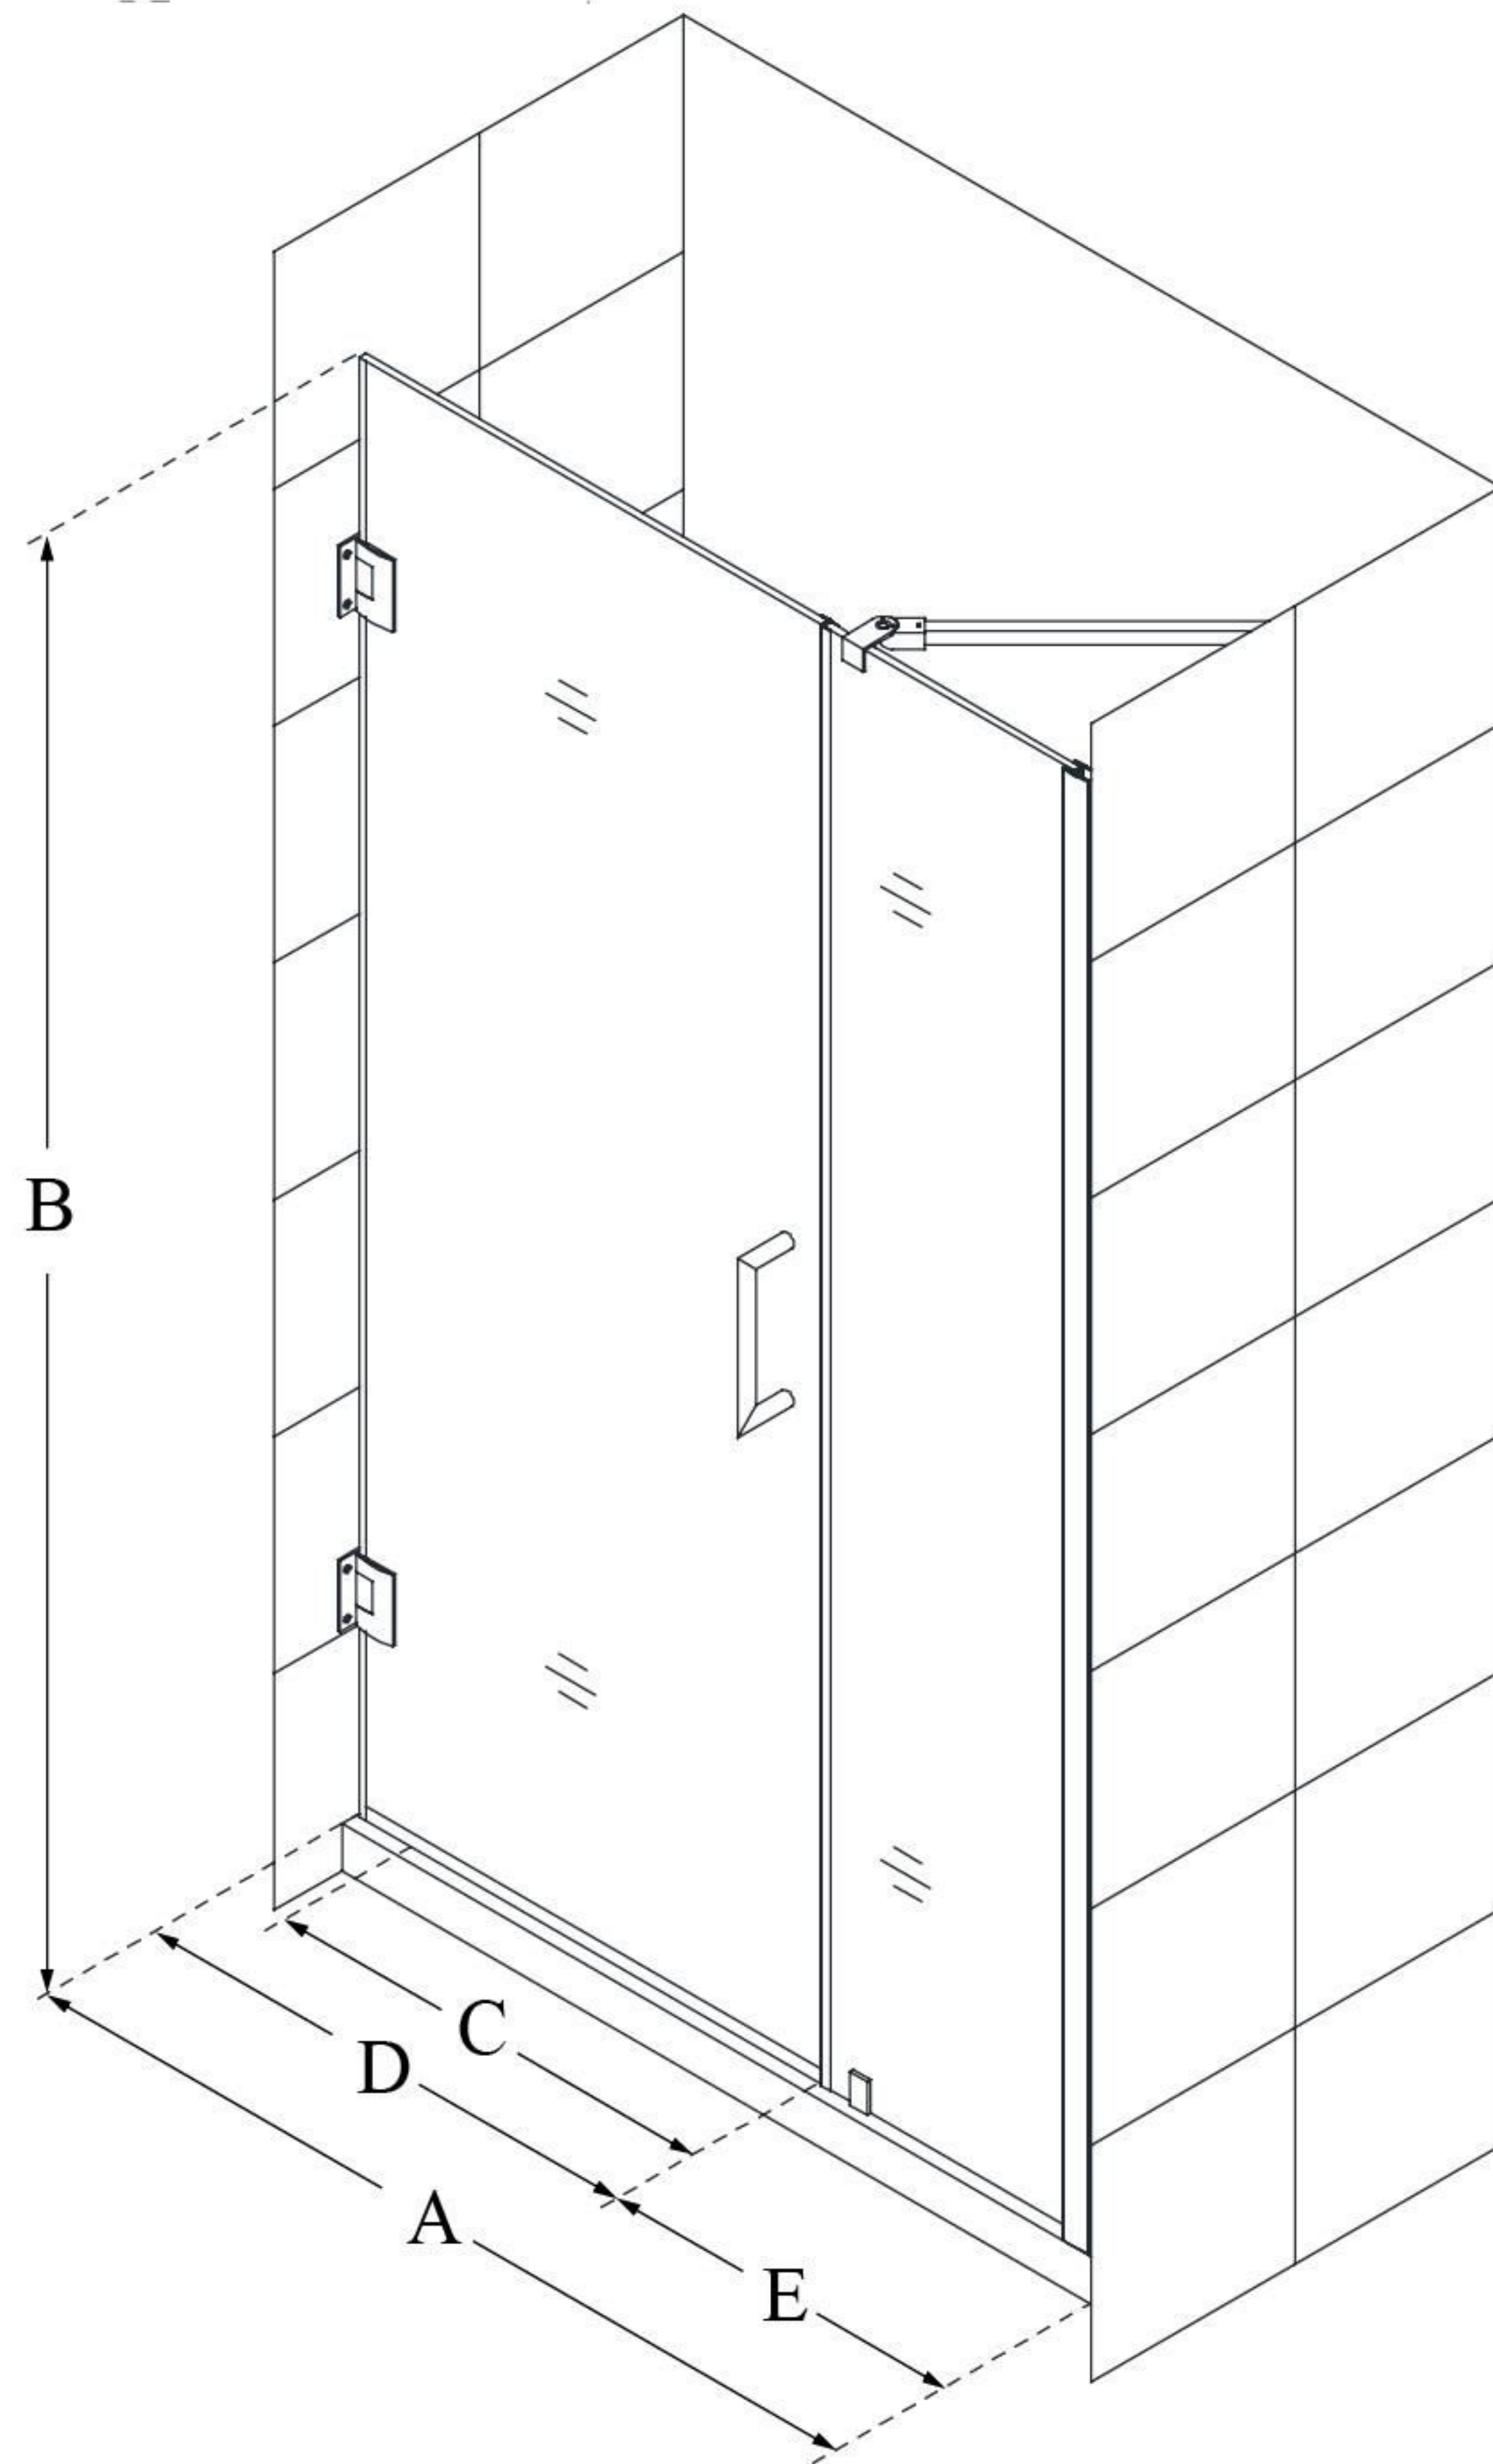

SHDR-20477210

UNIDOOR

DreamLine Unidoor 47-48" W x
72" H Frameless Hinged Shower
Door with Support Arm, Clear
Glass

SWING DOOR

CONFIGURATION DIMENSIONS:

A: 47 - 48"

MODEL WIDTH

B: 72"

MODEL HEIGHT

C: 28"

ACCESS WIDTH

D: 29"

DOOR WIDTH

E: 18"

INLINE PANEL WIDTH

DreamLine reserves the right to update or modify the hardware or materials pictured without prior notice for the purpose of product improvement and customer satisfaction.