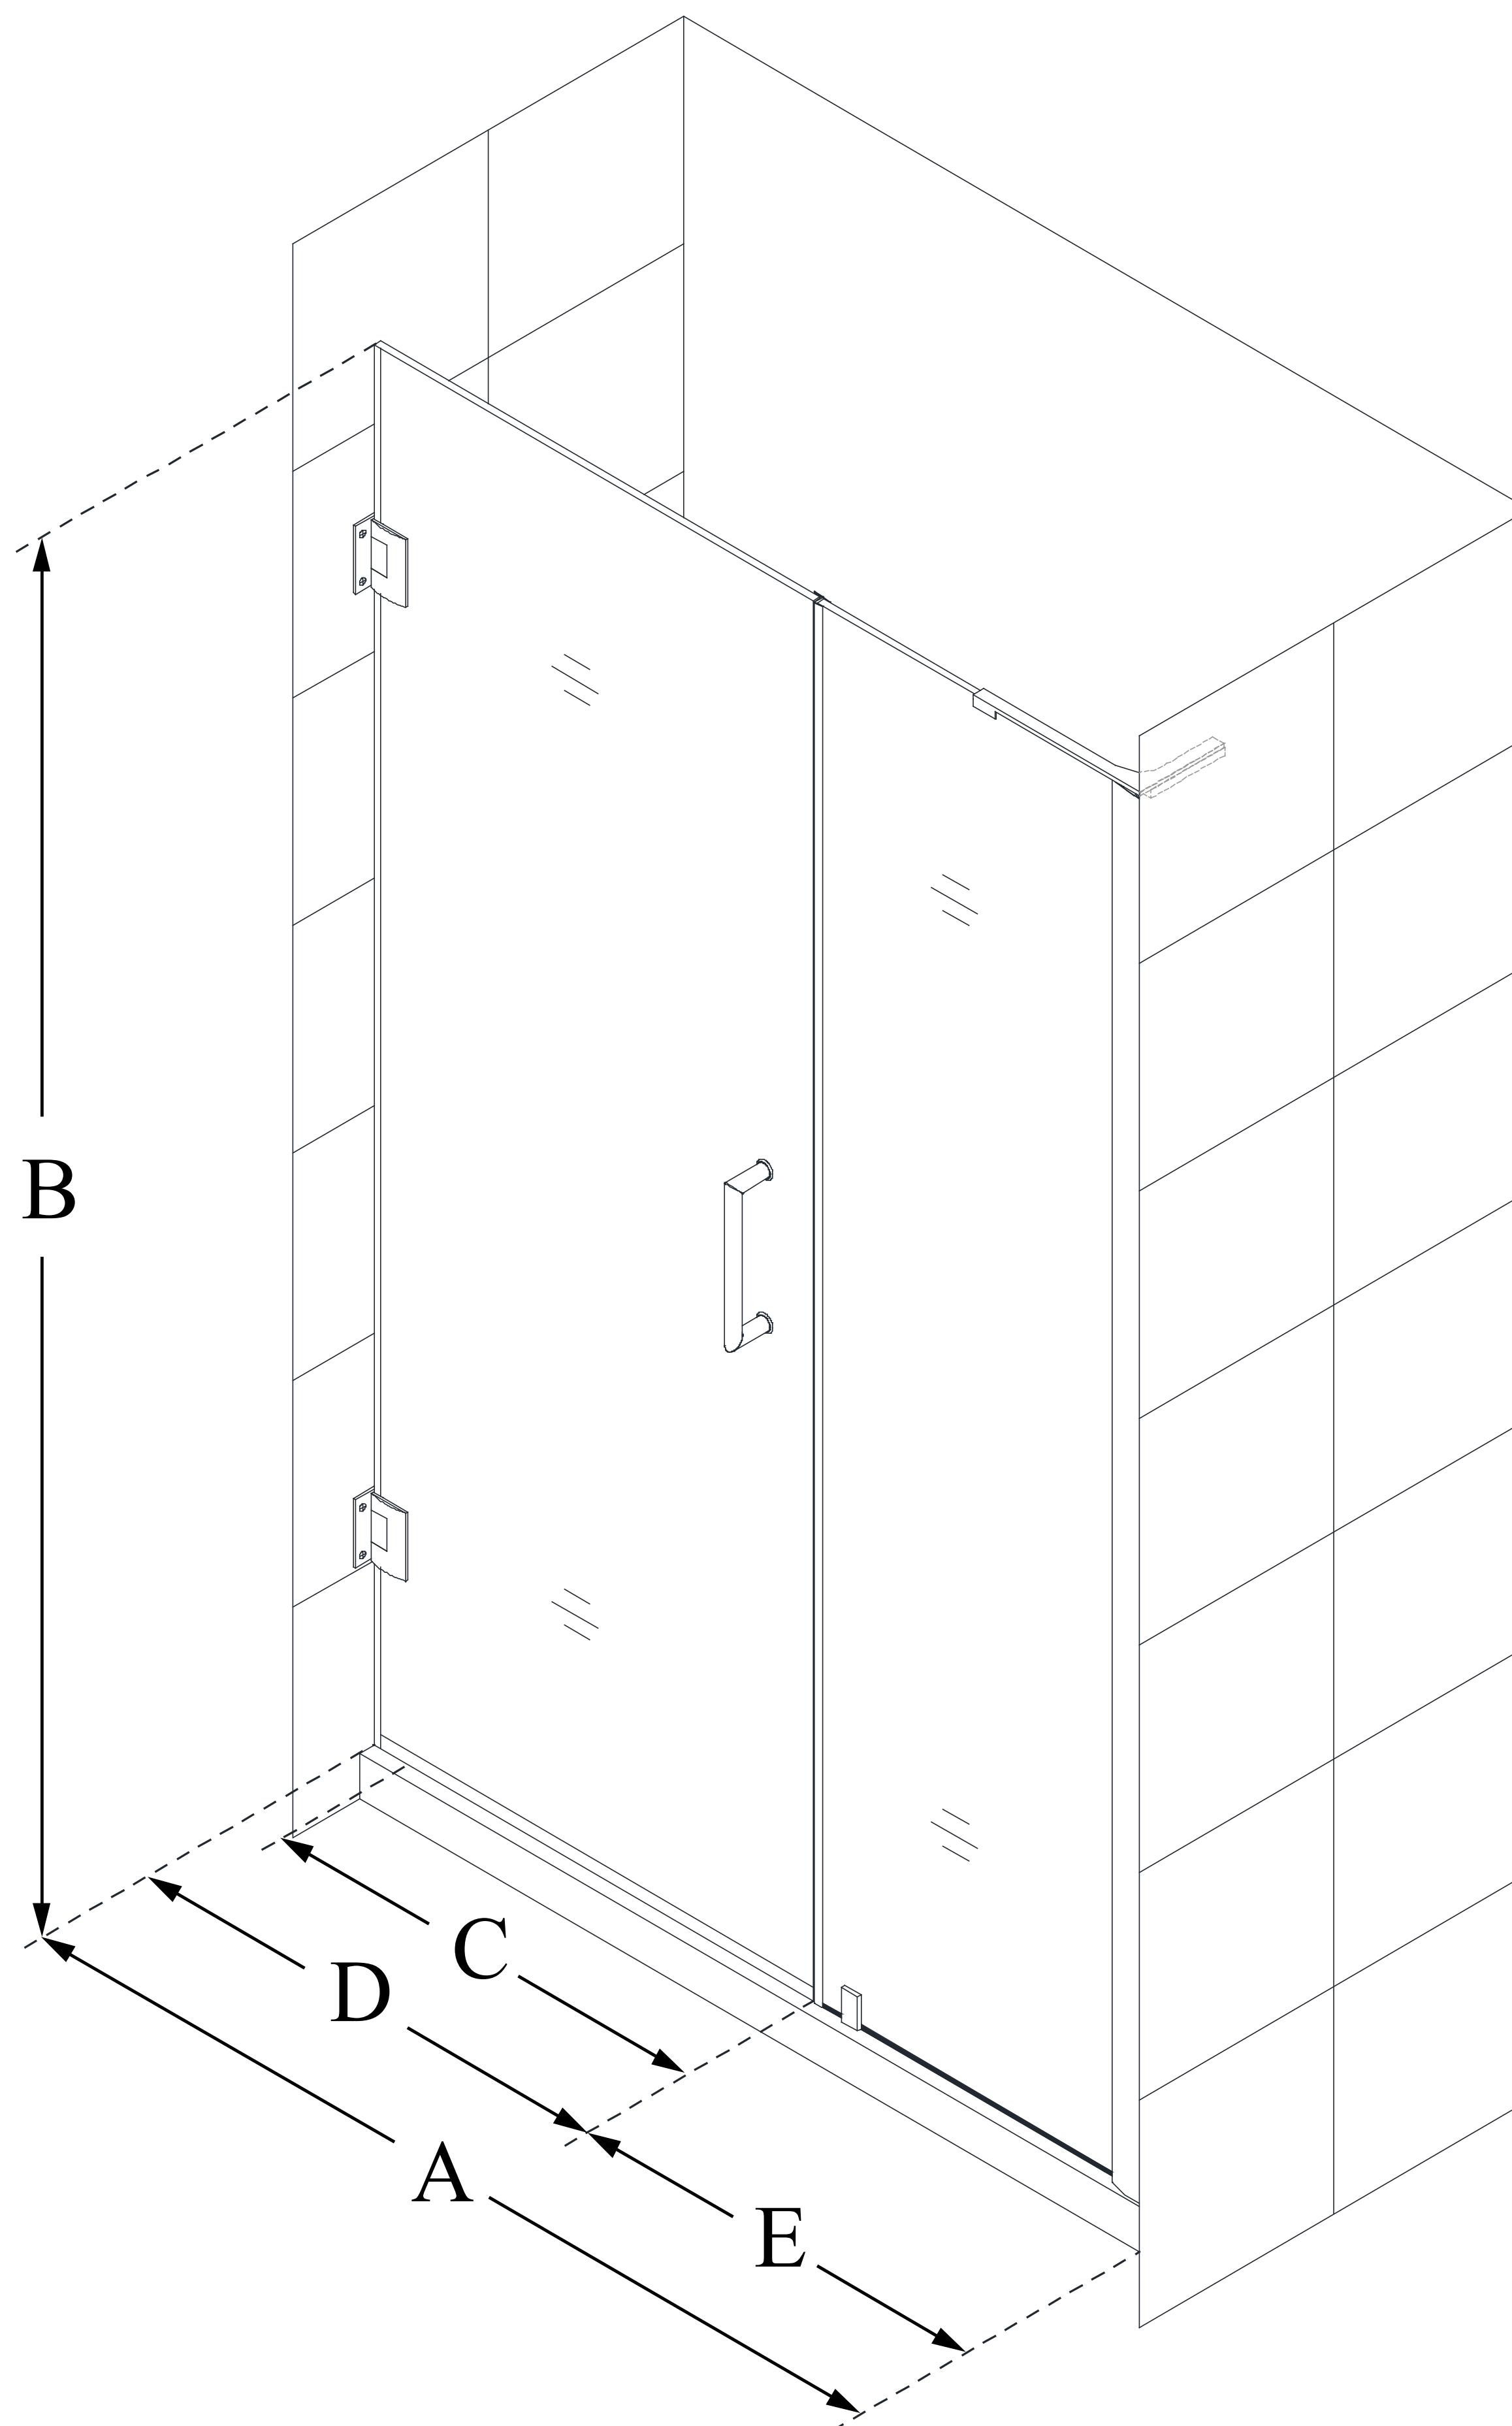

SHDR-2046722

UNIDOOR-LS

DreamLine Unidoor-LS 46-47
in. W x 72 in. H Frameless Hinged
Shower Door with Support Arm

SWING DOOR

CONFIGURATION DIMENSIONS:

A: 46 - 47 in.

MODEL WIDTH

B: 72 in.

MODEL HEIGHT

C: 27 in.

ACCESS WIDTH

D: 28 in.

DOOR WIDTH

E: 18 in.

INLINE PANEL WIDTH

1 1/2 in.

MINIMUM THRESHOLD REQUIRED

Yes (Inline Panel)

DRILLING REQUIRED

DreamLine reserves the right to update or modify the hardware or materials pictured without prior notice for the purpose of product improvement and customer satisfaction.