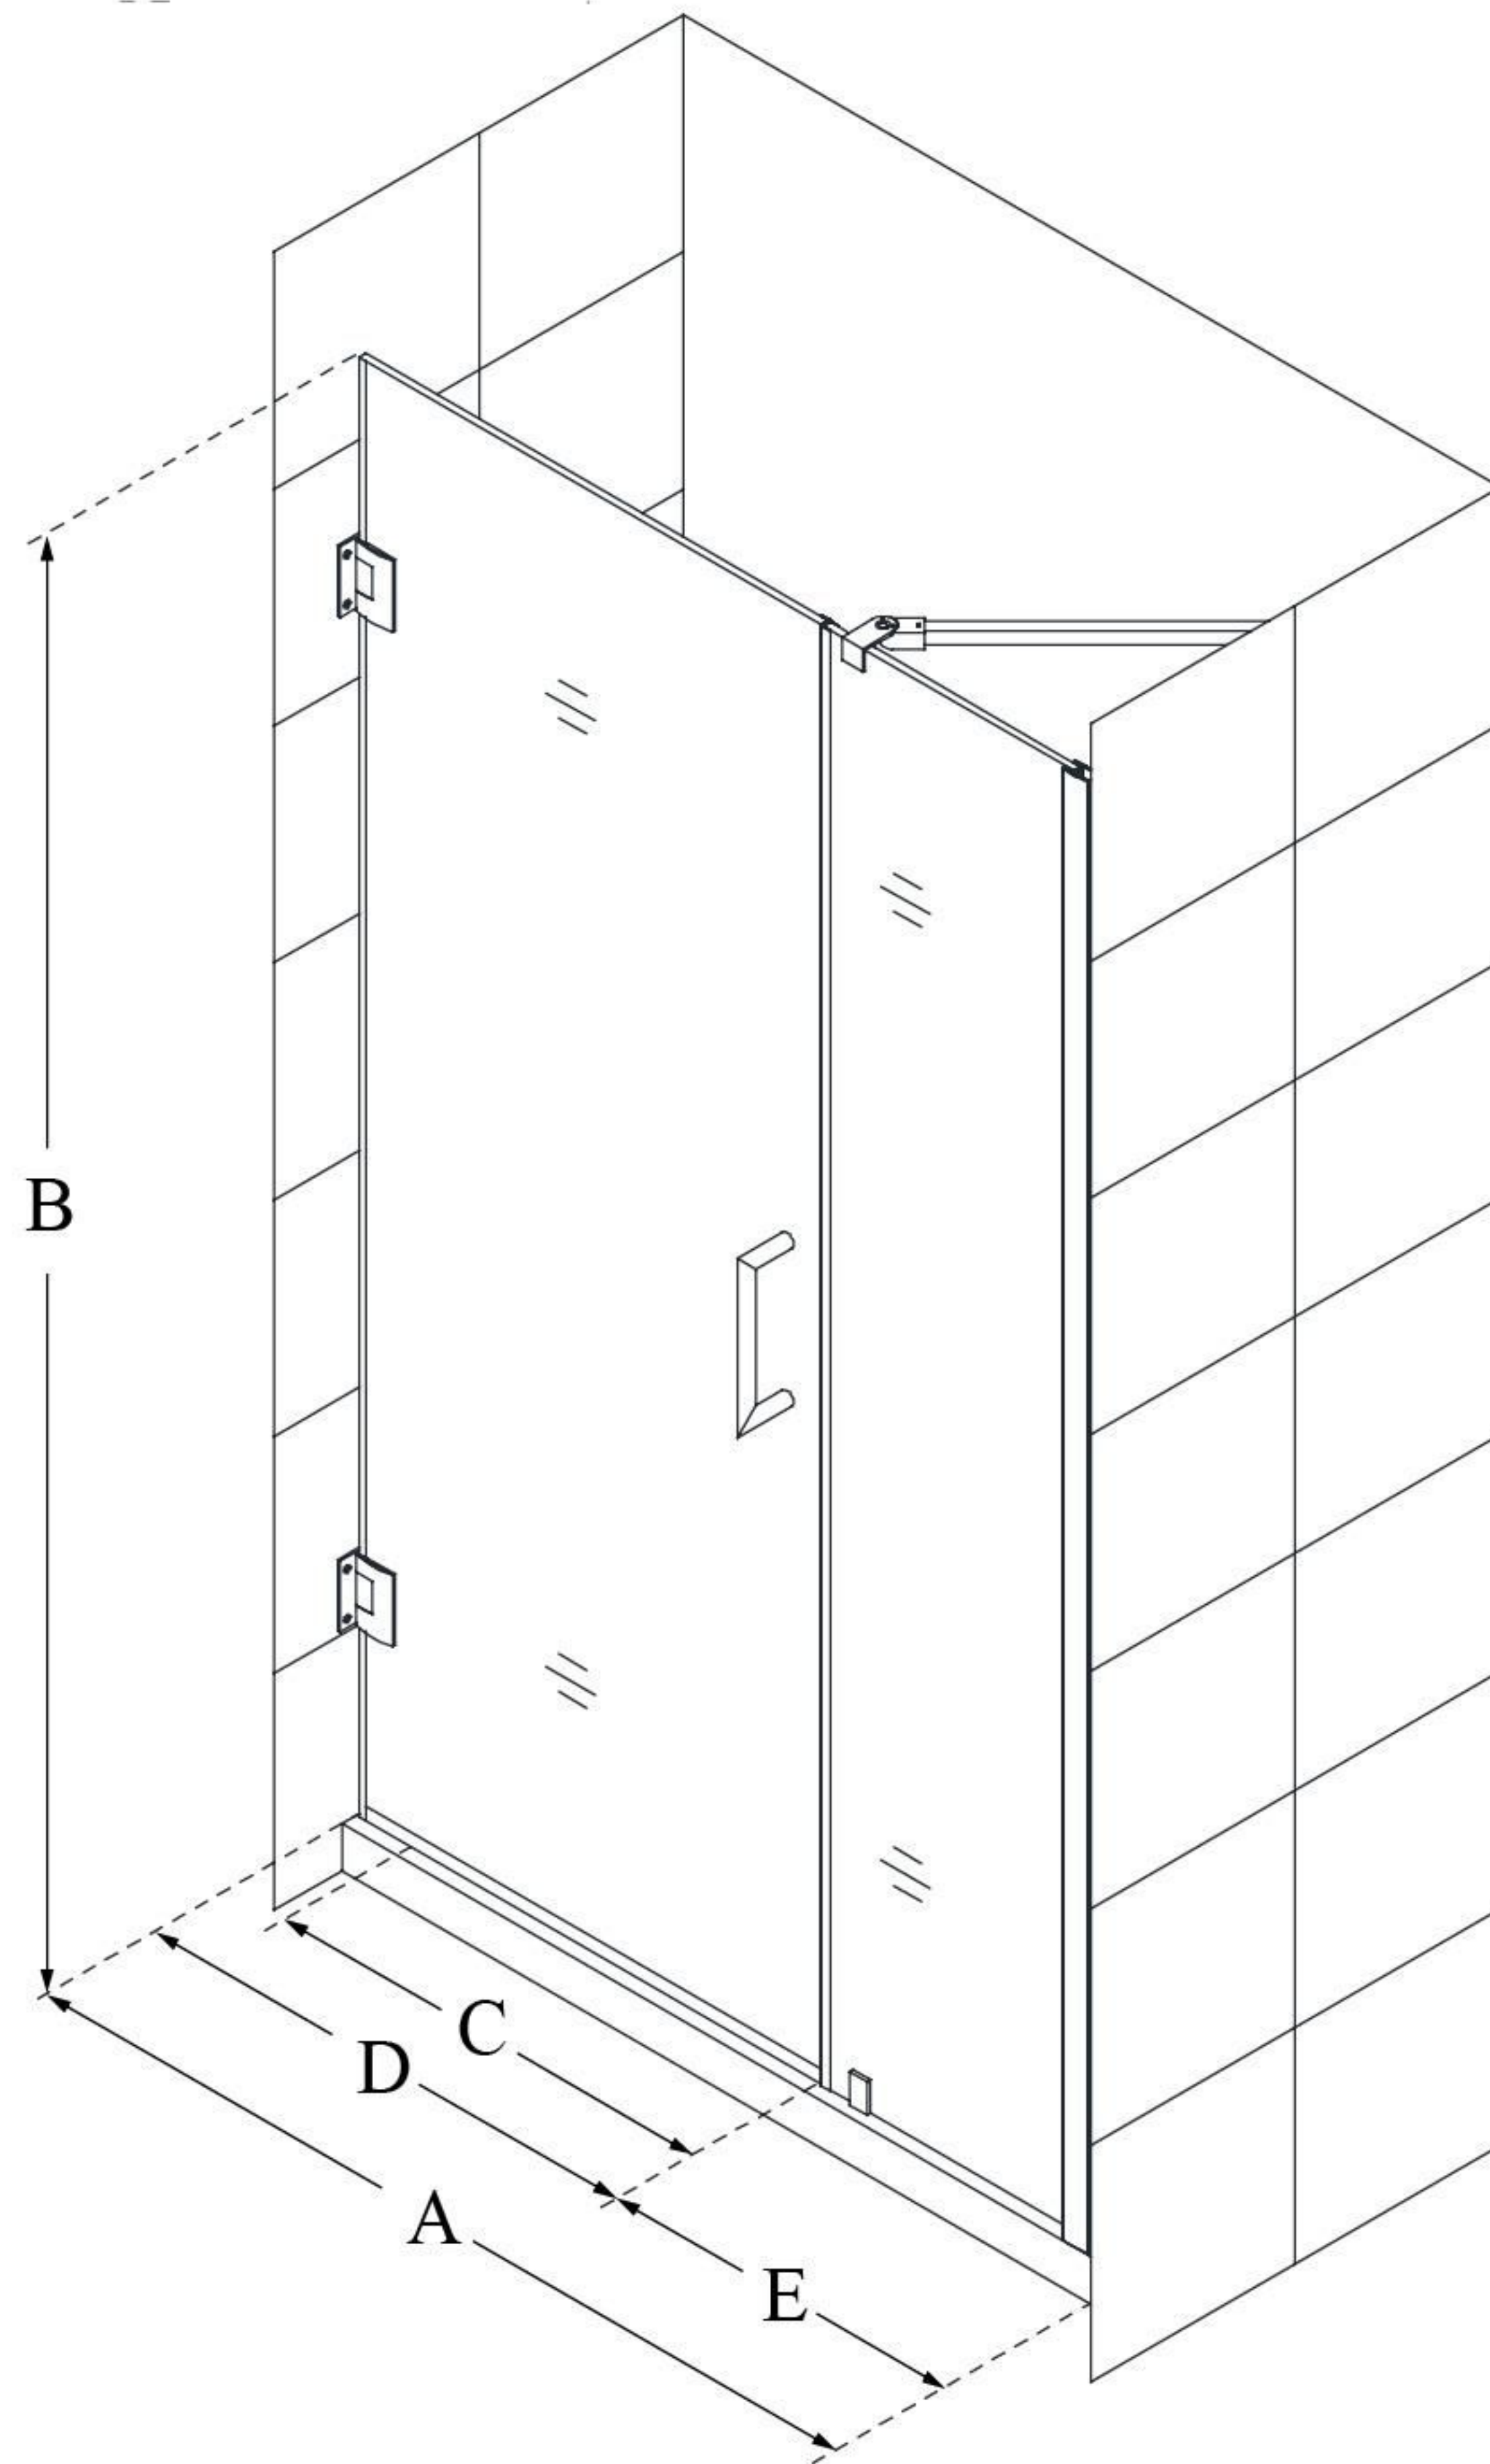

SHDR-20467210

UNIDOOR

DreamLine Unidoor 46-47" W x 72"
H Frameless Hinged Shower Door
with Support Arm, Clear Glass

SWING DOOR

CONFIGURATION DIMENSIONS:

A: 46 - 47"

MODEL WIDTH

B: 72"

MODEL HEIGHT

C: 27"

ACCESS WIDTH

D: 28"

DOOR WIDTH

E: 18"

INLINE PANEL WIDTH

DreamLine reserves the right to update or modify the hardware or materials pictured without prior notice for the purpose of product improvement and customer satisfaction.