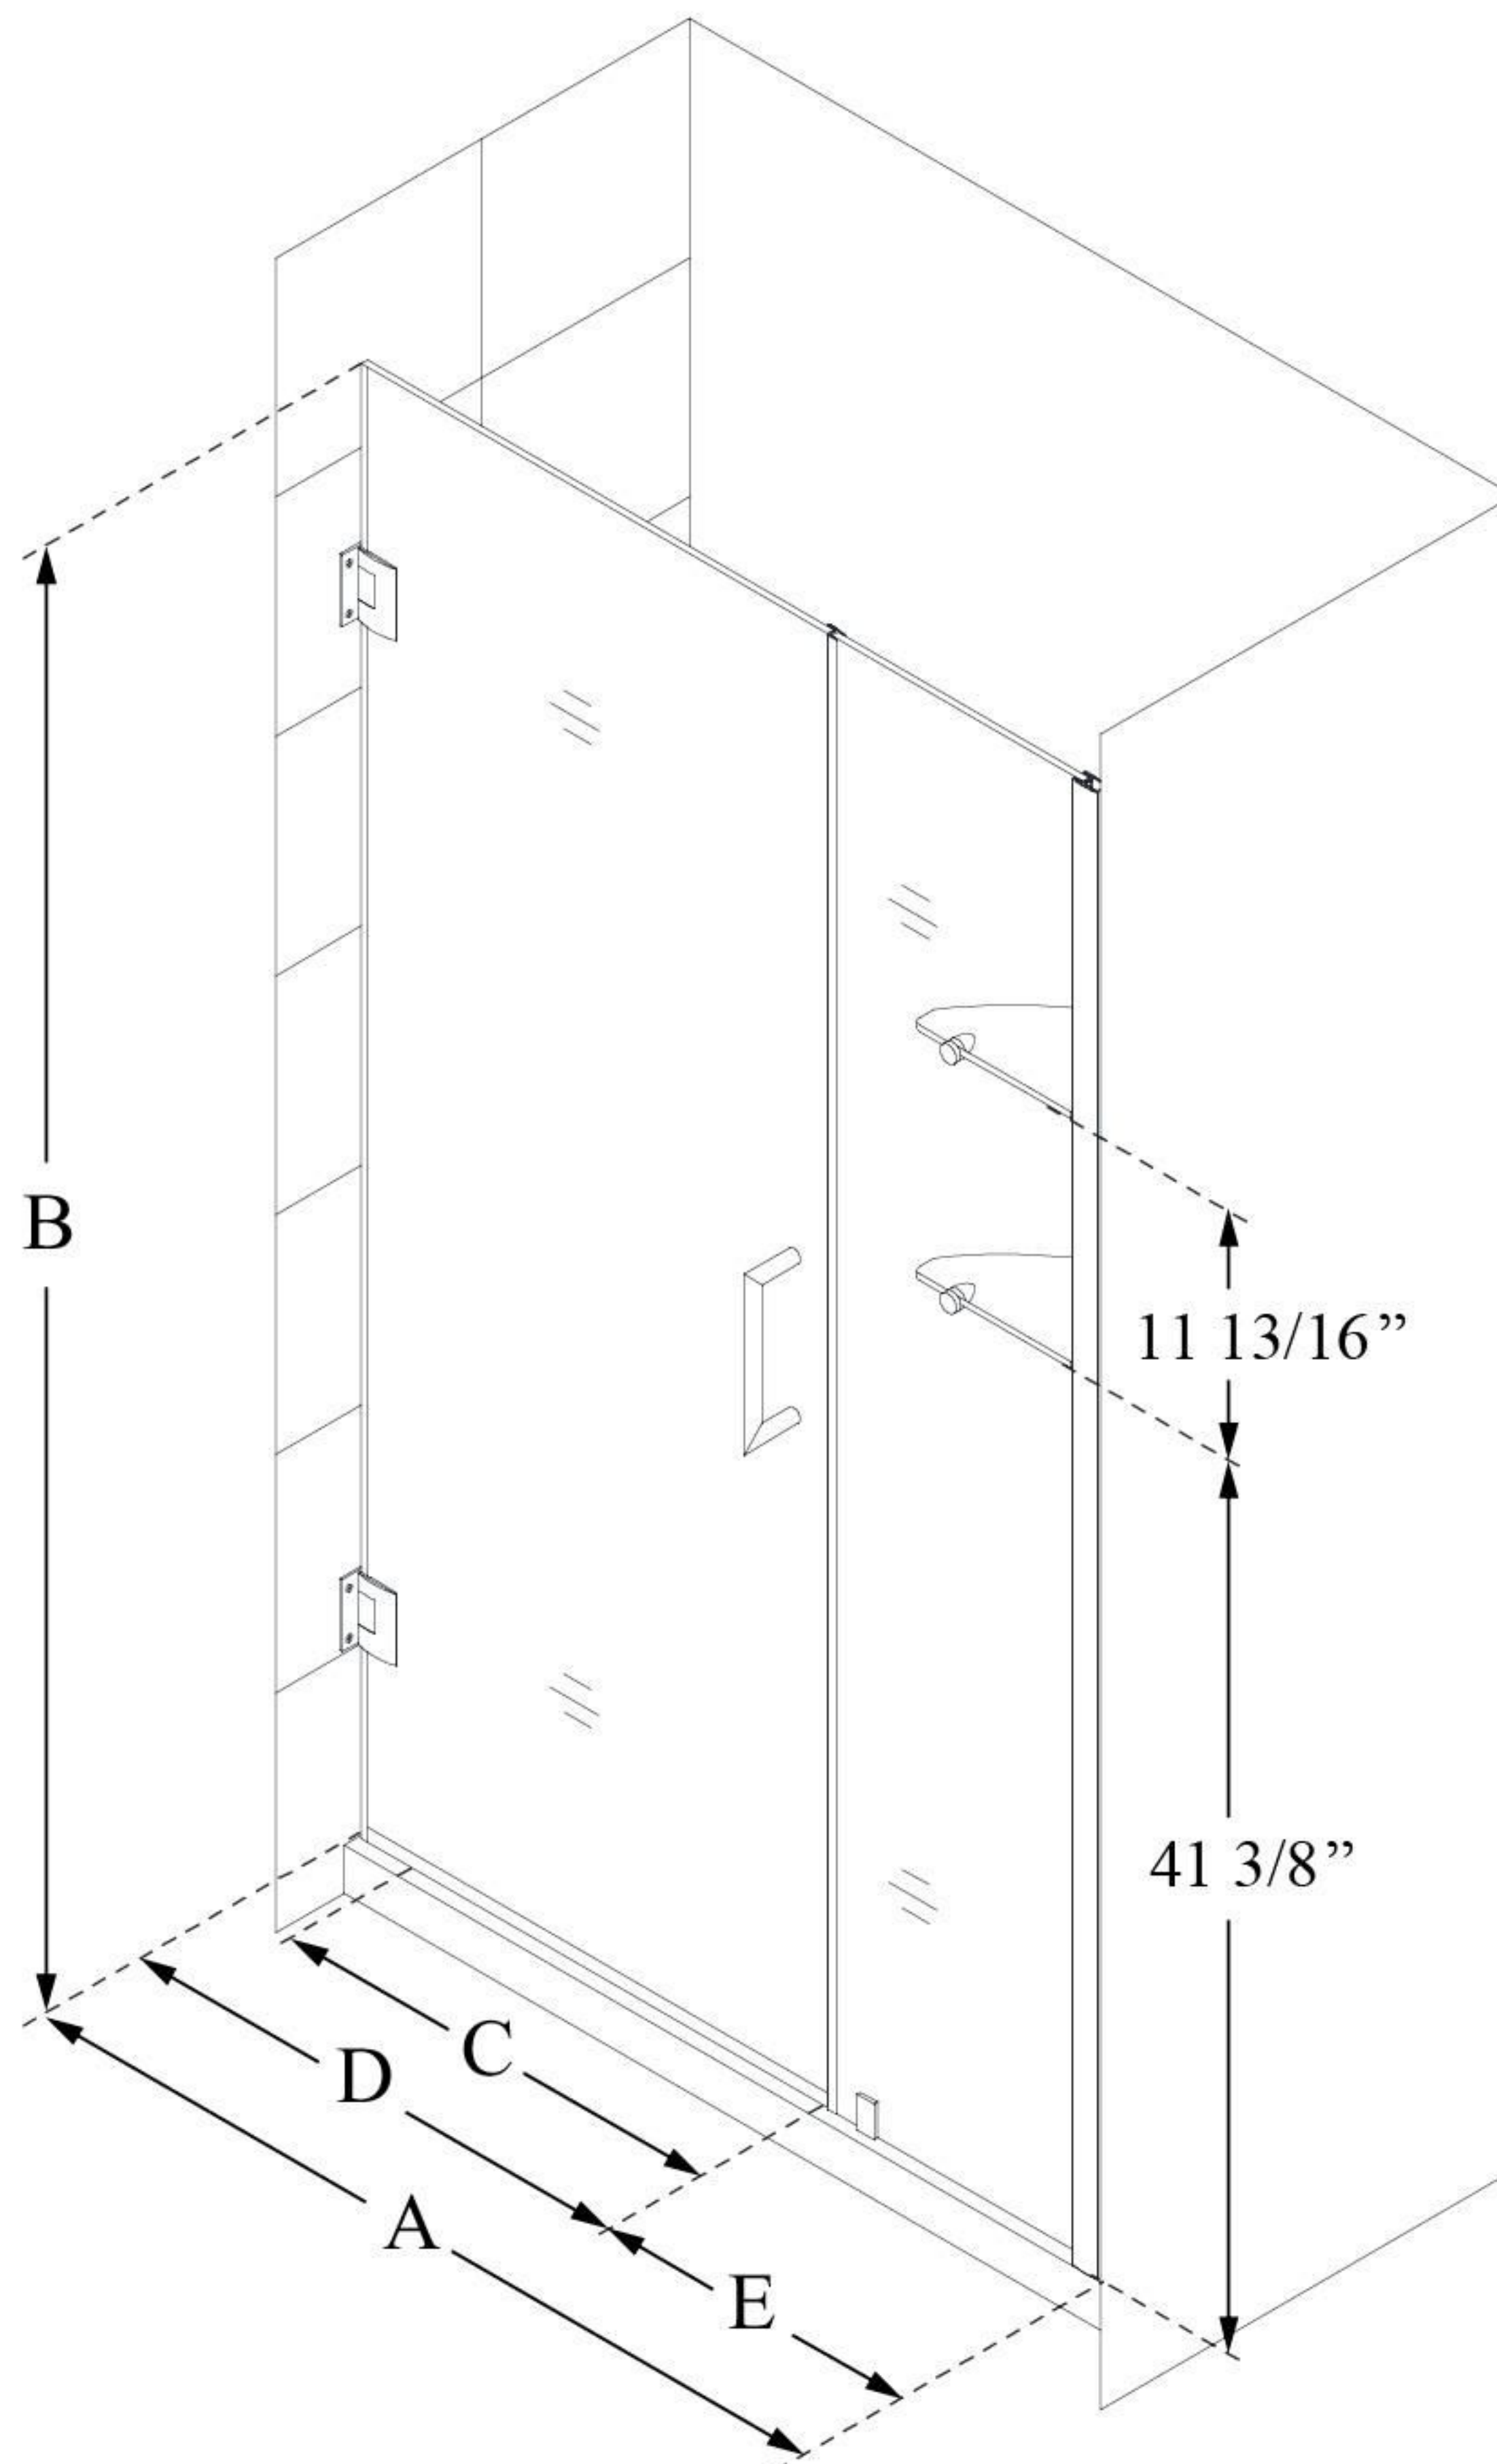

SHDR-20457210S

UNIDOOR

DreamLine Unidoor 45-46" W x
72" H Frameless Hinged Shower
Door with Shelves, Clear Glass

SWING DOOR

CONFIGURATION DIMENSIONS:

A: 45 - 46"

MODEL WIDTH

B: 72"

MODEL HEIGHT

C: 26"

ACCESS WIDTH

D: 27"

DOOR WIDTH

E: 18"

INLINE PANEL WIDTH

DreamLine reserves the right to update or modify the hardware or materials pictured without prior notice for the purpose of product improvement and customer satisfaction.