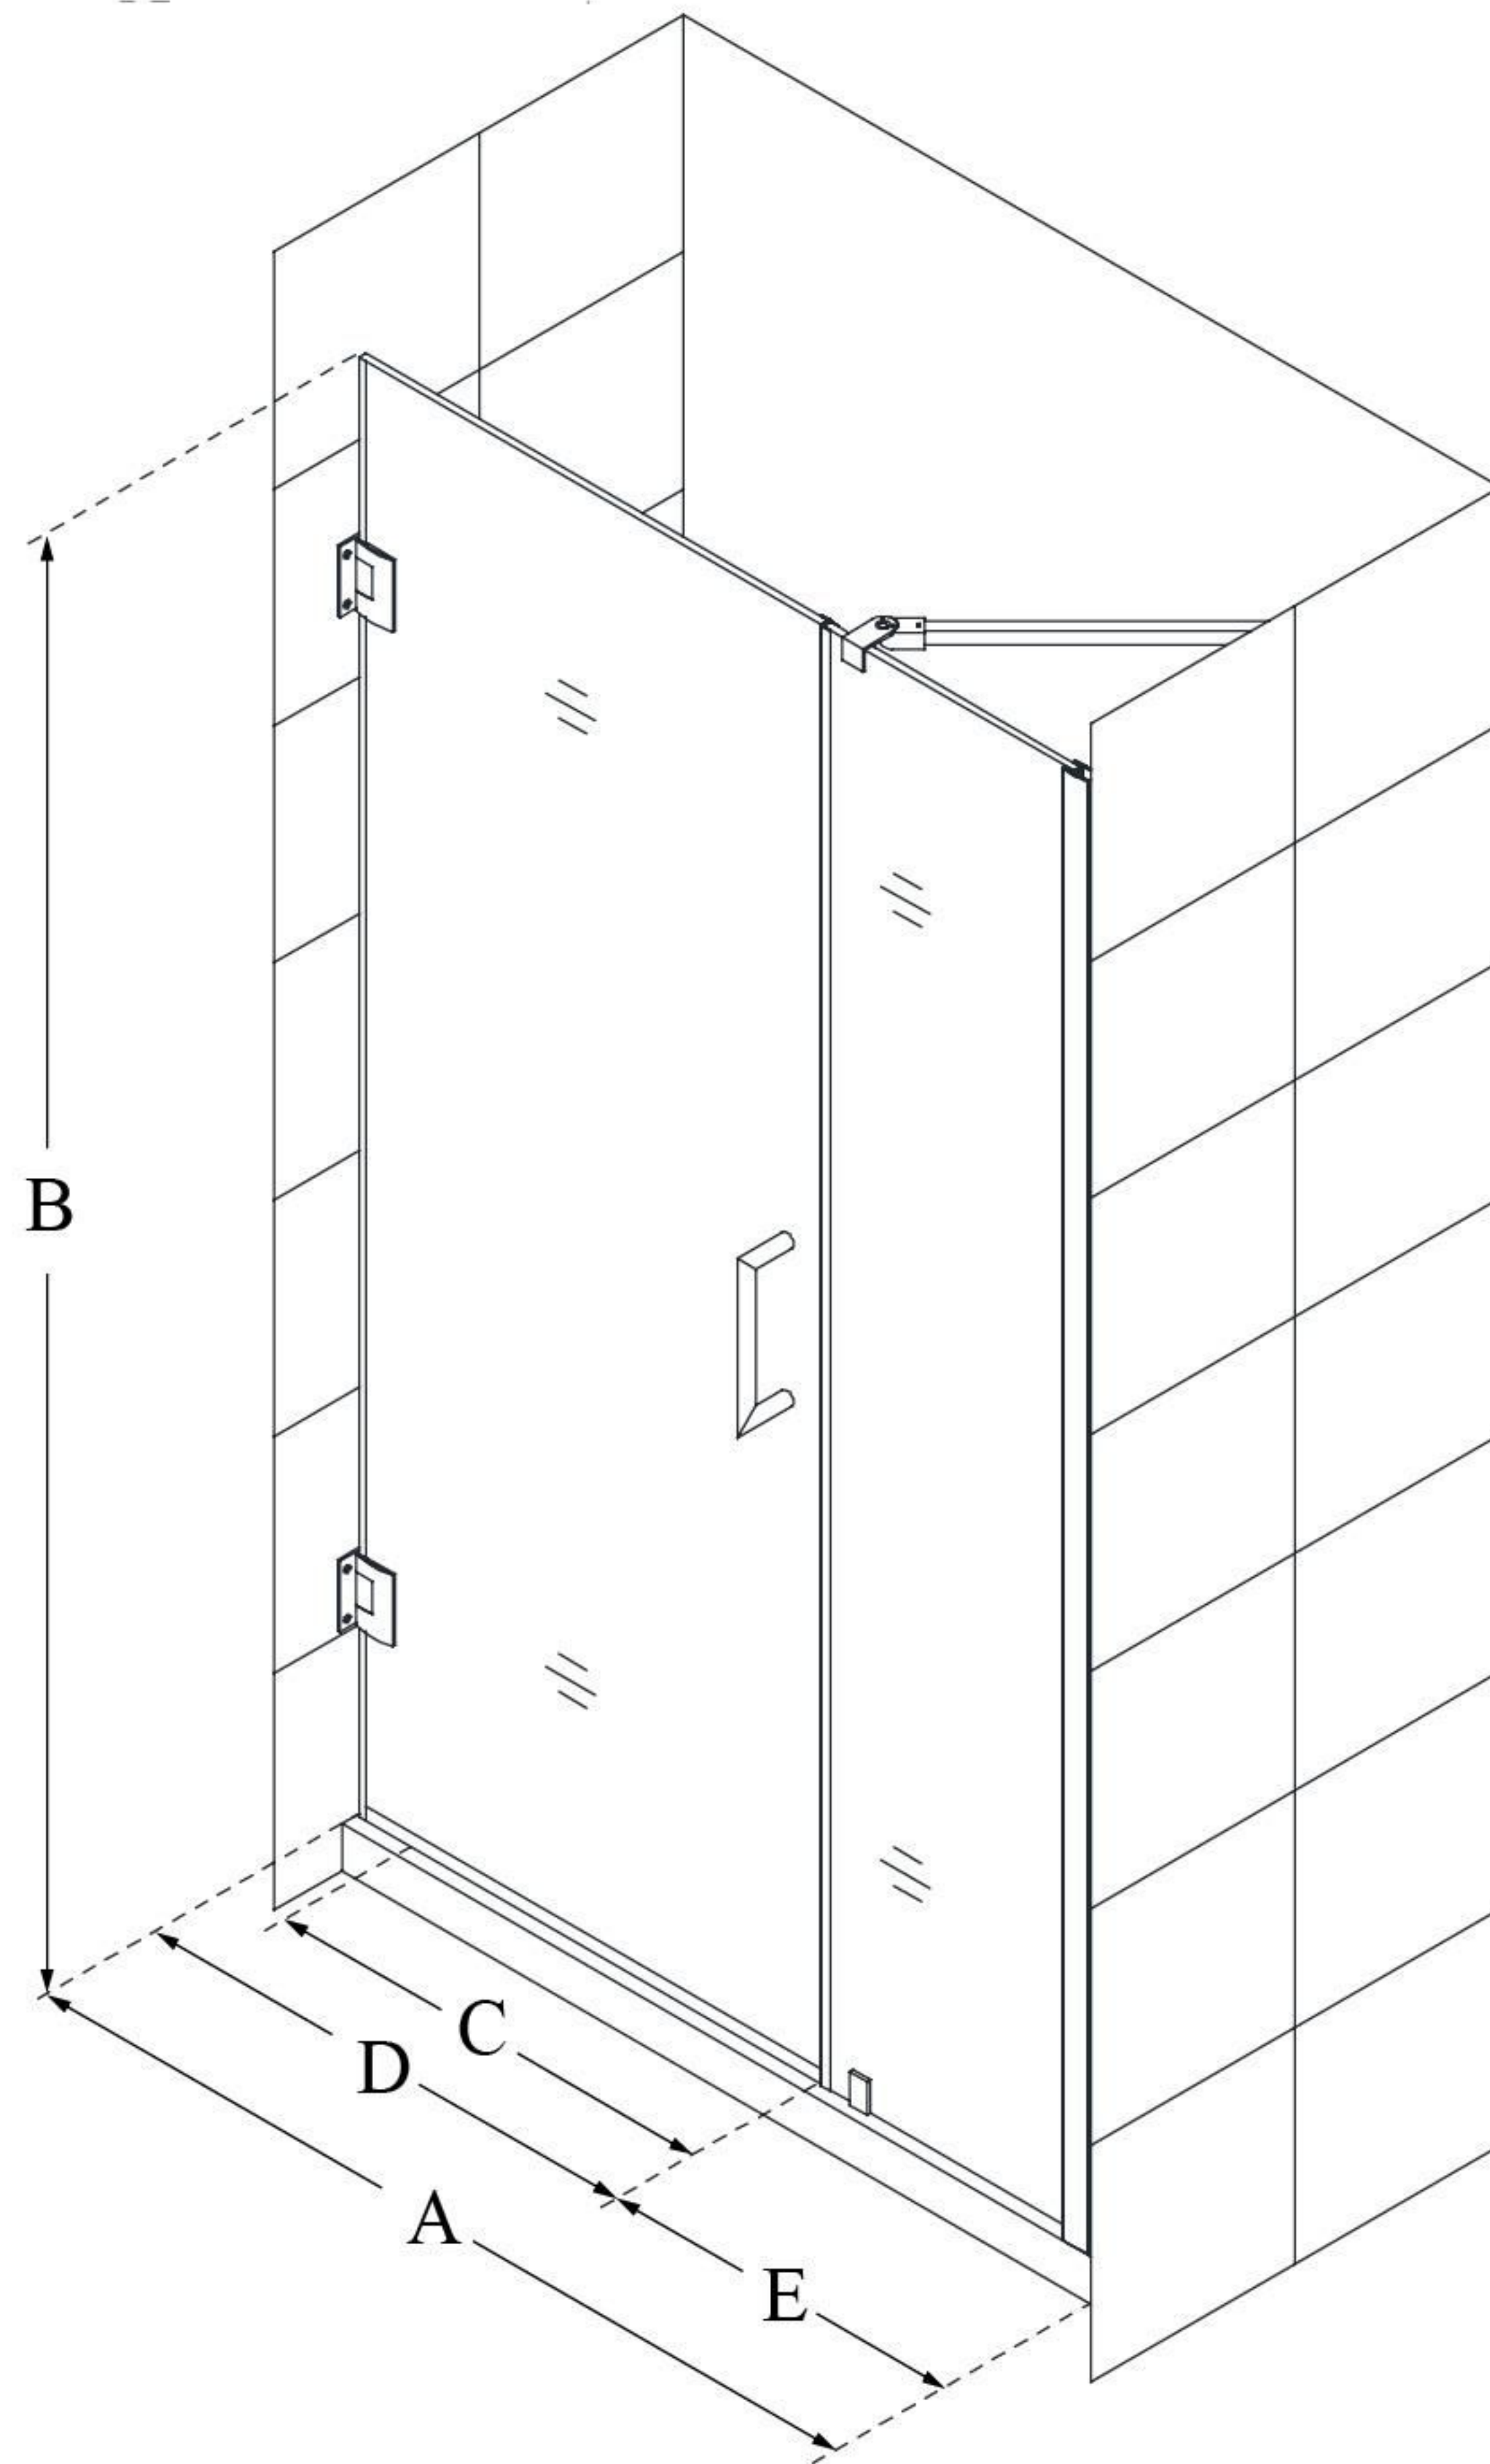

SHDR-20457210

UNIDOOR

DreamLine Unidoor 45-46" W x
72" H Frameless Hinged Shower
Door with Support Arm, Clear
Glass

SWING DOOR

CONFIGURATION DIMENSIONS:

A: 45 - 46"

MODEL WIDTH

B: 72"

MODEL HEIGHT

C: 26"

ACCESS WIDTH

D: 27"

DOOR WIDTH

E: 18"

INLINE PANEL WIDTH

DreamLine reserves the right to update or modify the hardware or materials pictured without prior notice for the purpose of product improvement and customer satisfaction.