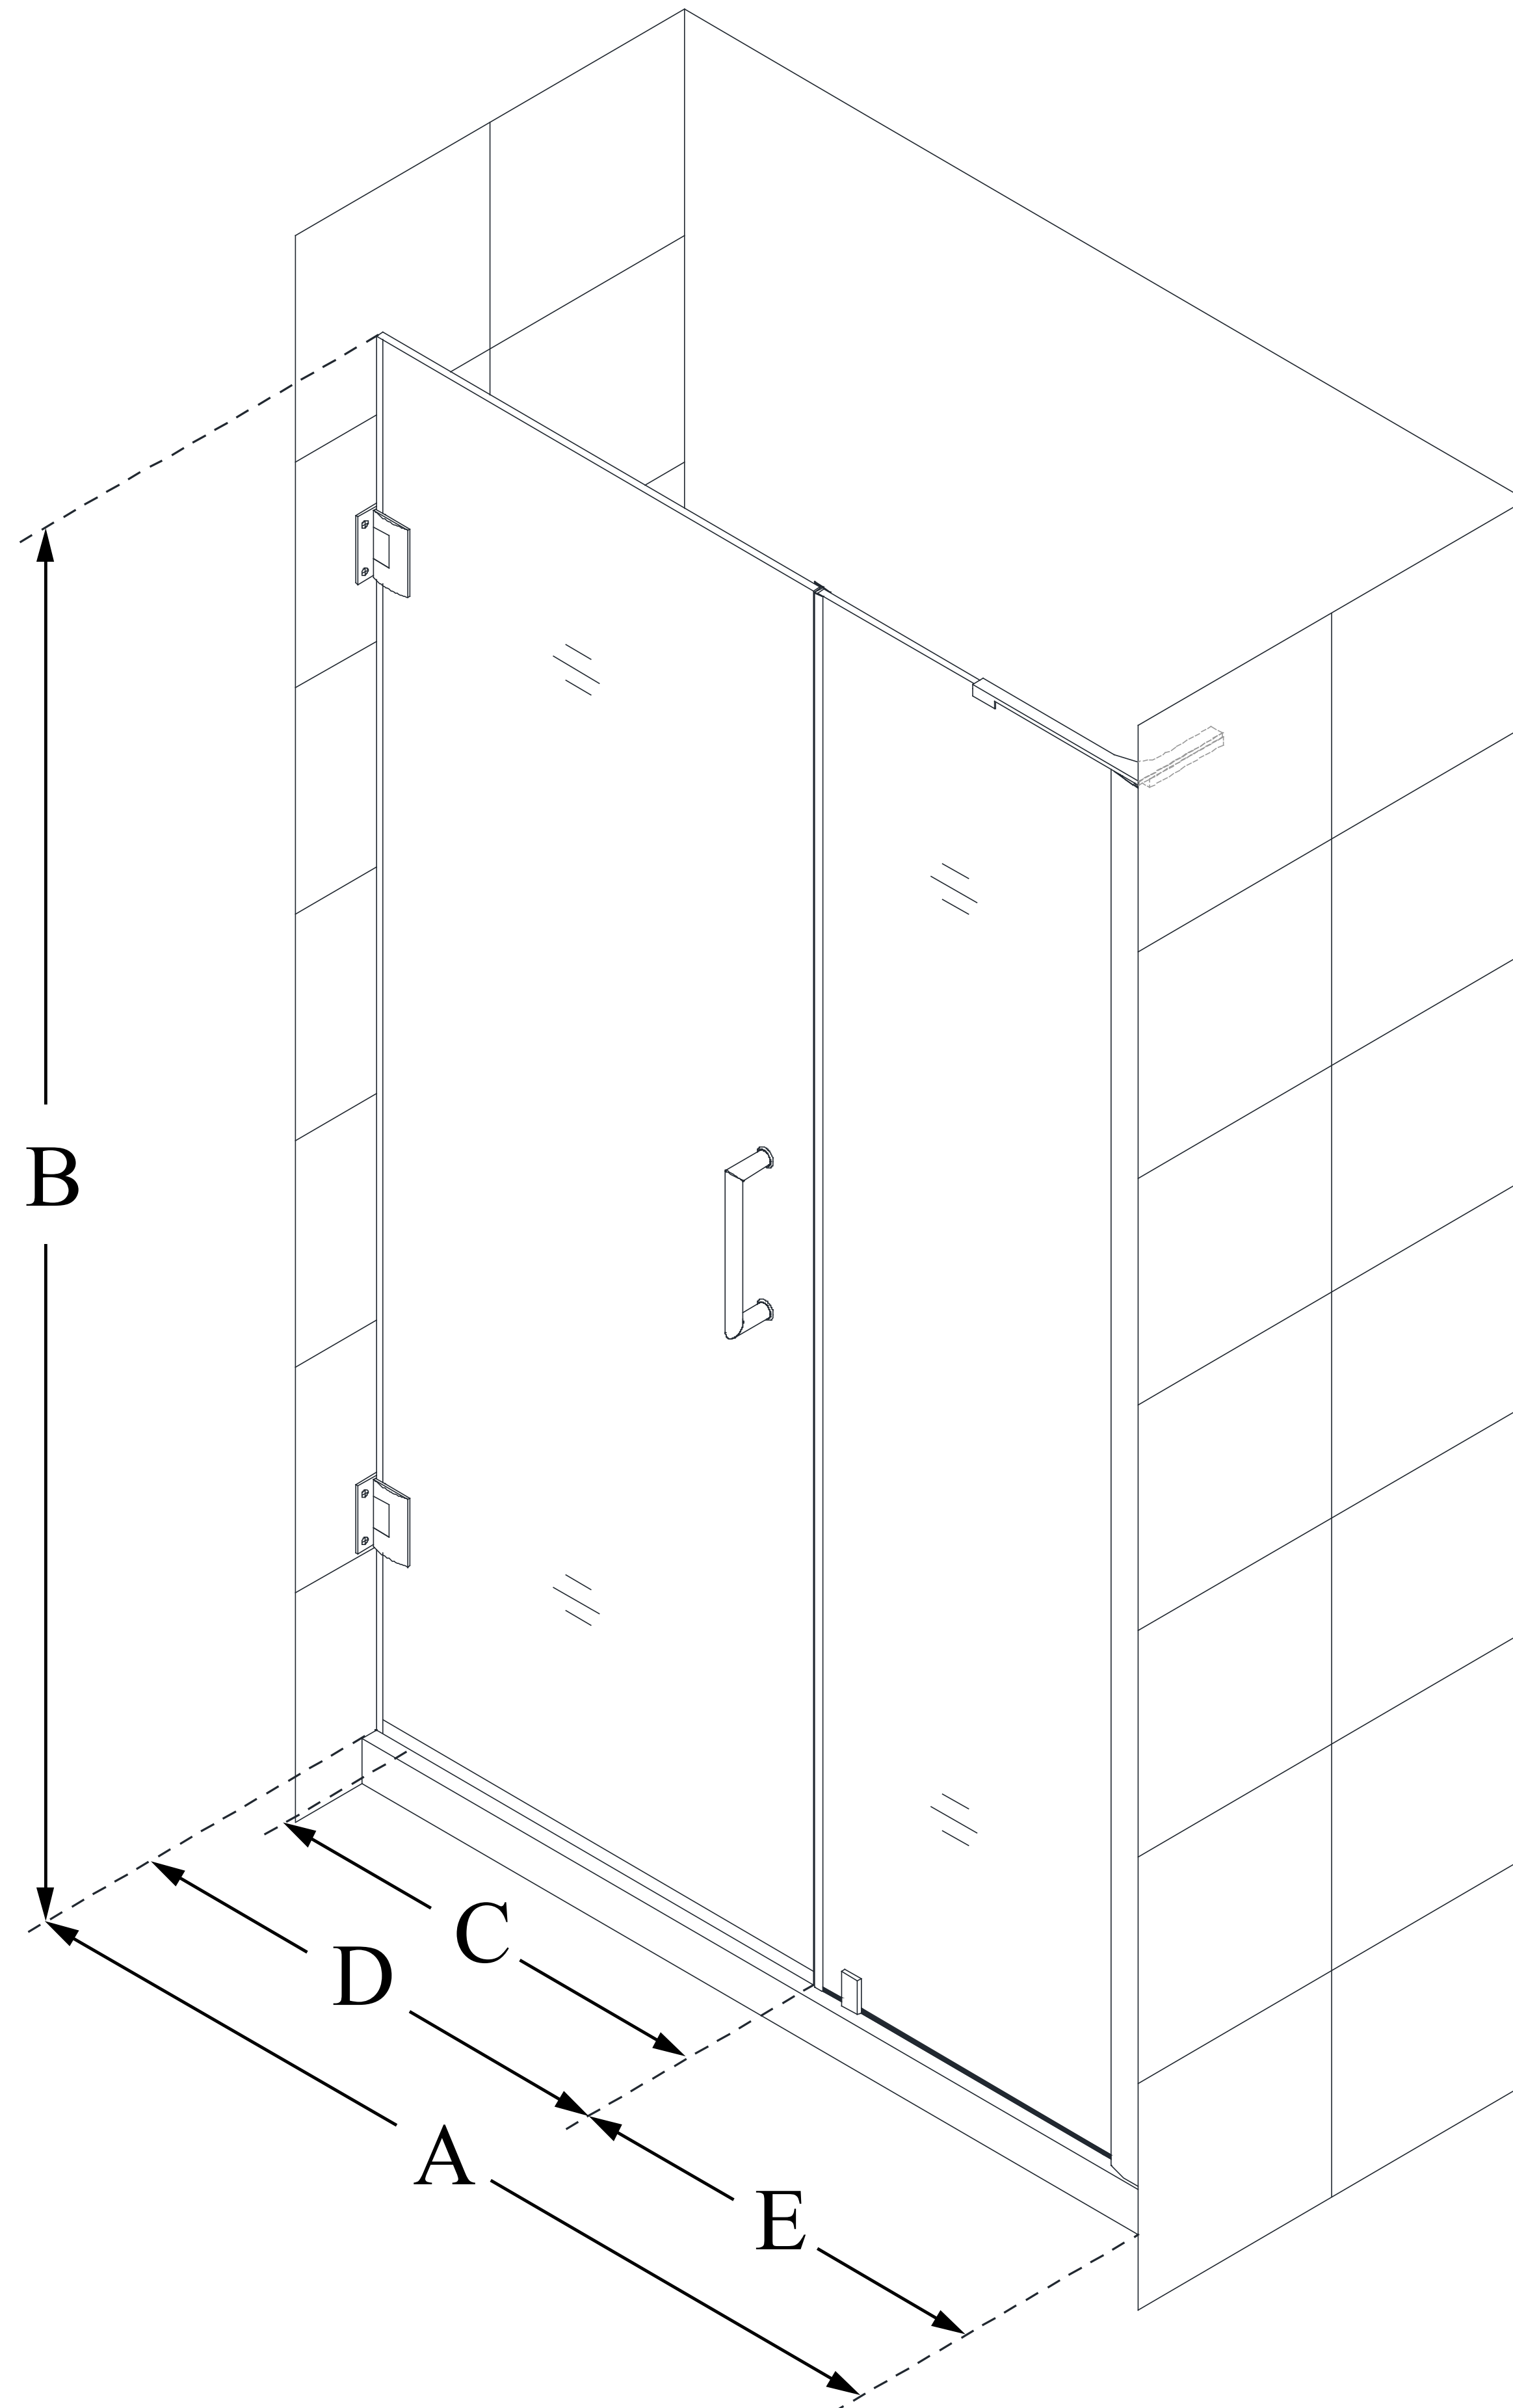

SHDR-2044722

UNIDOOR-LS

DreamLine Unidoor-LS 44-45
in. W x 72 in. H Frameless Hinged
Shower Door with Support Arm

SWING DOOR

CONFIGURATION DIMENSIONS:

A: 44 - 45 in.

MODEL WIDTH

B: 72 in.

MODEL HEIGHT

C: 25 in.

ACCESS WIDTH

D: 26 in.

DOOR WIDTH

E: 18 in.

INLINE PANEL WIDTH

1 1/2 in.

MINIMUM THRESHOLD REQUIRED

Yes (Inline Panel)

DRILLING REQUIRED

DreamLine reserves the right to update or modify the hardware or materials pictured without prior notice for the purpose of product improvement and customer satisfaction.