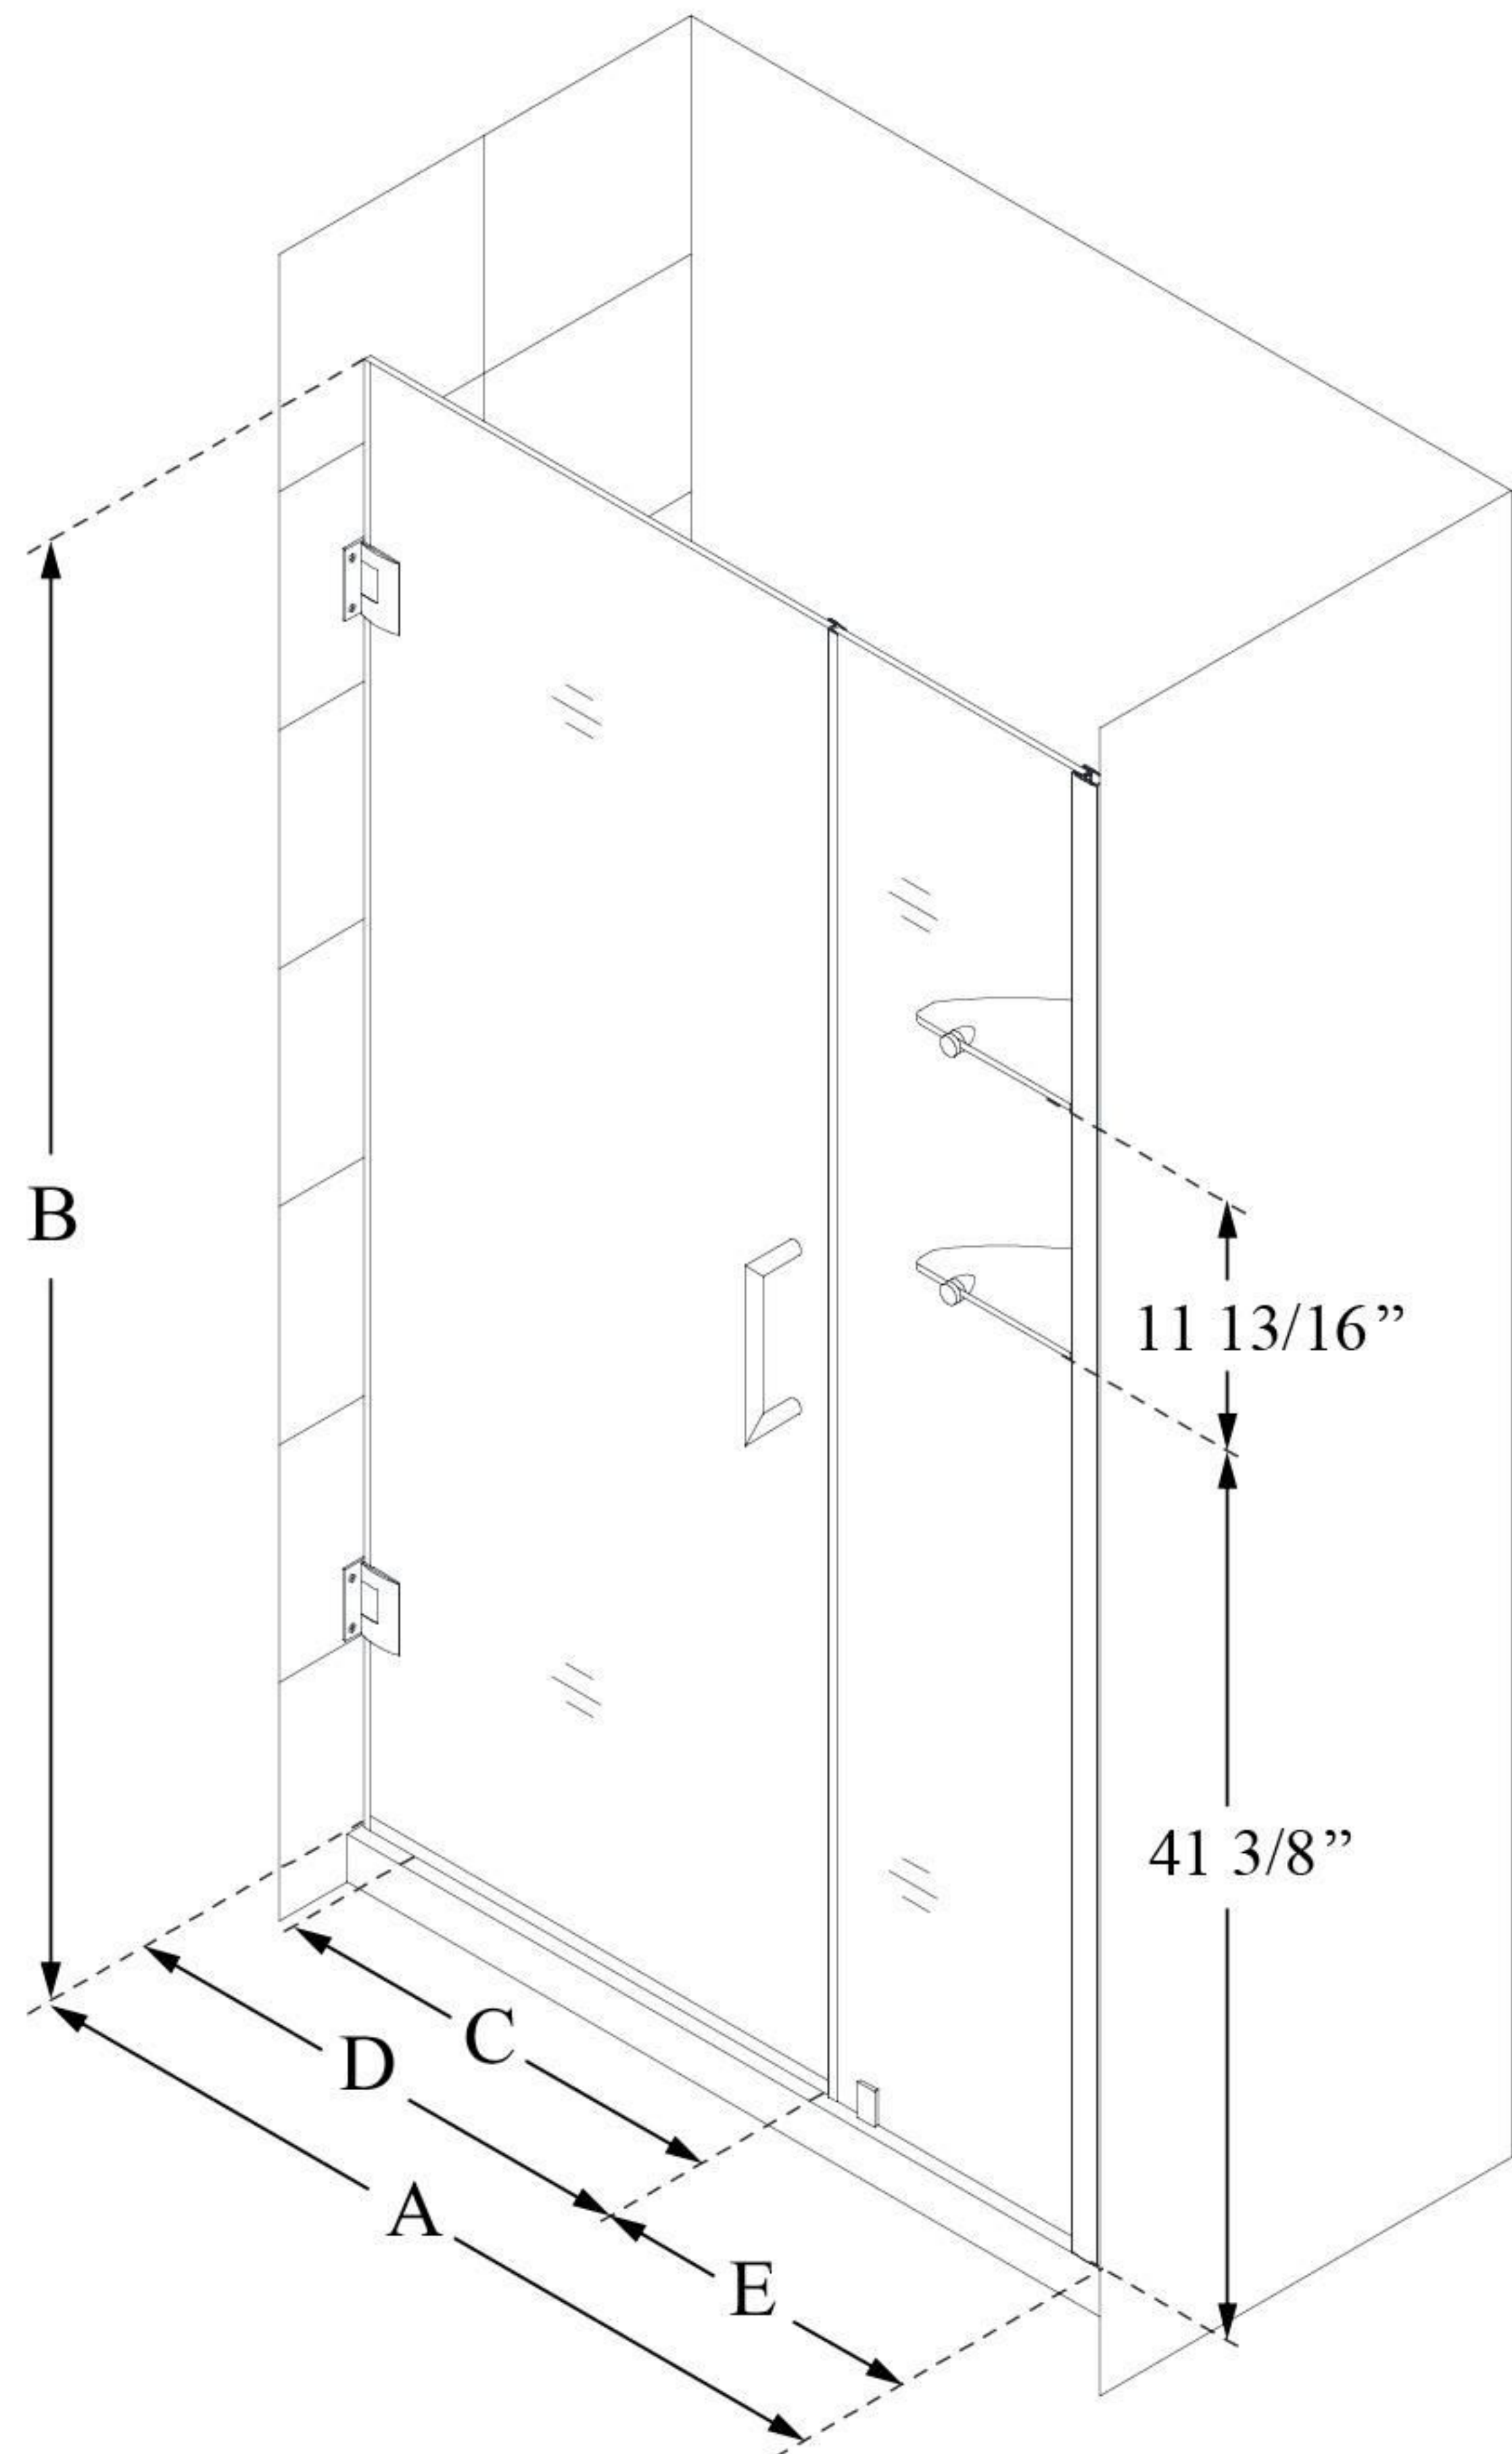

## UNIDOOR

DreamLine Unidoor 44-45" W x  
72" H Frameless Hinged Shower  
Door with Shelves, Clear Glass

**SWING DOOR**

### CONFIGURATION DIMENSIONS:

**A: 44 - 45"**

MODEL WIDTH

**B: 72"**

MODEL HEIGHT

**C: 25"**

ACCESS WIDTH

**D: 26"**

DOOR WIDTH

**E: 18"**

INLINE PANEL WIDTH

DreamLine reserves the right to update or modify the hardware or materials pictured without prior notice for the purpose of product improvement and customer satisfaction.