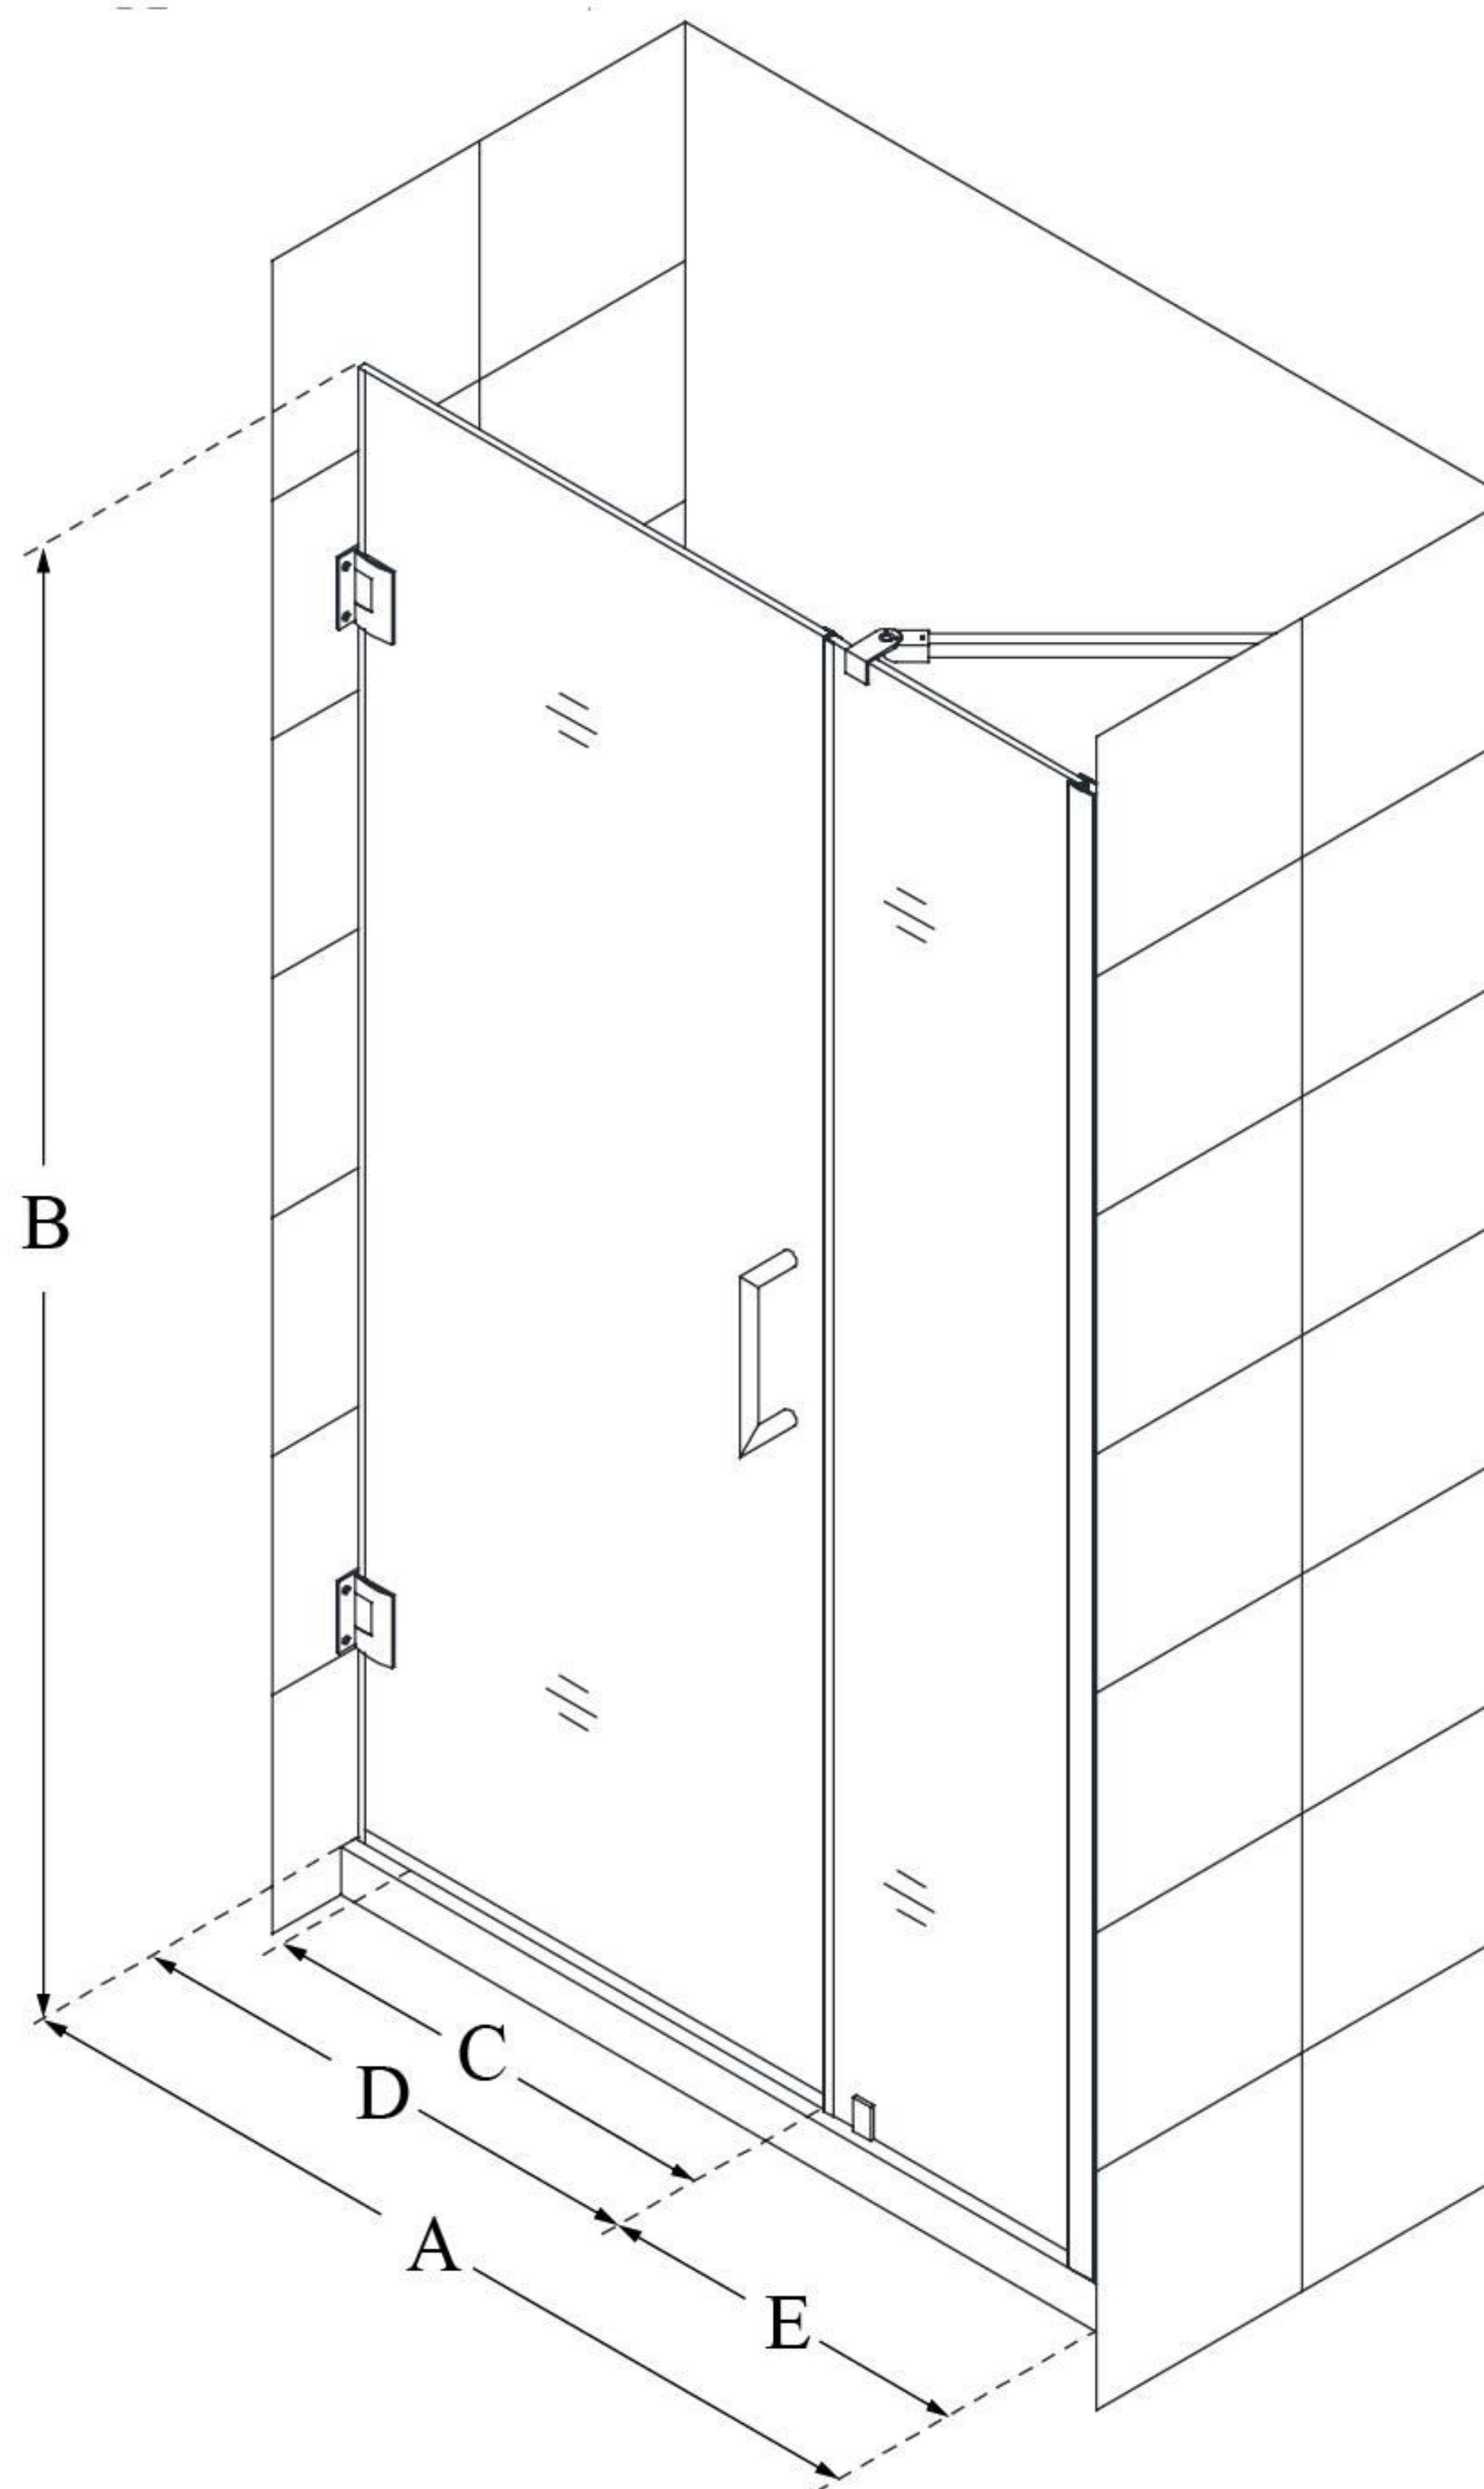

SHDR-20447210

UNIDOOR

DreamLine Unidoor 44-45" W x
72" H Frameless Hinged Shower
Door with Support Arm, Clear
Glass

SWING DOOR

CONFIGURATION DIMENSIONS:

A: 44 - 45"

MODEL WIDTH

B: 72"

MODEL HEIGHT

C: 25"

ACCESS WIDTH

D: 26"

DOOR WIDTH

E: 18"

INLINE PANEL WIDTH

DreamLine reserves the right to update or modify the hardware or materials pictured without prior notice for the purpose of product improvement and customer satisfaction.