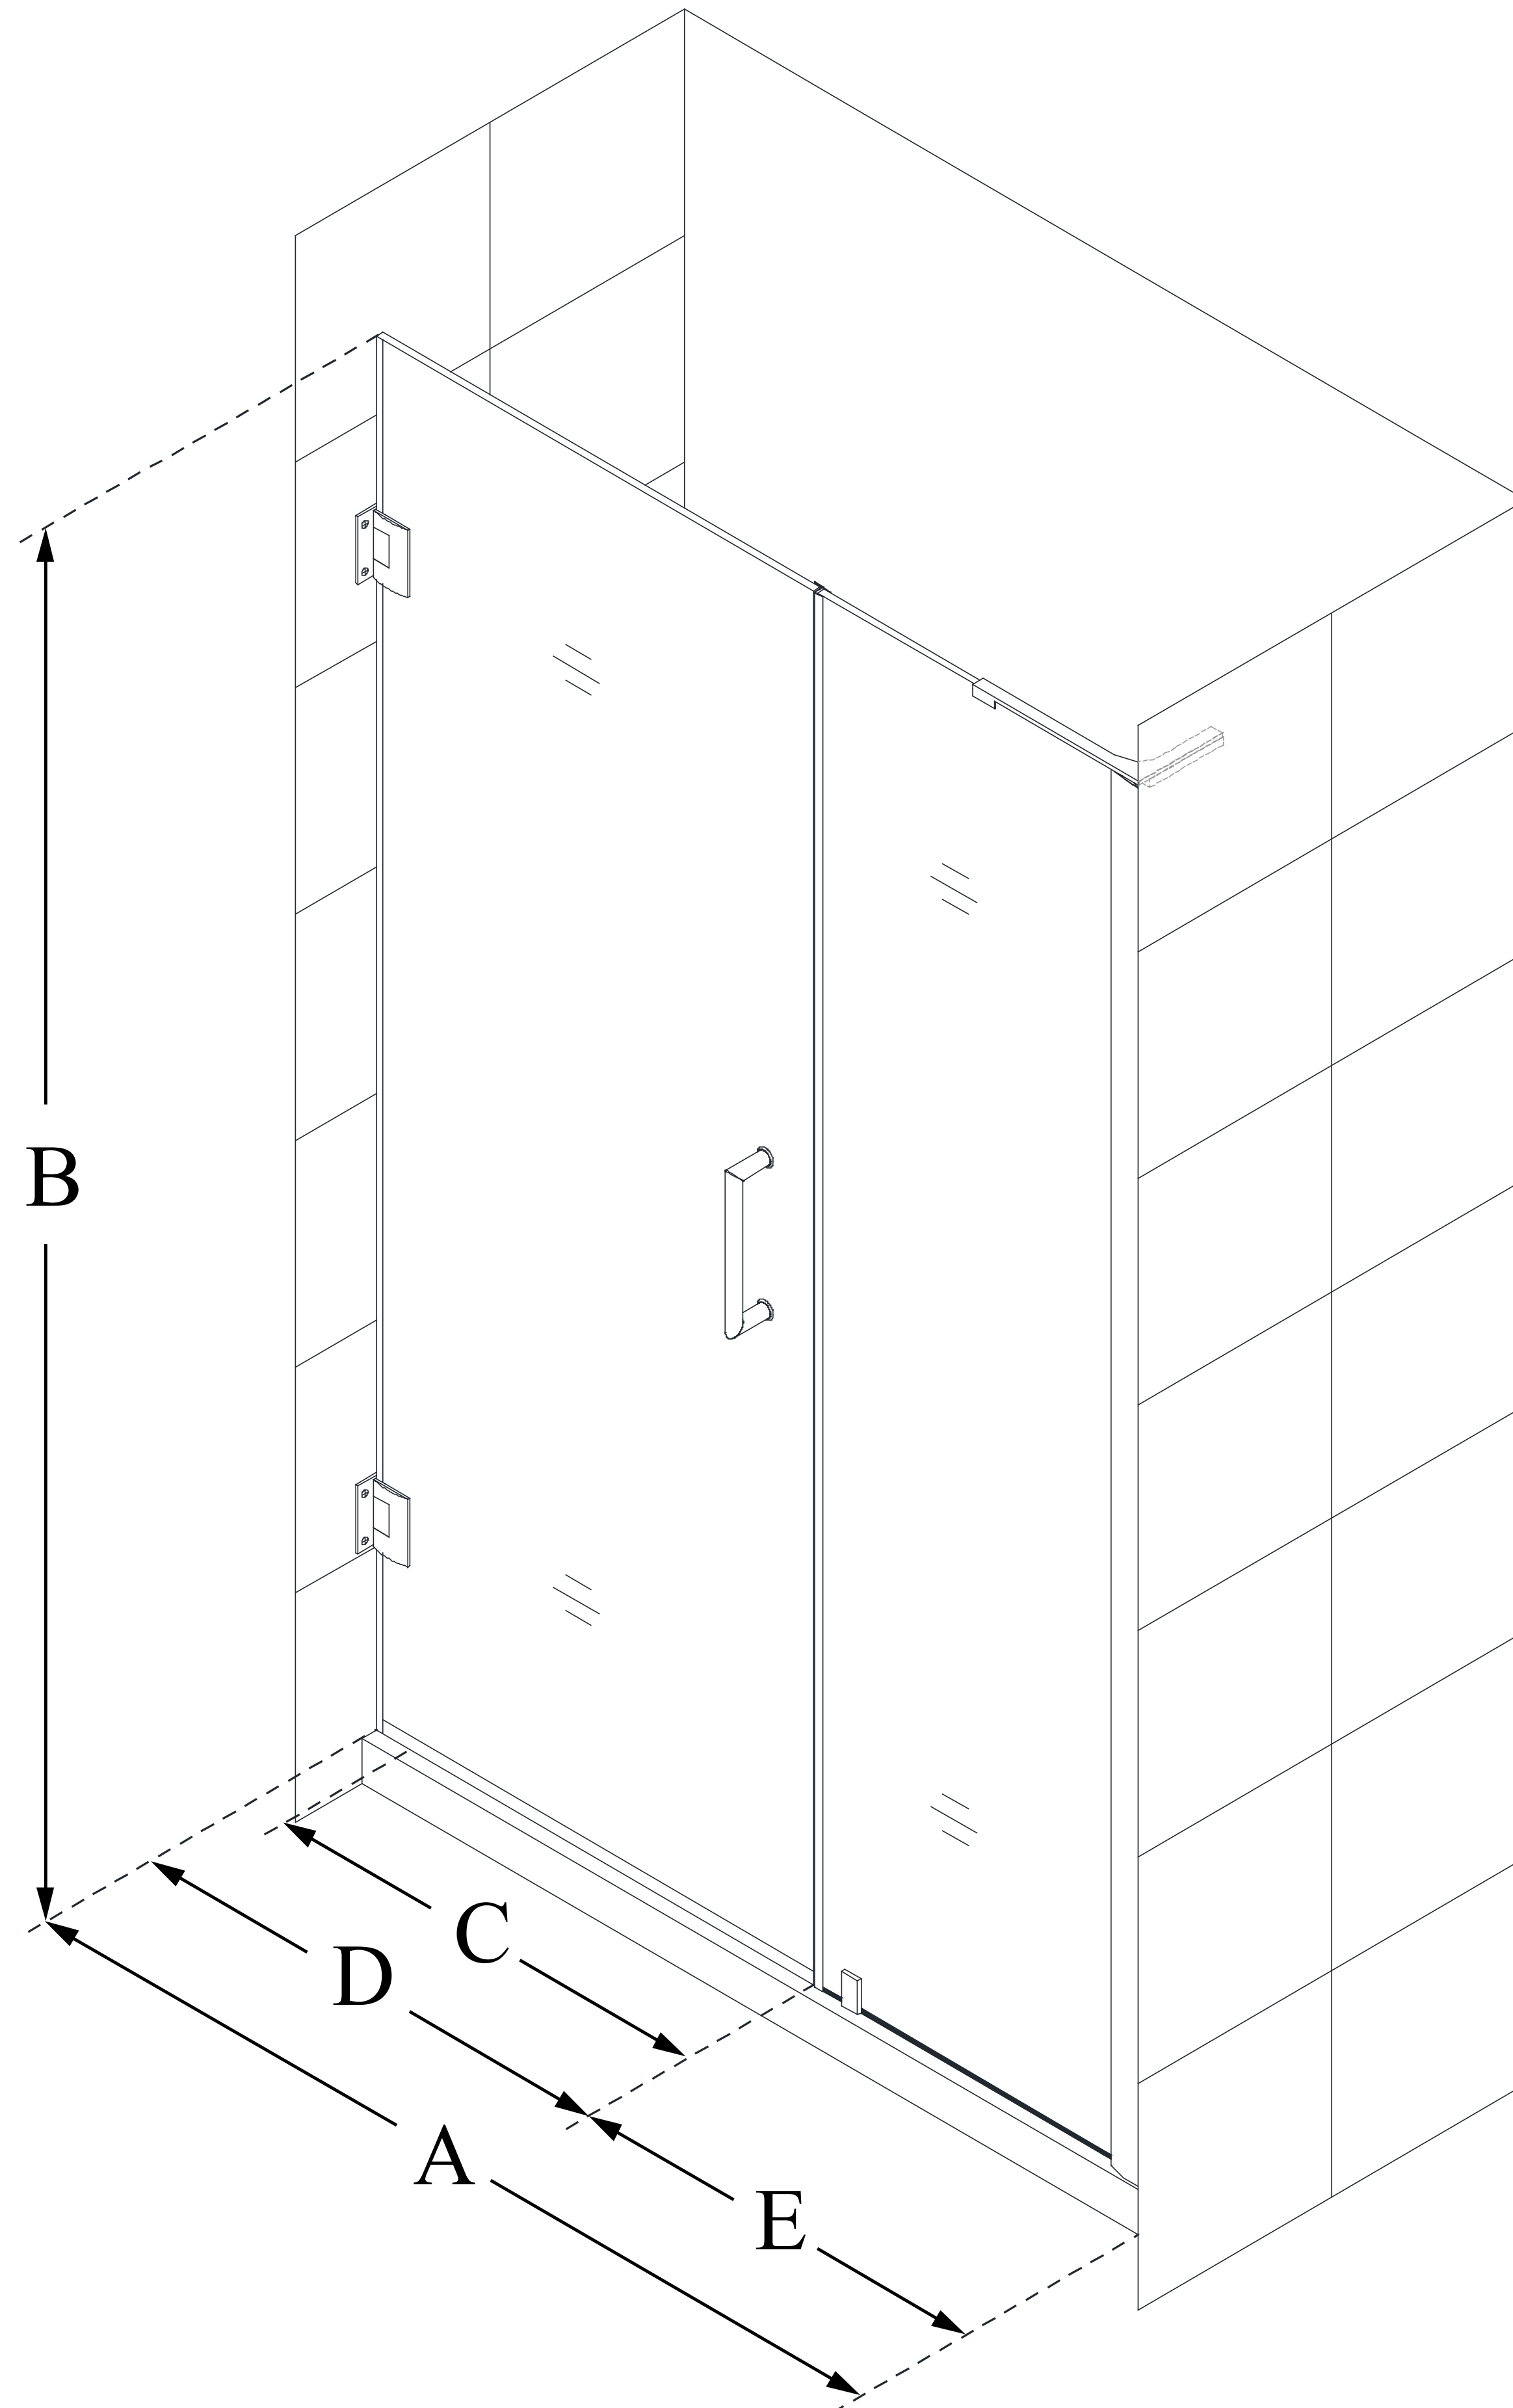

SHDR-2043722

UNIDOOR-LS

DreamLine Unidoor-LS 43-44
in. W x 72 in. H Frameless Hinged
Shower Door with Support Arm

SWING DOOR

CONFIGURATION DIMENSIONS:

A: 43 - 44 in.

MODEL WIDTH

B: 72 in.

MODEL HEIGHT

C: 24 in.

ACCESS WIDTH

D: 25 in.

DOOR WIDTH

E: 18 in.

INLINE PANEL WIDTH

1 1/2 in.

MINIMUM THRESHOLD REQUIRED

Yes (Inline Panel)

DRILLING REQUIRED

DreamLine reserves the right to update or modify the hardware or materials pictured without prior notice for the purpose of product improvement and customer satisfaction.