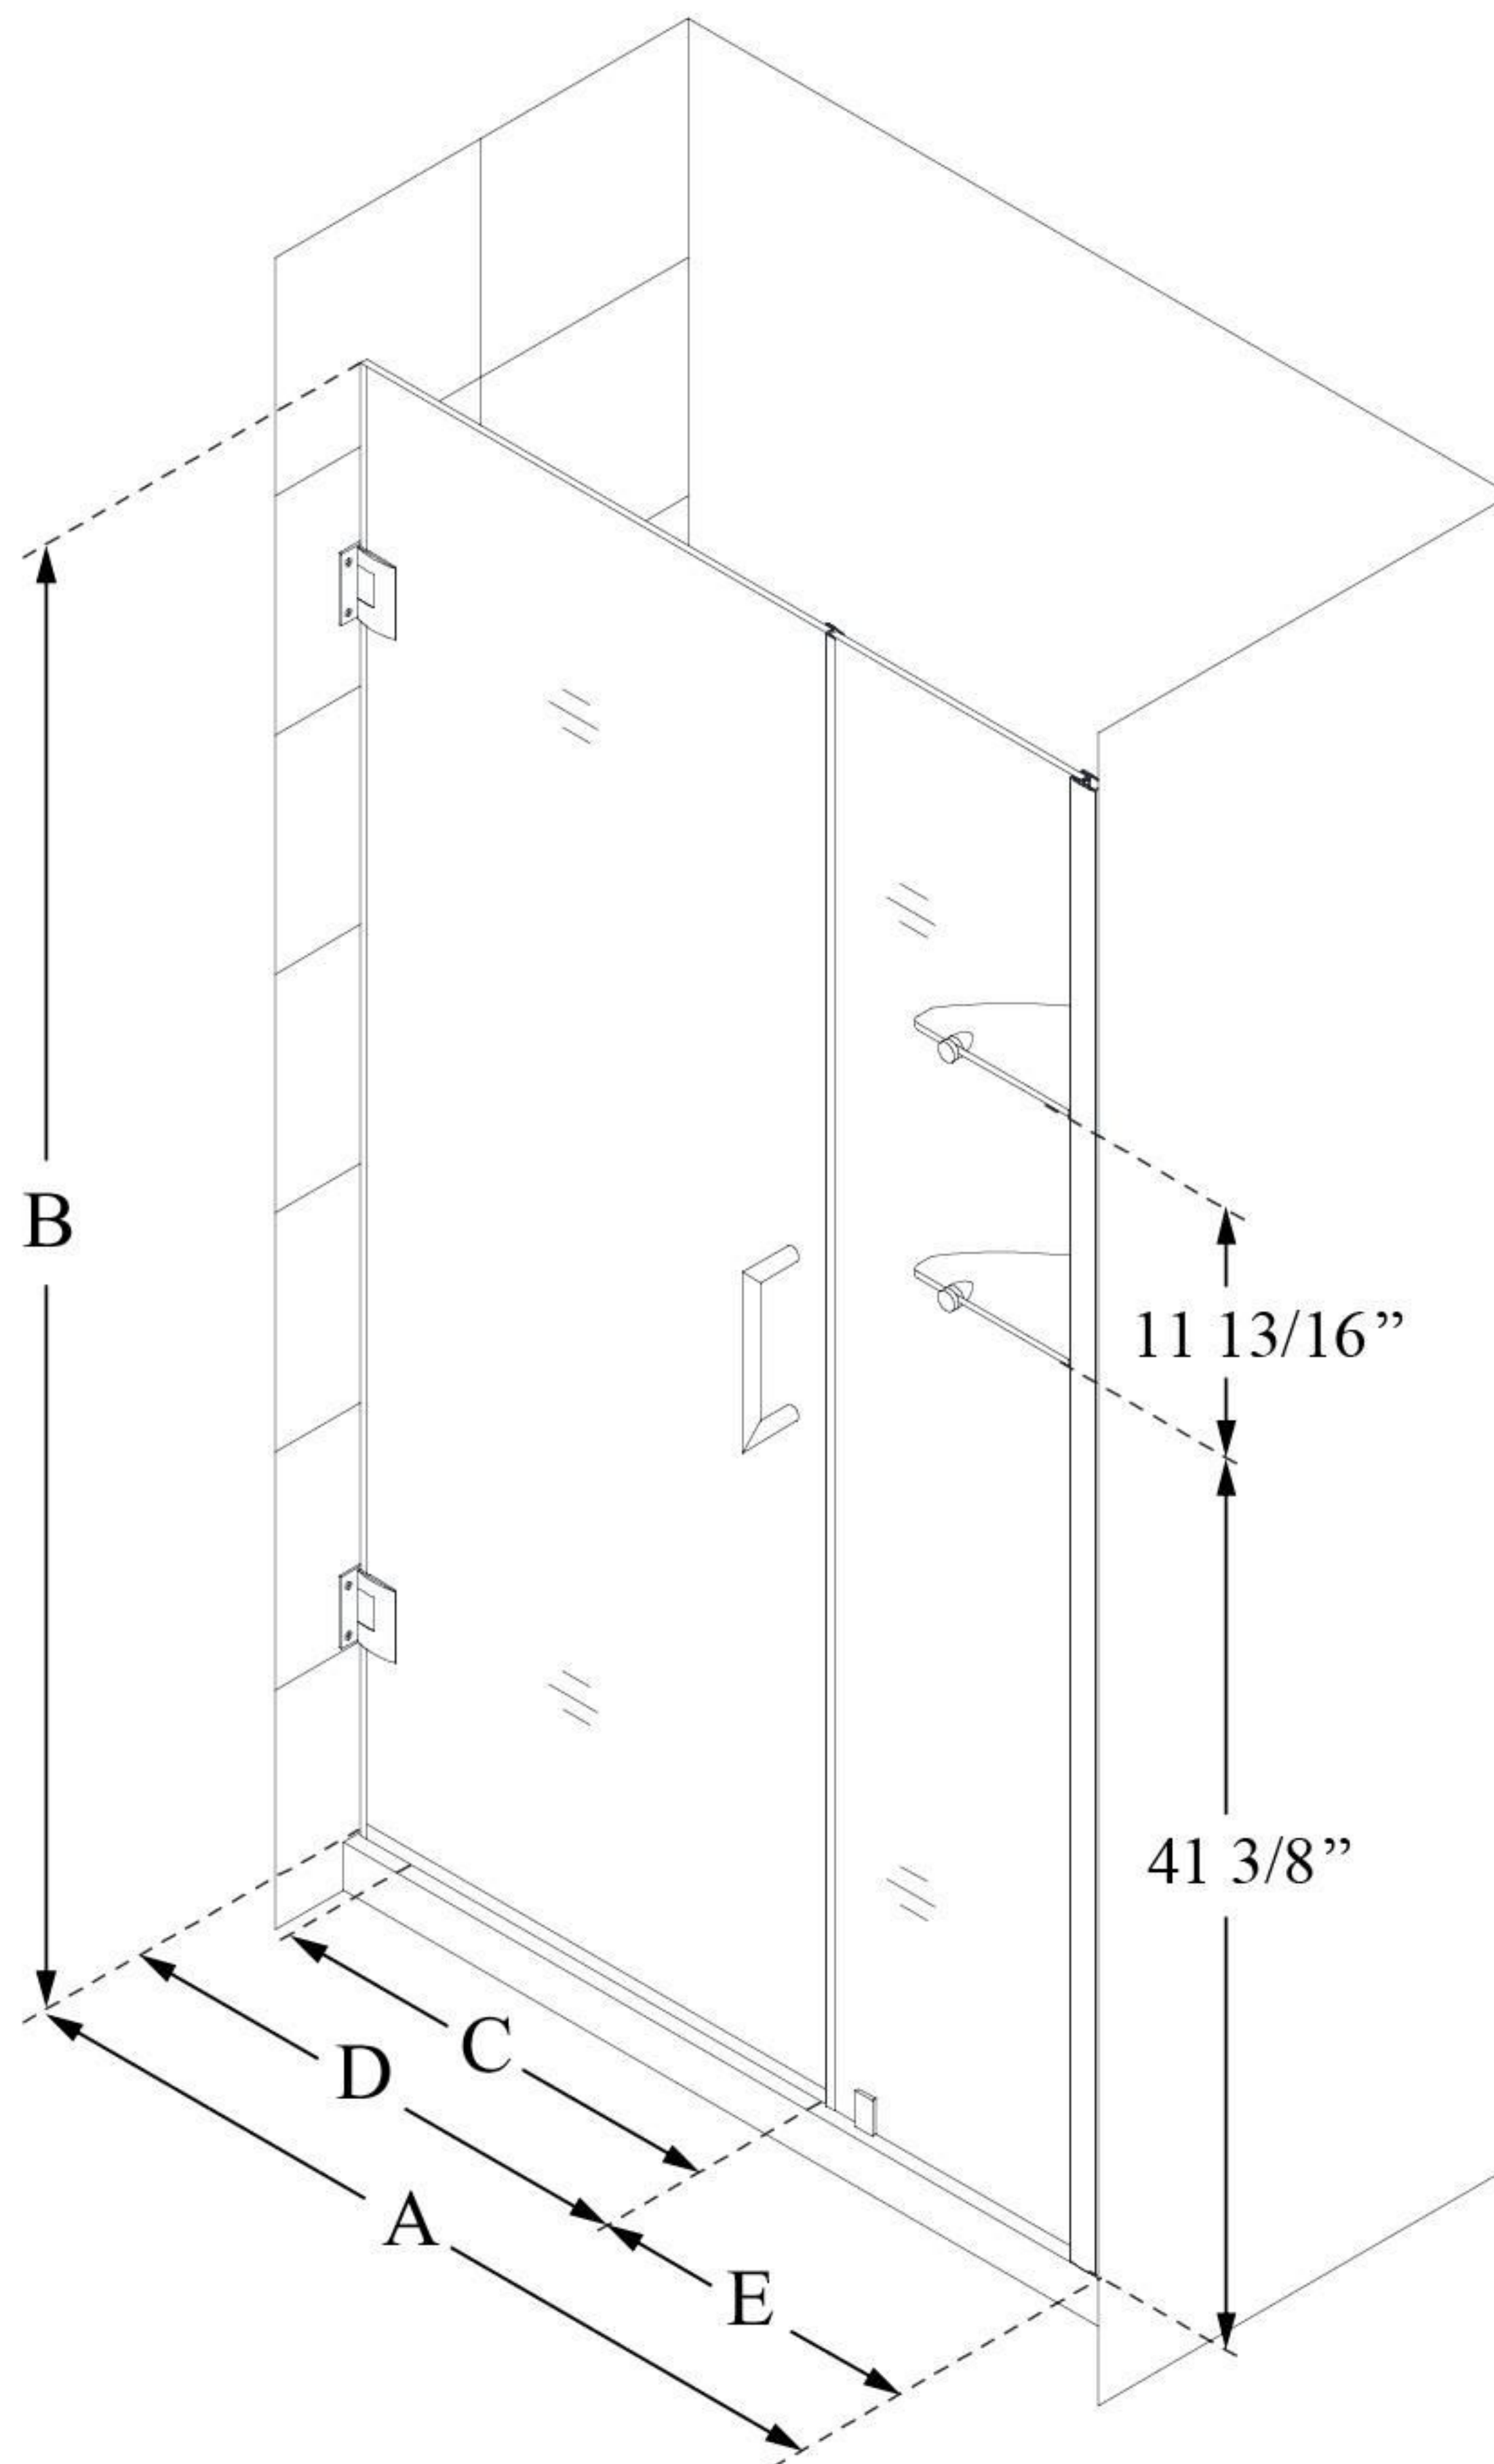

SHDR-20437210S

UNIDOOR

DreamLine Unidoor 43-44" W x
72" H Frameless Hinged Shower
Door with Shelves, Clear Glass

SWING DOOR

CONFIGURATION DIMENSIONS:

A: 43 - 44"

MODEL WIDTH

B: 72"

MODEL HEIGHT

C: 24"

ACCESS WIDTH

D: 25"

DOOR WIDTH

E: 18"

INLINE PANEL WIDTH

DreamLine reserves the right to update or modify the hardware or materials pictured without prior notice for the purpose of product improvement and customer satisfaction.