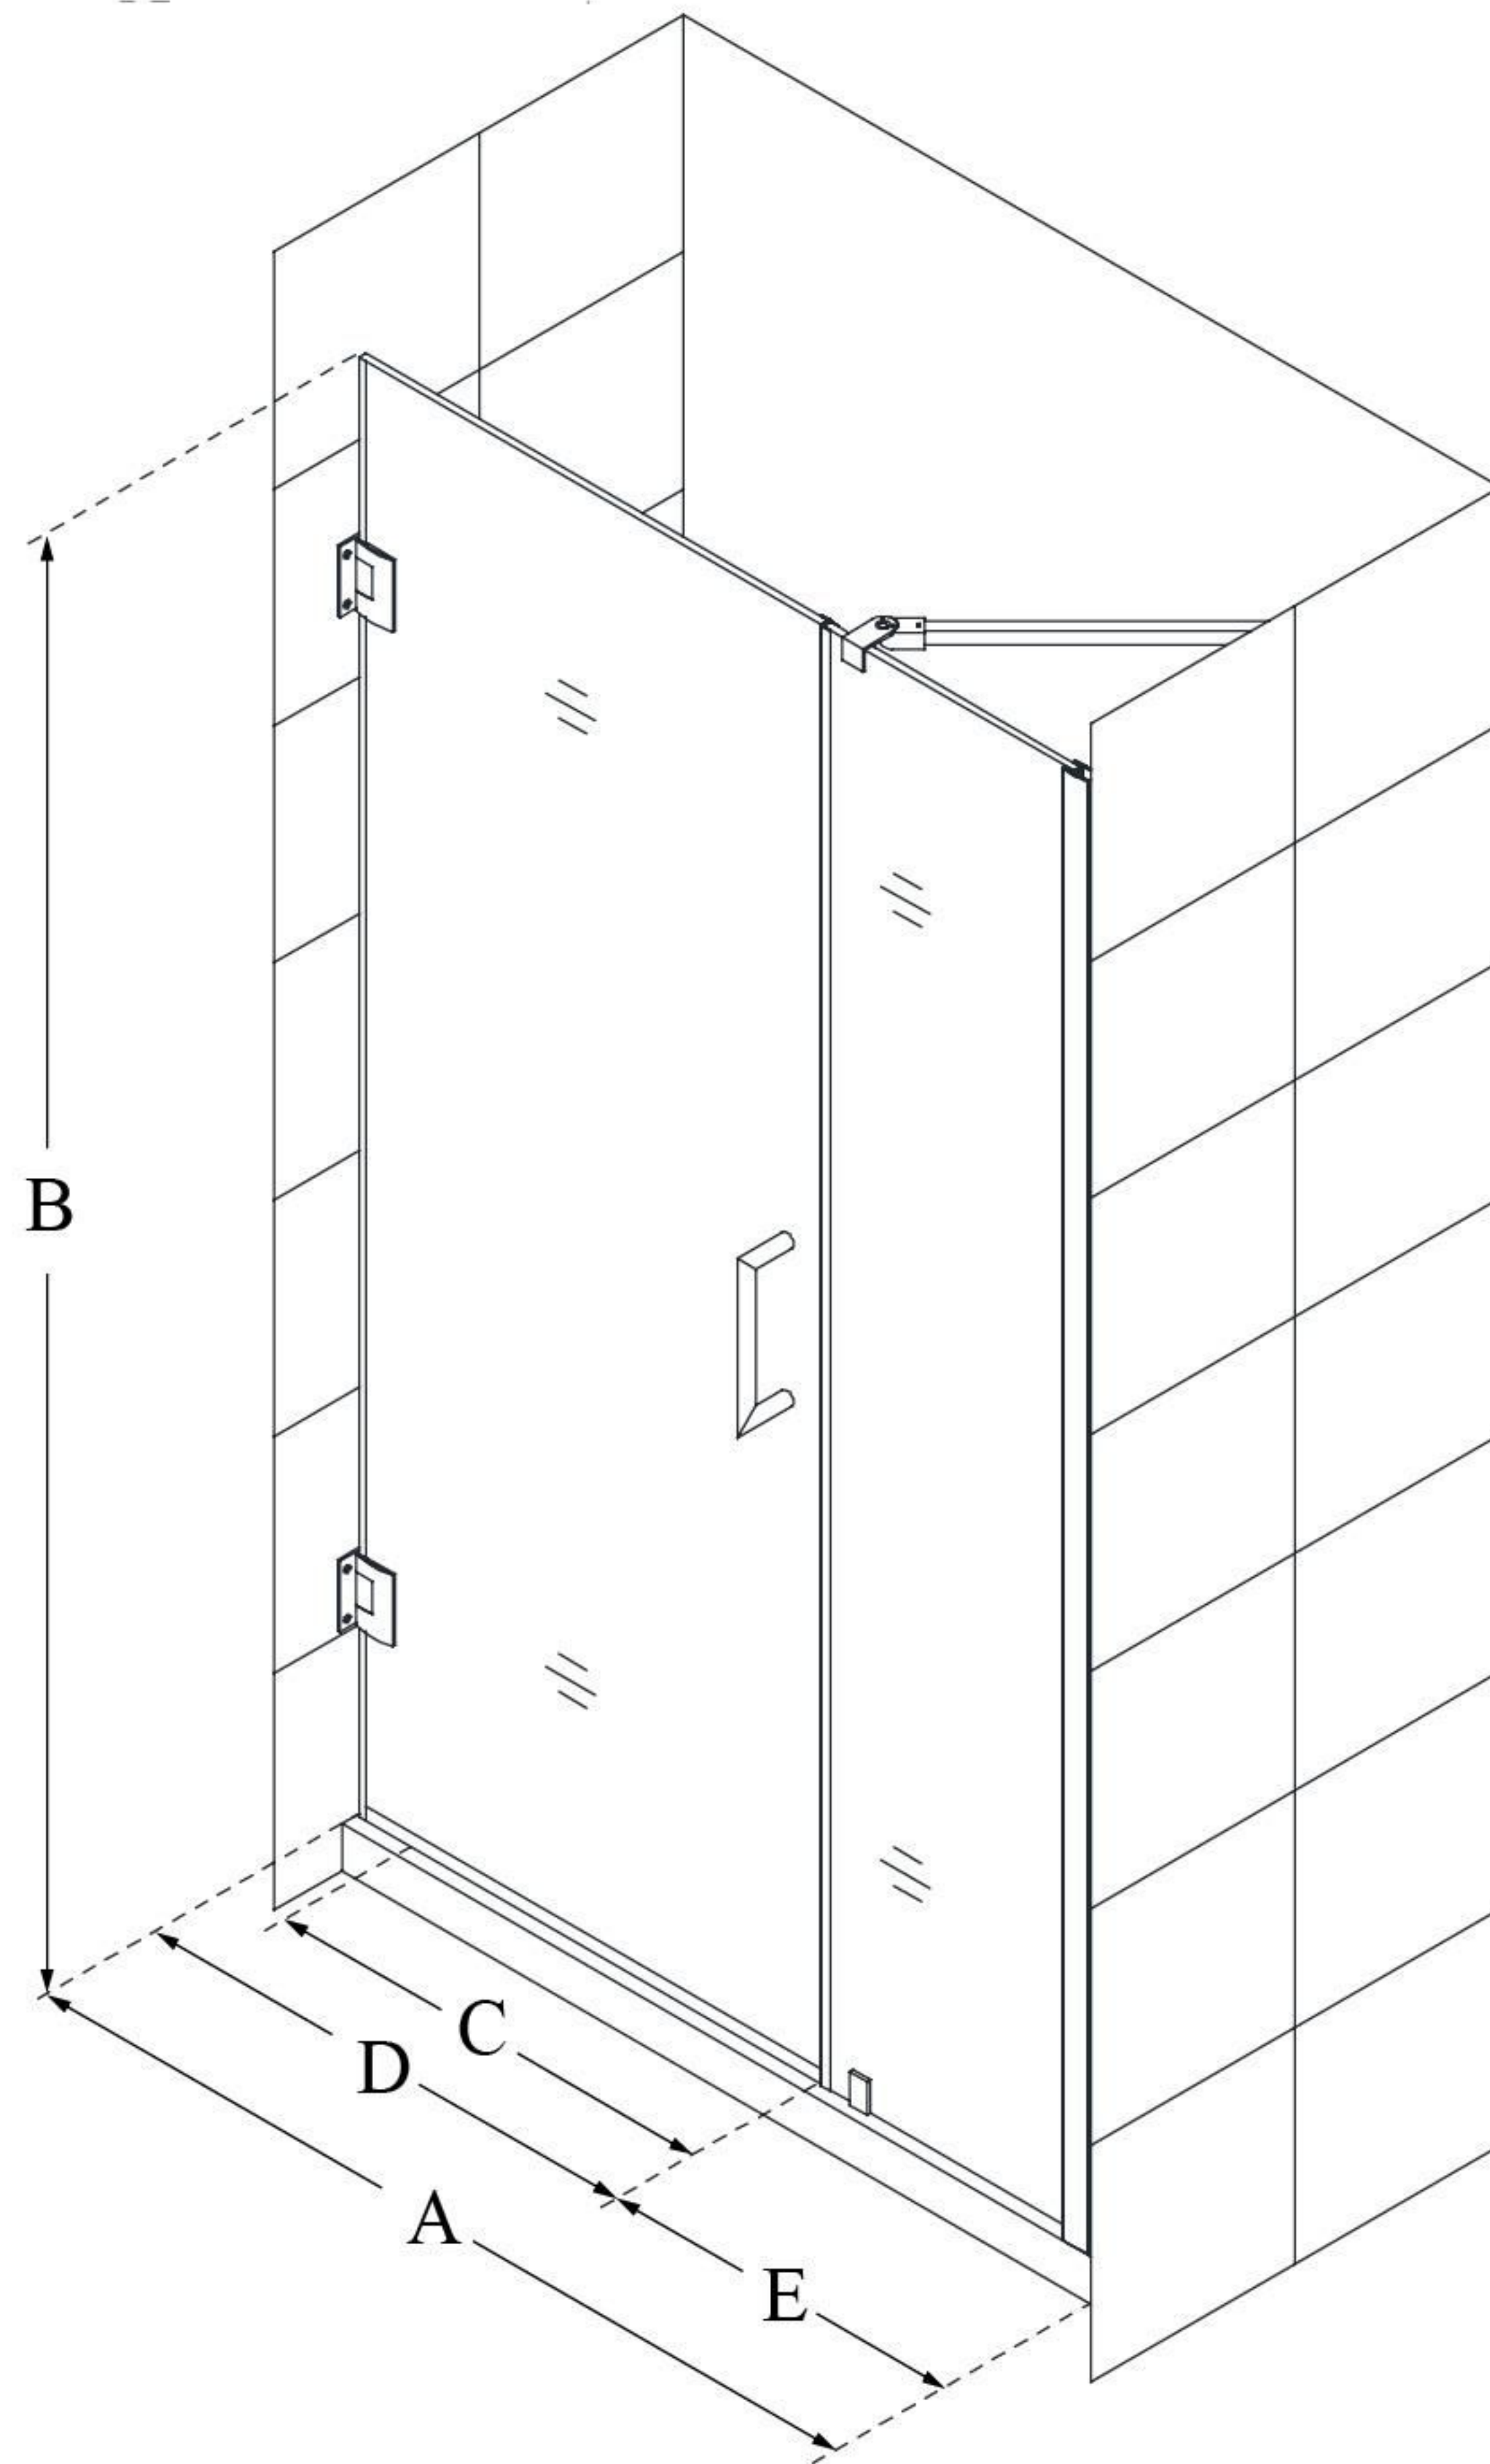

SHDR-20437210

UNIDOOR

DreamLine Unidoor 43-44" W x
72" H Frameless Hinged Shower
Door with Support Arm, Clear
Glass

SWING DOOR

CONFIGURATION DIMENSIONS:

A: 43 - 44"

MODEL WIDTH

B: 72"

MODEL HEIGHT

C: 24"

ACCESS WIDTH

D: 25"

DOOR WIDTH

E: 18"

INLINE PANEL WIDTH

DreamLine reserves the right to update or modify the hardware or materials pictured without prior notice for the purpose of product improvement and customer satisfaction.