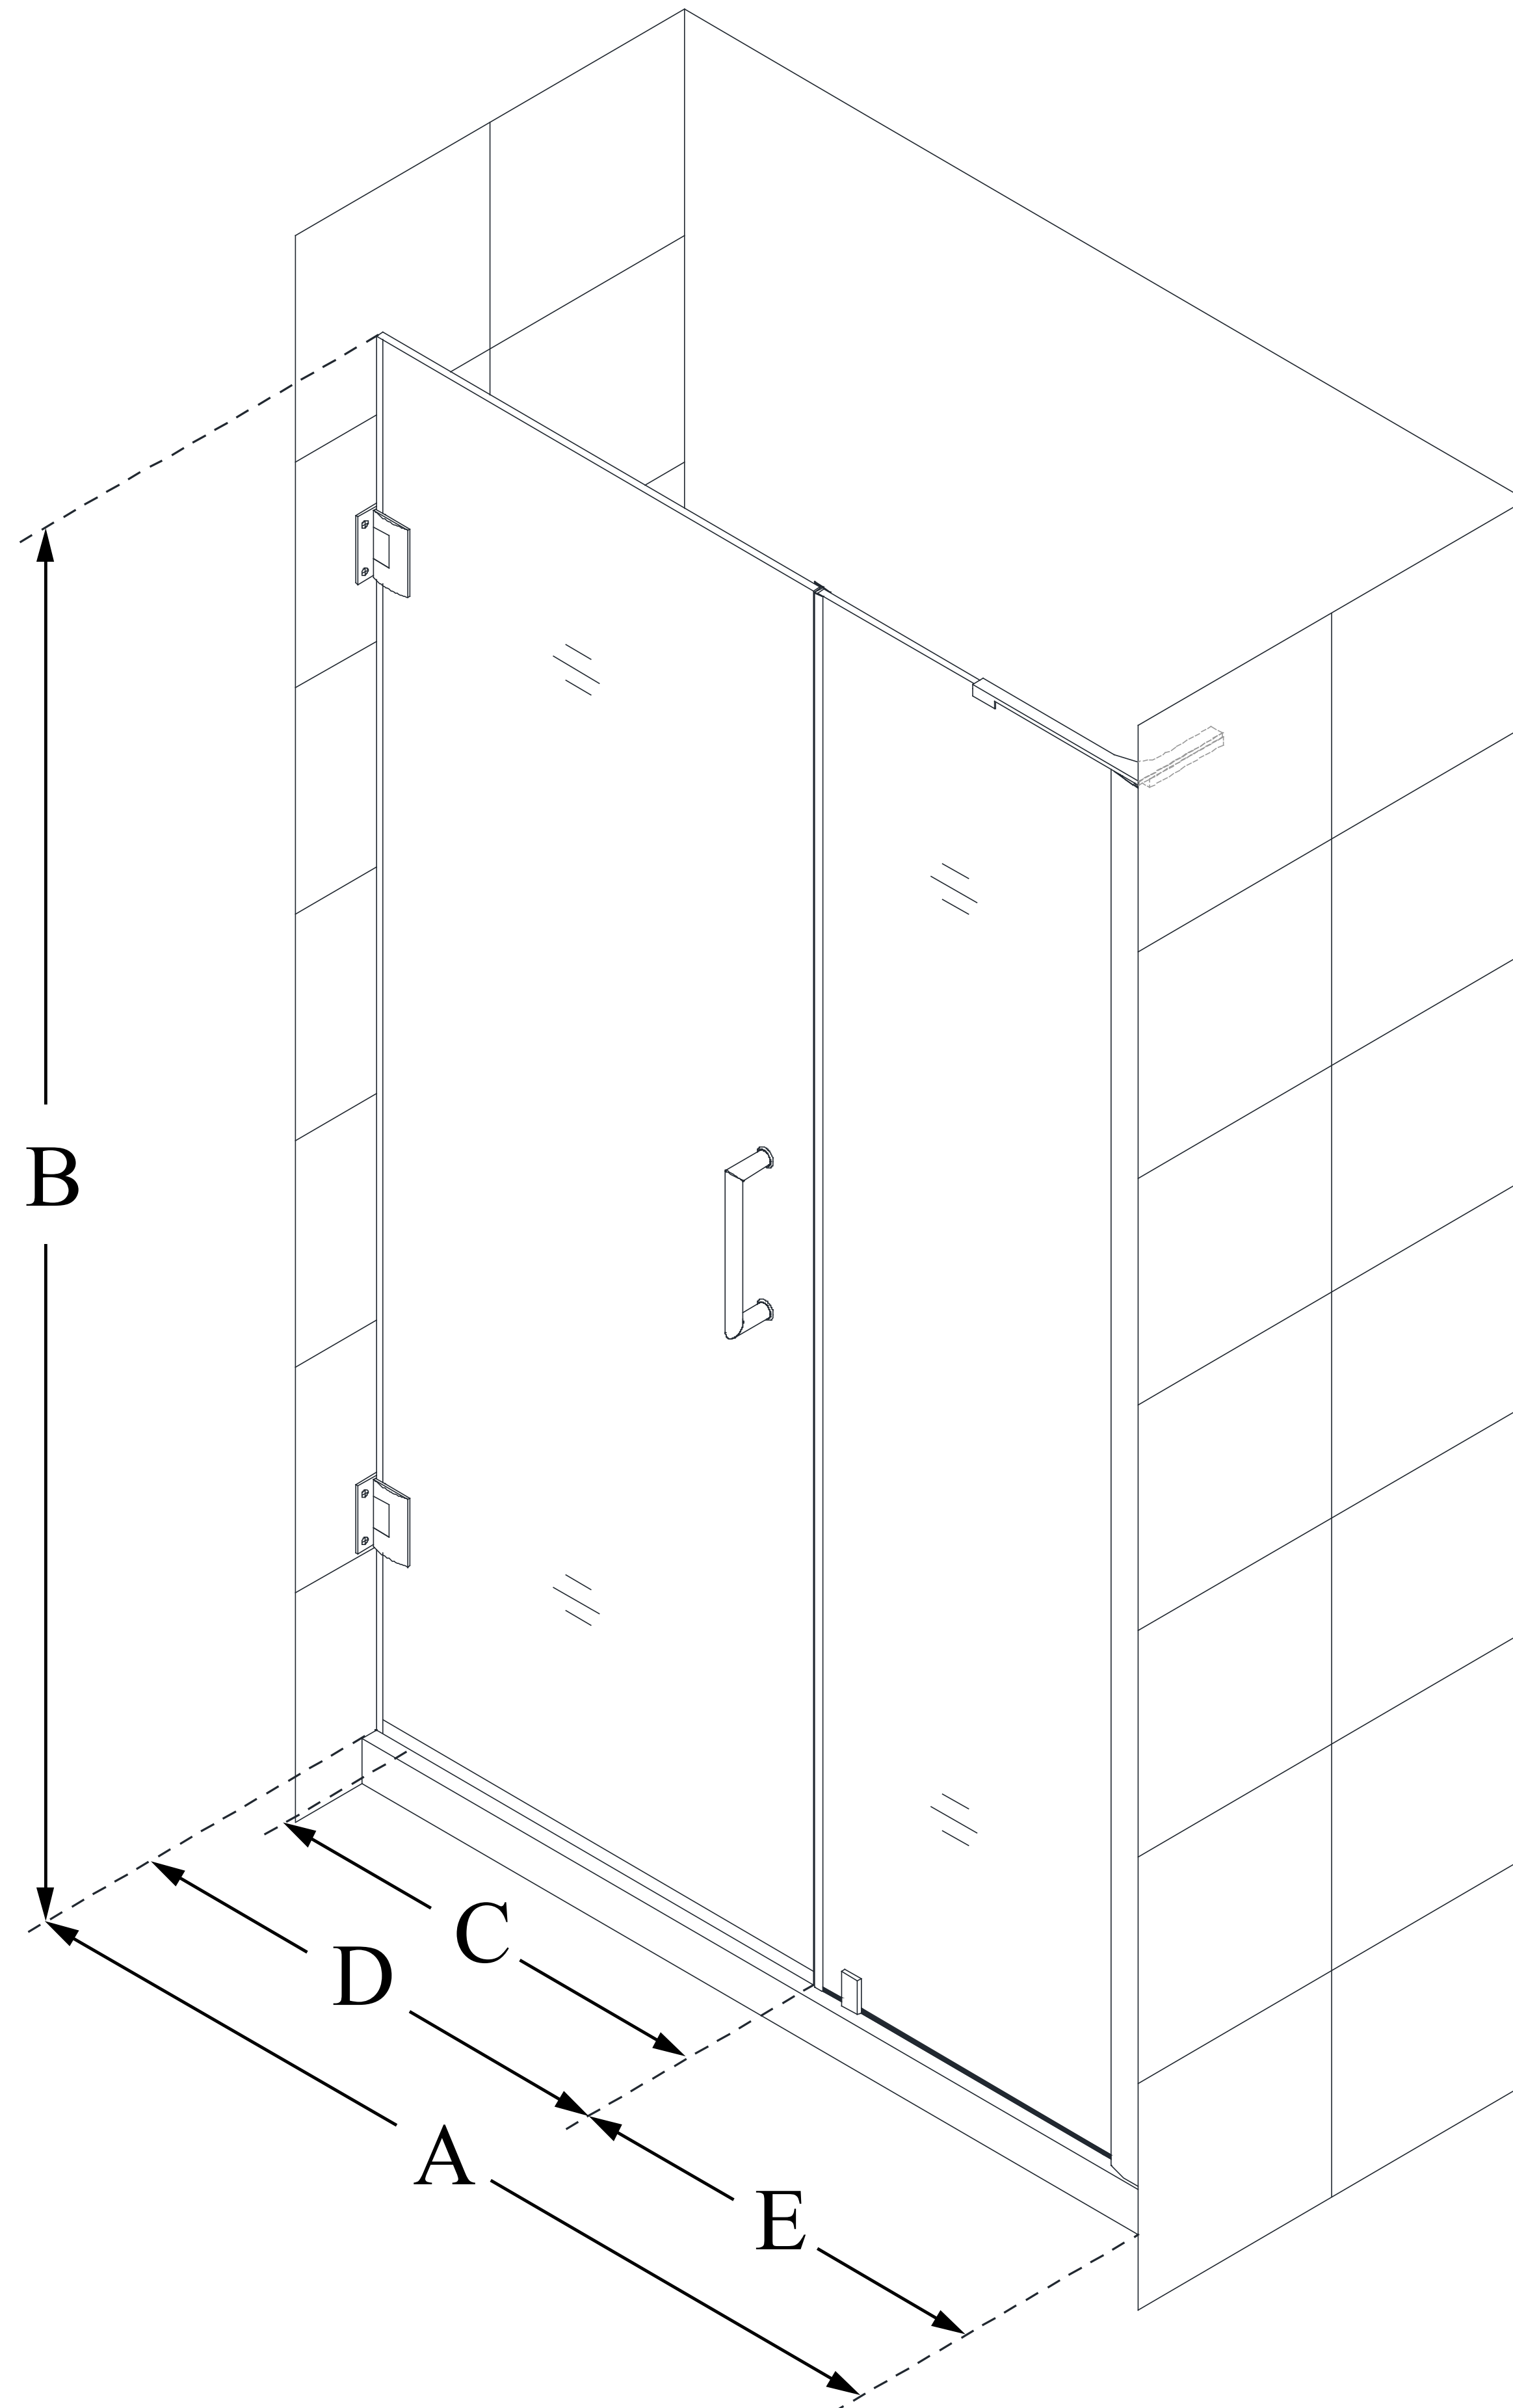

SHDR-2042723

UNIDOOR-LS

DreamLine Unidoor-LS 42-43
in. W x 72 in. H Frameless Hinged
Shower Door with Support Arm

SWING DOOR

**CONFIGURATION
DIMENSIONS:**

A: 42 - 43 in.

MODEL WIDTH

B: 72 in.

MODEL HEIGHT

C: 23 in.

ACCESS WIDTH

D: 24 in.

DOOR WIDTH

E: 18 in.

INLINE PANEL WIDTH

1 1/2 in.

MINIMUM THRESHOLD REQUIRED

Yes (Inline Panel)

DRILLING REQUIRED

DreamLine reserves the right to update or modify the hardware or materials pictured without prior notice for the purpose of product improvement and customer satisfaction.