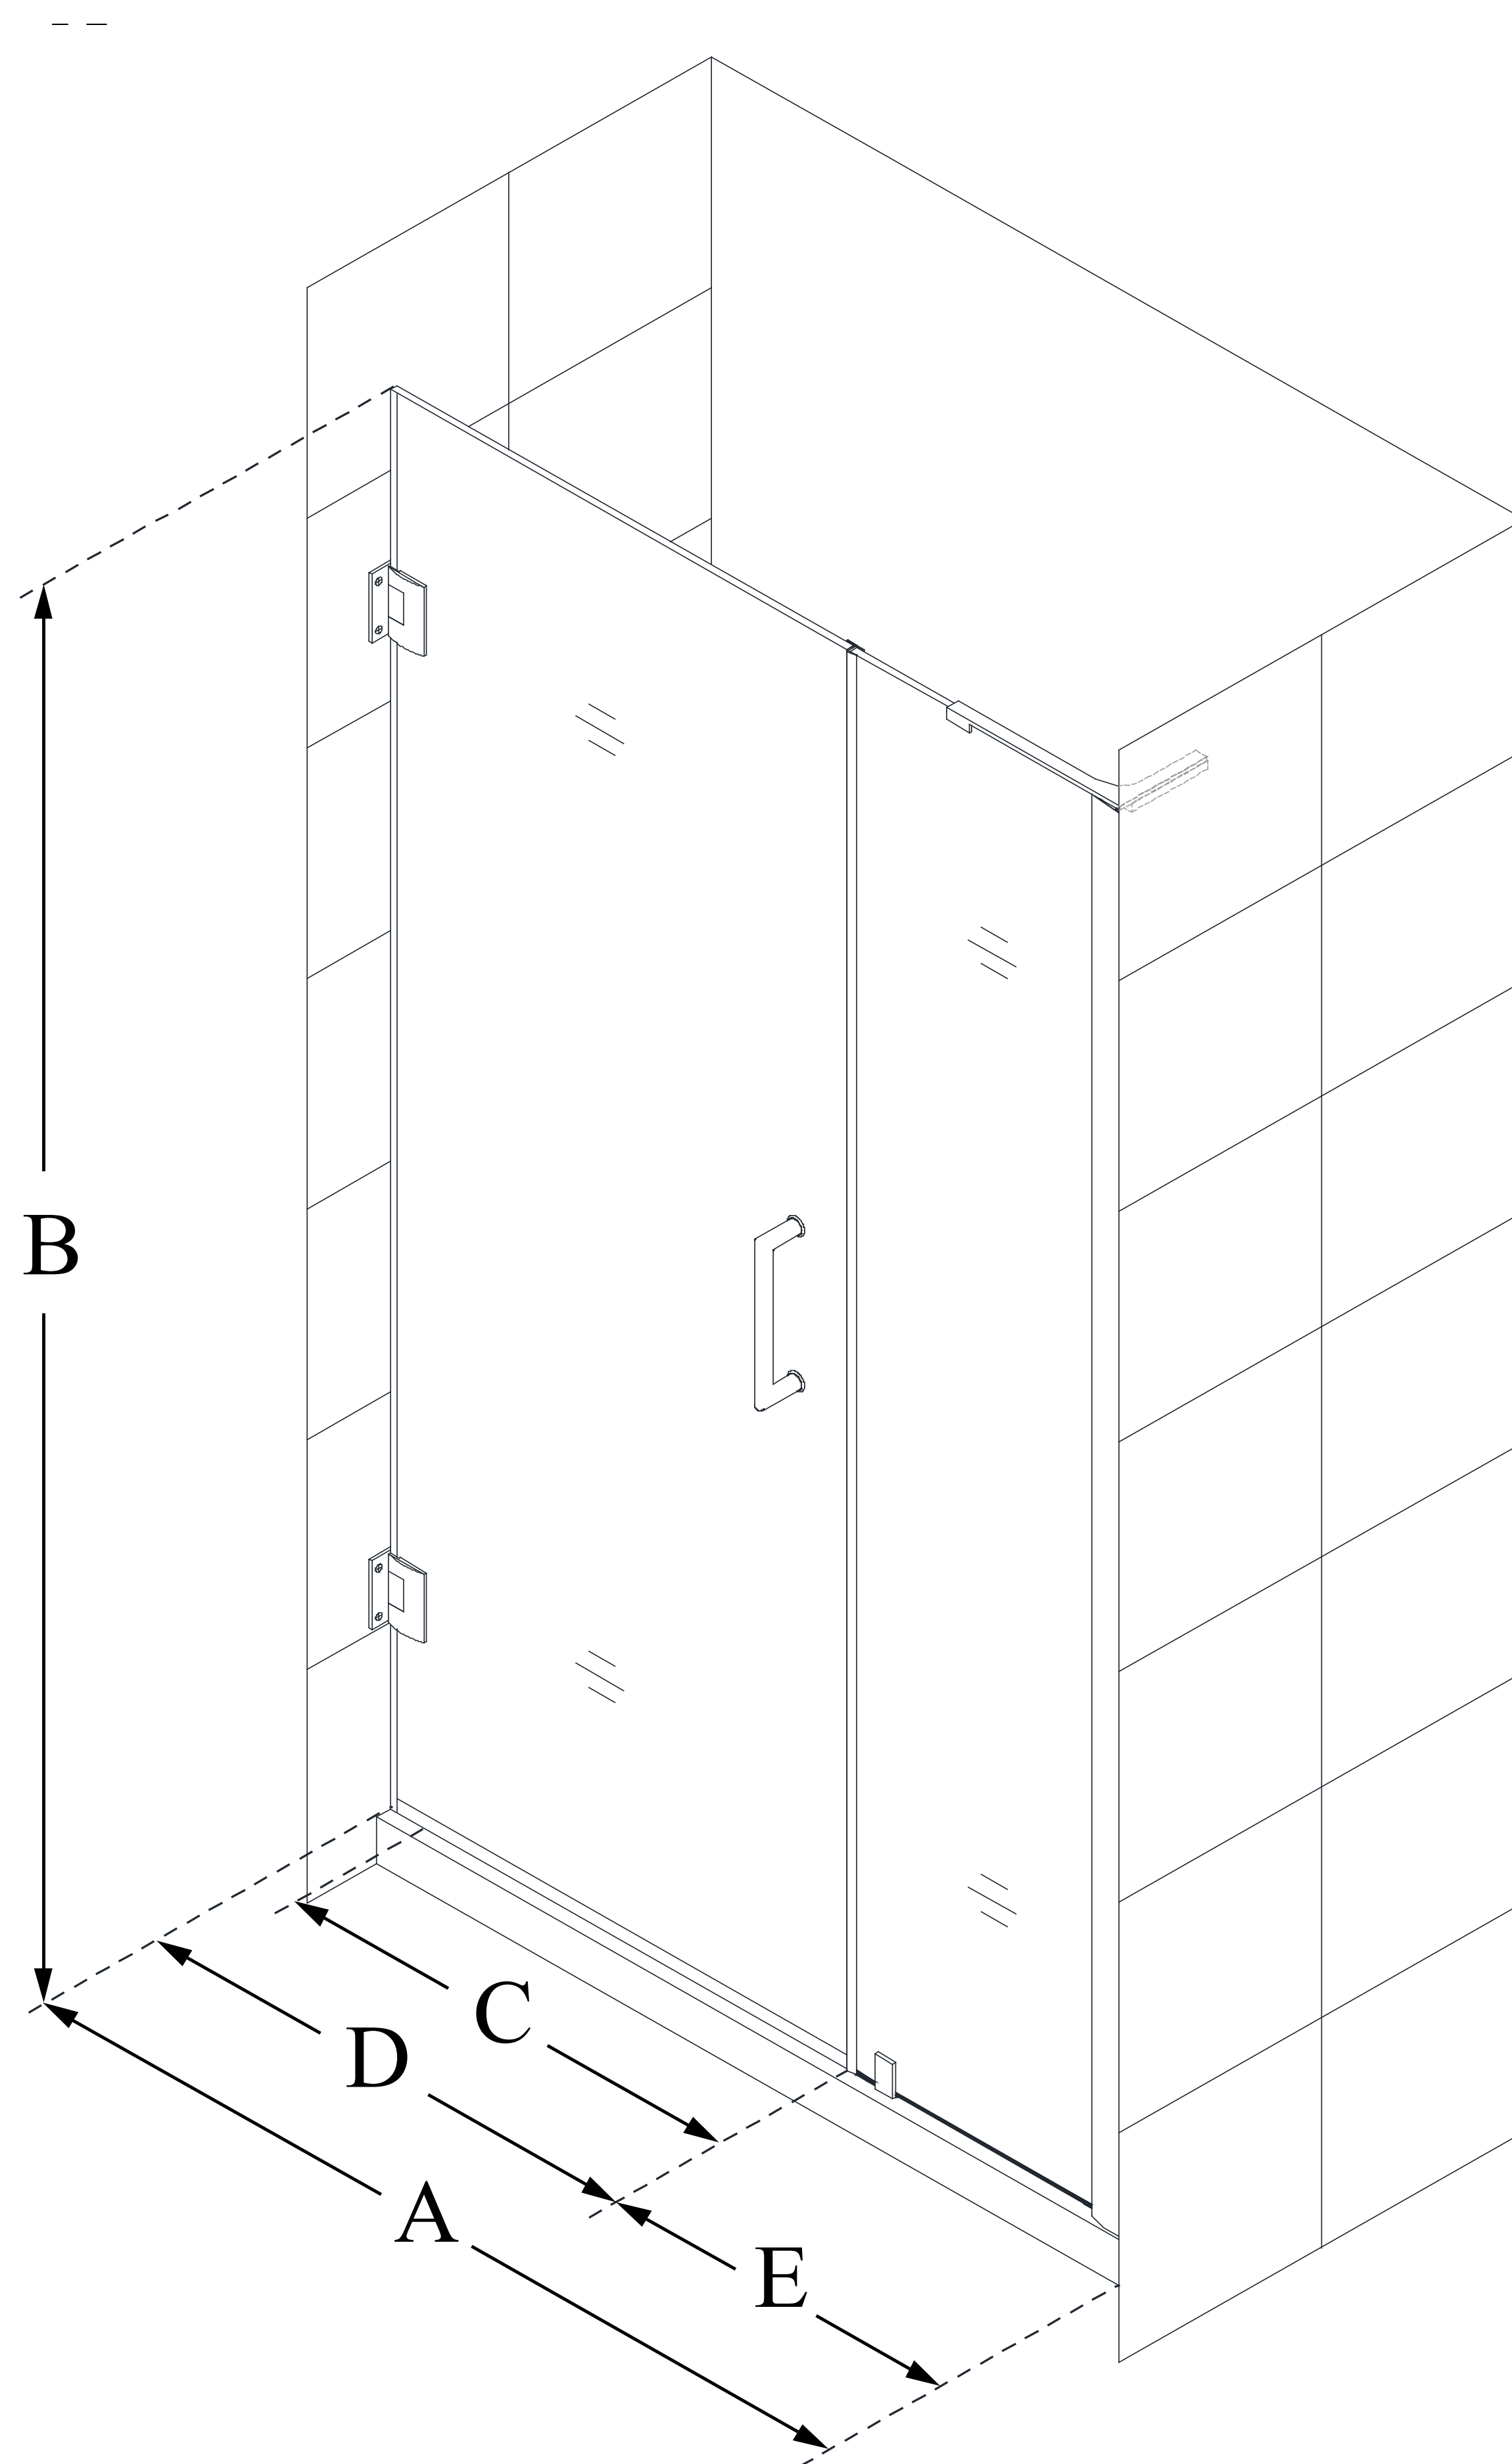

SHDR-2042722

UNIDOOR-LS

DreamLine Unidoor-LS 42-43
in. W x 72 in. H Frameless Hinged
Shower Door with Support Arm

SWING DOOR

CONFIGURATION DIMENSIONS:

A: 42 - 43 in.

MODEL WIDTH

B: 72 in.

MODEL HEIGHT

C: 29 in.

ACCESS WIDTH

D: 30 in.

DOOR WIDTH

E: 12 in.

INLINE PANEL WIDTH

1 1/2 in.

MINIMUM THRESHOLD REQUIRED

Yes (Inline Panel)

DRILLING REQUIRED

DreamLine reserves the right to update or modify the hardware or materials pictured without prior notice for the purpose of product improvement and customer satisfaction.