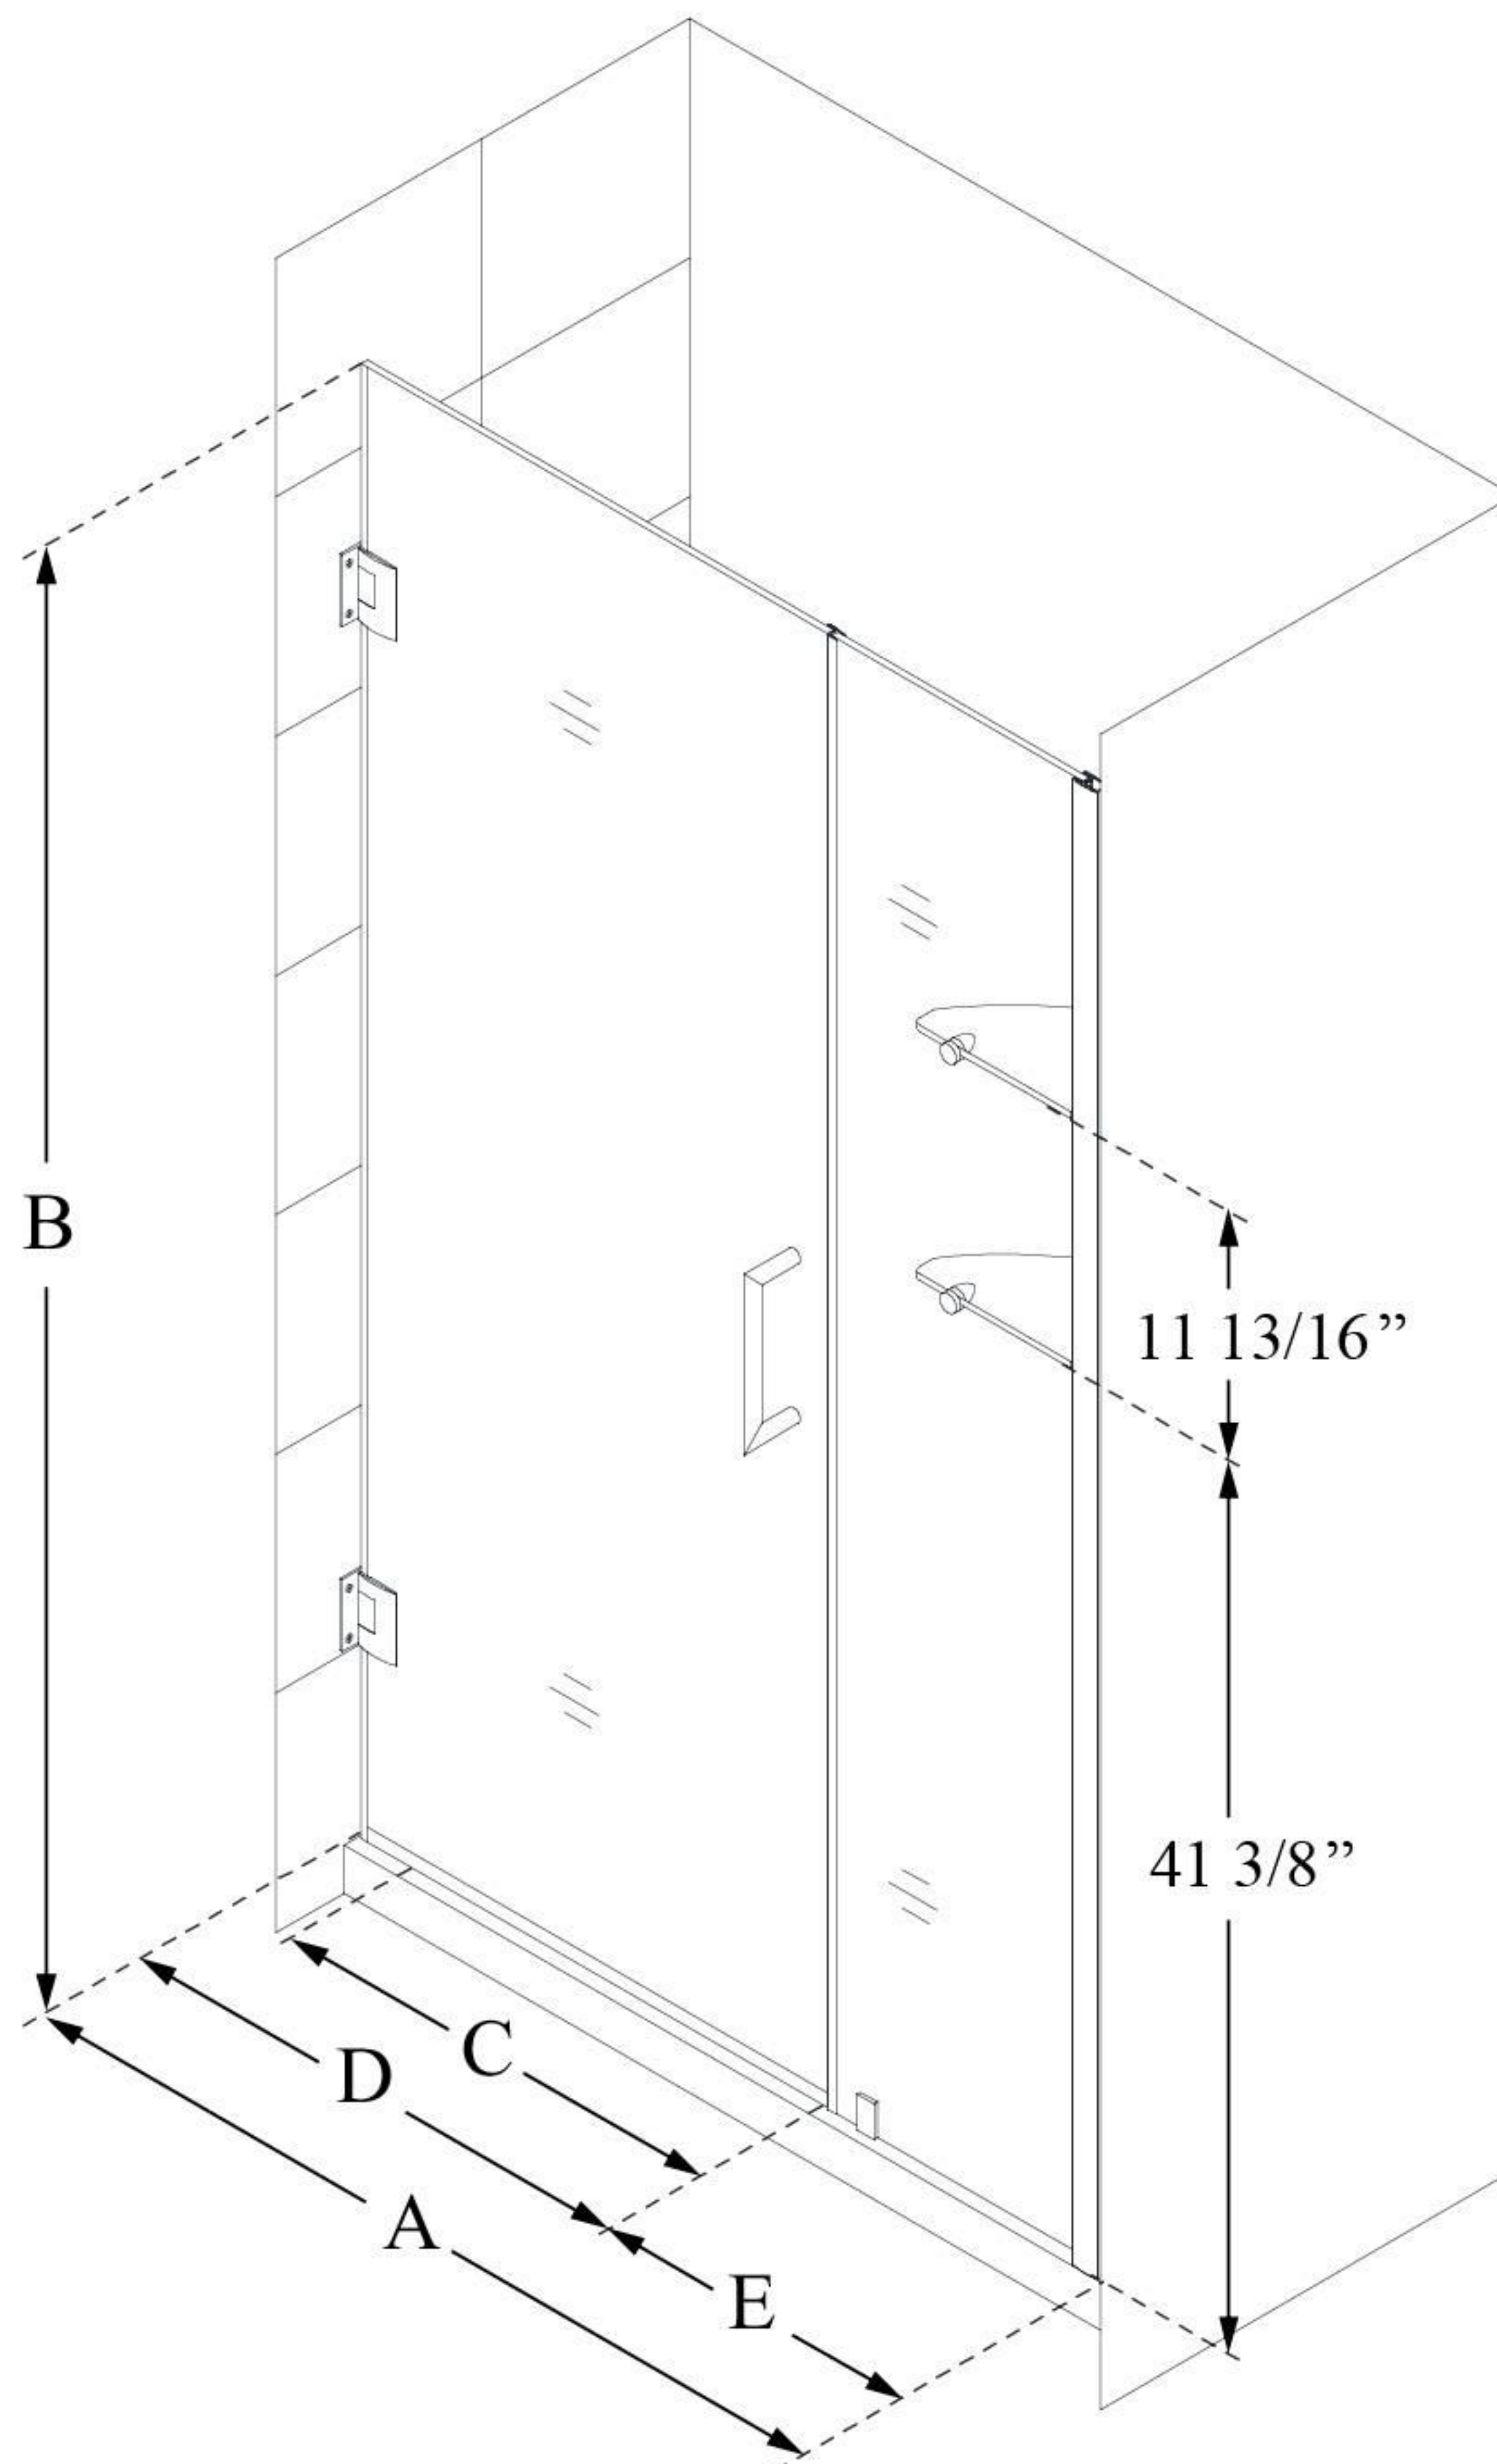

SHDR-20427210S

UNIDOOR

DreamLine Unidoor 42-43" W x
72" H Frameless Hinged Shower
Door with Shelves, Clear Glass

SWING DOOR

CONFIGURATION DIMENSIONS:

A: 42 - 43"

MODEL WIDTH

B: 72"

MODEL HEIGHT

C: 29"

ACCESS WIDTH

D: 30"

DOOR WIDTH

E: 12"

INLINE PANEL WIDTH

DreamLine reserves the right to update or modify the hardware or materials pictured without prior notice for the purpose of product improvement and customer satisfaction.