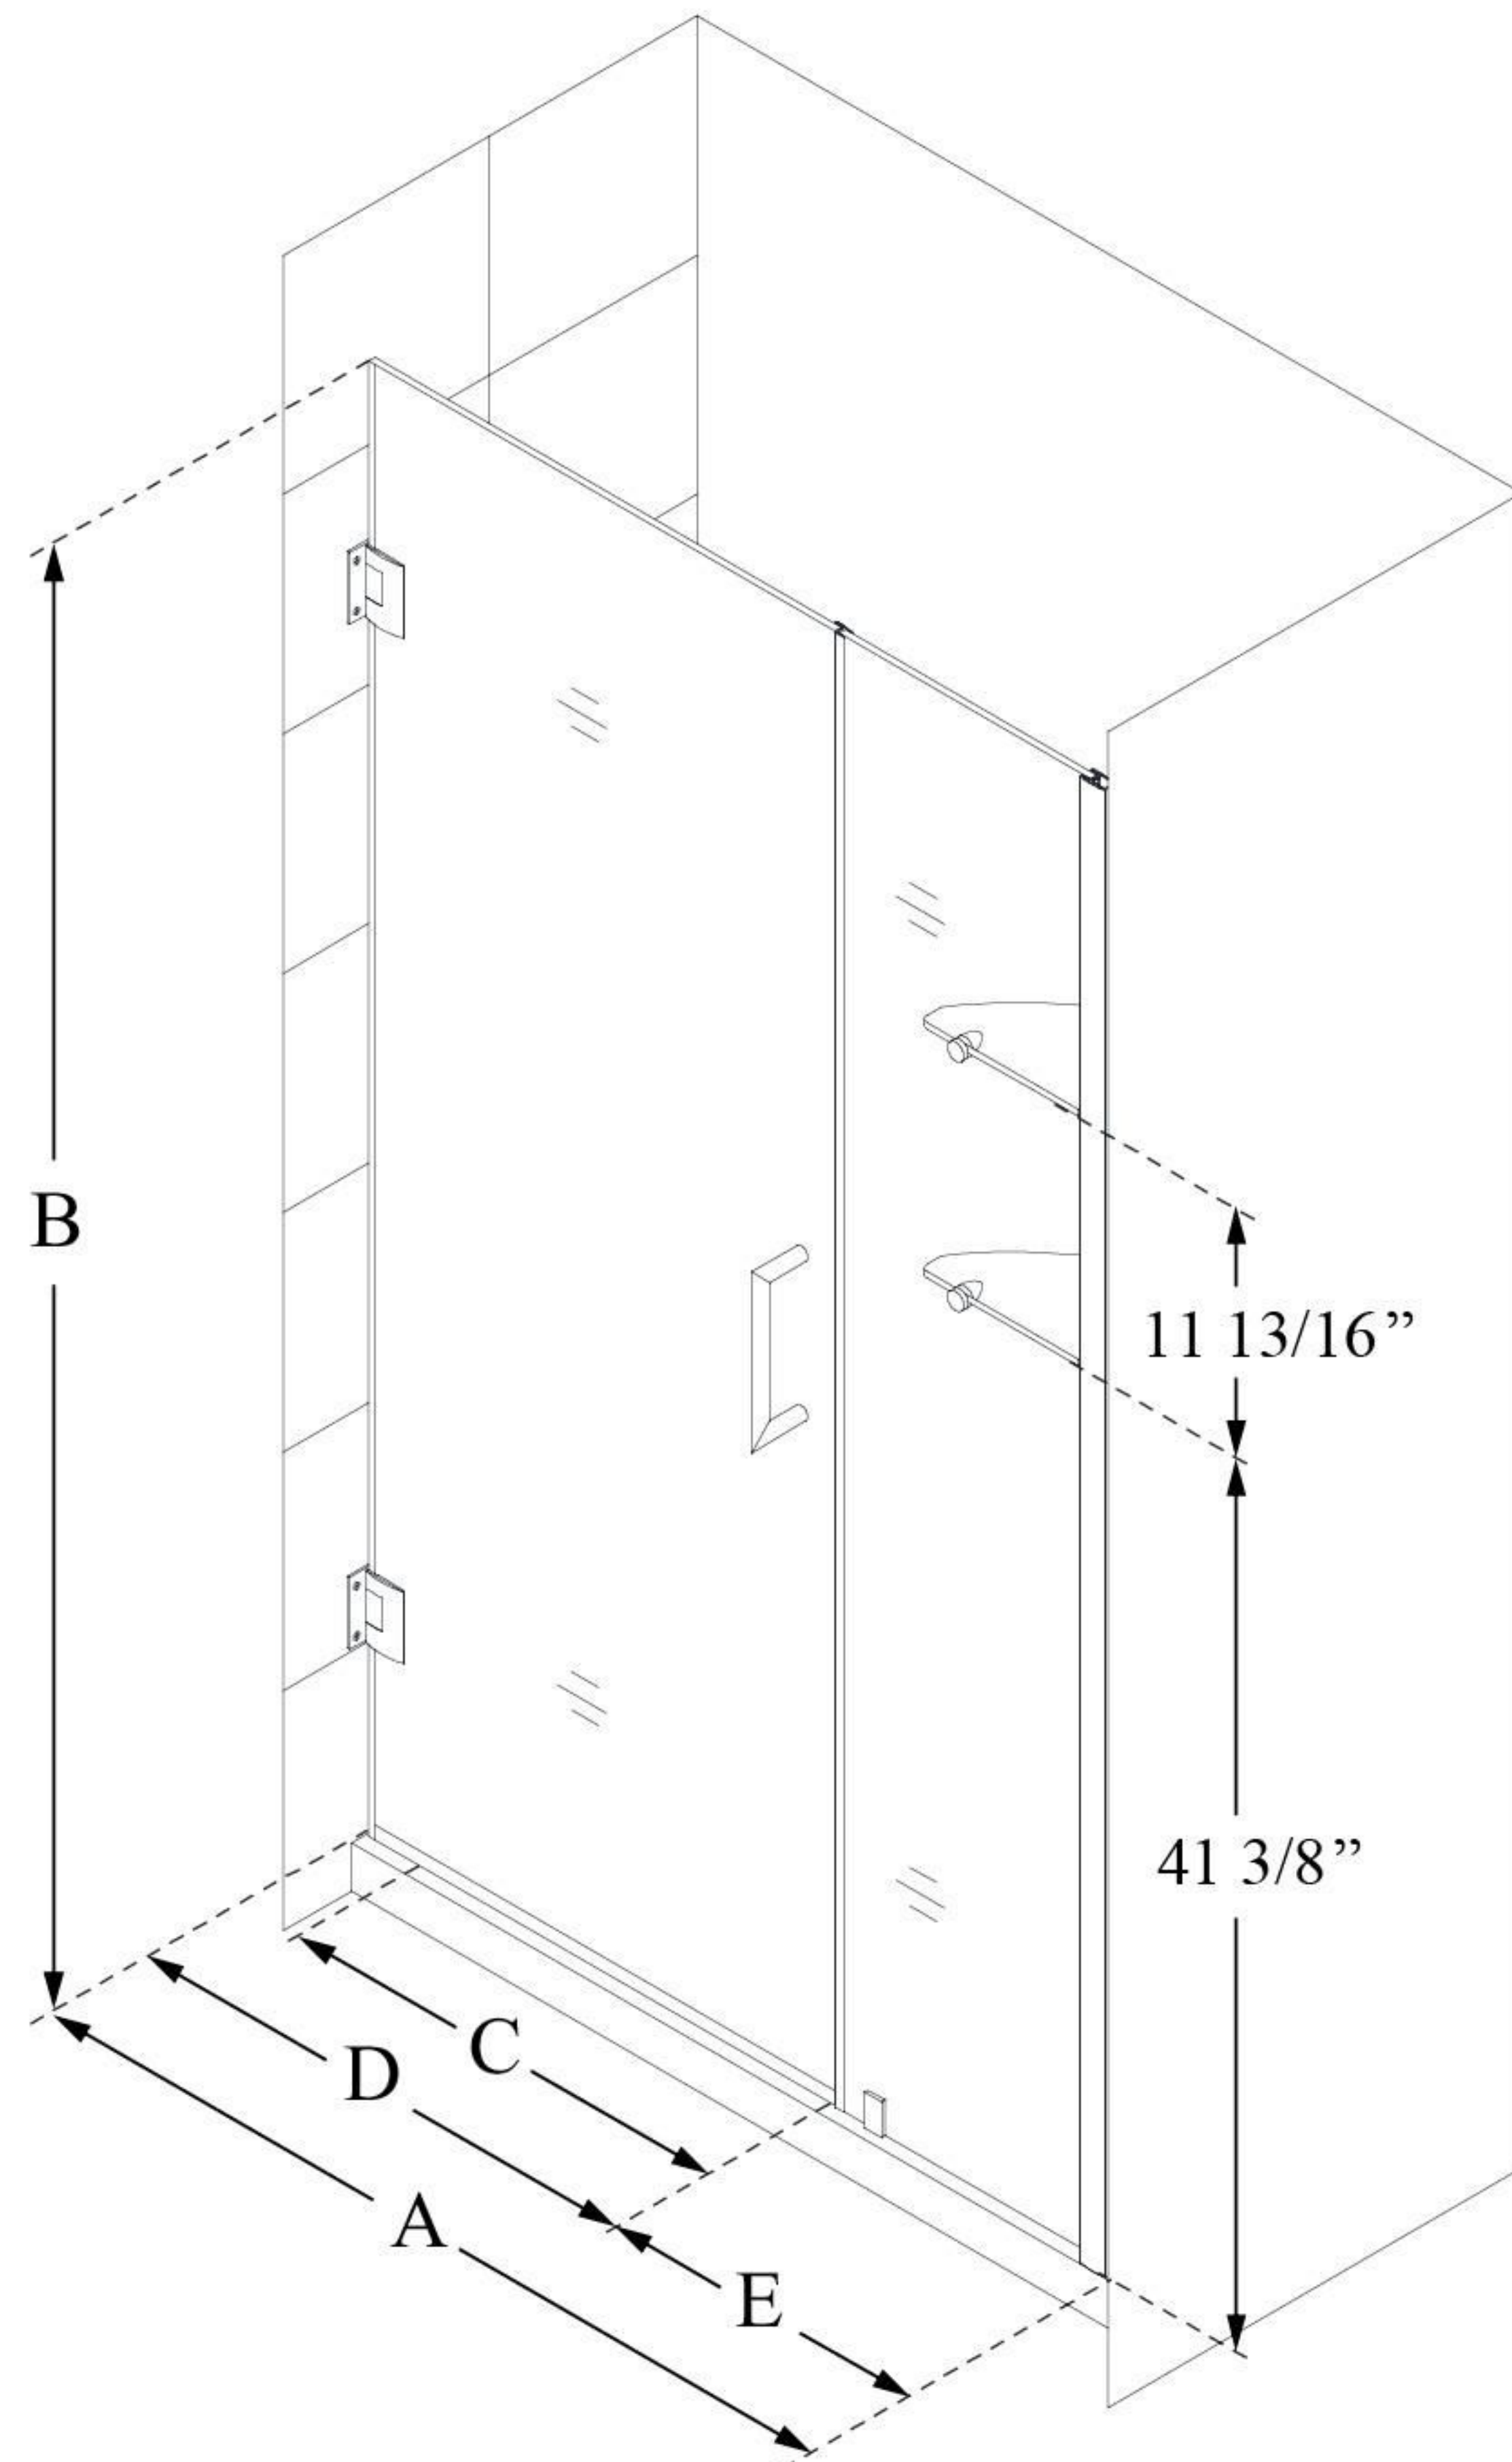

SHDR-20427210CS

UNIDOOR

DreamLine Unidoor 42-43" W x
72" H Frameless Hinged Shower
Door with Shelves, Clear Glass

SWING DOOR

CONFIGURATION DIMENSIONS:

A: 42 - 43"

MODEL WIDTH

B: 72"

MODEL HEIGHT

C: 23"

ACCESS WIDTH

D: 24"

DOOR WIDTH

E: 18"

INLINE PANEL WIDTH

DreamLine reserves the right to update or modify the hardware or materials pictured without prior notice for the purpose of product improvement and customer satisfaction.