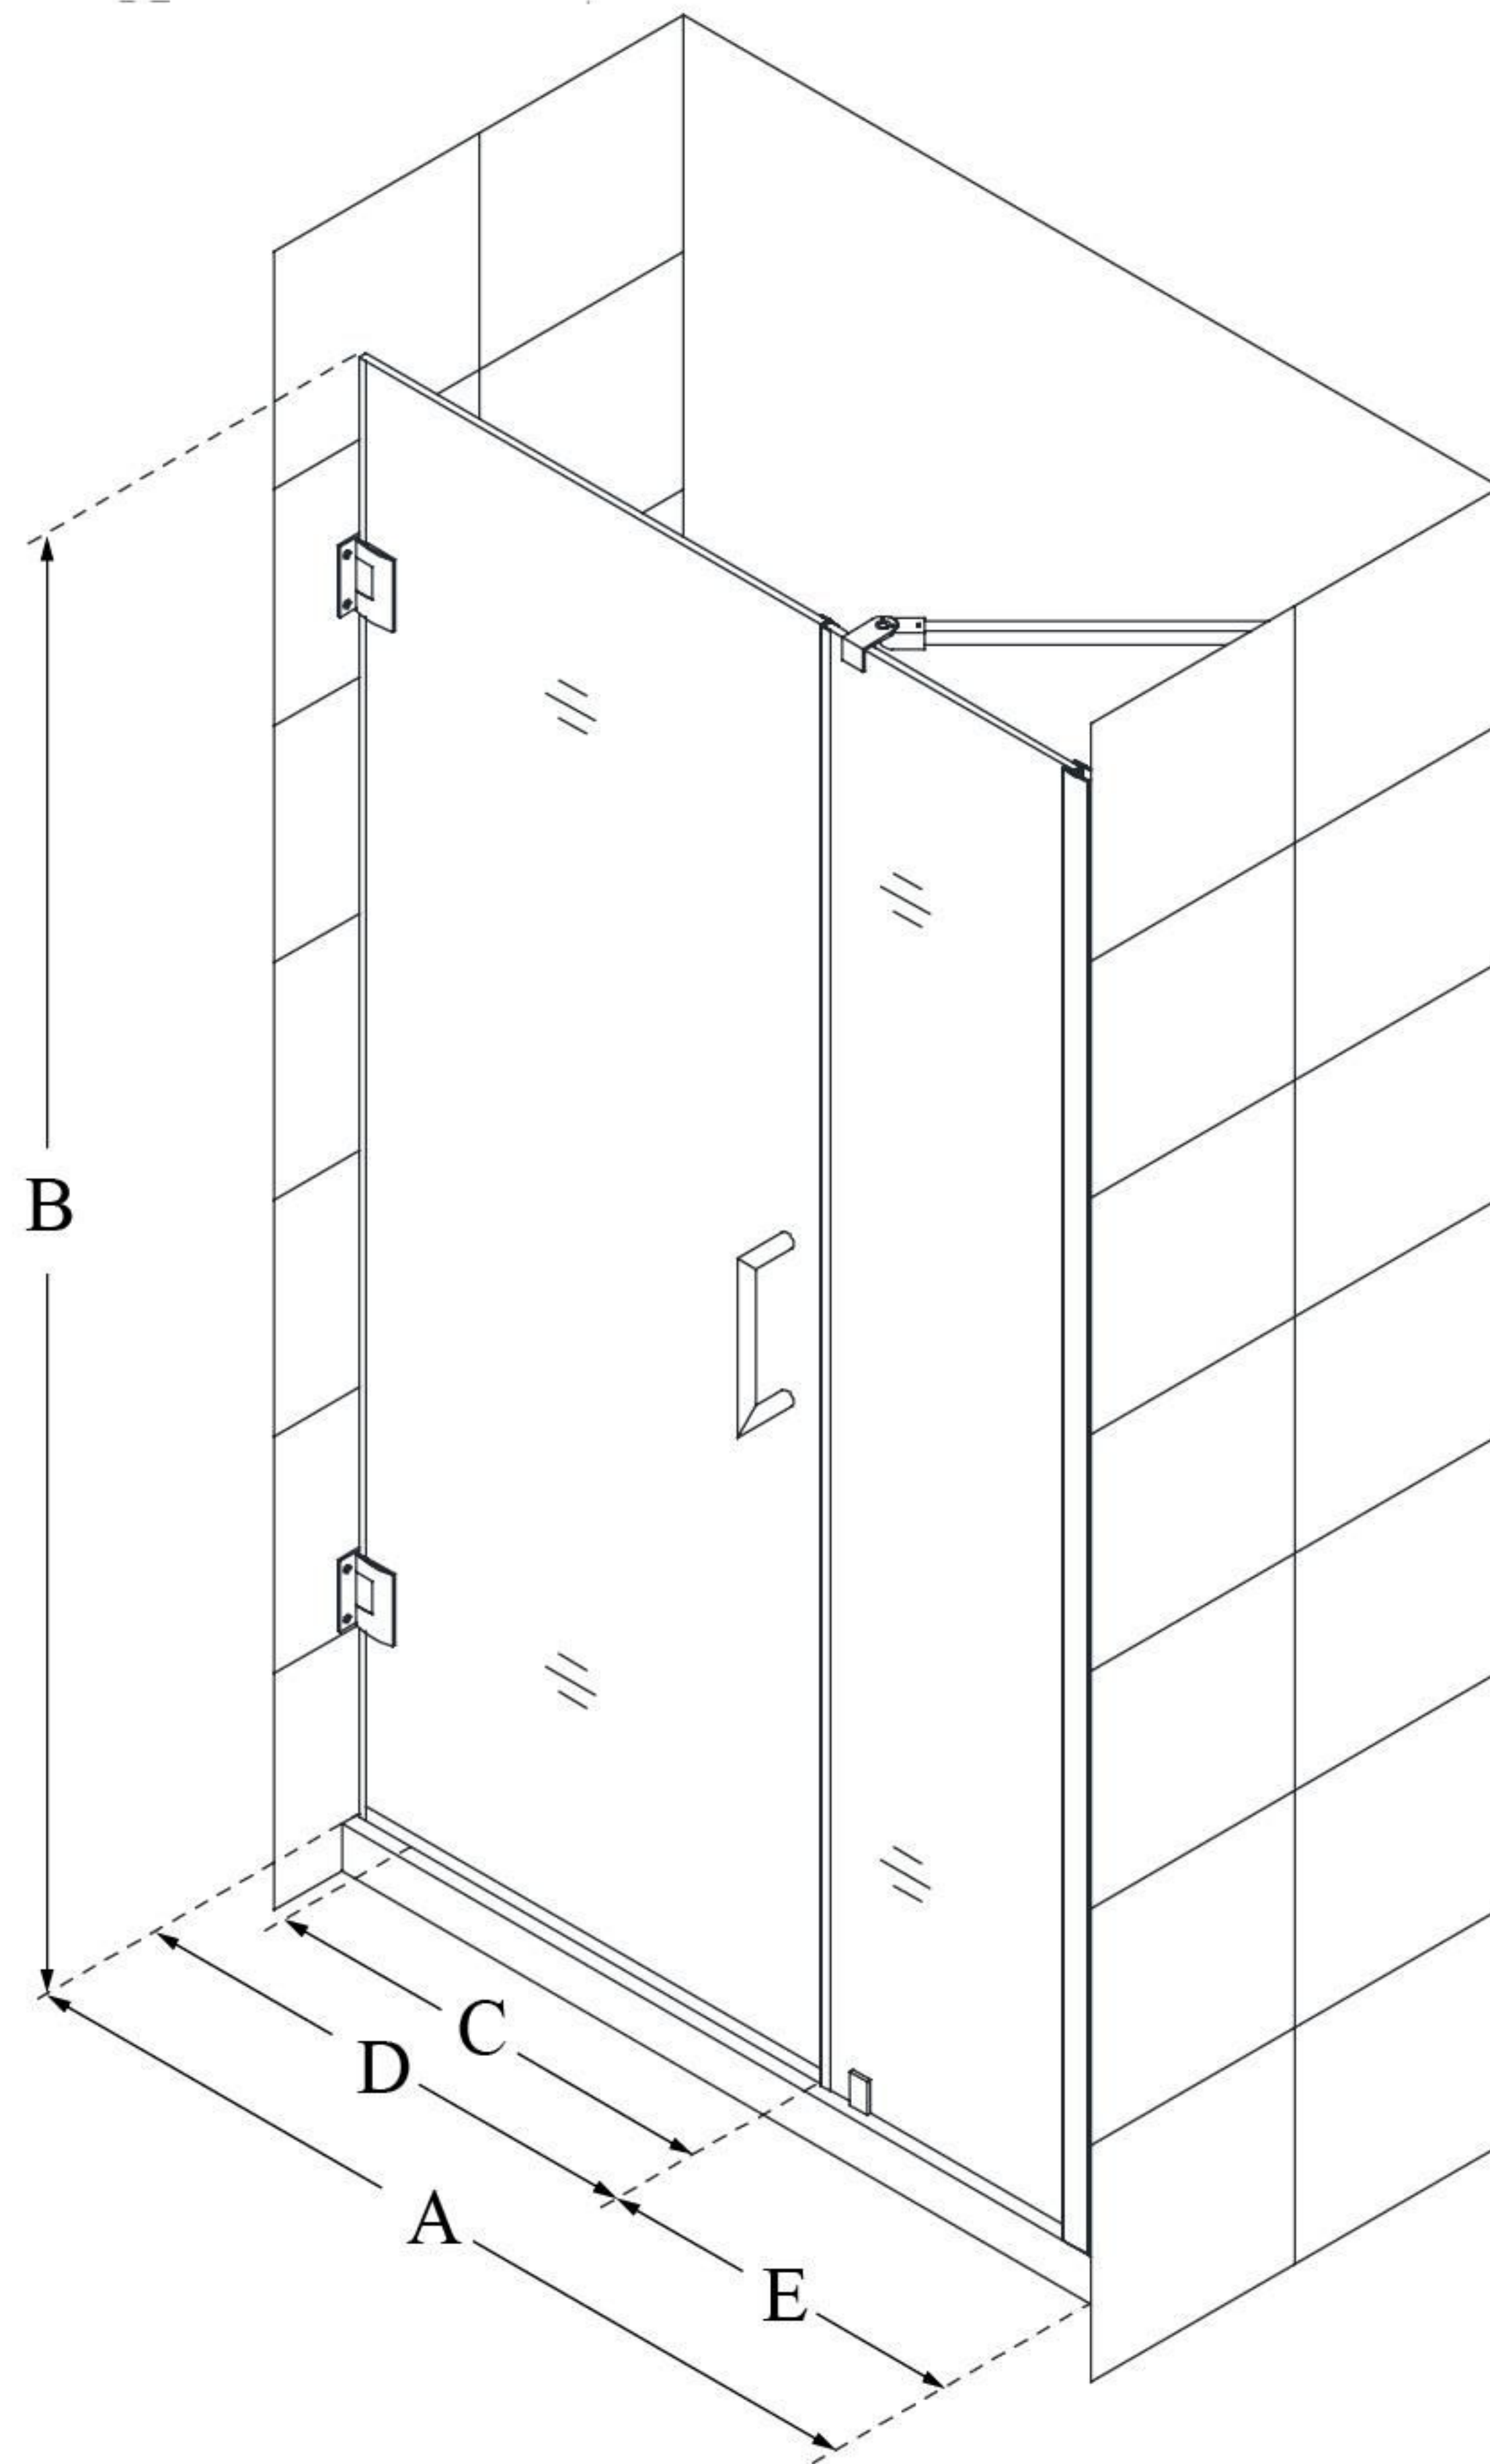

SHDR-20427210C

UNIDOOR

DreamLine Unidoor 42-43" W x
72" H Frameless Hinged Shower
Door with Support Arm, Clear
Glass

SWING DOOR

CONFIGURATION DIMENSIONS:

A: 42 - 43"

MODEL WIDTH

B: 72"

MODEL HEIGHT

C: 23"

ACCESS WIDTH

D: 24"

DOOR WIDTH

E: 18"

INLINE PANEL WIDTH

DreamLine reserves the right to update or modify the hardware or materials pictured without prior notice for the purpose of product improvement and customer satisfaction.