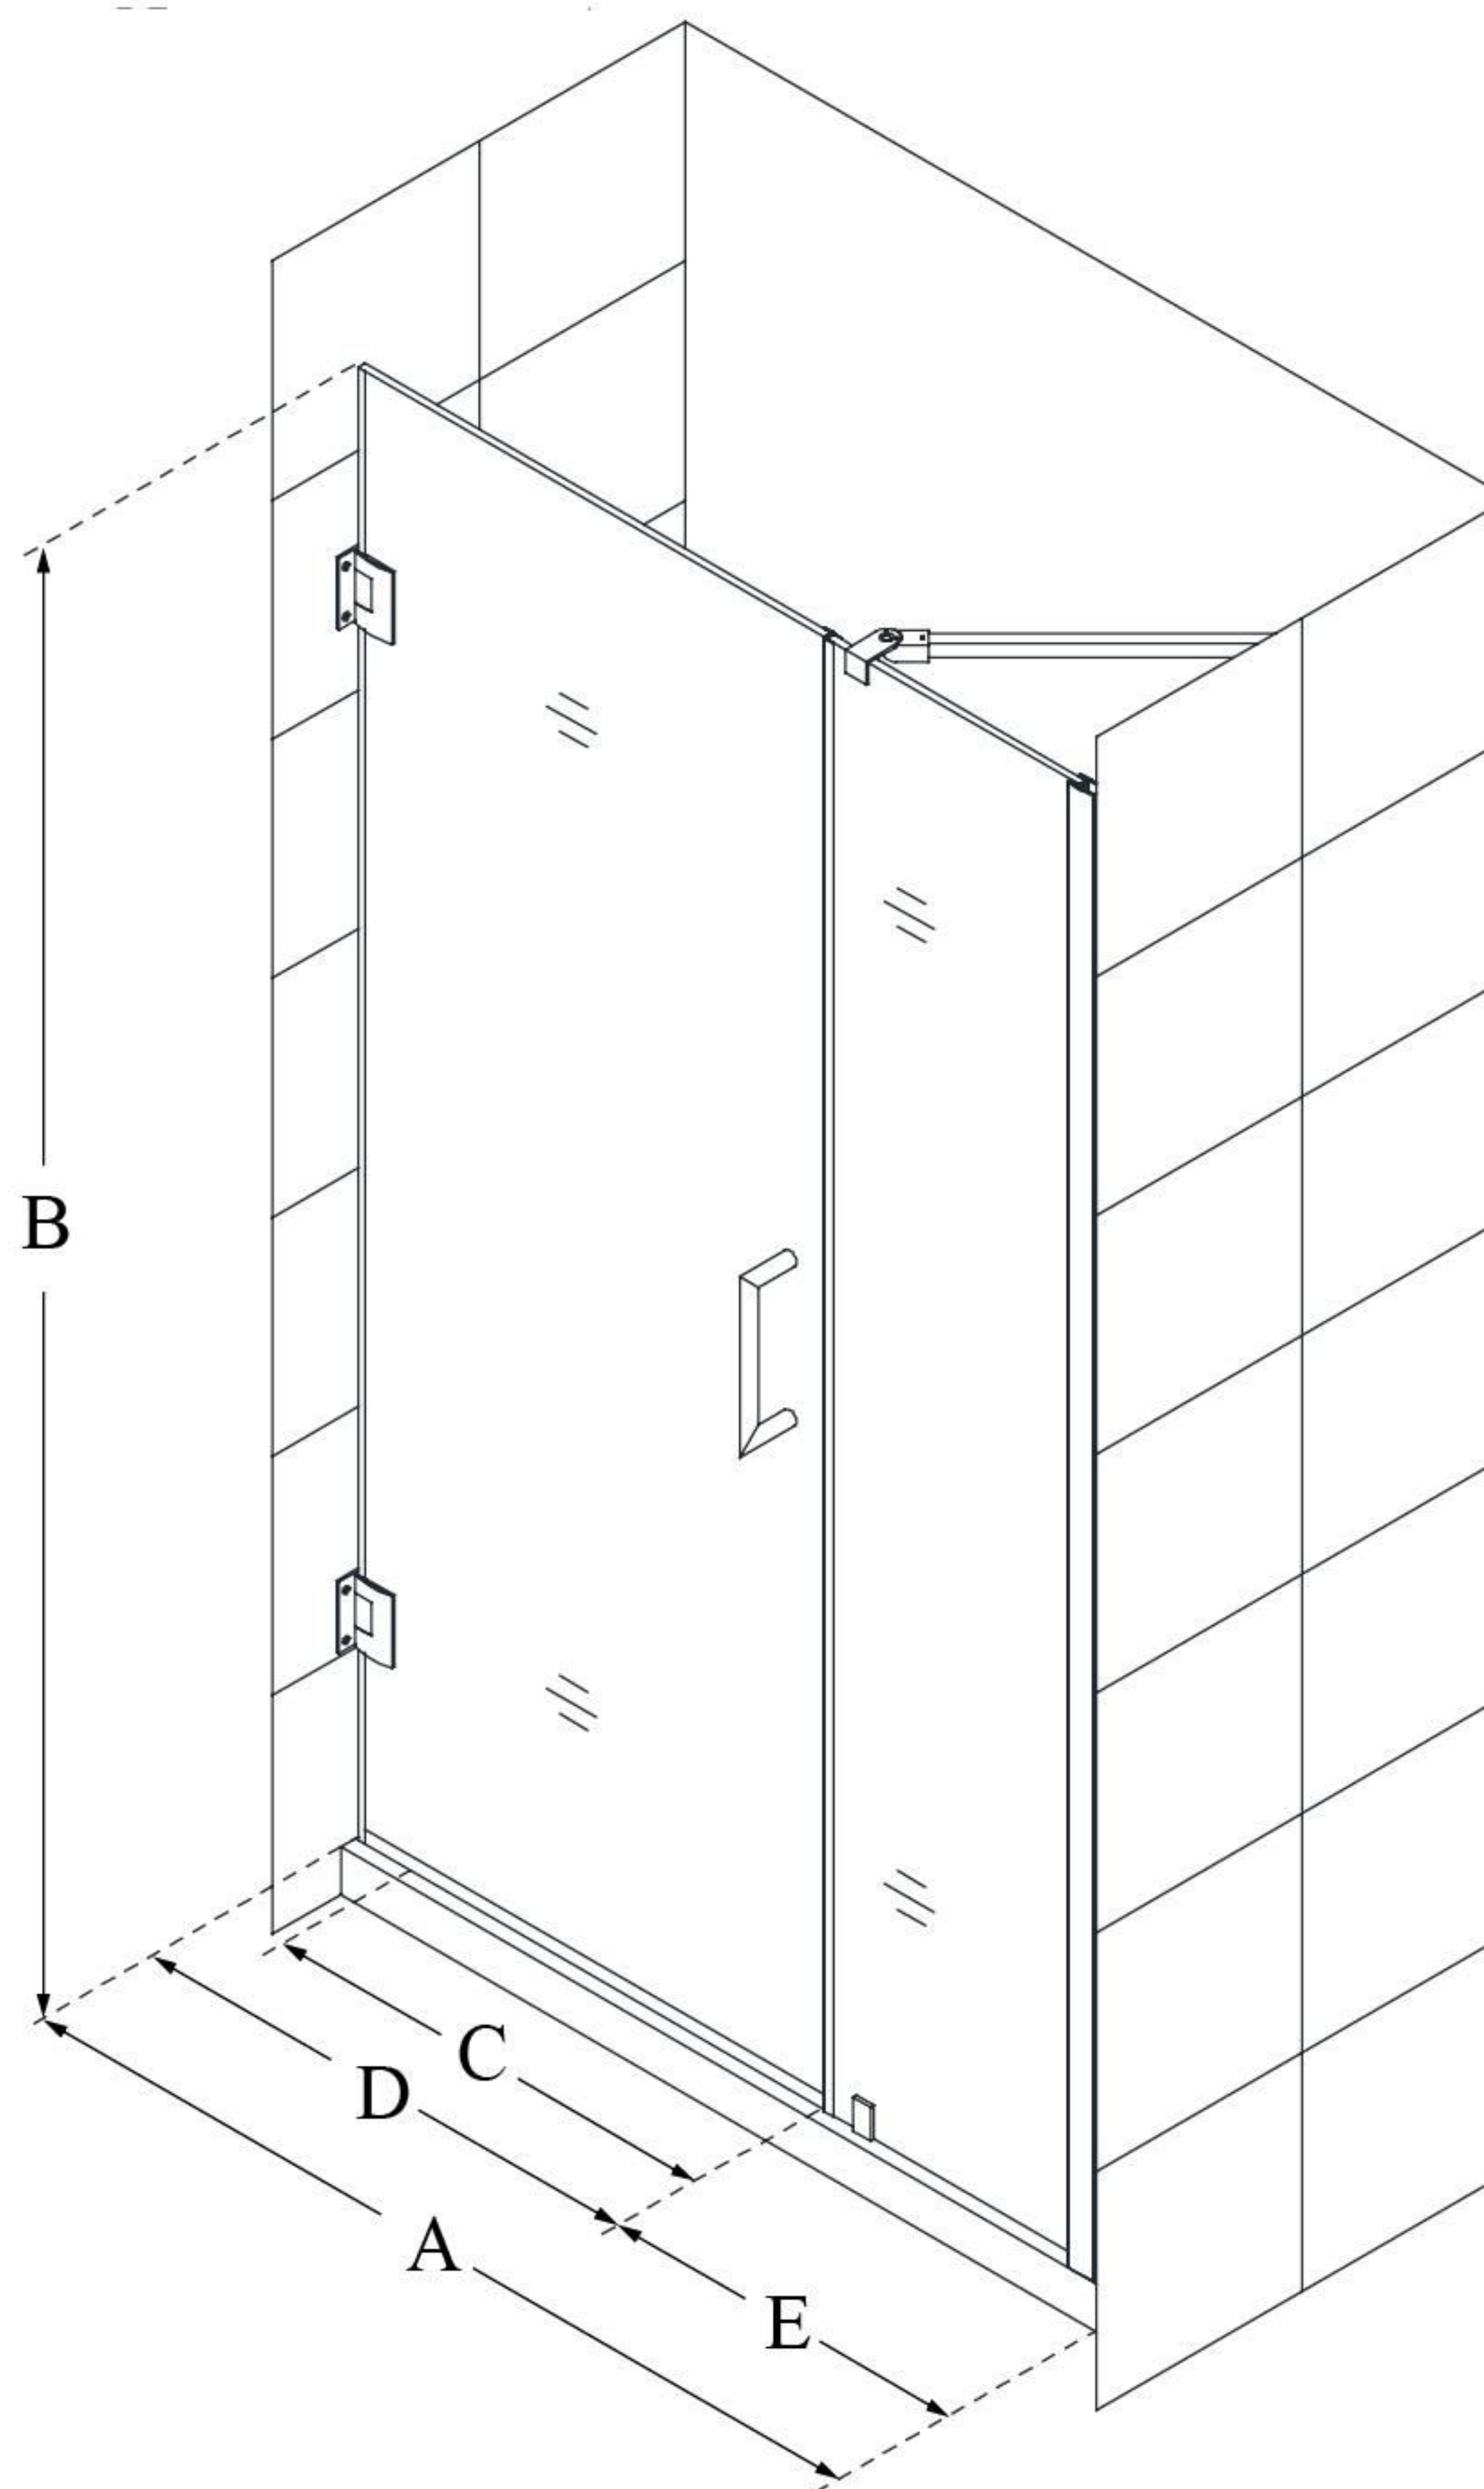

## UNIDOOR

DreamLine Unidoor 42-43" W x  
72" H Frameless Hinged Shower  
Door with Support Arm, Clear  
Glass

**SWING DOOR**

### CONFIGURATION DIMENSIONS:

**A: 42 - 43"**

MODEL WIDTH

**B: 72"**

MODEL HEIGHT

**C: 29"**

ACCESS WIDTH

**D: 30"**

DOOR WIDTH

**E: 12"**

INLINE PANEL WIDTH

DreamLine reserves the right to update or modify the hardware or materials pictured without prior notice for the purpose of product improvement and customer satisfaction.