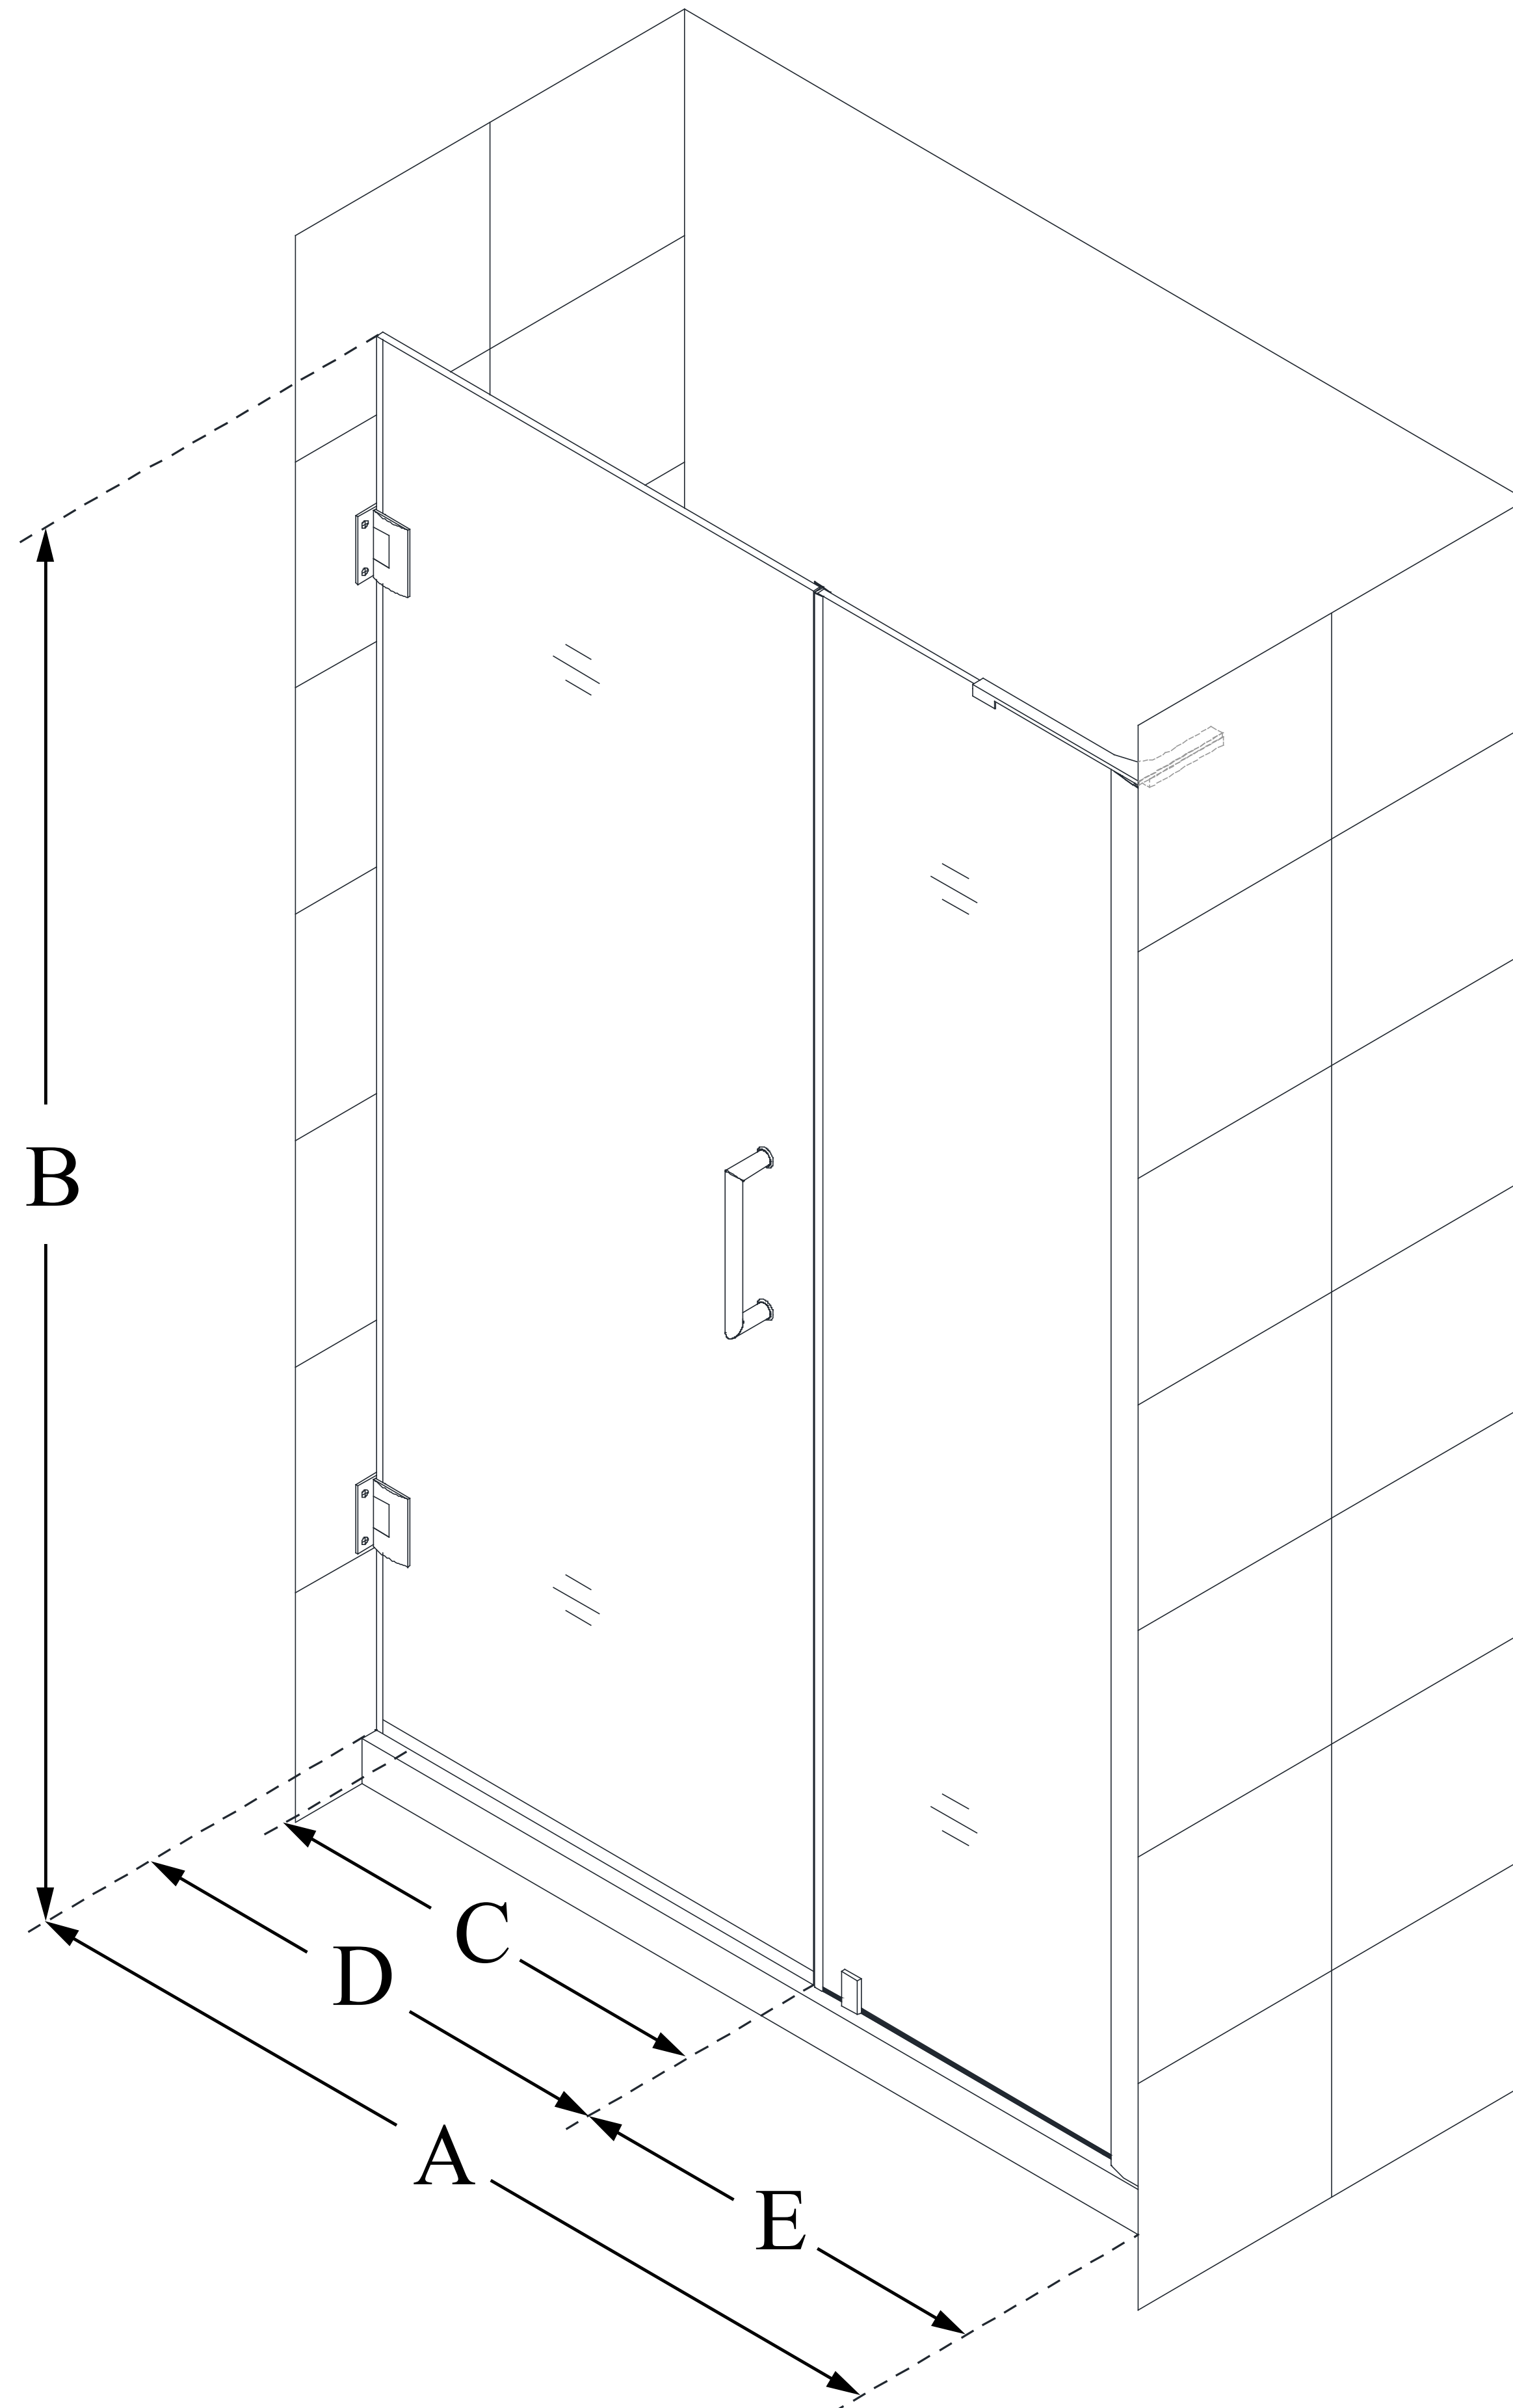

SHDR-2041723

UNIDOOR-LS

DreamLine Unidoor-LS 41-42 in.
W x 72 in. H Frameless Hinged
Shower Door with Support Arm

SWING DOOR

CONFIGURATION DIMENSIONS:

A: 41 - 42 in.

MODEL WIDTH

B: 72 in.

MODEL HEIGHT

C: 22 in.

ACCESS WIDTH

D: 23 in.

DOOR WIDTH

E: 18 in.

INLINE PANEL WIDTH

1 1/2 in.

MINIMUM THRESHOLD REQUIRED

Yes (Inline Panel)

DRILLING REQUIRED

DreamLine reserves the right to update or modify the hardware or materials pictured without prior notice for the purpose of product improvement and customer satisfaction.