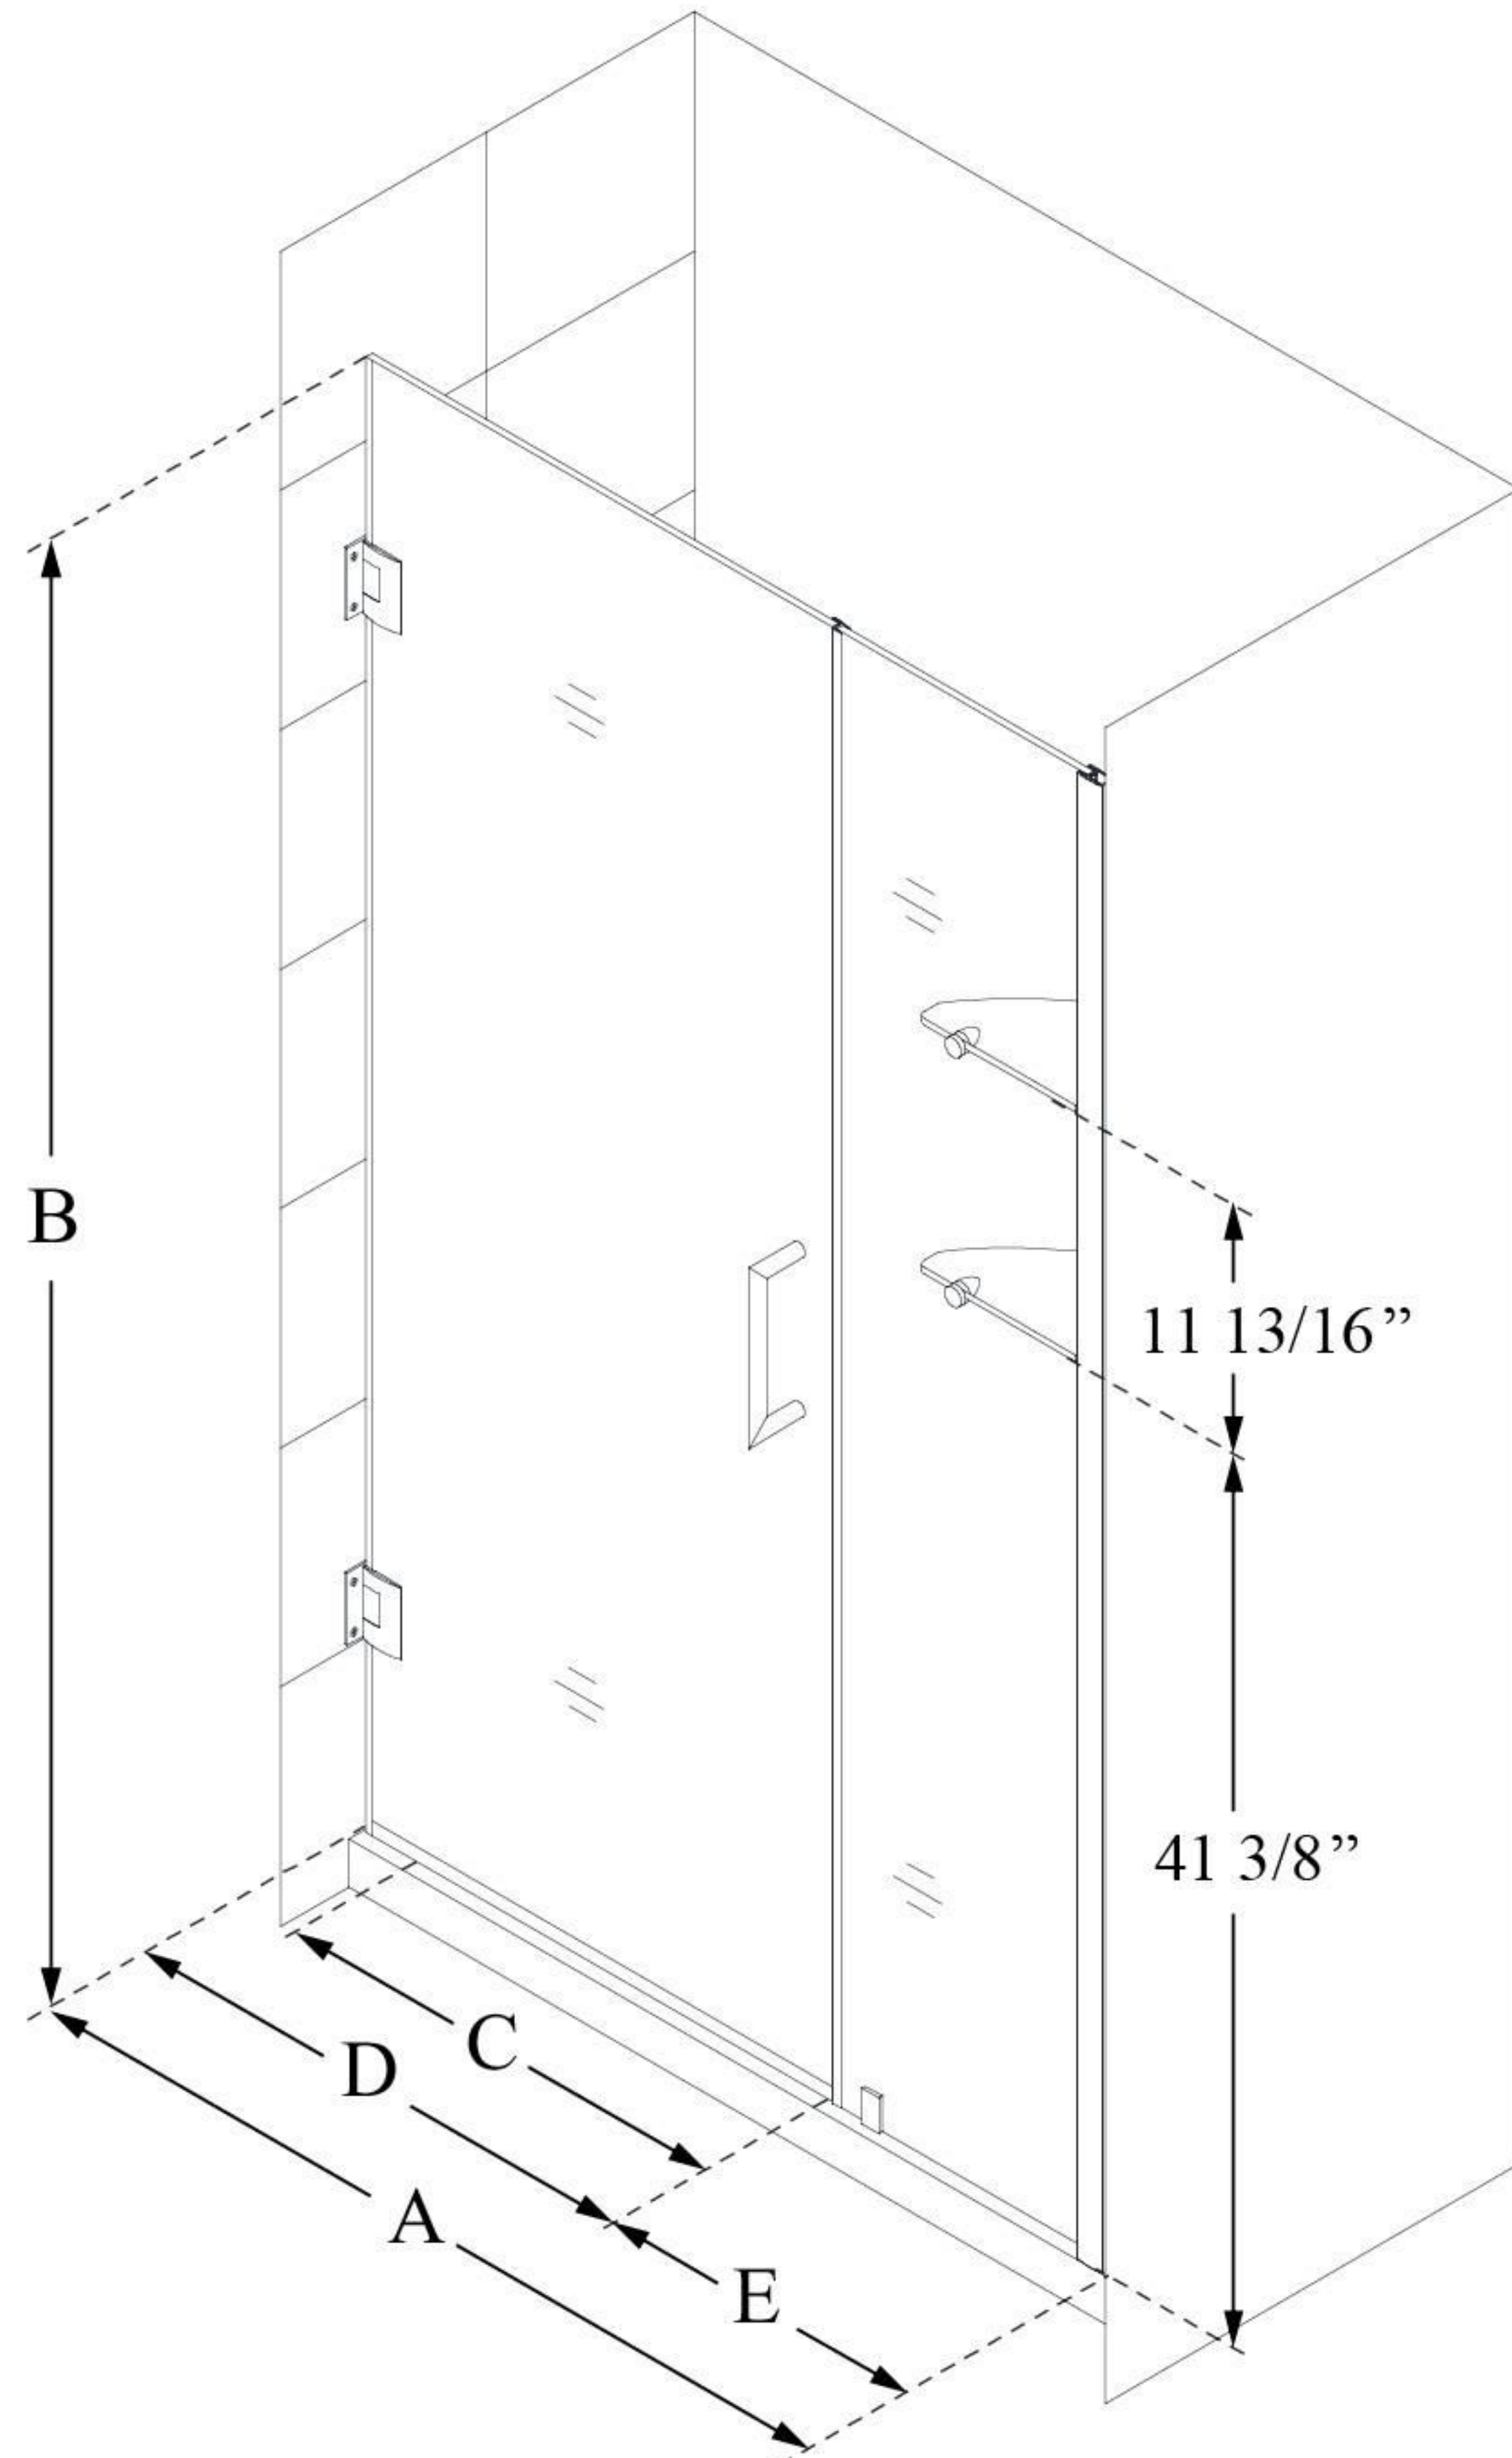

SHDR-20417210S

UNIDOOR

DreamLine Unidoor 41-42" W x 72"
H Frameless Hinged Shower Door
with Shelves, Clear Glass

SWING DOOR

CONFIGURATION DIMENSIONS:

A: 41 - 42"

MODEL WIDTH

B: 72"

MODEL HEIGHT

C: 28"

ACCESS WIDTH

D: 29"

DOOR WIDTH

E: 12"

INLINE PANEL WIDTH

DreamLine reserves the right to update or modify the hardware or materials pictured without prior notice for the purpose of product improvement and customer satisfaction.