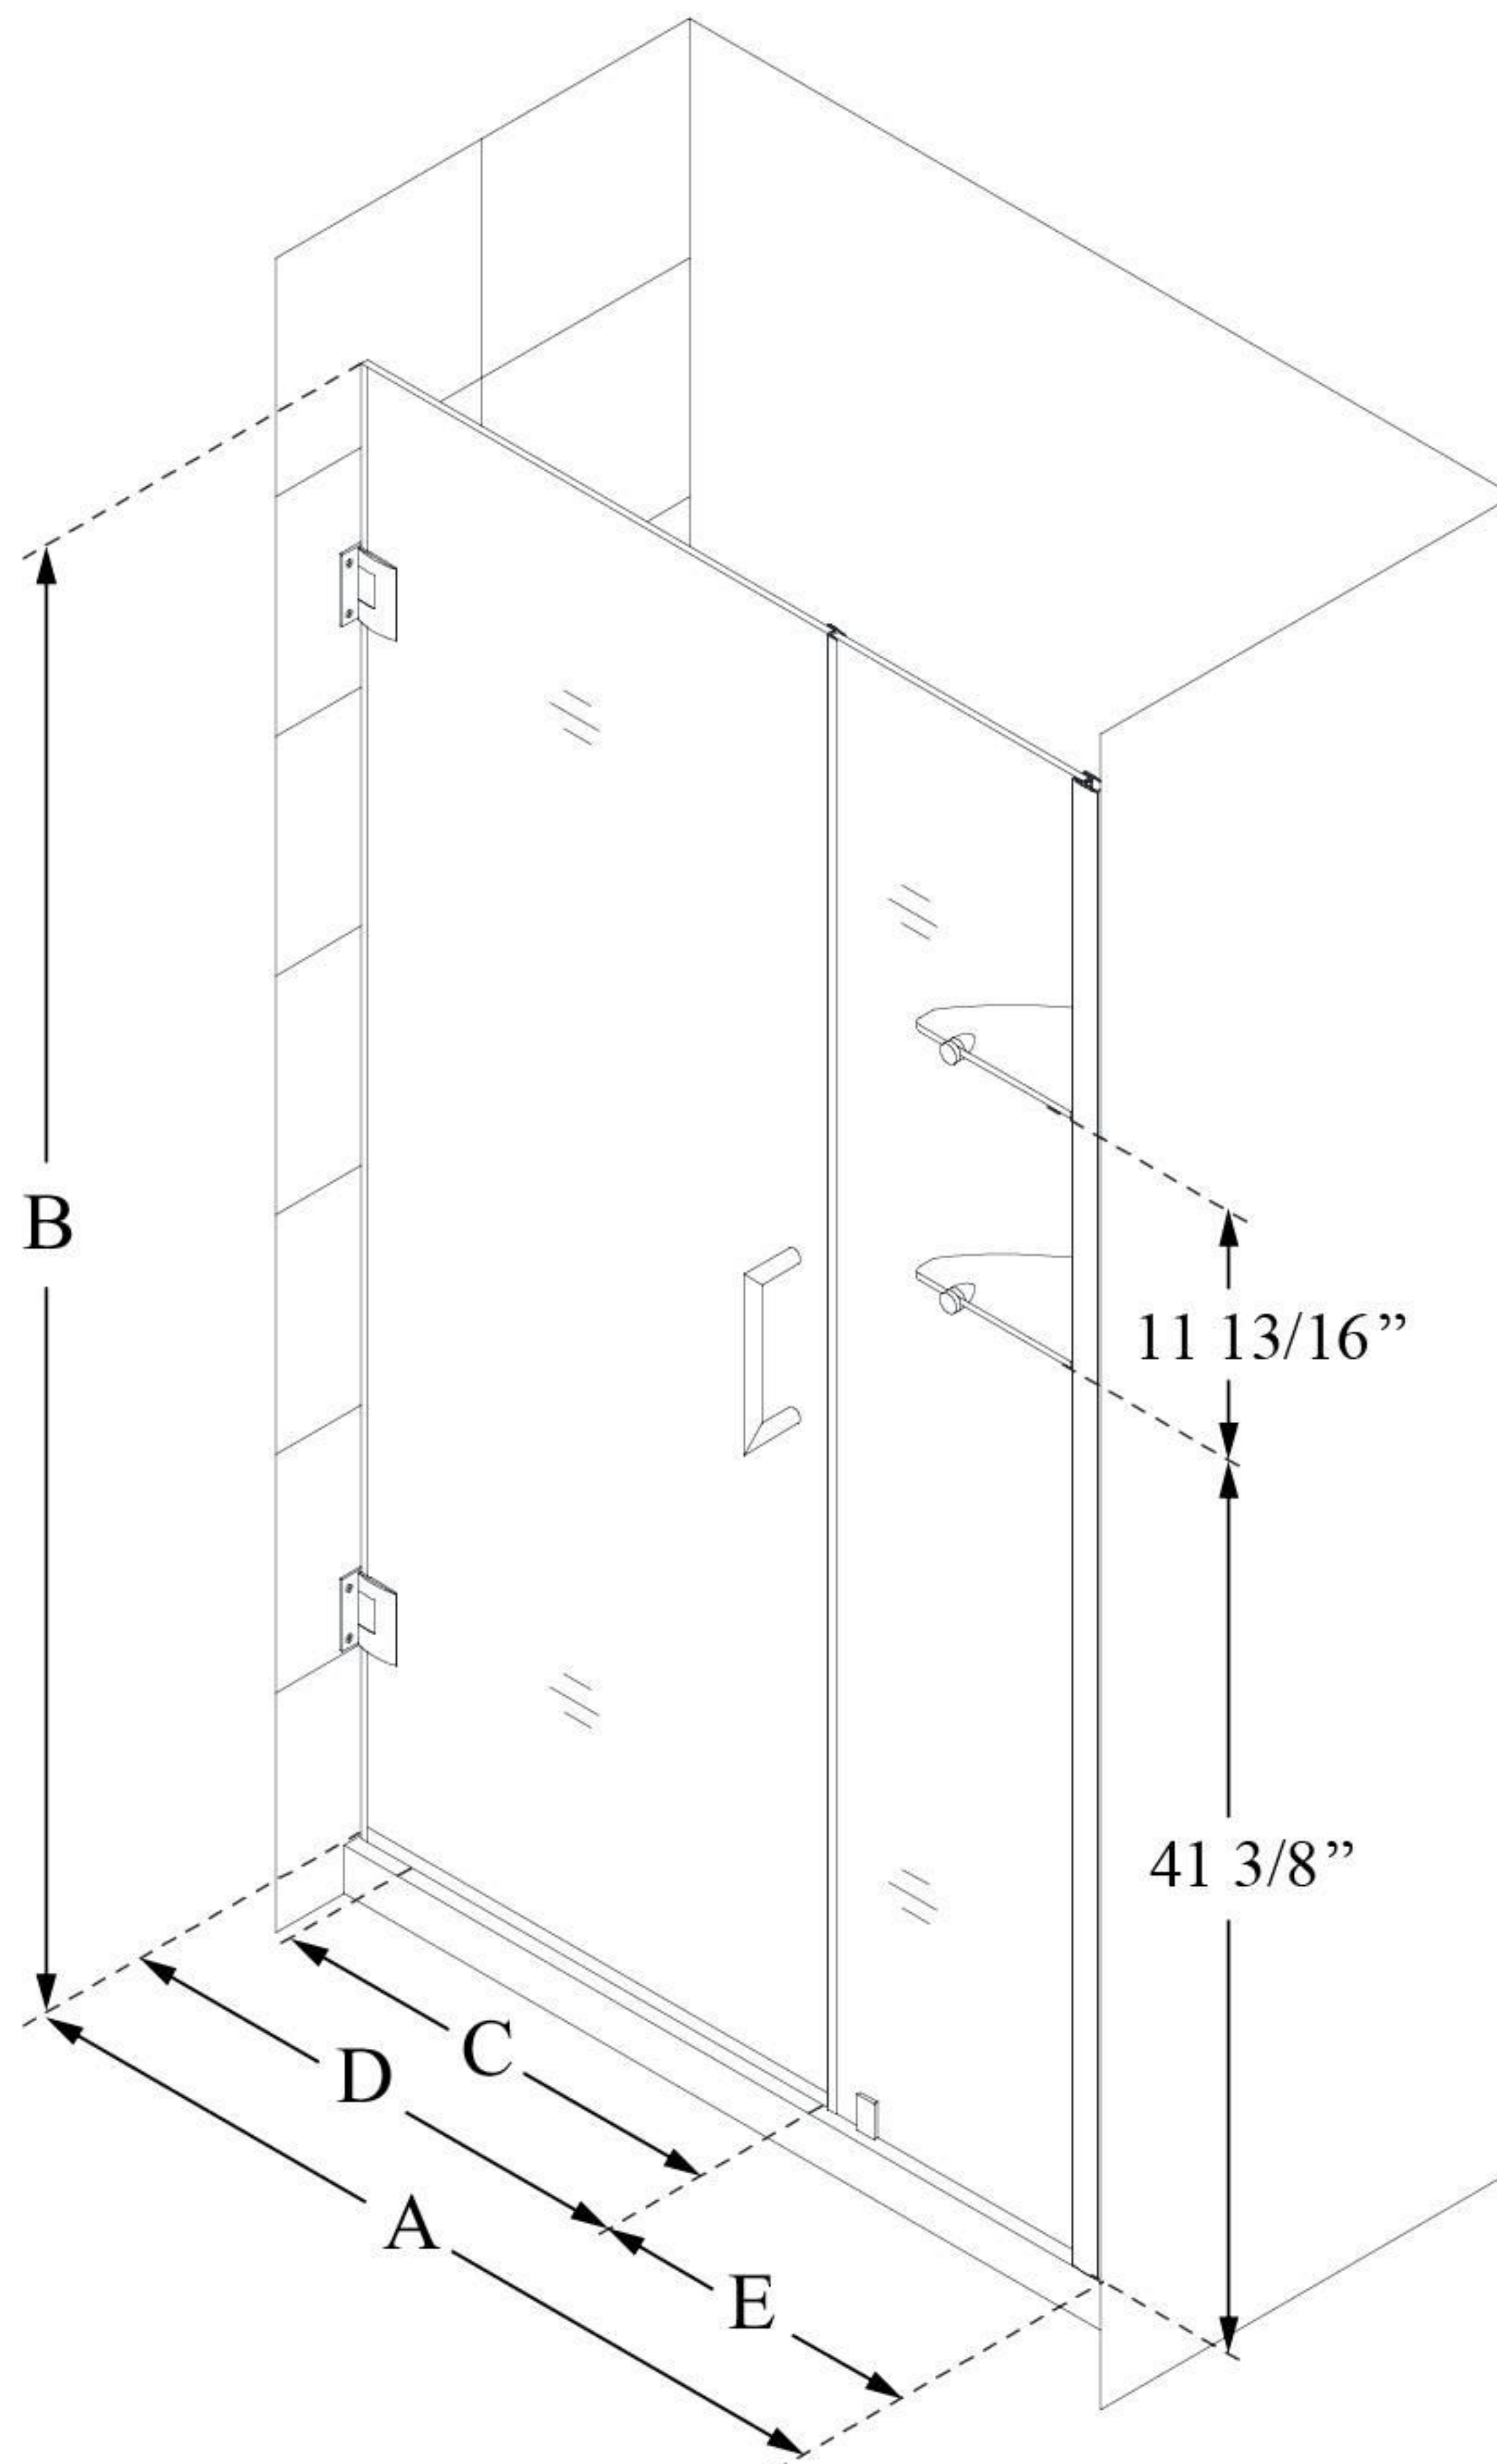

SHDR-20417210CS

UNIDOOR

DreamLine Unidoor 41-42" W x 72"
H Frameless Hinged Shower Door
with Shelves, Clear Glass

SWING DOOR

CONFIGURATION DIMENSIONS:

A: 41 - 42"

MODEL WIDTH

B: 72"

MODEL HEIGHT

C: 22"

ACCESS WIDTH

D: 23"

DOOR WIDTH

E: 18"

INLINE PANEL WIDTH

DreamLine reserves the right to update or modify the hardware or materials pictured without prior notice for the purpose of product improvement and customer satisfaction.