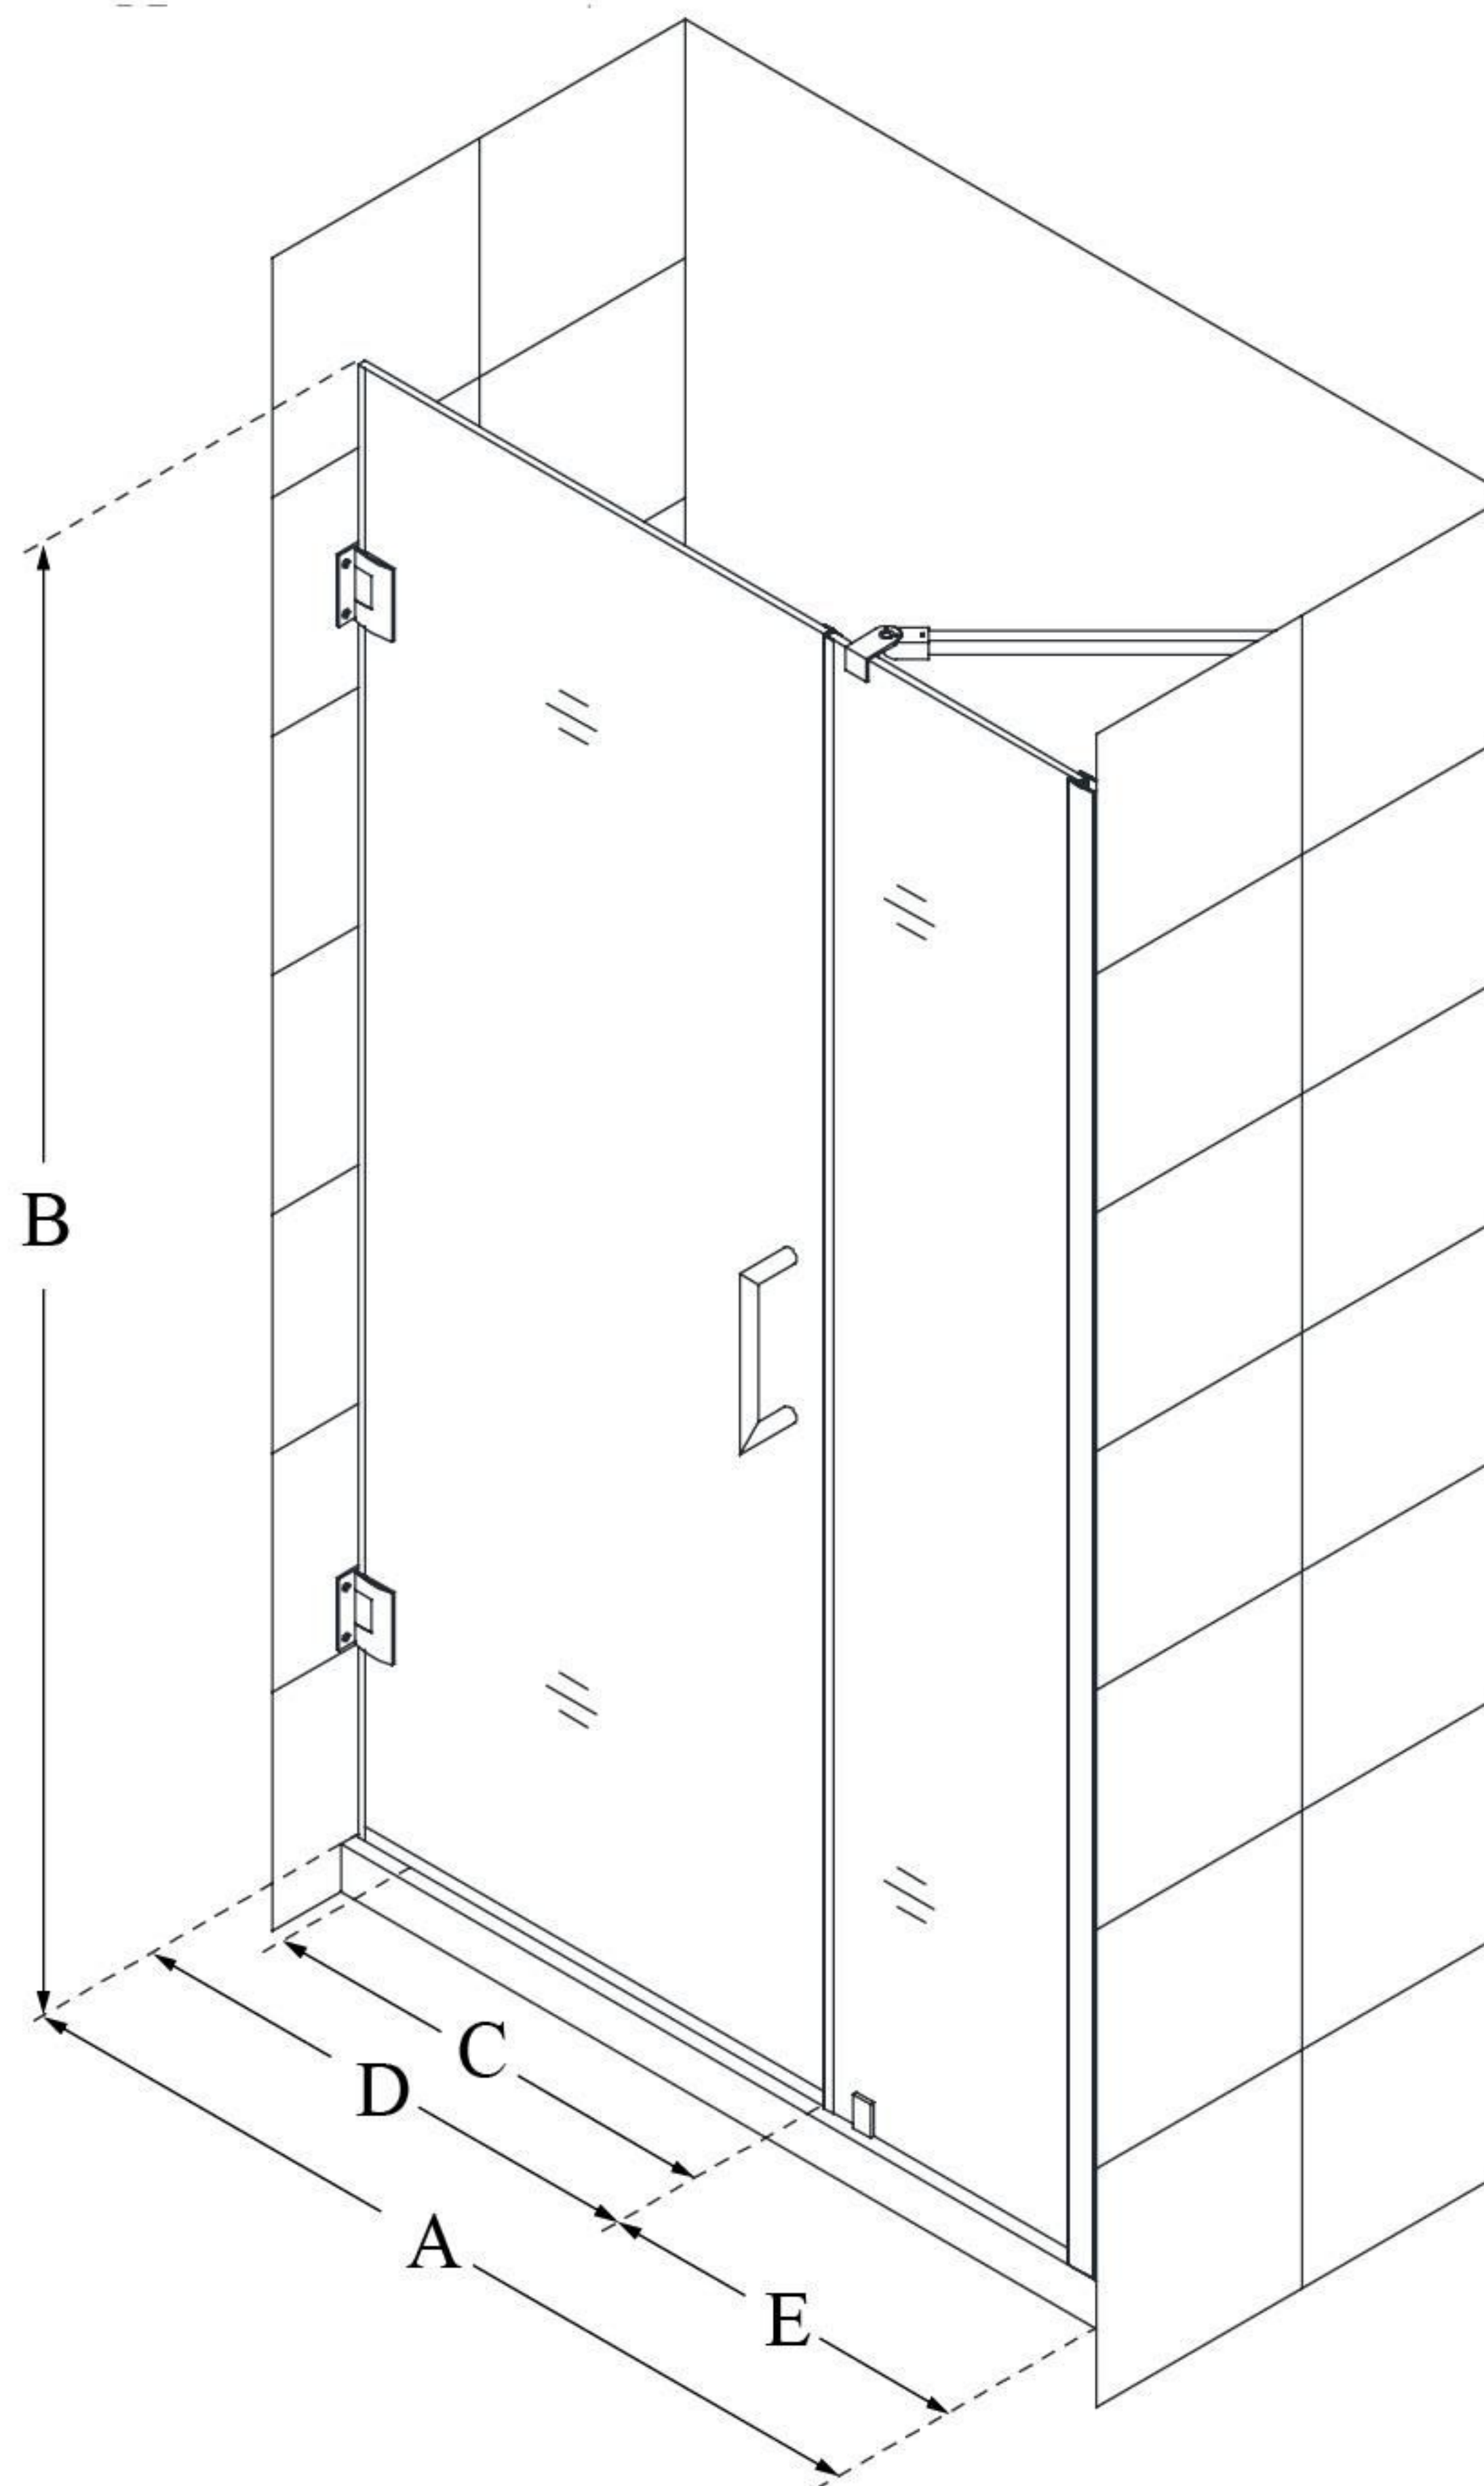

SHDR-20417210

UNIDOOR

DreamLine Unidoor 41-42" W x 72"
H Frameless Hinged Shower Door
with Support Arm, Clear Glass

SWING DOOR

CONFIGURATION DIMENSIONS:

A: 41 - 42"

MODEL WIDTH

B: 72"

MODEL HEIGHT

C: 28"

ACCESS WIDTH

D: 29"

DOOR WIDTH

E: 12"

INLINE PANEL WIDTH

DreamLine reserves the right to update or modify the hardware or materials pictured without prior notice for the purpose of product improvement and customer satisfaction.