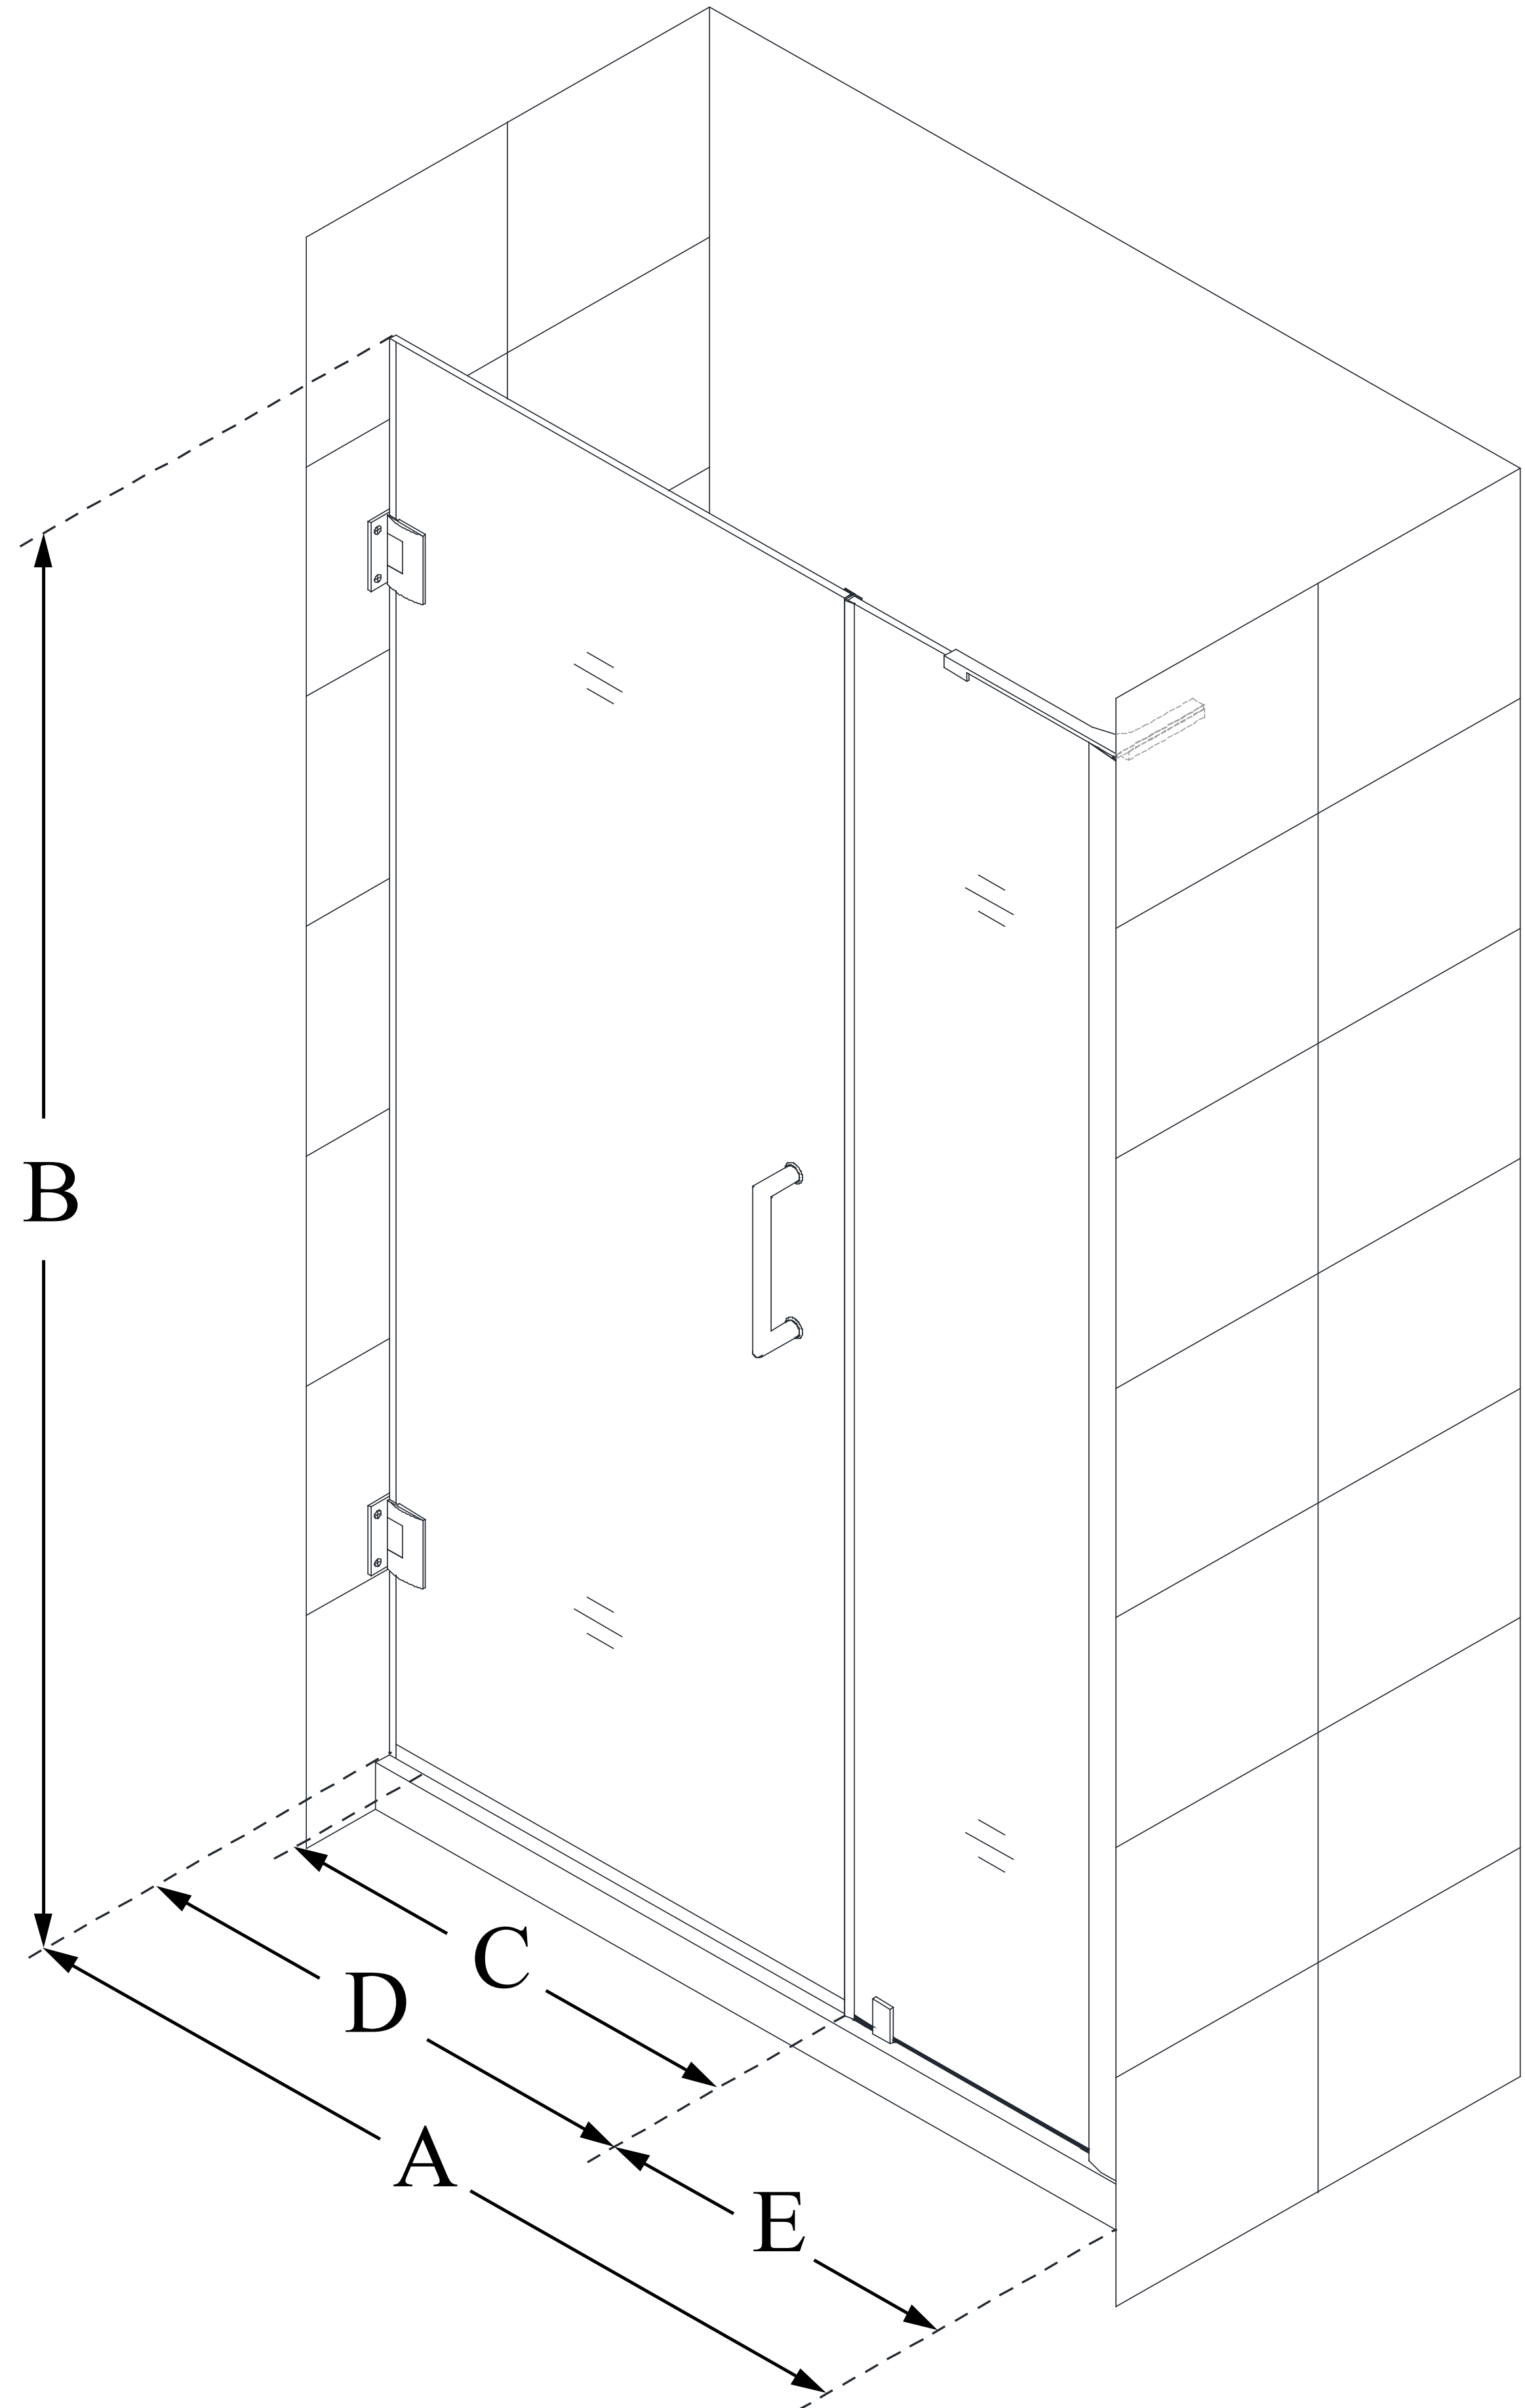

## UNIDOOR-LS

DreamLine Unidoor-LS 40-41 in.  
W x 72 in. H Frameless Hinged  
Shower Door with Support Arm

**SWING DOOR**

### CONFIGURATION DIMENSIONS:

**A: 40 - 41 in.**

MODEL WIDTH

**B: 72 in.**

MODEL HEIGHT

**C: 27 in.**

ACCESS WIDTH

**D: 28 in.**

DOOR WIDTH

**E: 12 in.**

INLINE PANEL WIDTH

**1 1/2 in.**

MINIMUM THRESHOLD REQUIRED

**Yes (Inline Panel)**

DRILLING REQUIRED

DreamLine reserves the right to update or modify the hardware or materials pictured without prior notice for the purpose of product improvement and customer satisfaction.