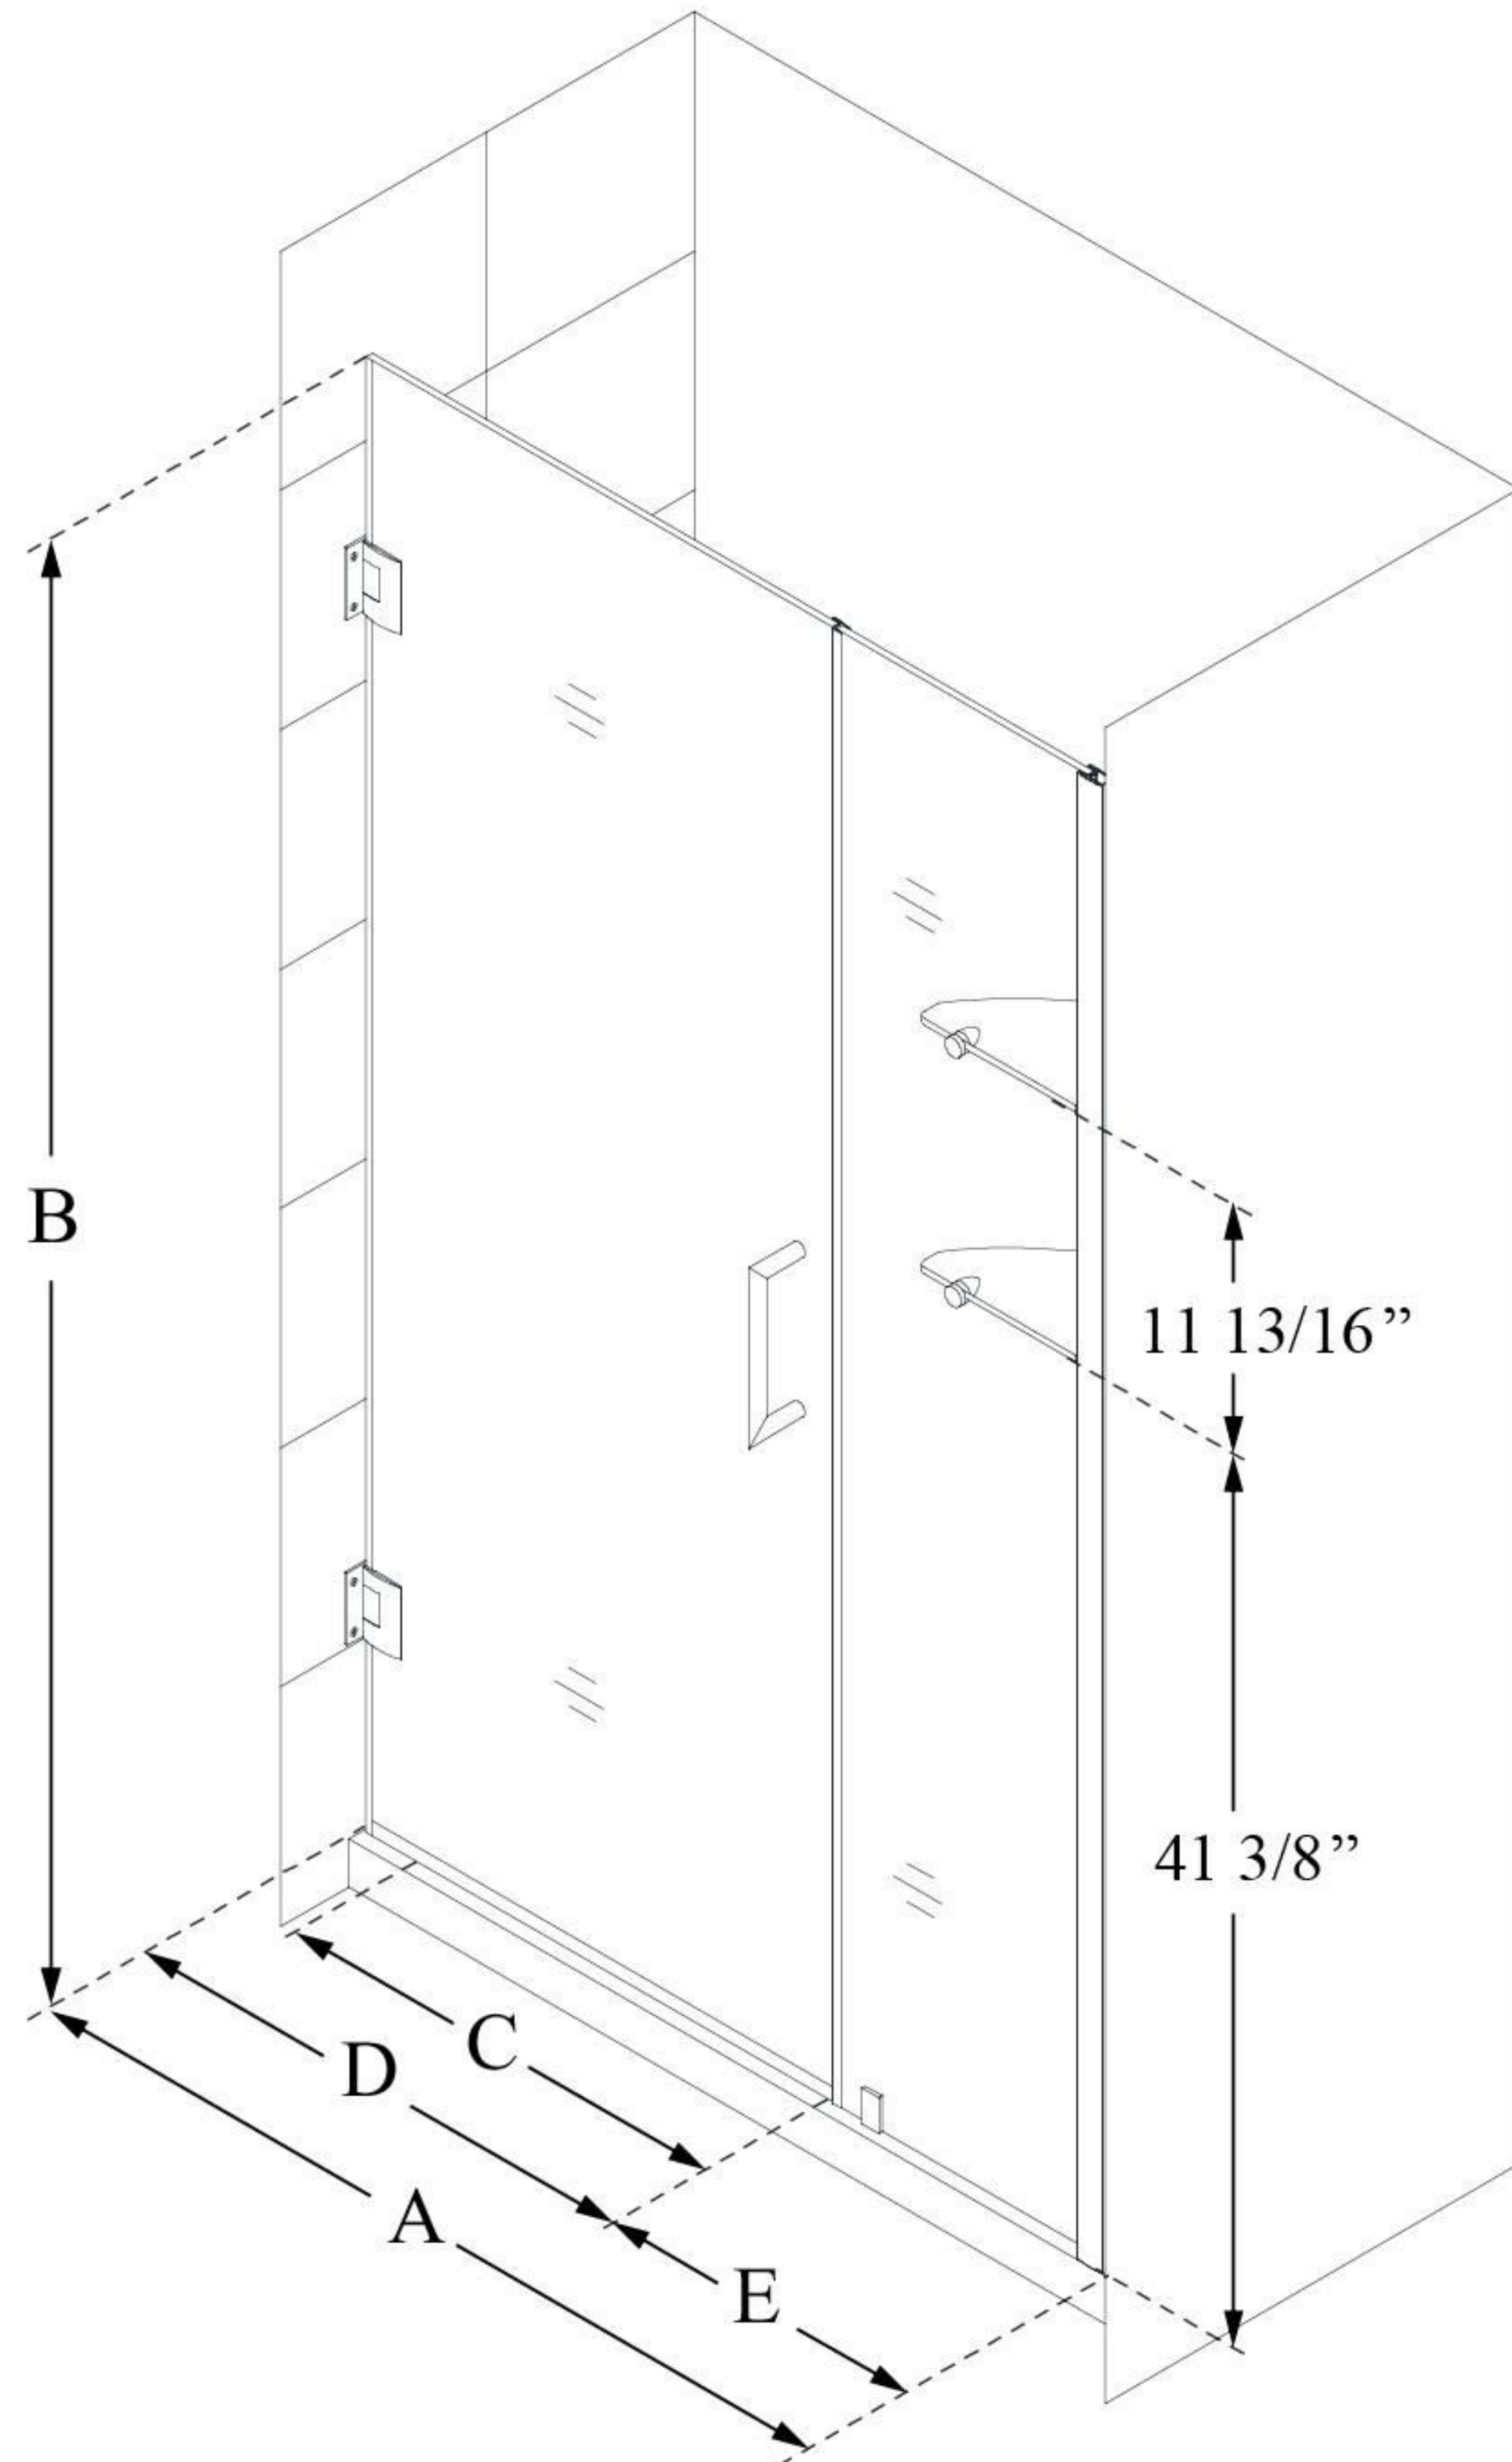

SHDR-20407210S

UNIDOOR

DreamLine Unidoor 40-41" W x 72"
H Frameless Hinged Shower Door
with Shelves, Clear Glass

SWING DOOR

CONFIGURATION DIMENSIONS:

A: 40 - 41"

MODEL WIDTH

B: 72"

MODEL HEIGHT

C: 27"

ACCESS WIDTH

D: 28"

DOOR WIDTH

E: 12"

INLINE PANEL WIDTH

DreamLine reserves the right to update or modify the hardware or materials pictured without prior notice for the purpose of product improvement and customer satisfaction.