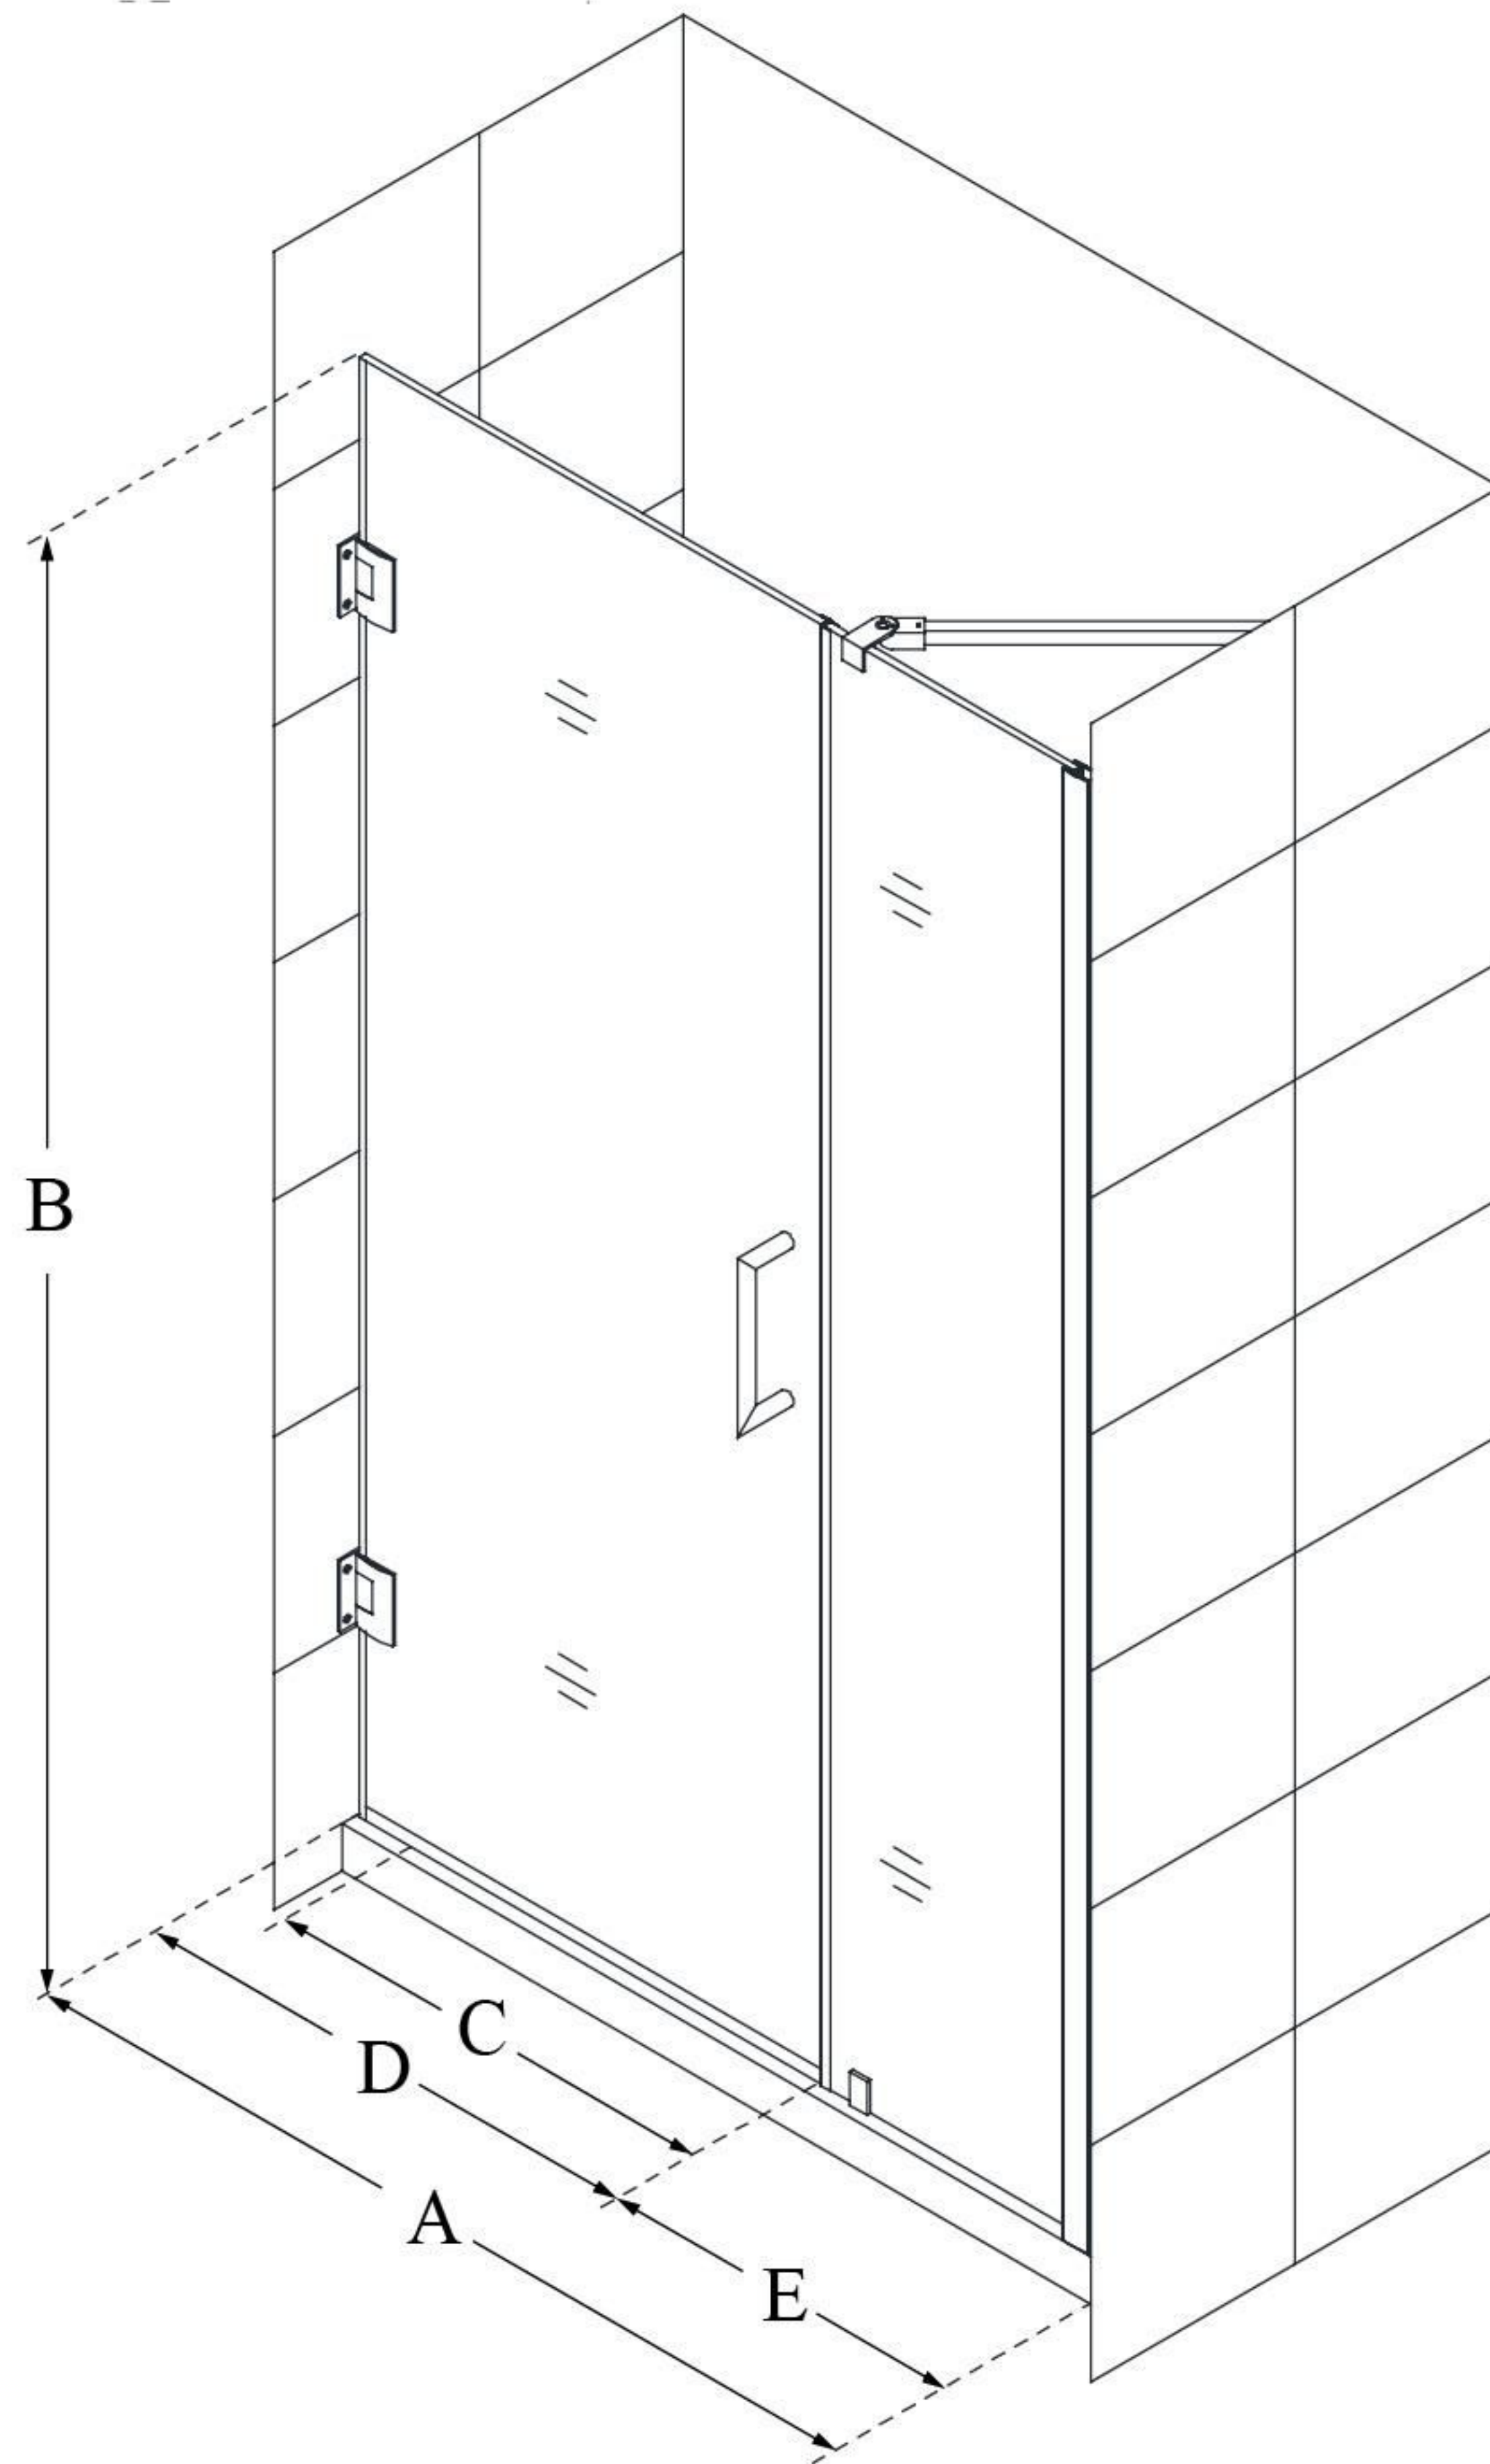

SHDR-20407210

UNIDOOR

DreamLine Unidoor 40-41" W x 72"
H Frameless Hinged Shower Door
with Support Arm, Clear Glass

SWING DOOR

CONFIGURATION DIMENSIONS:

A: 40 - 41"

MODEL WIDTH

B: 72"

MODEL HEIGHT

C: 27"

ACCESS WIDTH

D: 28"

DOOR WIDTH

E: 12"

INLINE PANEL WIDTH

DreamLine reserves the right to update or modify the hardware or materials pictured without prior notice for the purpose of product improvement and customer satisfaction.