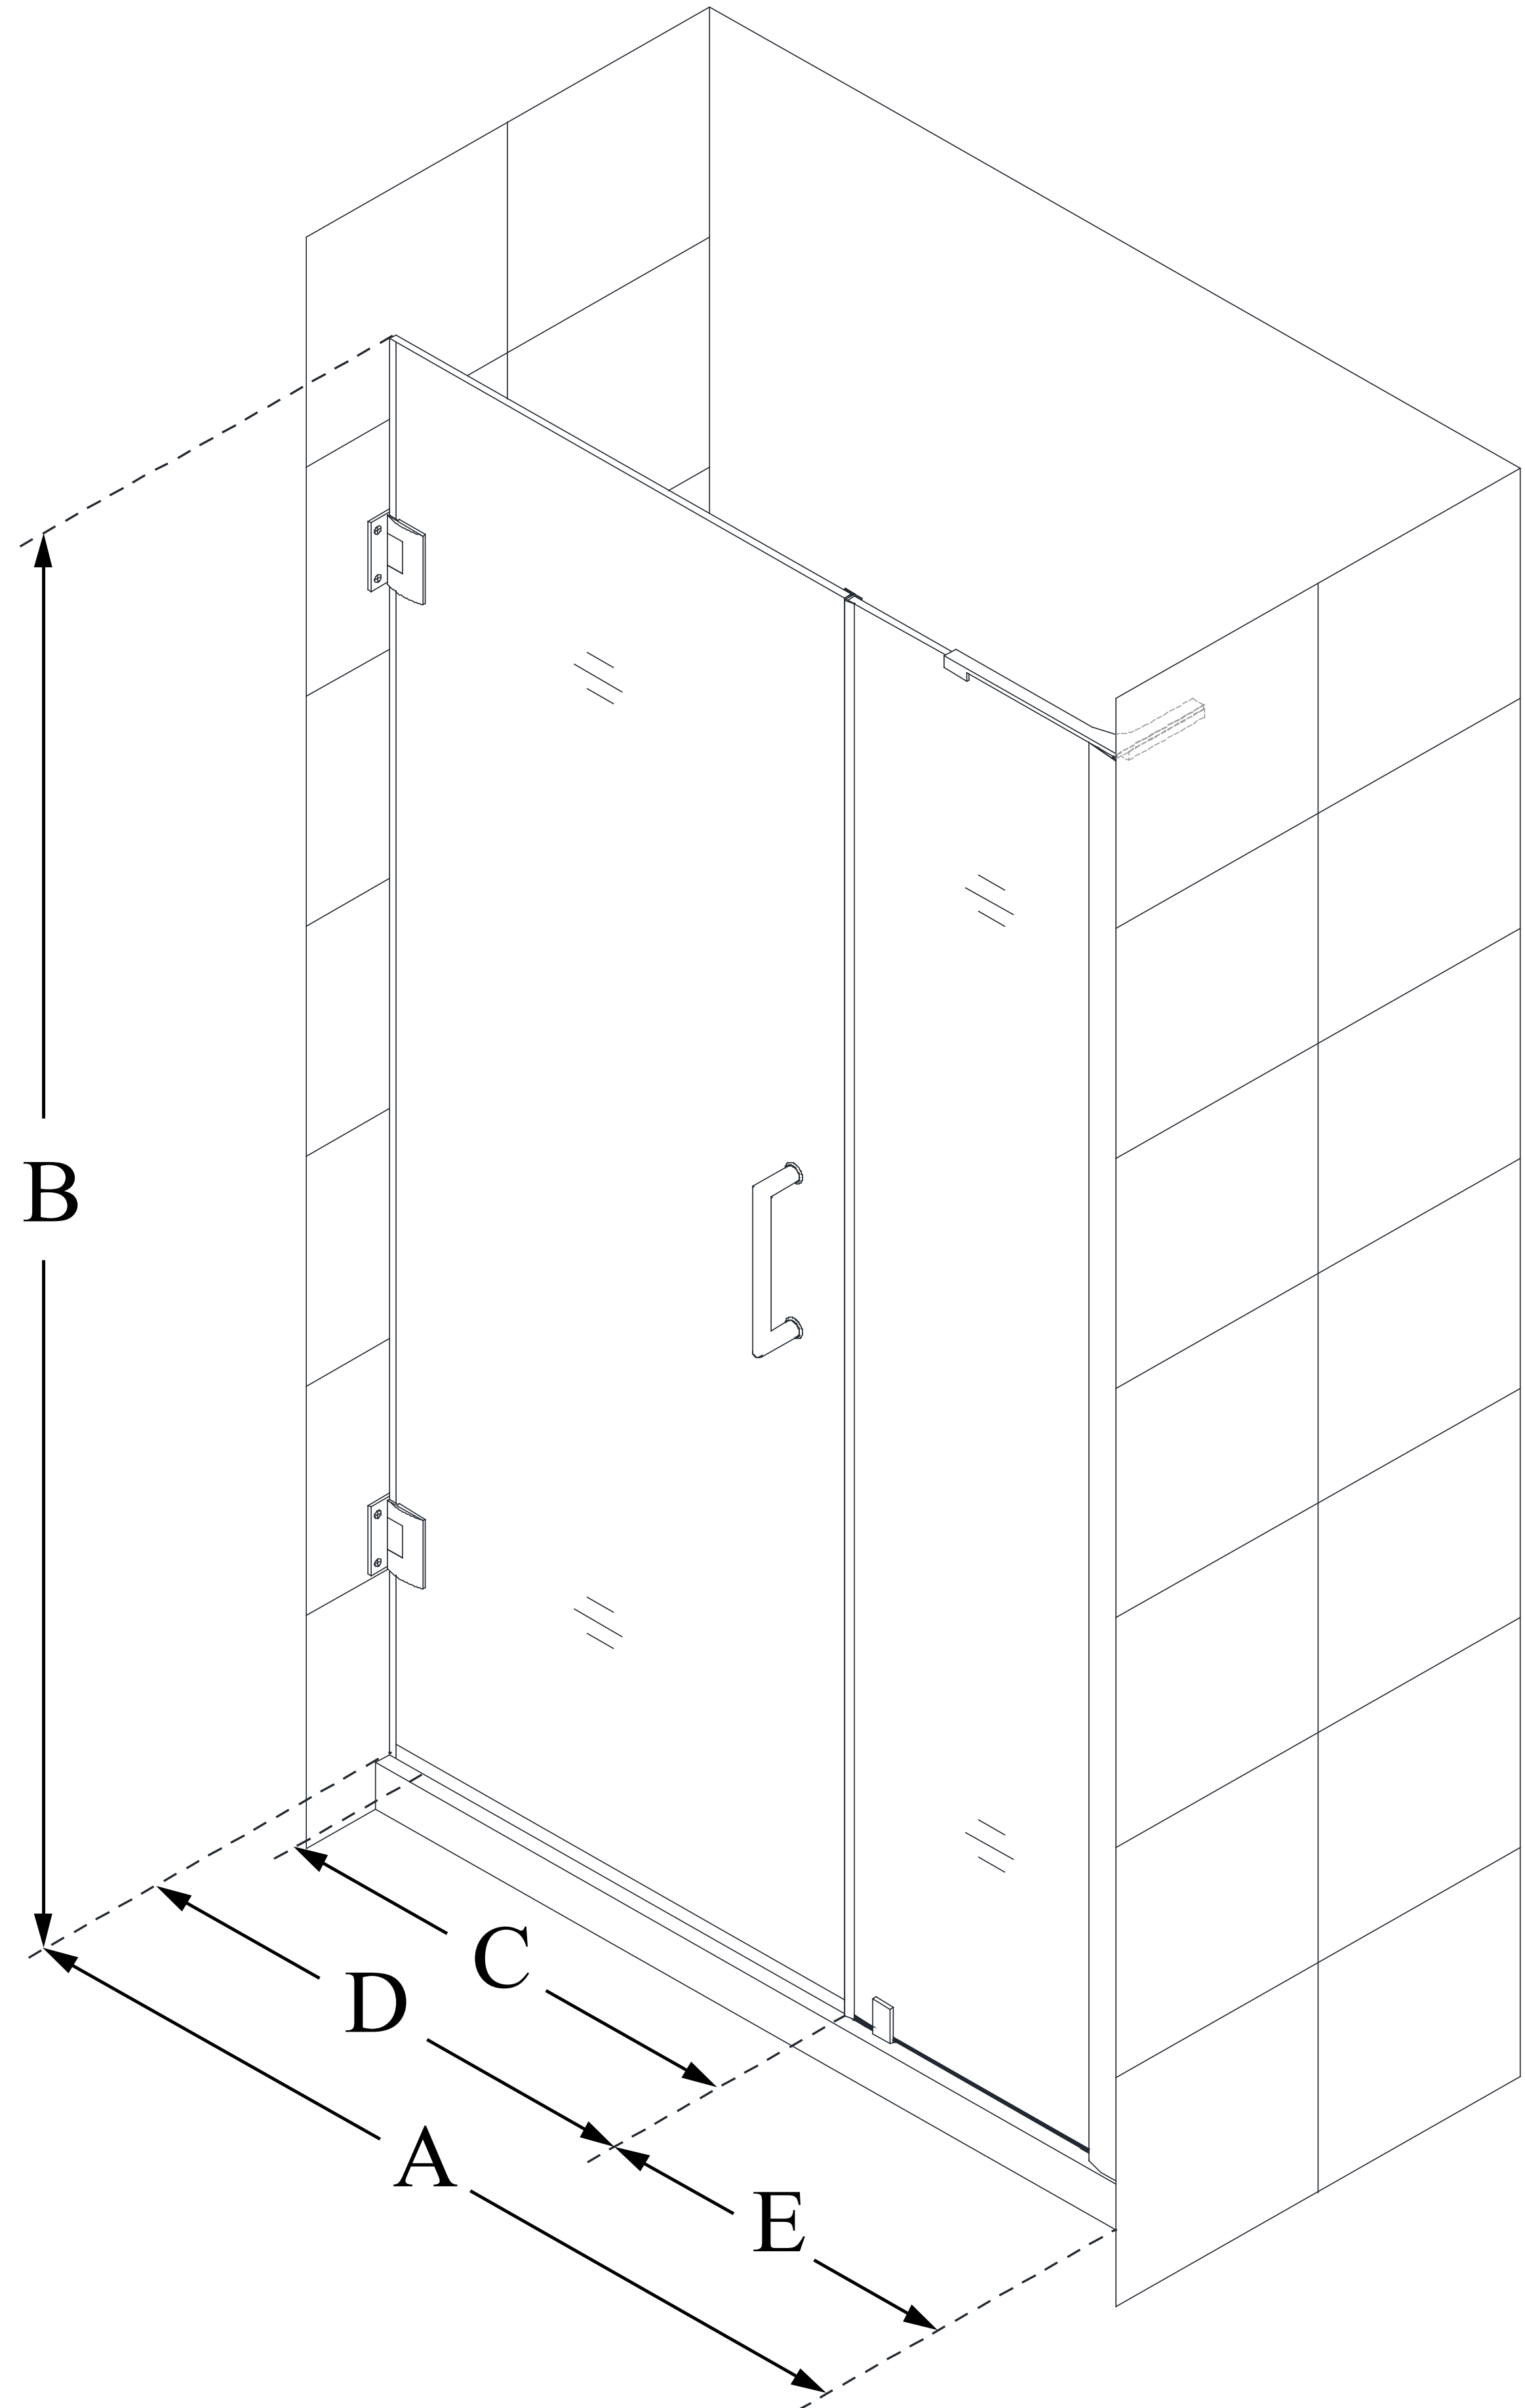

SHDR-2039722

UNIDOOR-LS

DreamLine Unidoor-LS 39-40
in. W x 72 in. H Frameless Hinged
Shower Door with Support Arm

SWING DOOR

CONFIGURATION DIMENSIONS:

A: 39 - 40 in.

MODEL WIDTH

B: 72 in.

MODEL HEIGHT

C: 26 in.

ACCESS WIDTH

D: 27 in.

DOOR WIDTH

E: 12 in.

INLINE PANEL WIDTH

1 1/2 in.

MINIMUM THRESHOLD REQUIRED

Yes (Inline Panel)

DRILLING REQUIRED

DreamLine reserves the right to update or modify the hardware or materials pictured without prior notice for the purpose of product improvement and customer satisfaction.