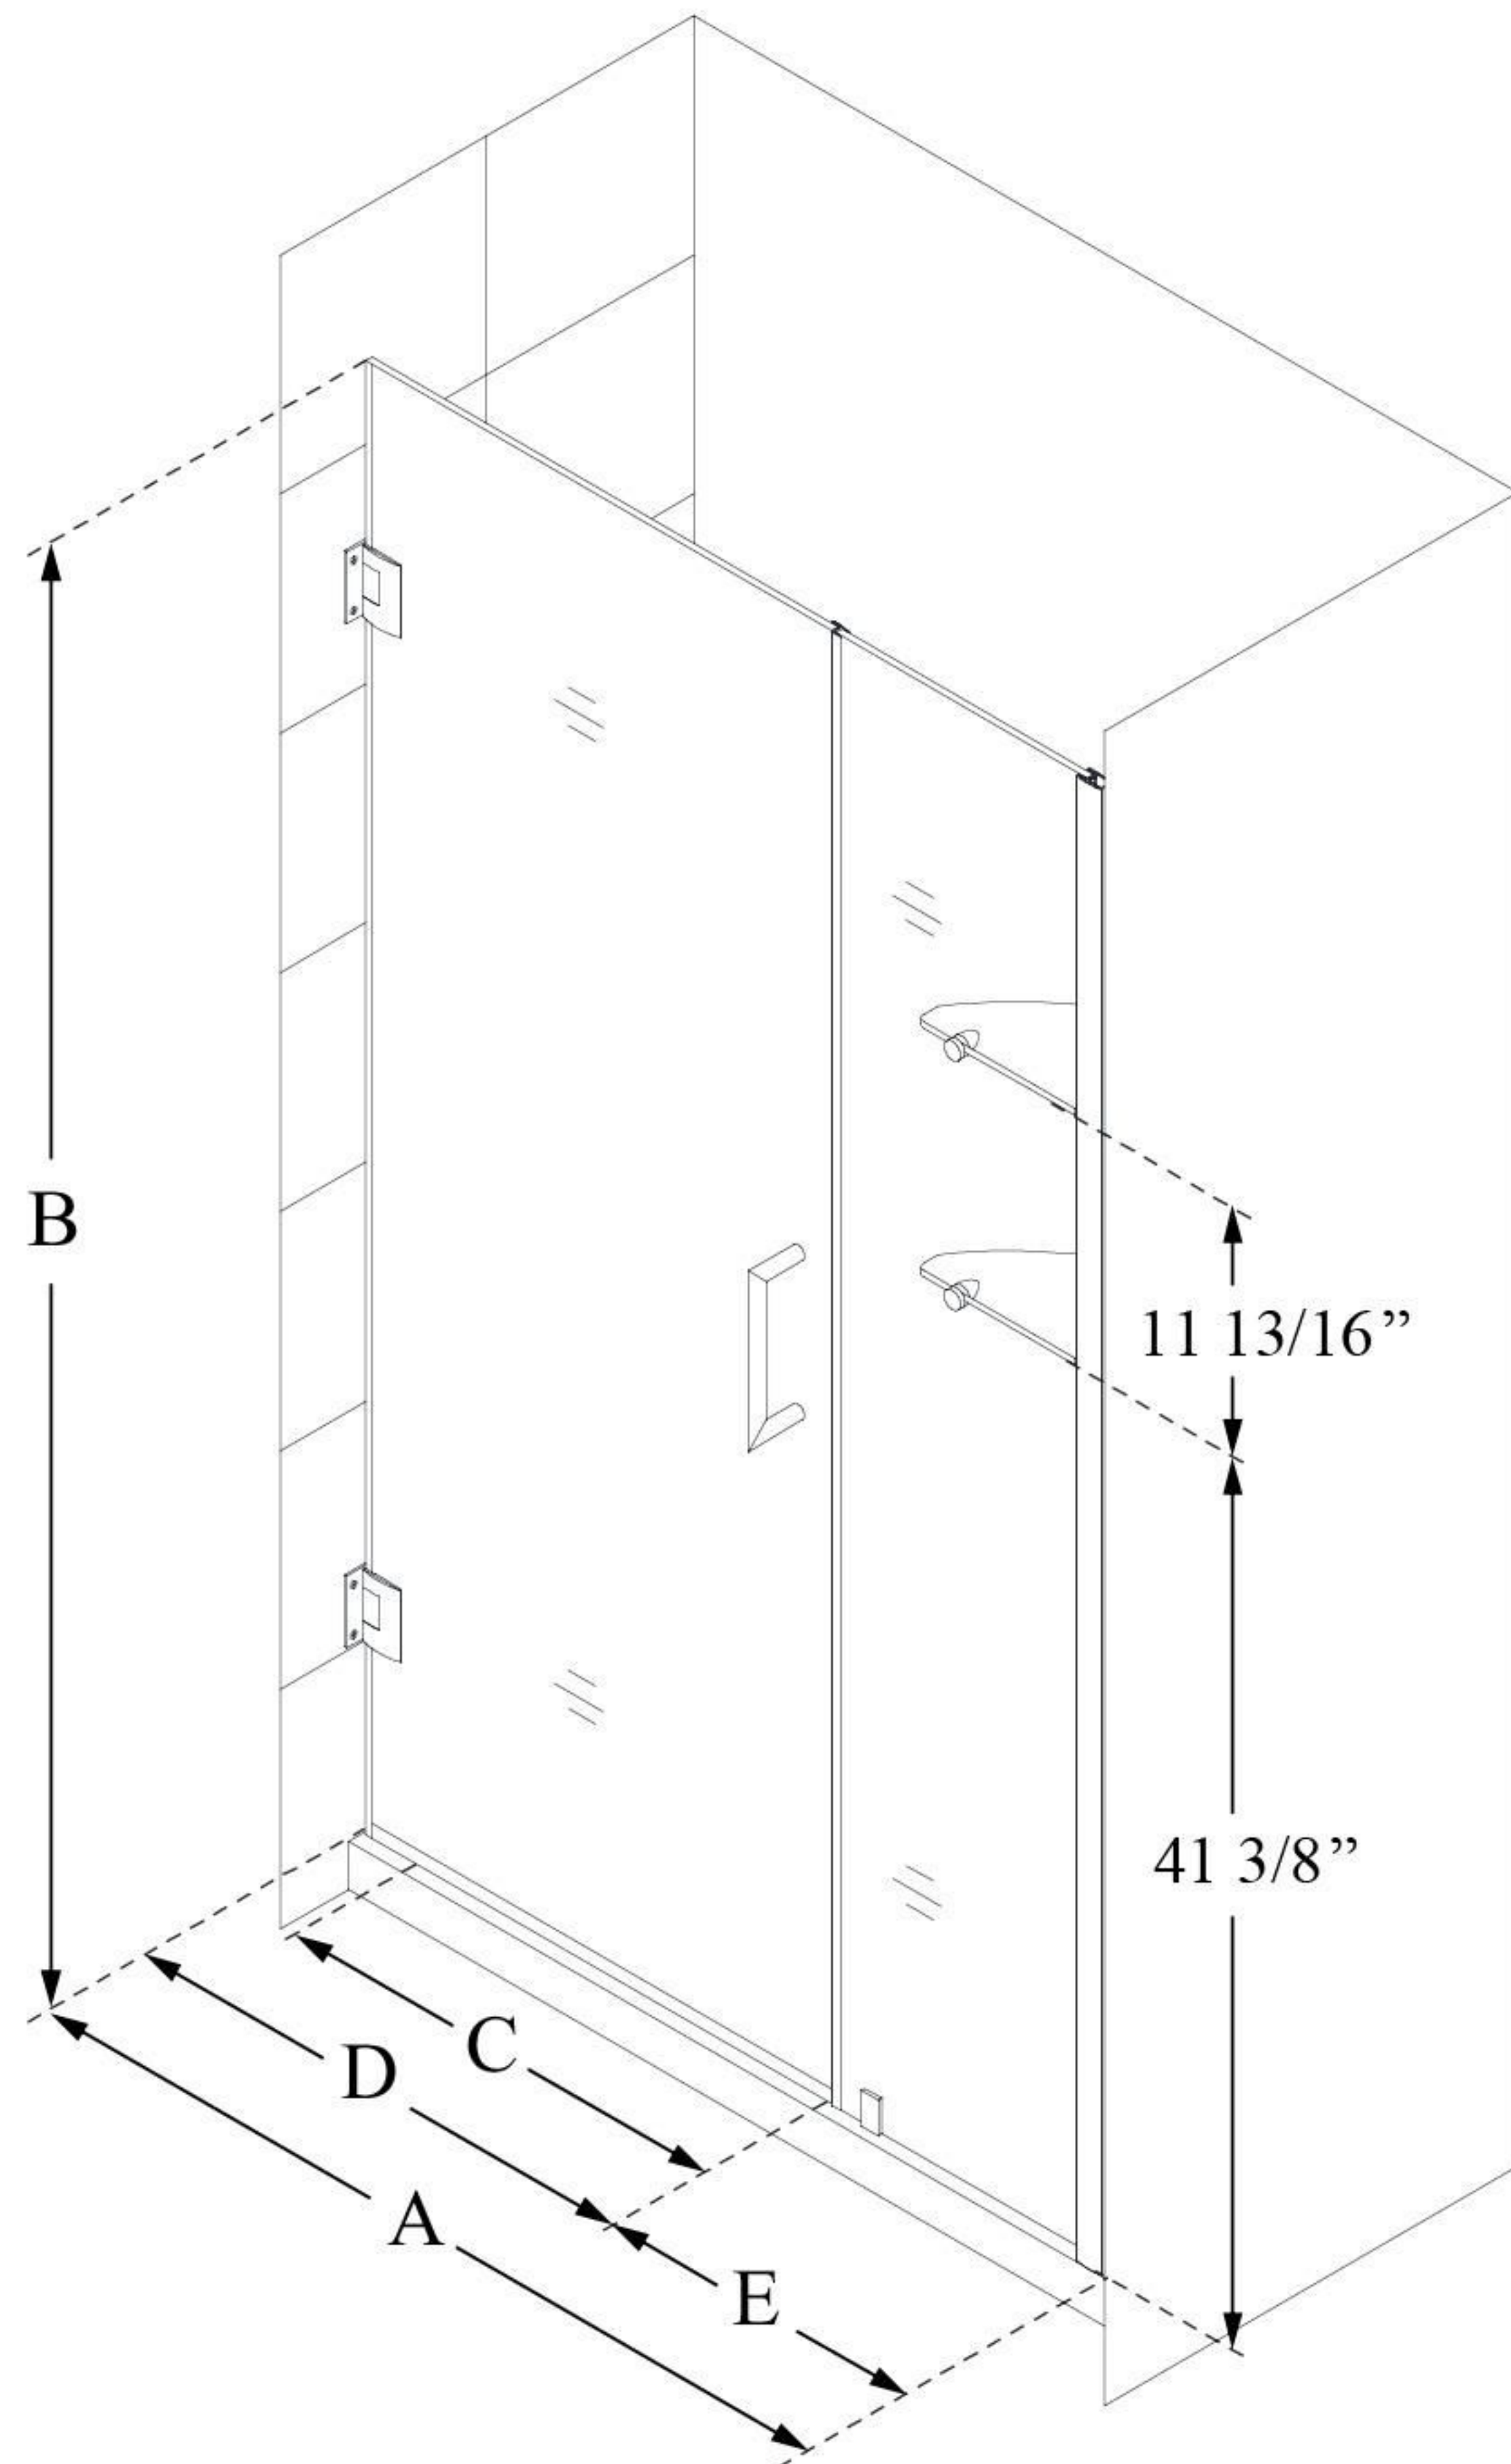

SHDR-20397210S

UNIDOOR

DreamLine Unidoor 39-40" W x
72" H Frameless Hinged Shower
Door with Shelves, Clear Glass

SWING DOOR

CONFIGURATION DIMENSIONS:

A: 39 - 40"

MODEL WIDTH

B: 72"

MODEL HEIGHT

C: 26"

ACCESS WIDTH

D: 27"

DOOR WIDTH

E: 12"

INLINE PANEL WIDTH

DreamLine reserves the right to update or modify the hardware or materials pictured without prior notice for the purpose of product improvement and customer satisfaction.