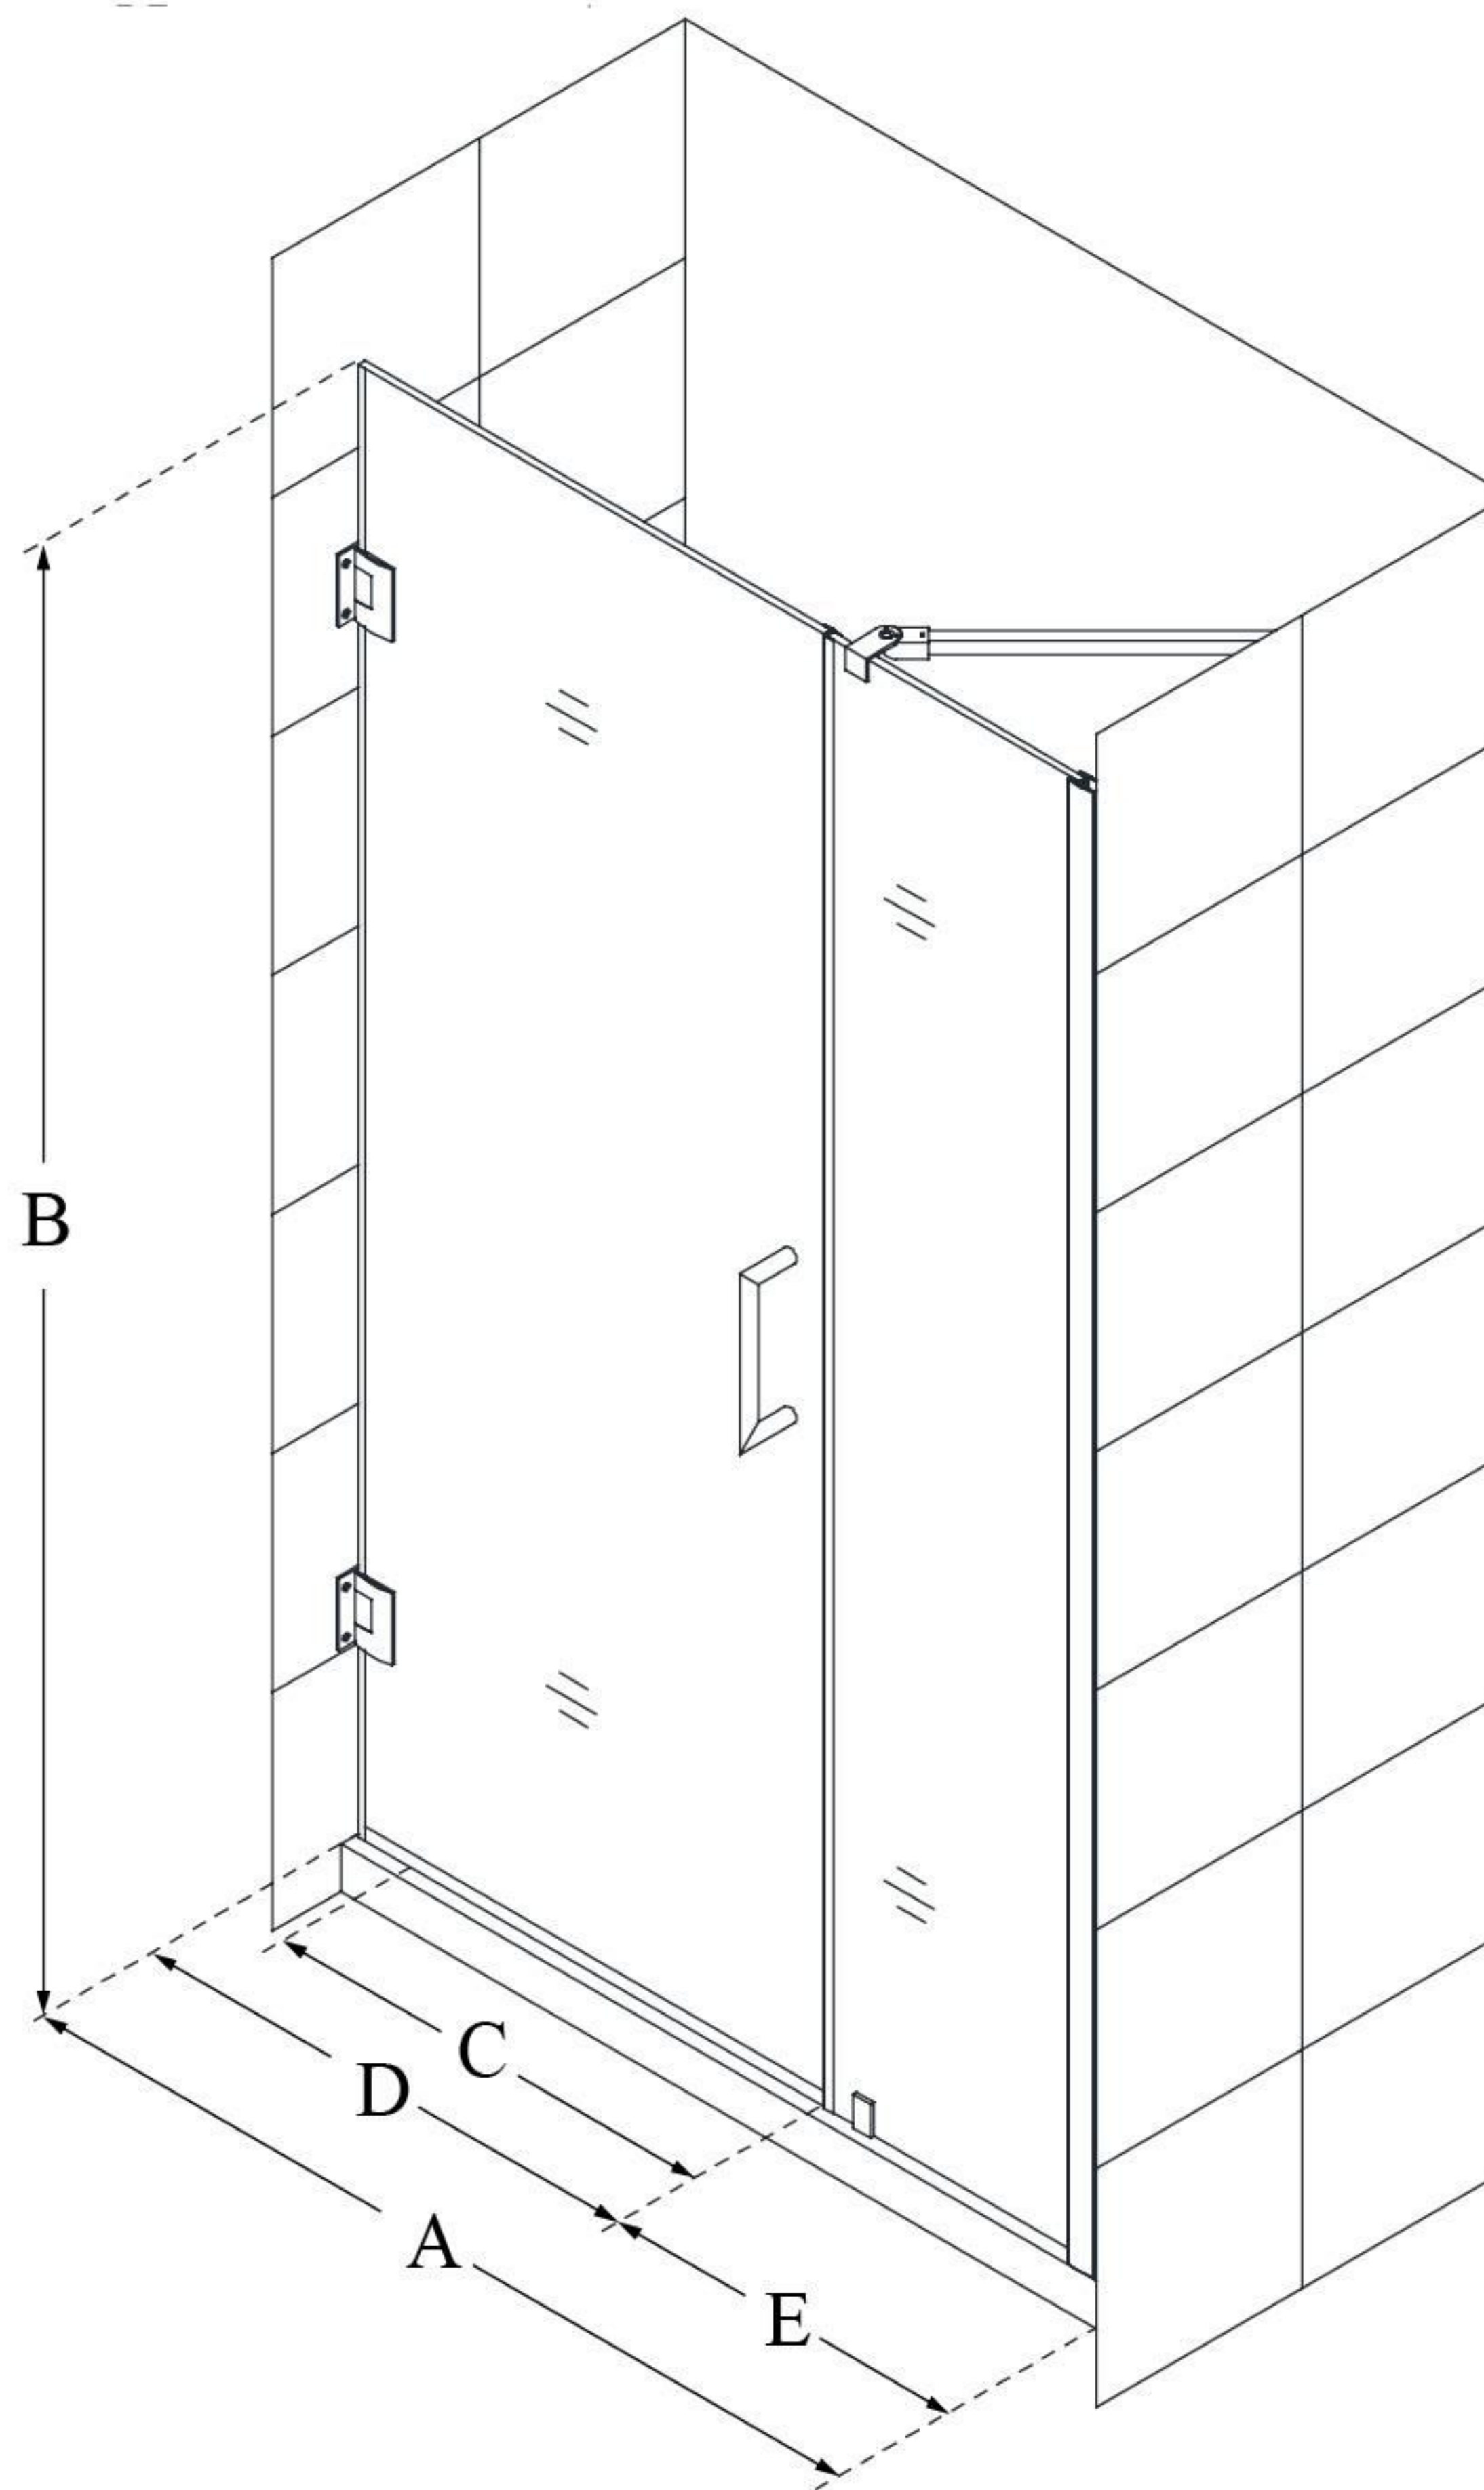

## UNIDOOR

DreamLine Unidoor 39-40" W x  
72" H Frameless Hinged Shower  
Door with Support Arm, Clear  
Glass

**SWING DOOR**

### CONFIGURATION DIMENSIONS:

**A: 39 - 40"**

MODEL WIDTH

**B: 72"**

MODEL HEIGHT

**C: 26"**

ACCESS WIDTH

**D: 27"**

DOOR WIDTH

**E: 12"**

INLINE PANEL WIDTH

DreamLine reserves the right to update or modify the hardware or materials pictured without prior notice for the purpose of product improvement and customer satisfaction.