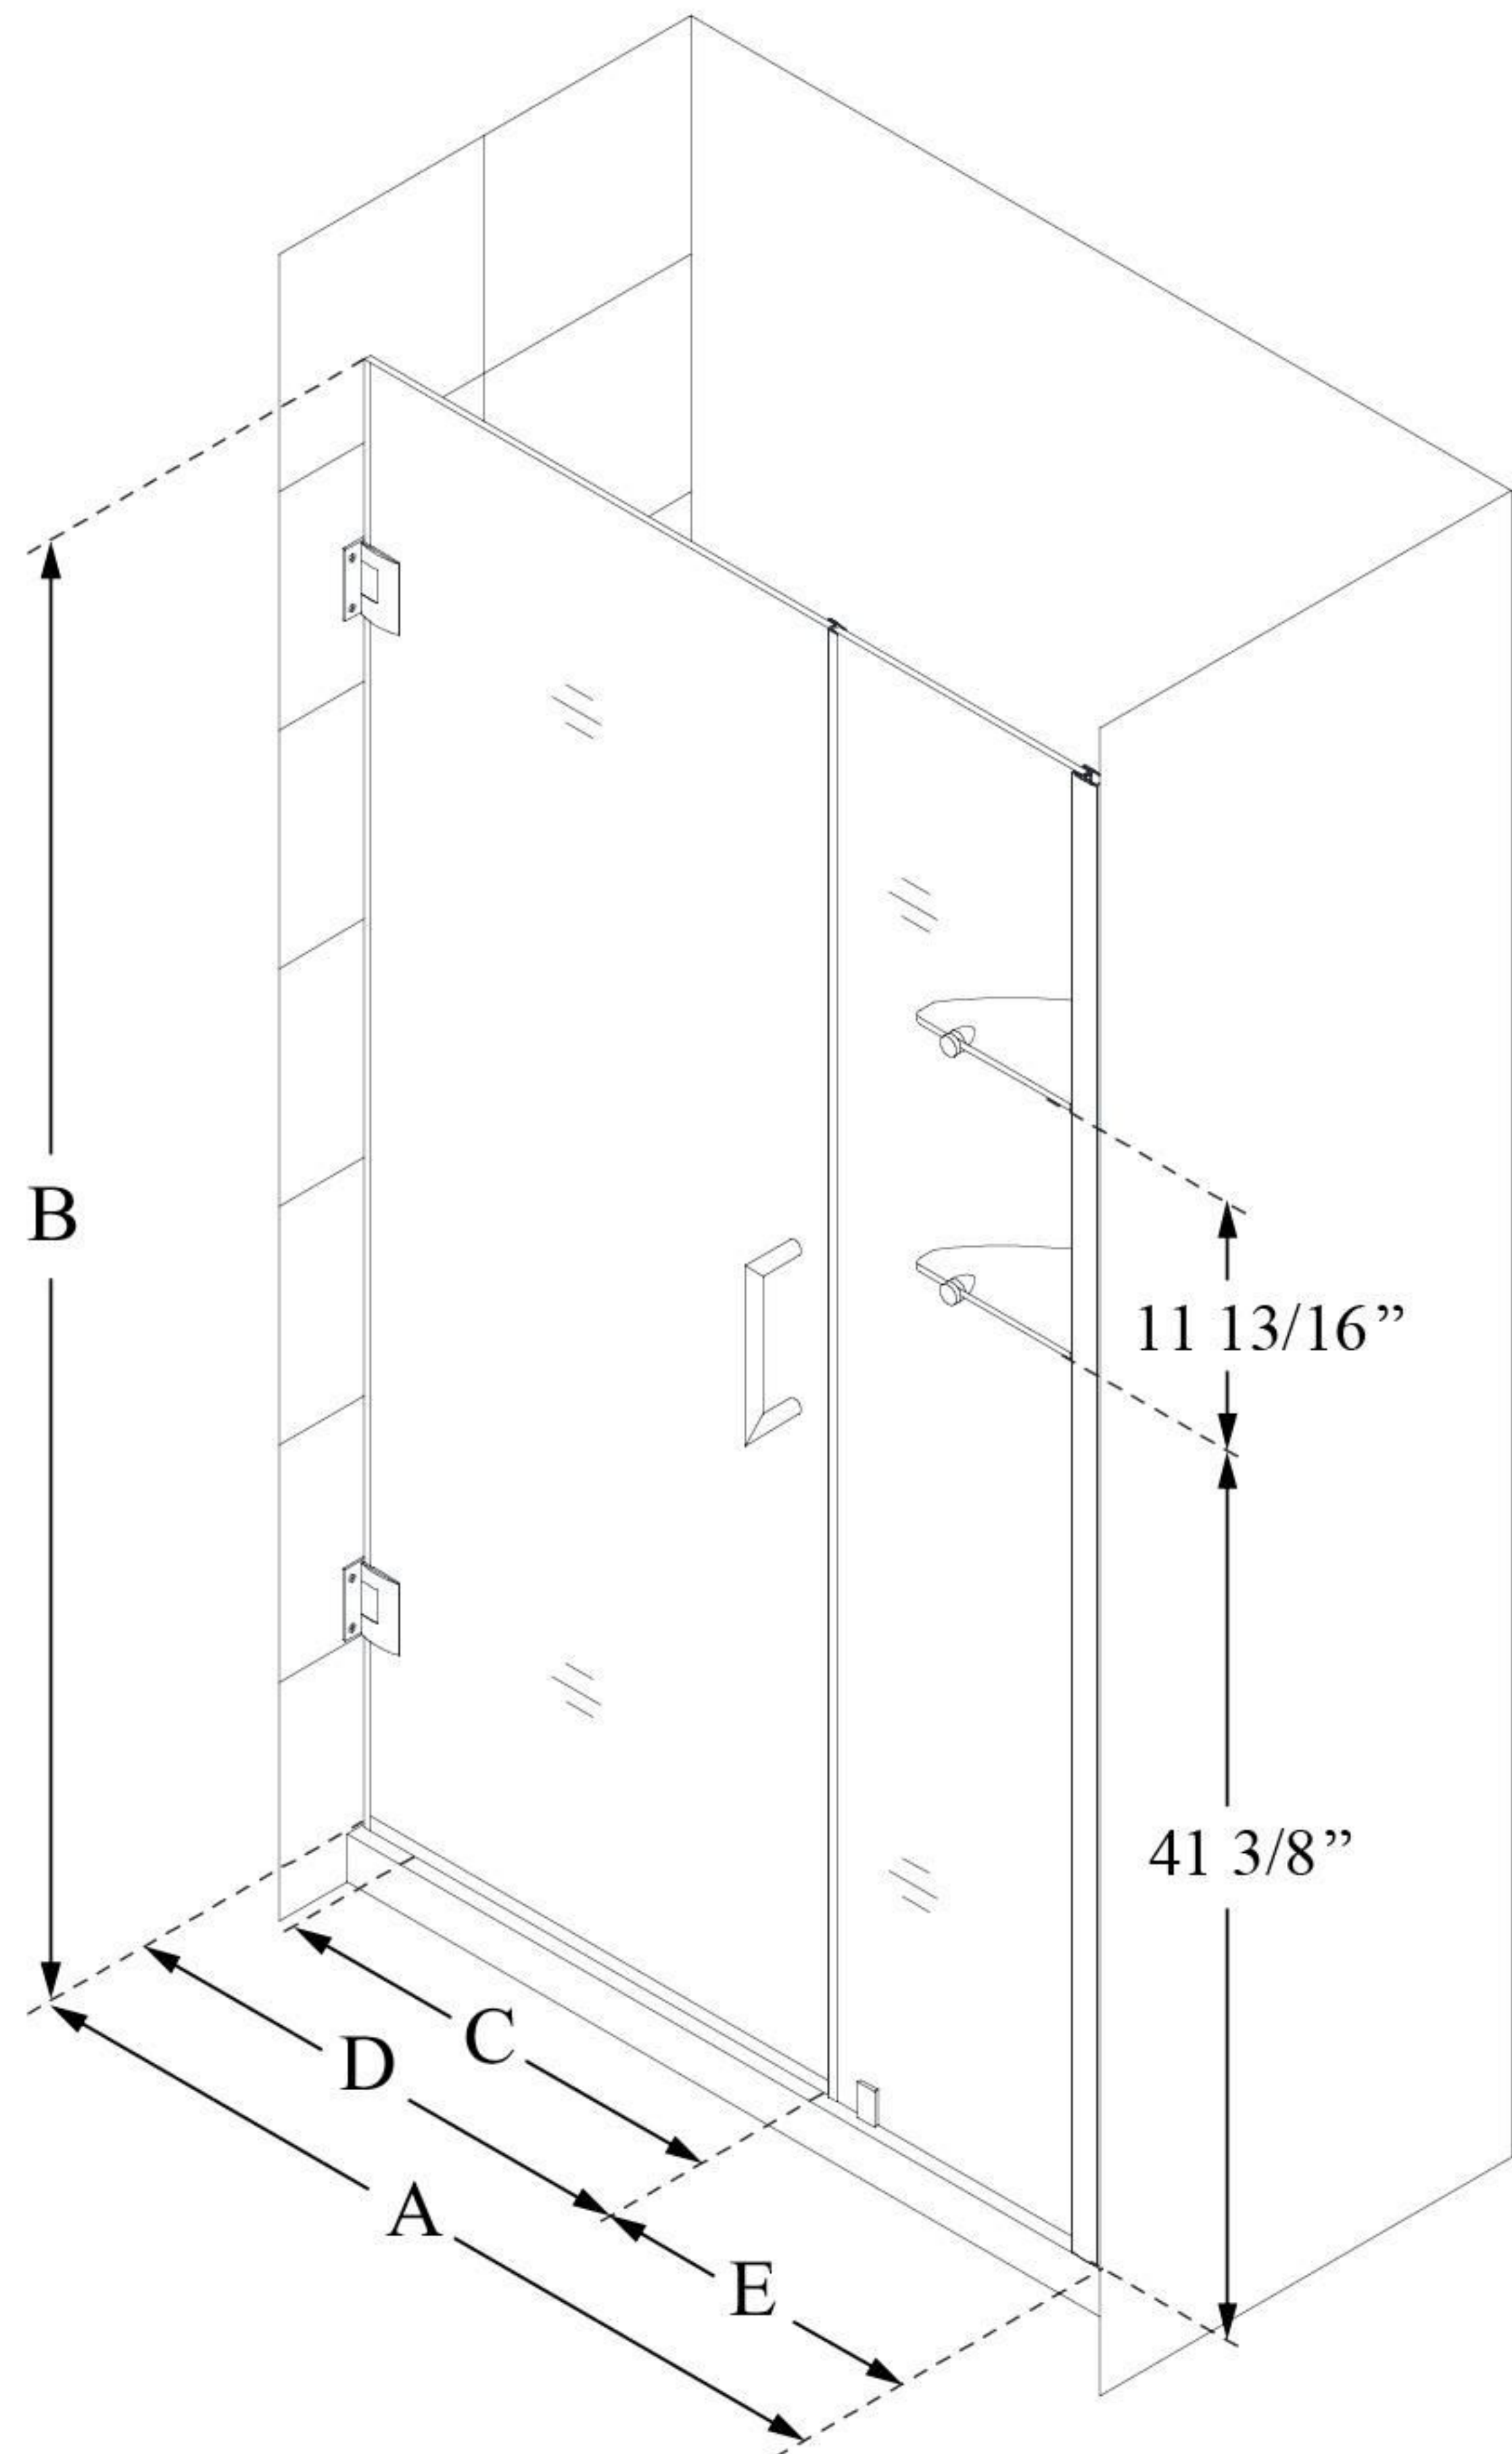

SHDR-20387210S

UNIDOOR

DreamLine Unidoor 38-39" W x
72" H Frameless Hinged Shower
Door with Shelves, Clear Glass

SWING DOOR

CONFIGURATION DIMENSIONS:

A: 38 - 39"

MODEL WIDTH

B: 72"

MODEL HEIGHT

C: 25"

ACCESS WIDTH

D: 26"

DOOR WIDTH

E: 12"

INLINE PANEL WIDTH

DreamLine reserves the right to update or modify the hardware or materials pictured without prior notice for the purpose of product improvement and customer satisfaction.