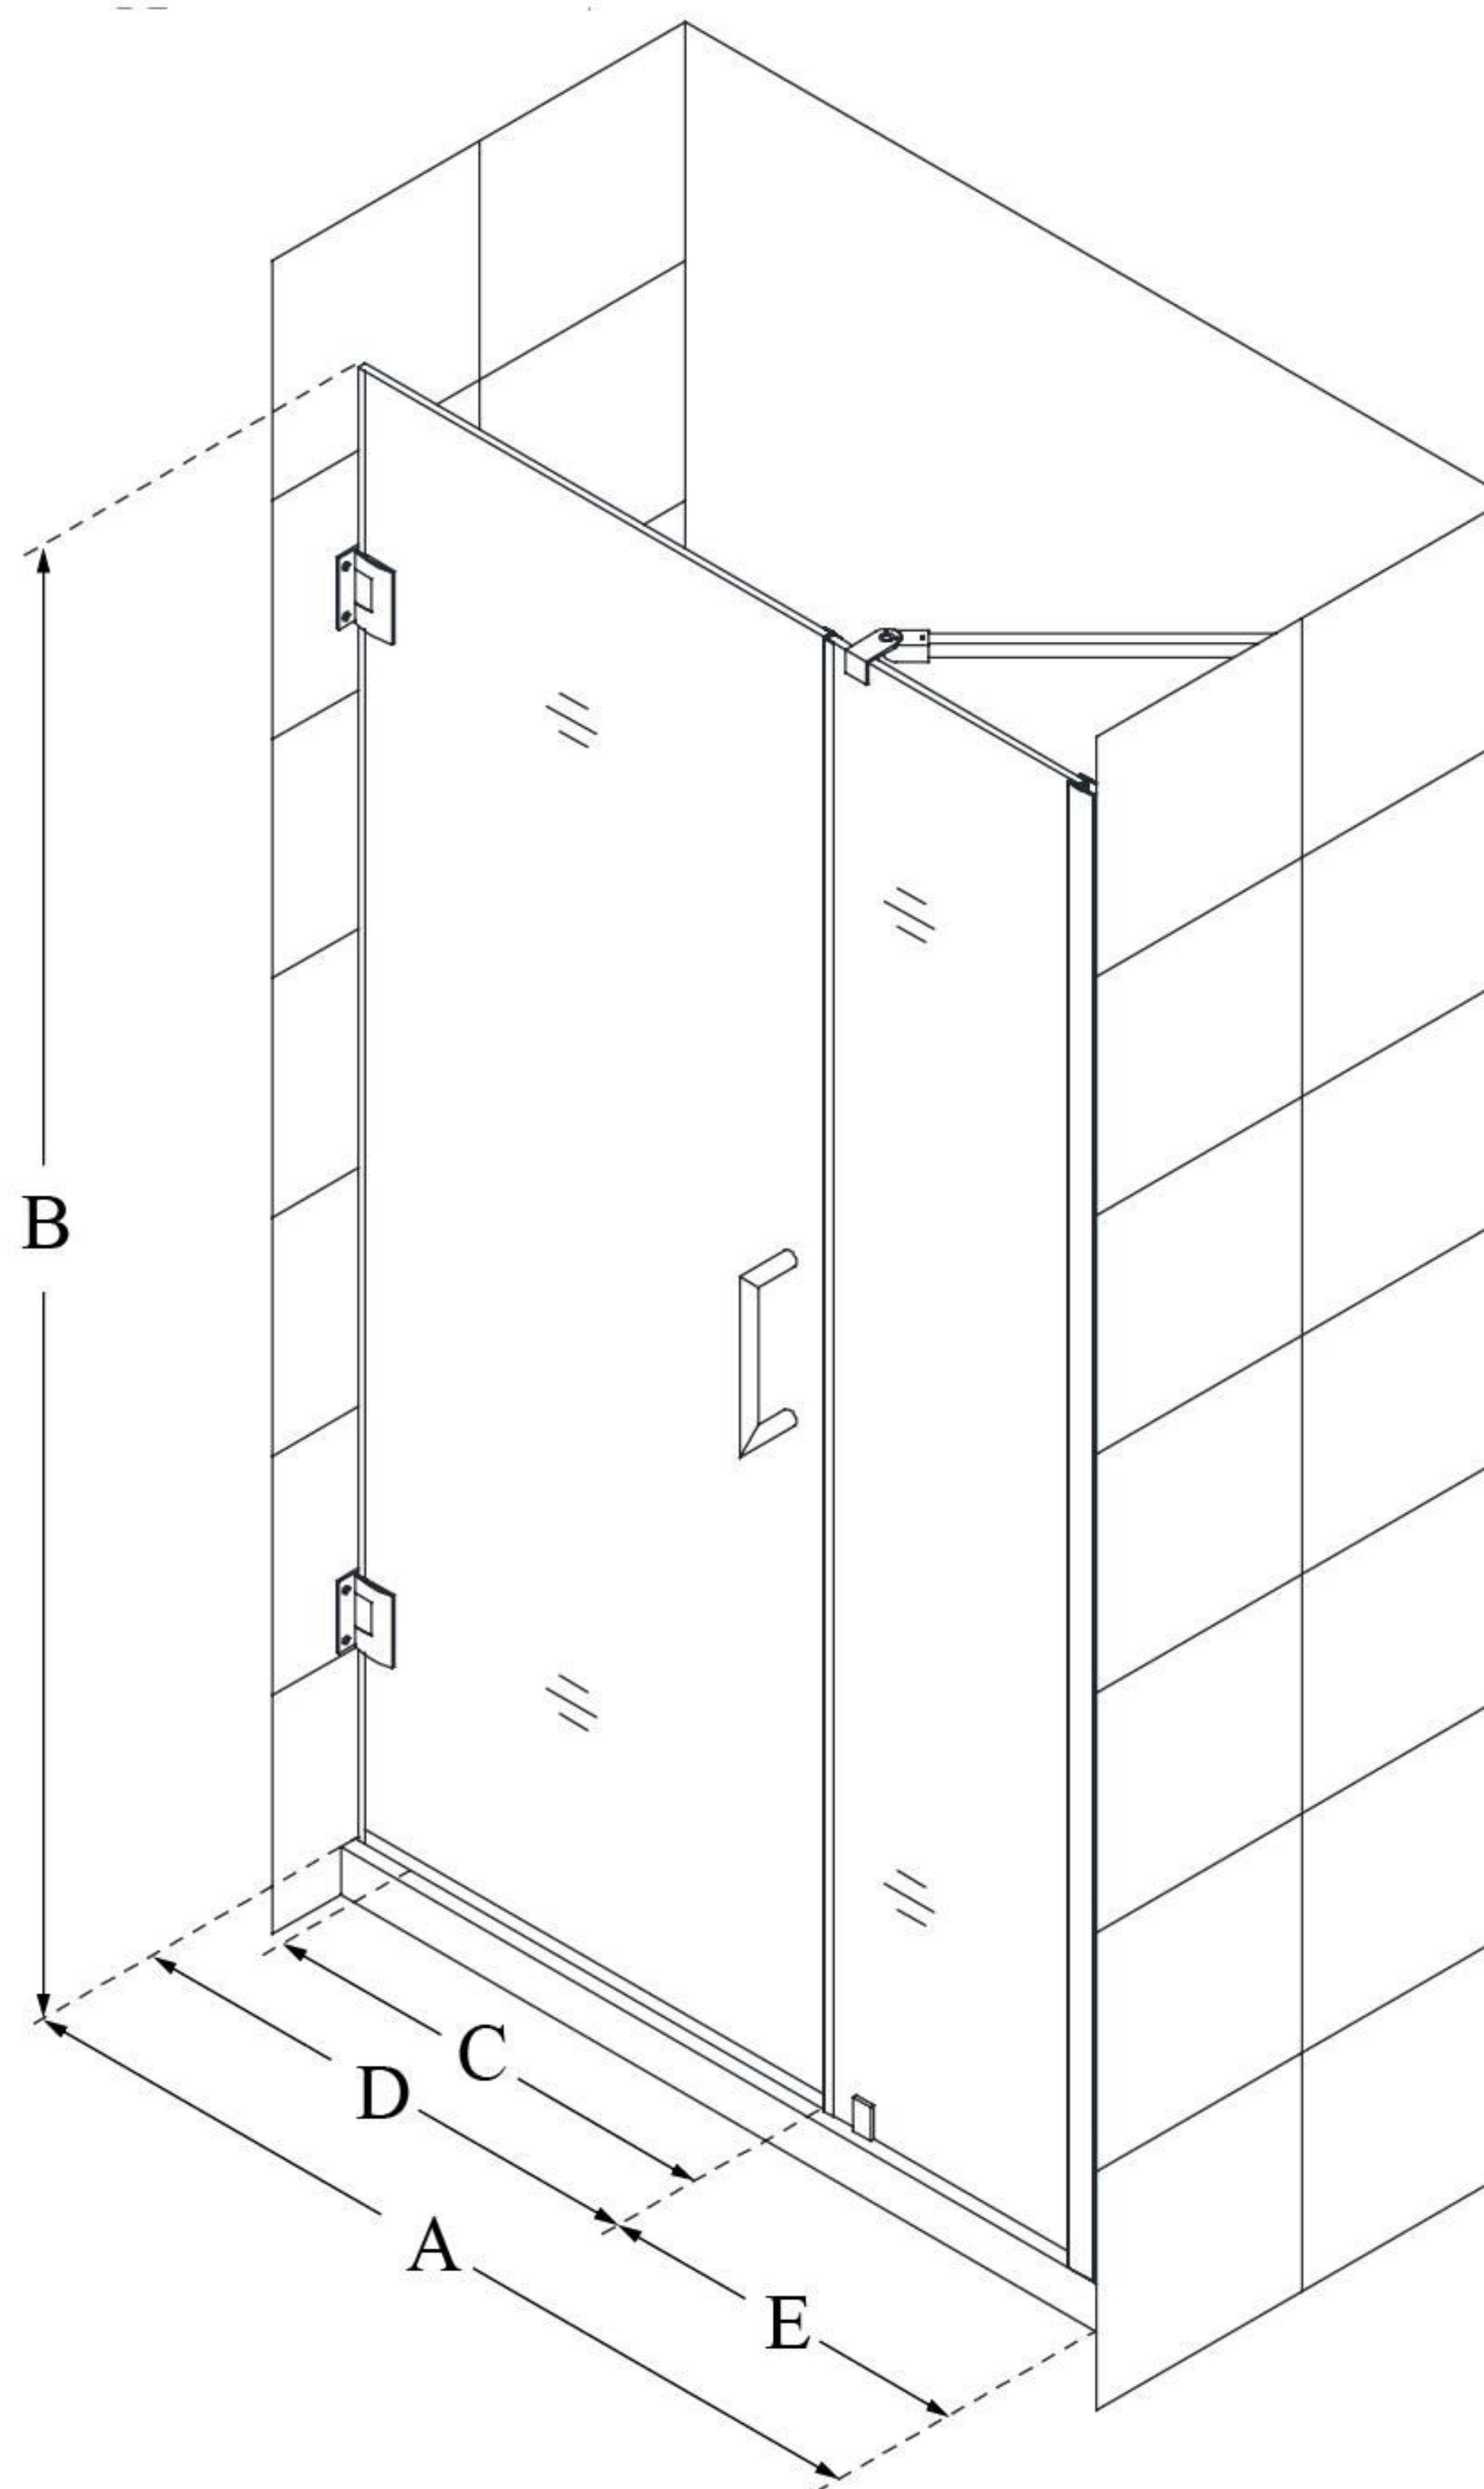

SHDR-20387210

UNIDOOR

DreamLine Unidoor 38-39" W x
72" H Frameless Hinged Shower
Door with Support Arm, Clear
Glass

SWING DOOR

CONFIGURATION DIMENSIONS:

A: 38 - 39"

MODEL WIDTH

B: 72"

MODEL HEIGHT

C: 25"

ACCESS WIDTH

D: 26"

DOOR WIDTH

E: 12"

INLINE PANEL WIDTH

DreamLine reserves the right to update or modify the hardware or materials pictured without prior notice for the purpose of product improvement and customer satisfaction.