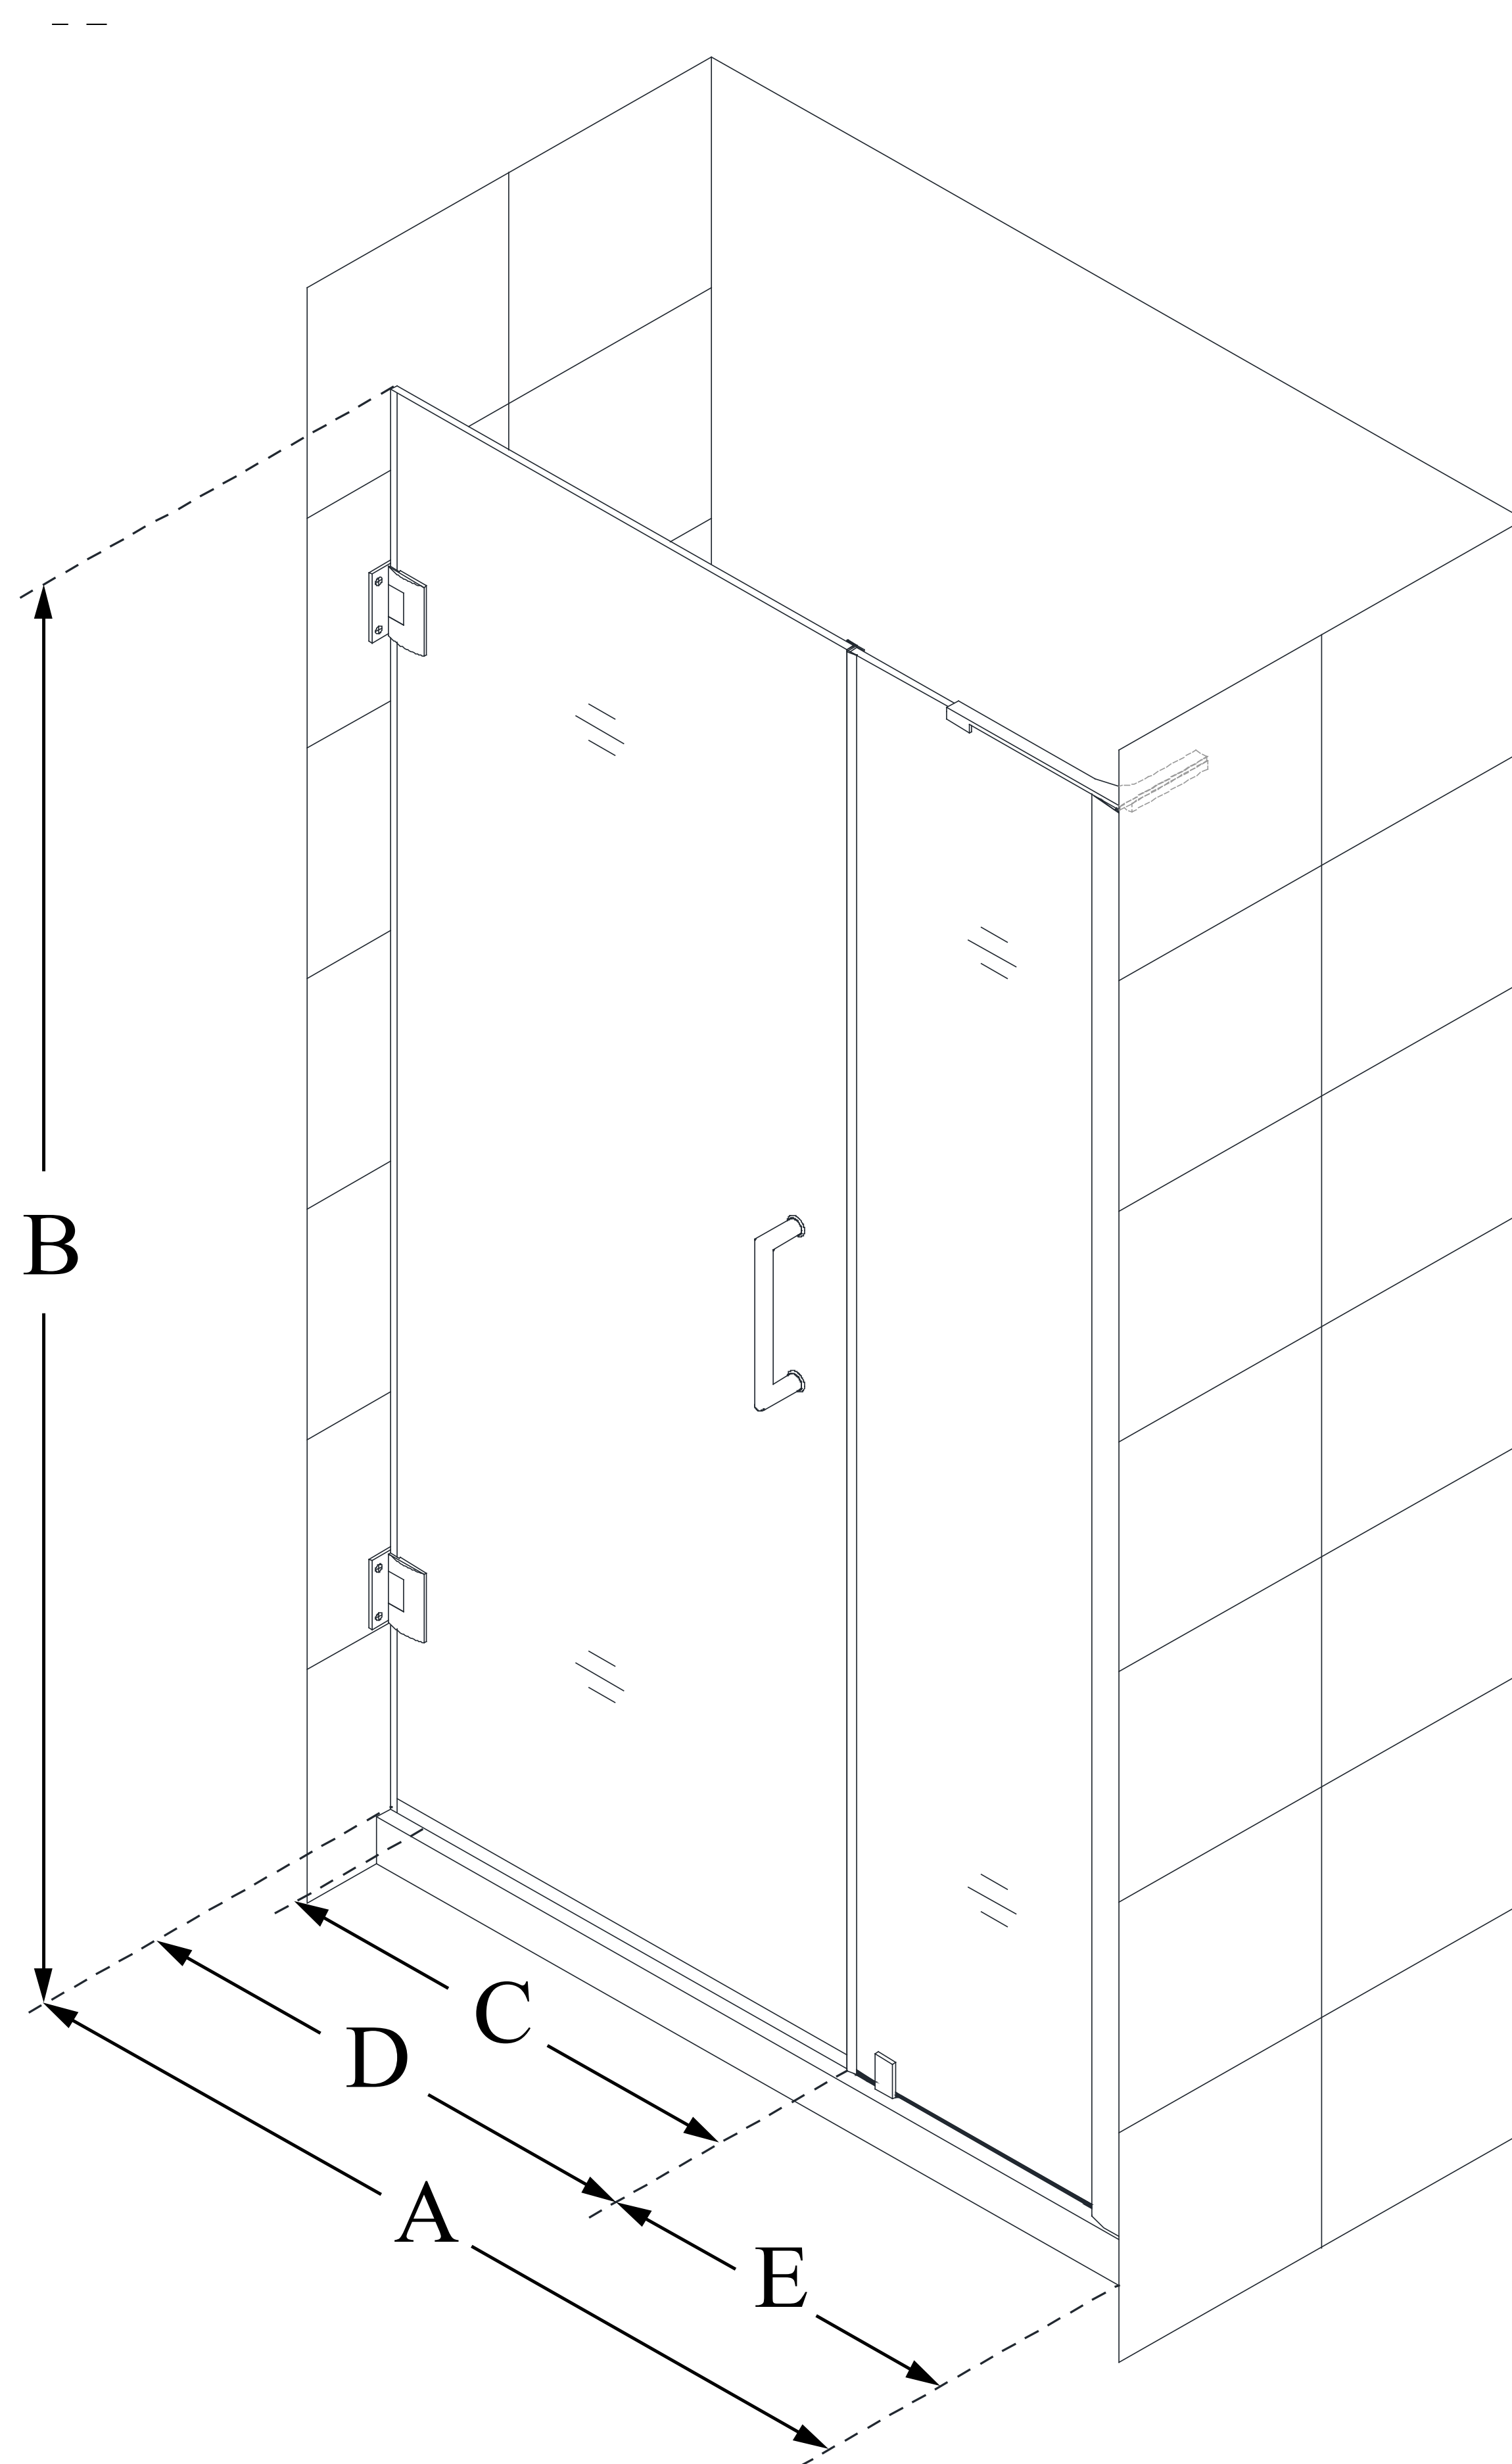

## UNIDOOR-LS

DreamLine Unidoor-LS 37-38 in.  
W x 72 in. H Frameless Hinged  
Shower Door with Support Arm

**SWING DOOR**

### CONFIGURATION DIMENSIONS:

**A: 37 - 38 in.**

MODEL WIDTH

**B: 72 in.**

MODEL HEIGHT

**C: 24 in.**

ACCESS WIDTH

**D: 25 in.**

DOOR WIDTH

**E: 12 in.**

INLINE PANEL WIDTH

**1 1/2 in.**

MINIMUM THRESHOLD REQUIRED

**Yes (Inline Panel)**

DRILLING REQUIRED

DreamLine reserves the right to update or modify the hardware or materials pictured without prior notice for the purpose of product improvement and customer satisfaction.