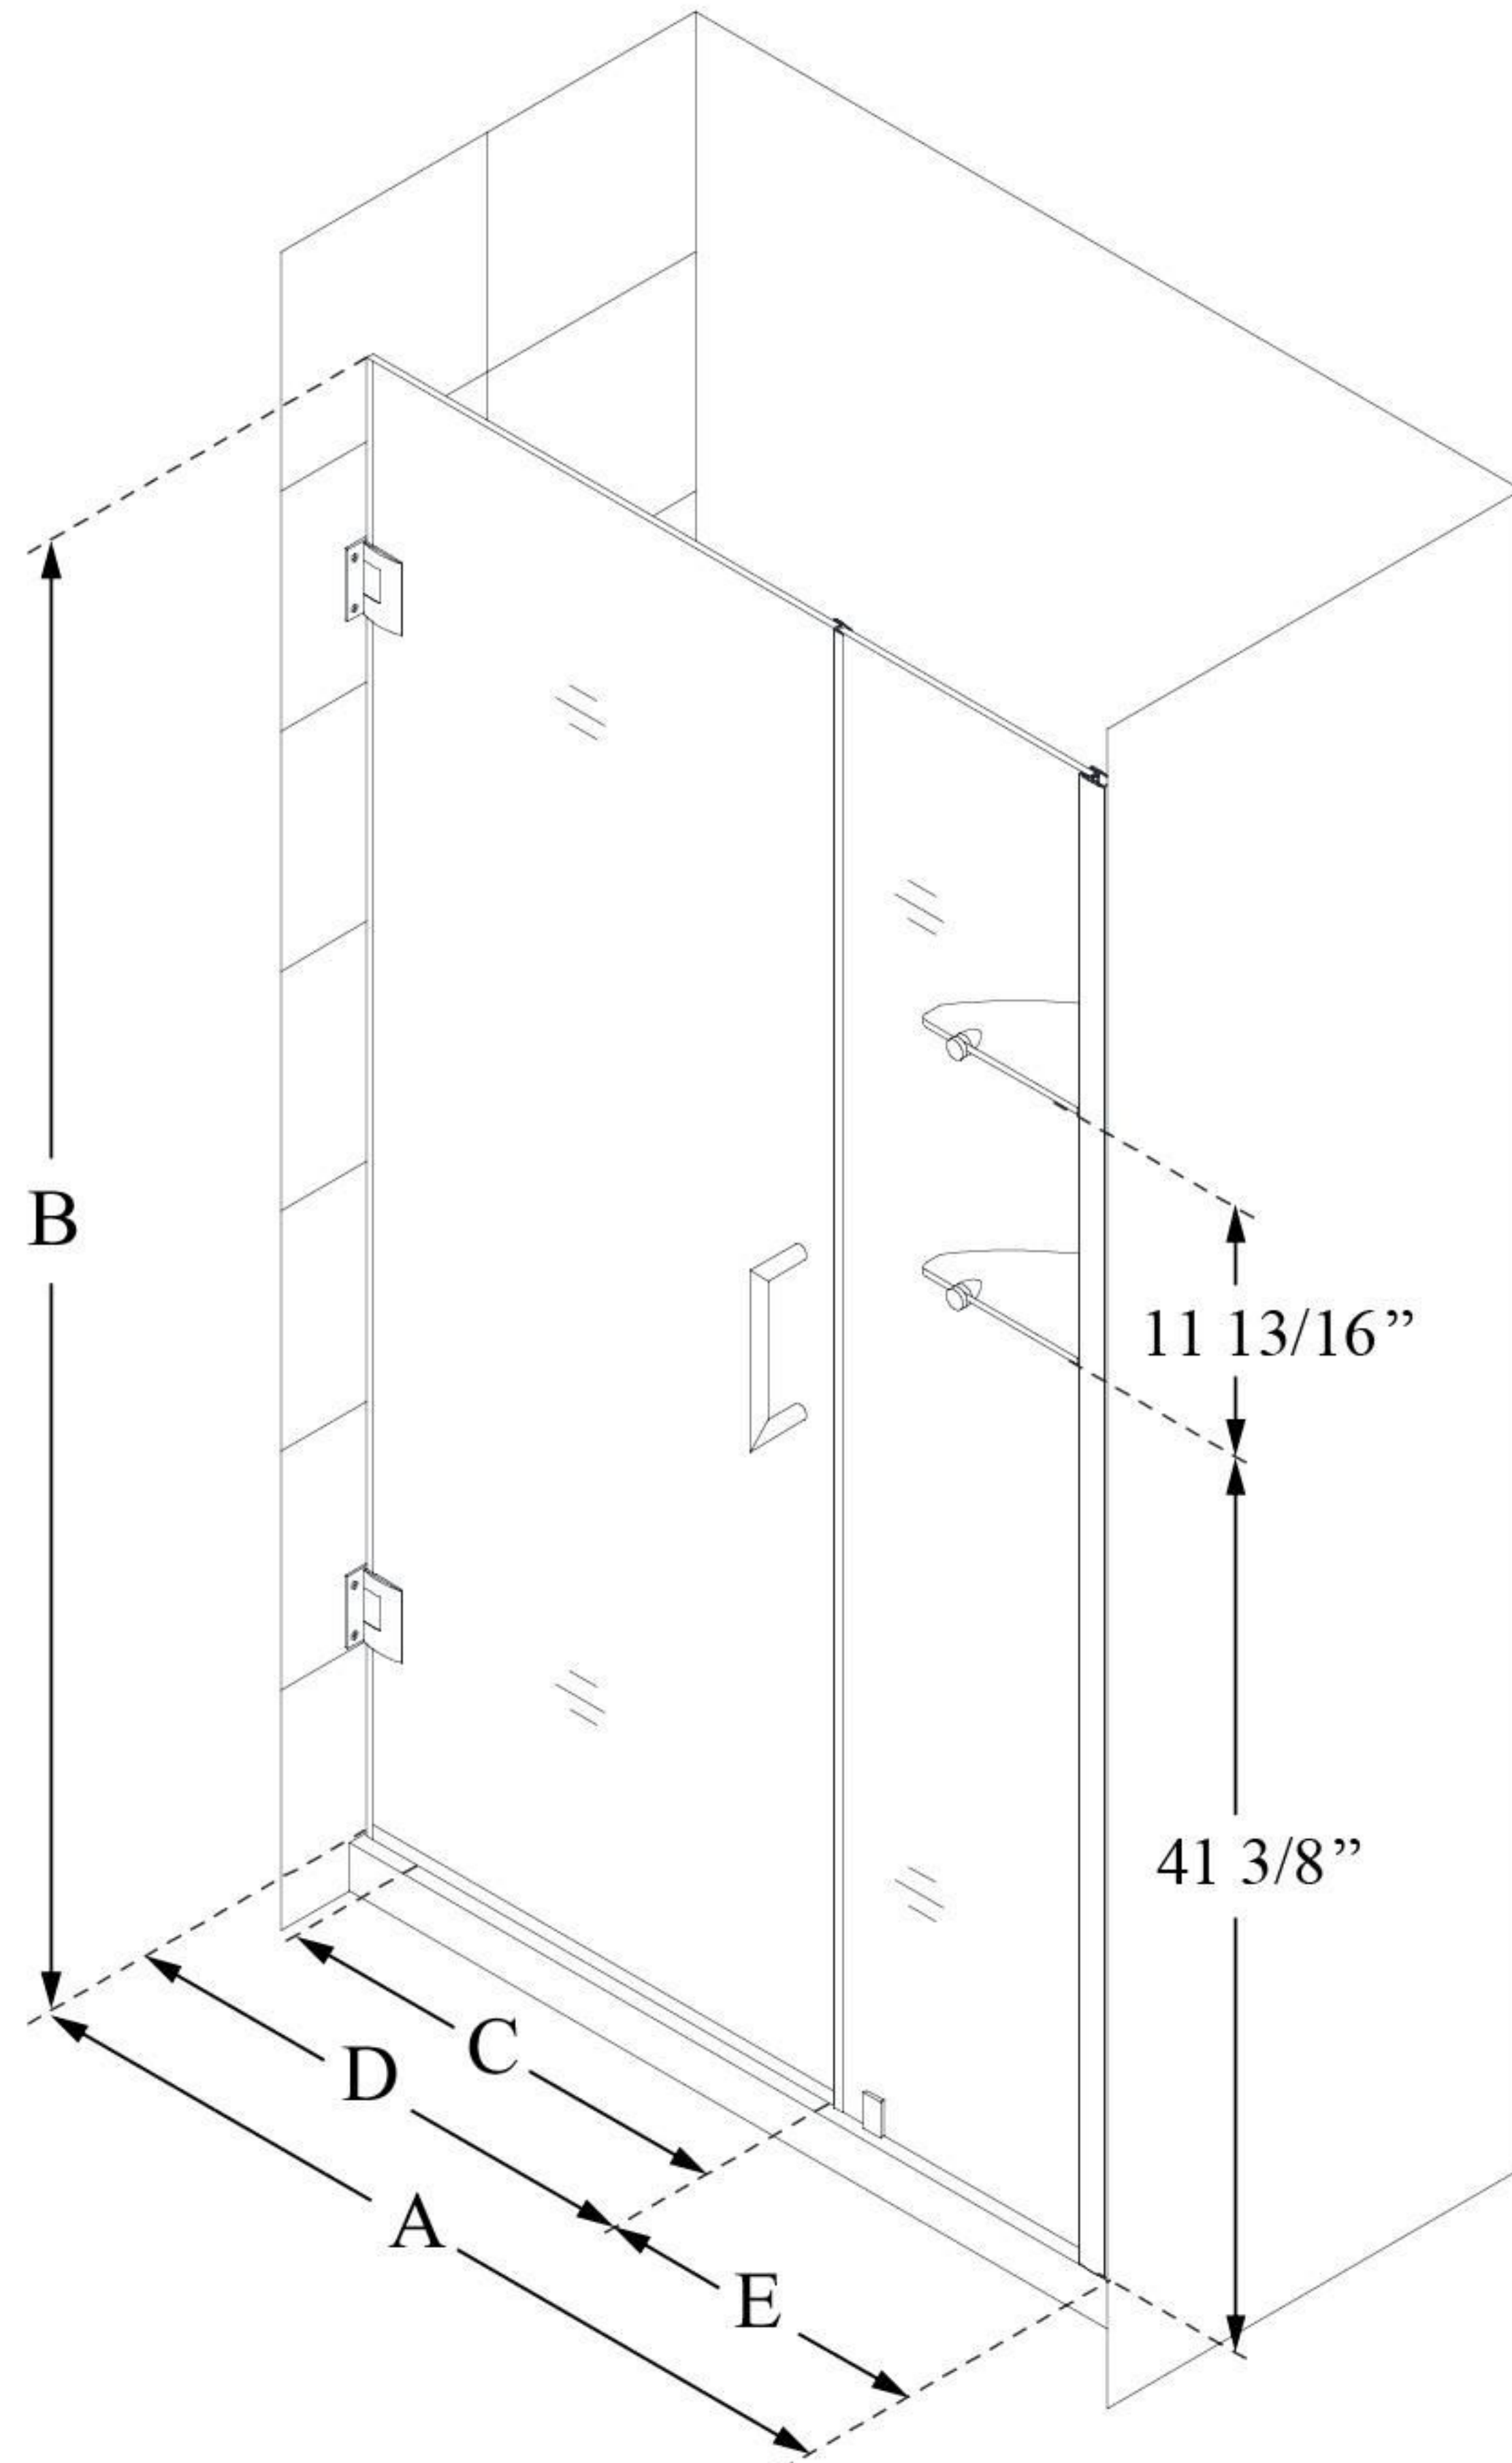

SHDR-20377210S

UNIDOOR

DreamLine Unidoor 37-38" W x 72"
H Frameless Hinged Shower Door
with Shelves, Clear Glass

SWING DOOR

CONFIGURATION DIMENSIONS:

A: 37 - 38"

MODEL WIDTH

B: 72"

MODEL HEIGHT

C: 24"

ACCESS WIDTH

D: 25"

DOOR WIDTH

E: 12"

INLINE PANEL WIDTH

DreamLine reserves the right to update or modify the hardware or materials pictured without prior notice for the purpose of product improvement and customer satisfaction.