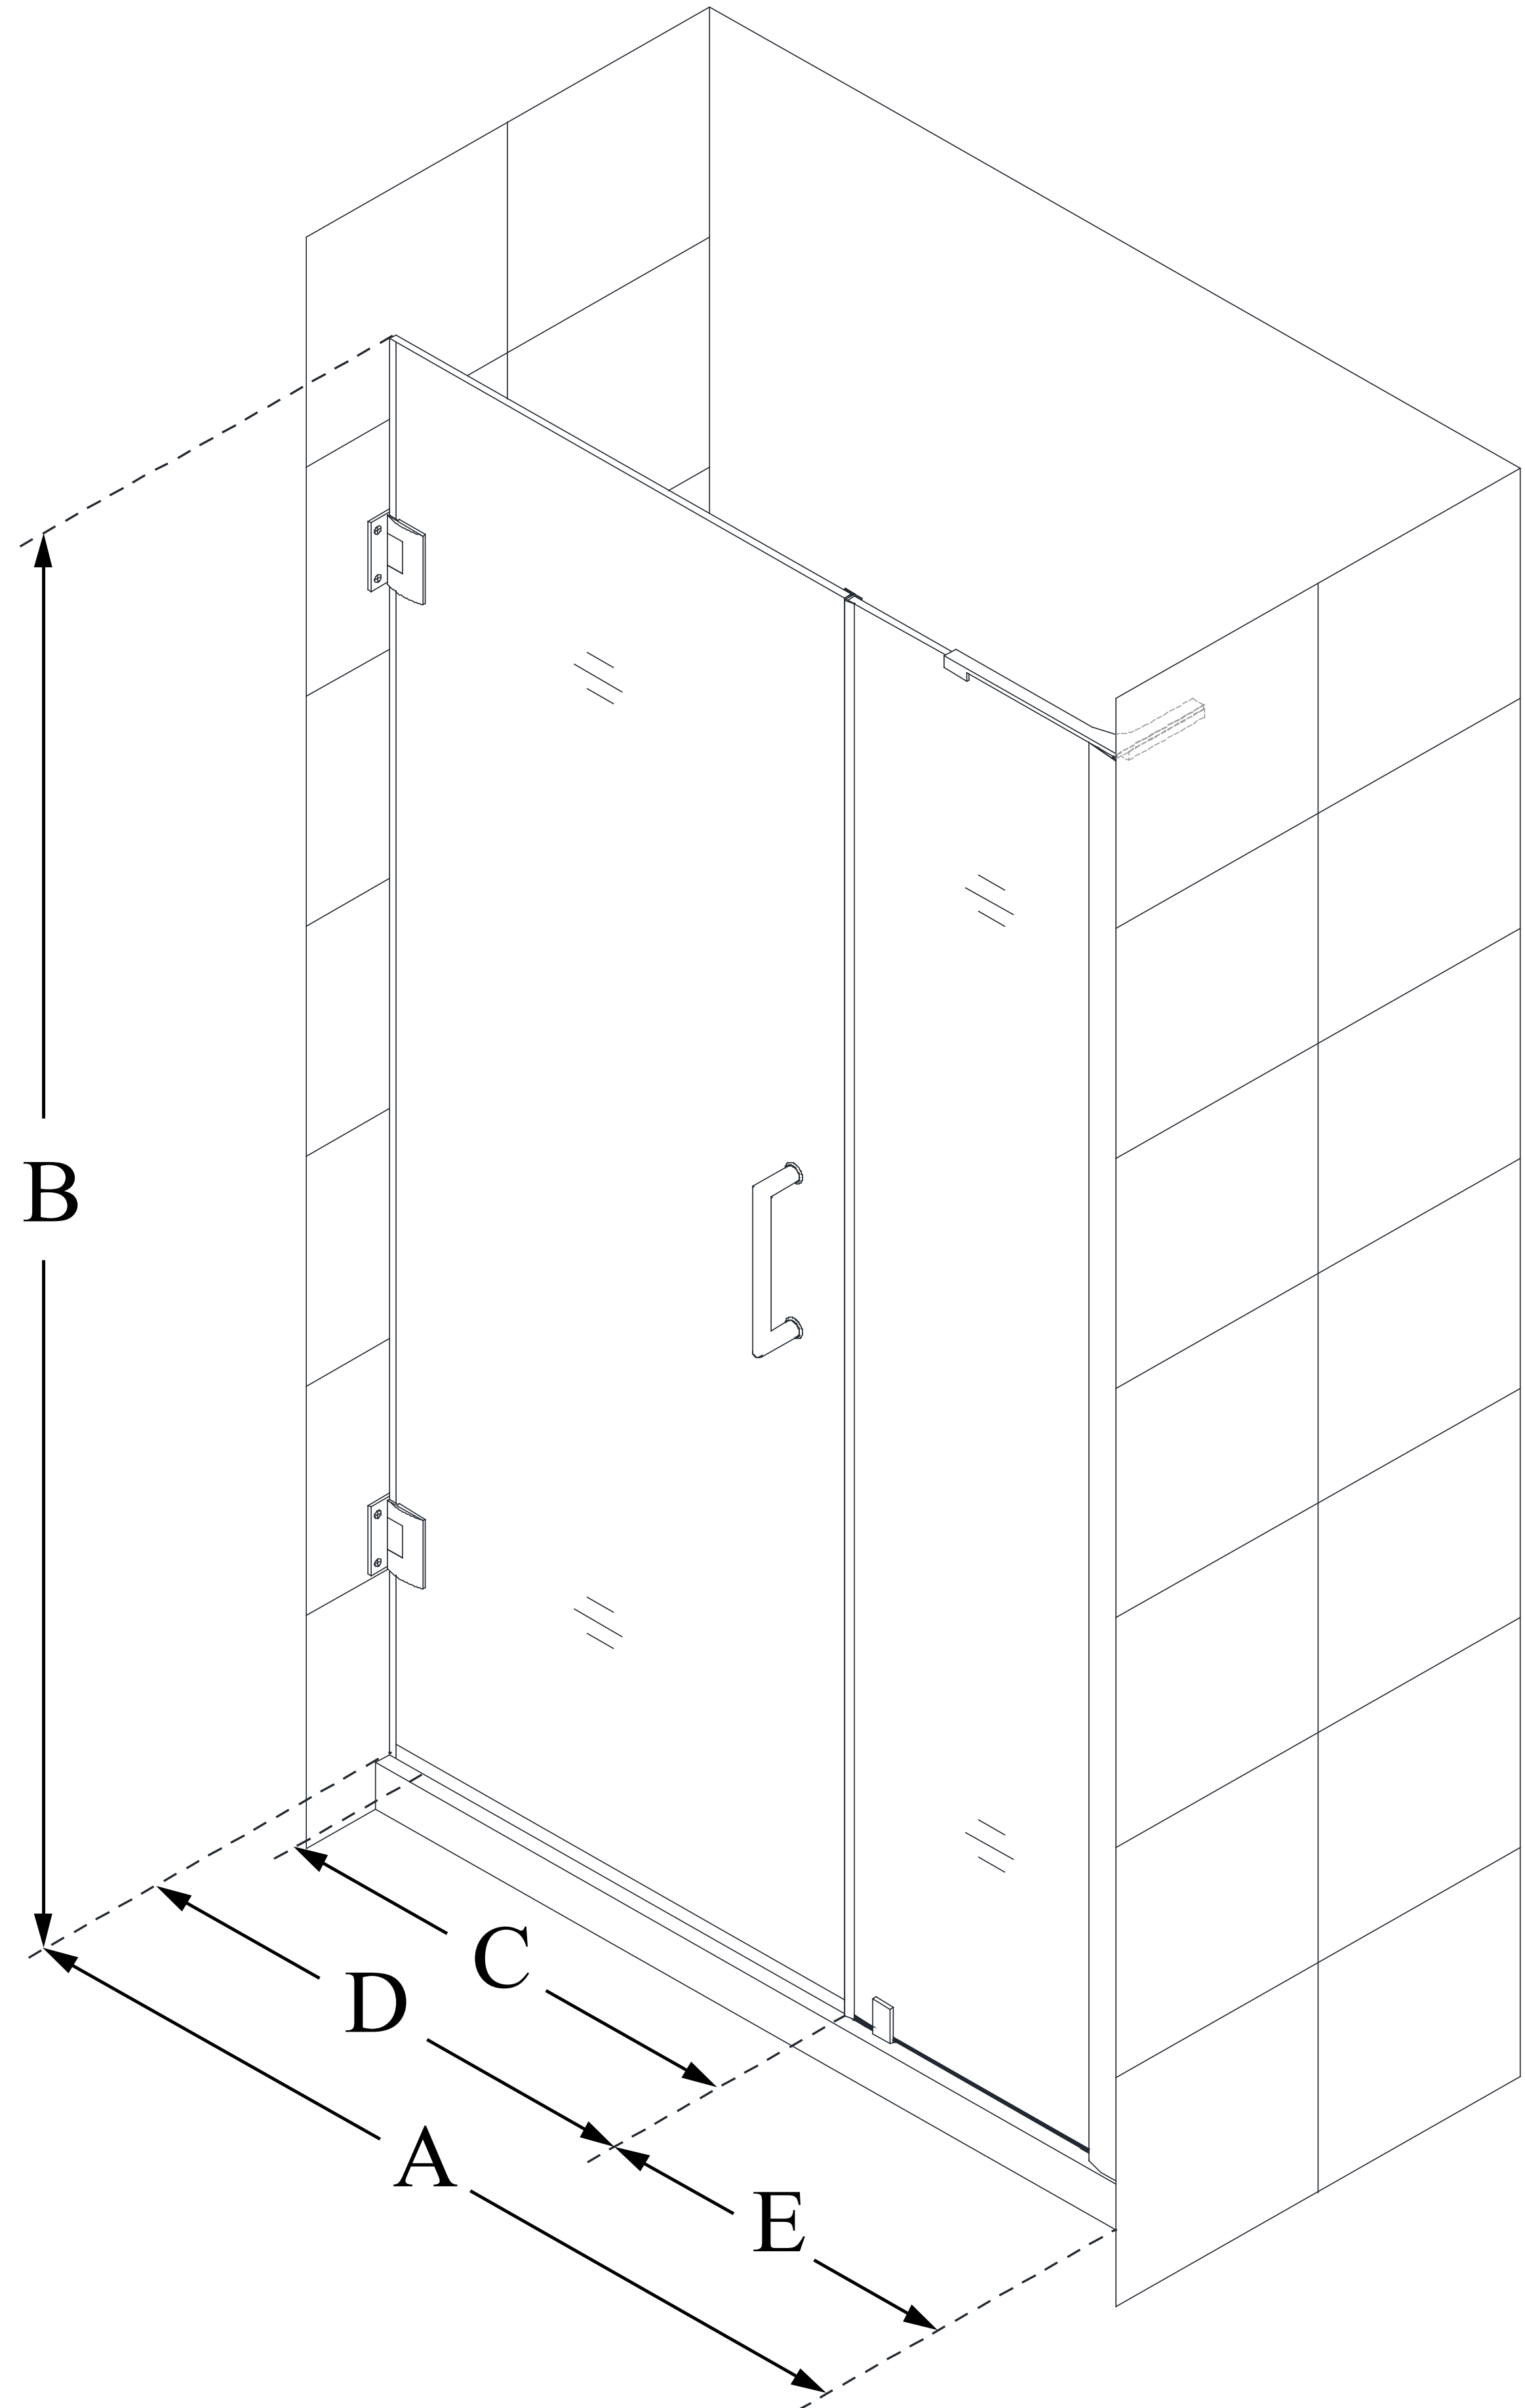

## UNIDOOR-LS

DreamLine Unidoor-LS 36-37 in.  
W x 72 in. H Frameless Hinged  
Shower Door with Support Arm

**SWING DOOR**

### CONFIGURATION DIMENSIONS:

**A: 36 - 37 in.**

MODEL WIDTH

**B: 72 in.**

MODEL HEIGHT

**C: 23 in.**

ACCESS WIDTH

**D: 24 in.**

DOOR WIDTH

**E: 12 in.**

INLINE PANEL WIDTH

**1 1/2 in.**

MINIMUM THRESHOLD REQUIRED

**Yes (Inline Panel)**

DRILLING REQUIRED

DreamLine reserves the right to update or modify the hardware or materials pictured without prior notice for the purpose of product improvement and customer satisfaction.