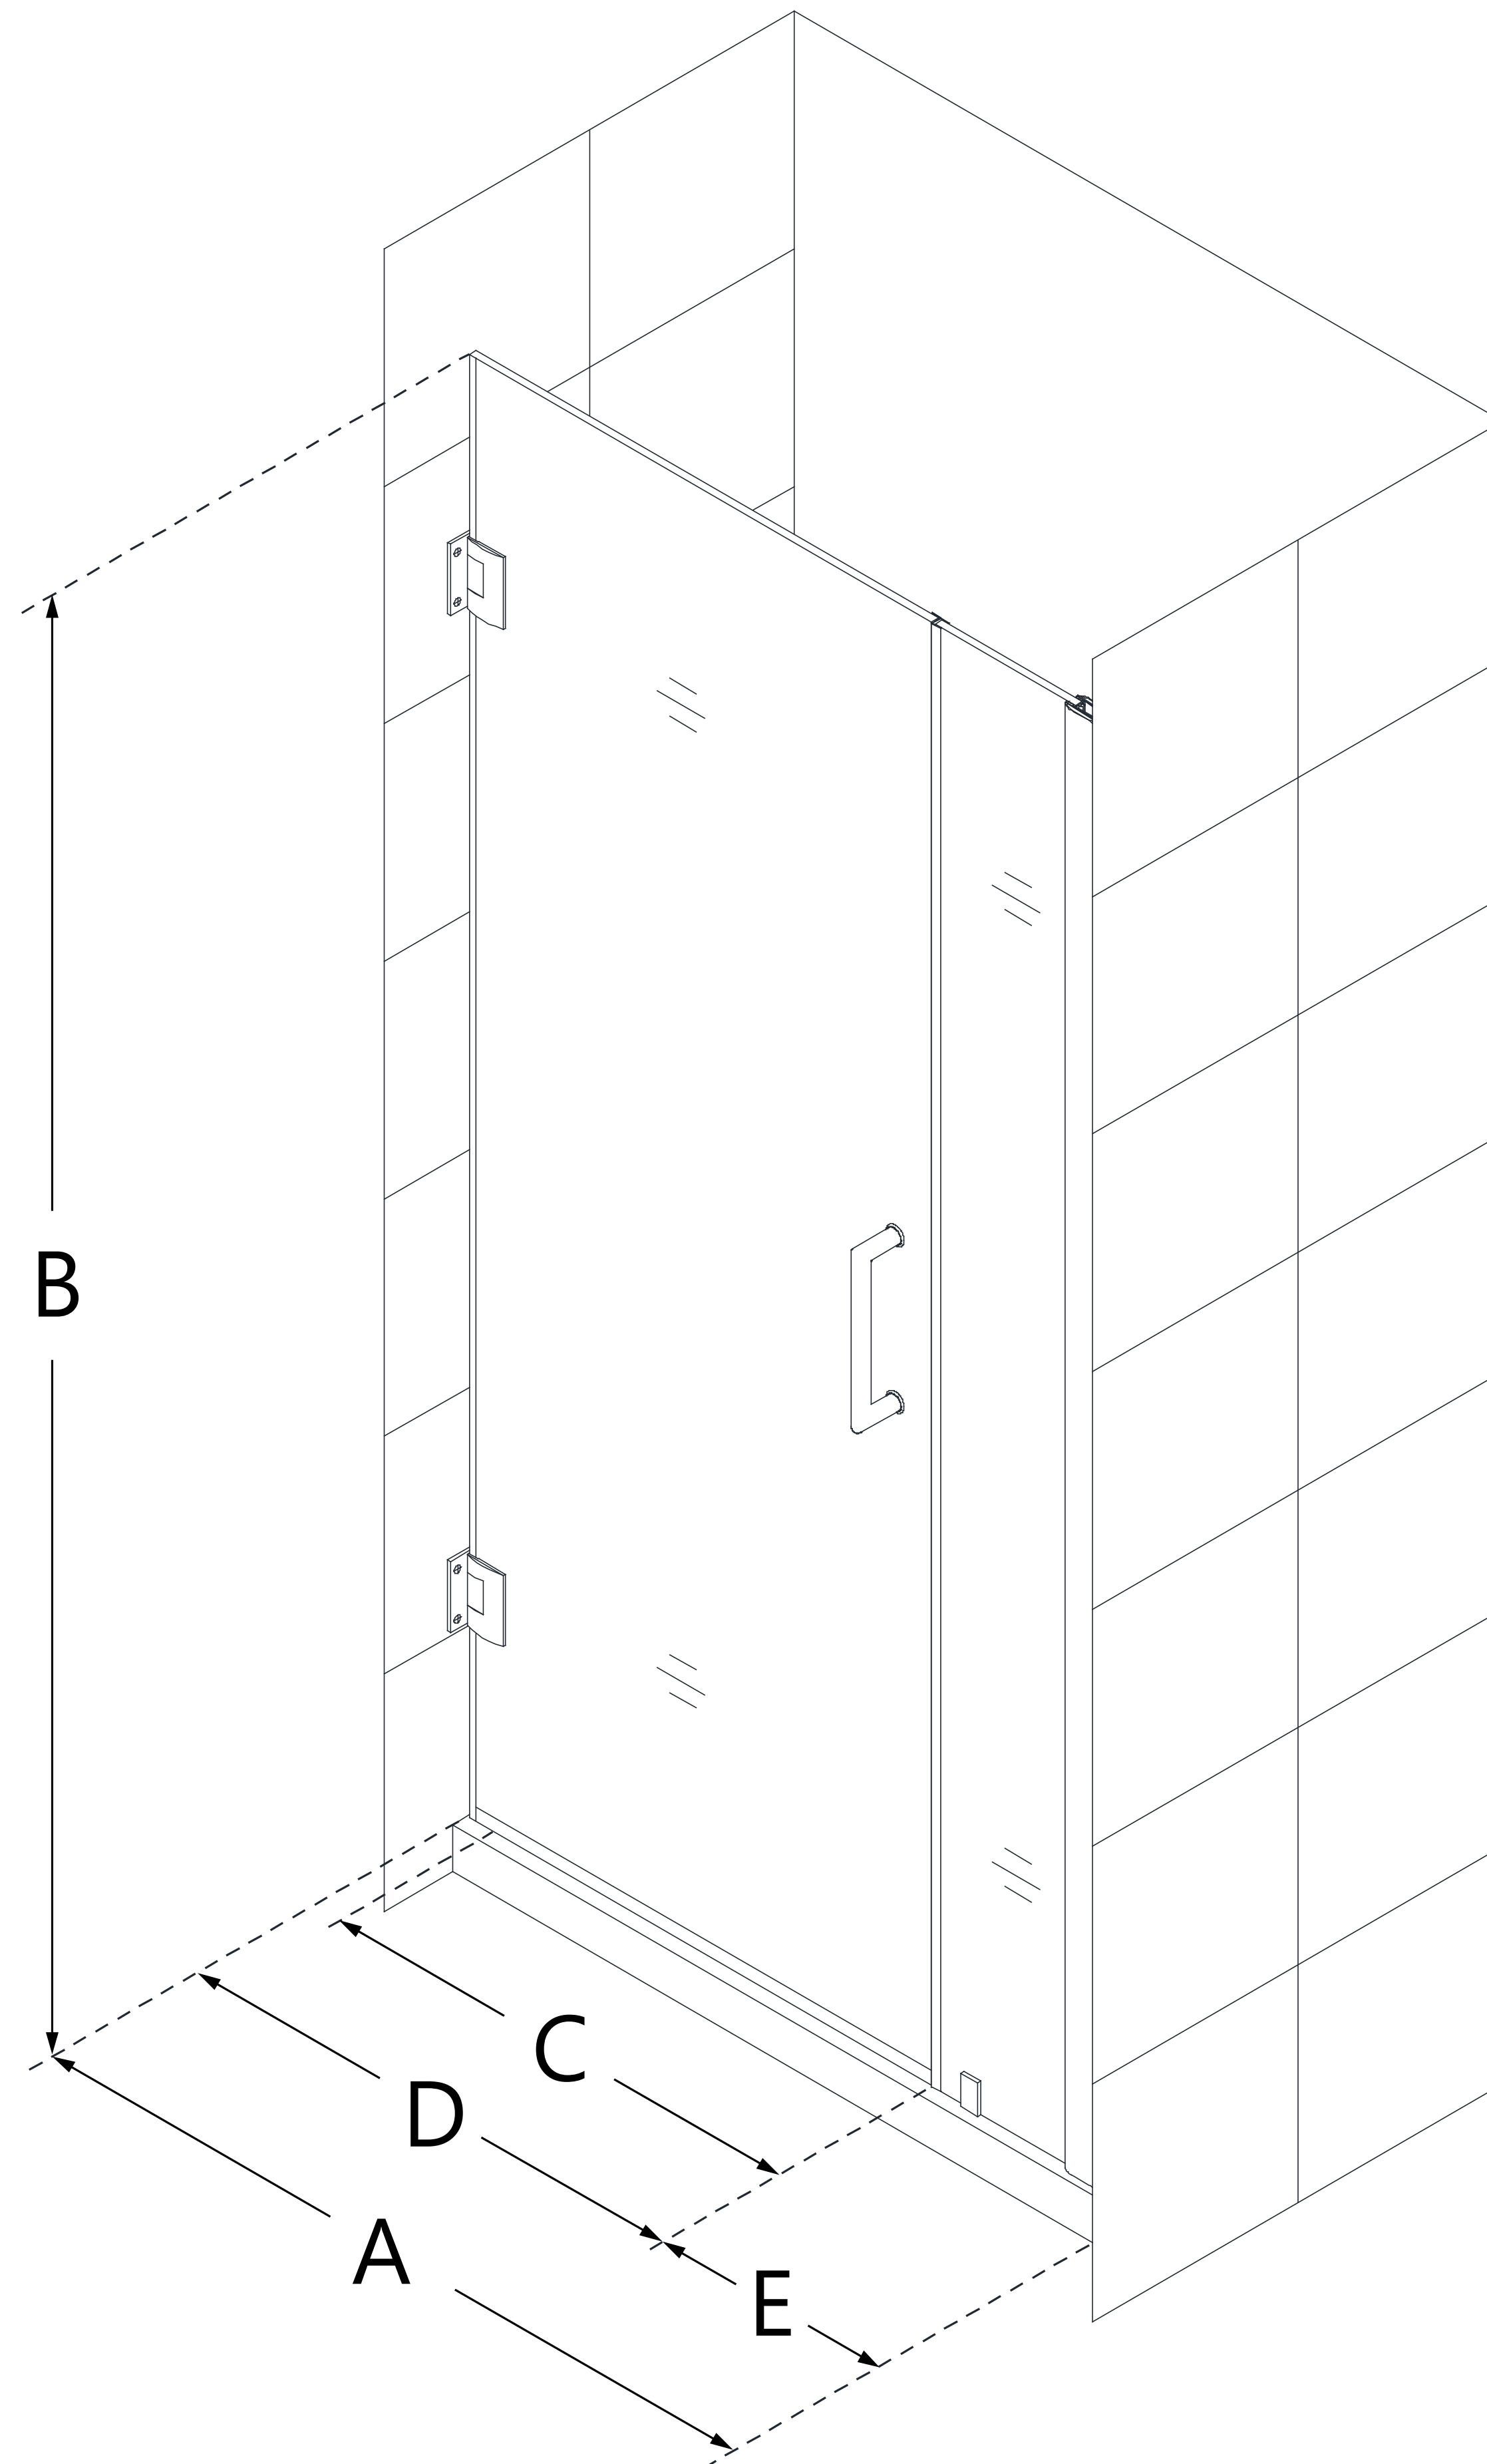

## UNIDOOR-LS

DreamLine Unidoor-LS 36-37 in.  
W x 72 in. H Frameless Hinged  
Shower Door

**SWING DOOR**

### CONFIGURATION DIMENSIONS:

**A: 36 - 37 in.**

MODEL WIDTH

**B: 72 in.**

MODEL HEIGHT

**C: 29 in.**

ACCESS WIDTH

**D: 30 in.**

DOOR WIDTH

**E: 6 in.**

INLINE PANEL WIDTH

**1 1/2 in.**

MINIMUM THRESHOLD REQUIRED

**Yes (Inline Panel)**

DRILLING REQUIRED

DreamLine reserves the right to update or modify the hardware or materials pictured without prior notice for the purpose of product improvement and customer satisfaction.