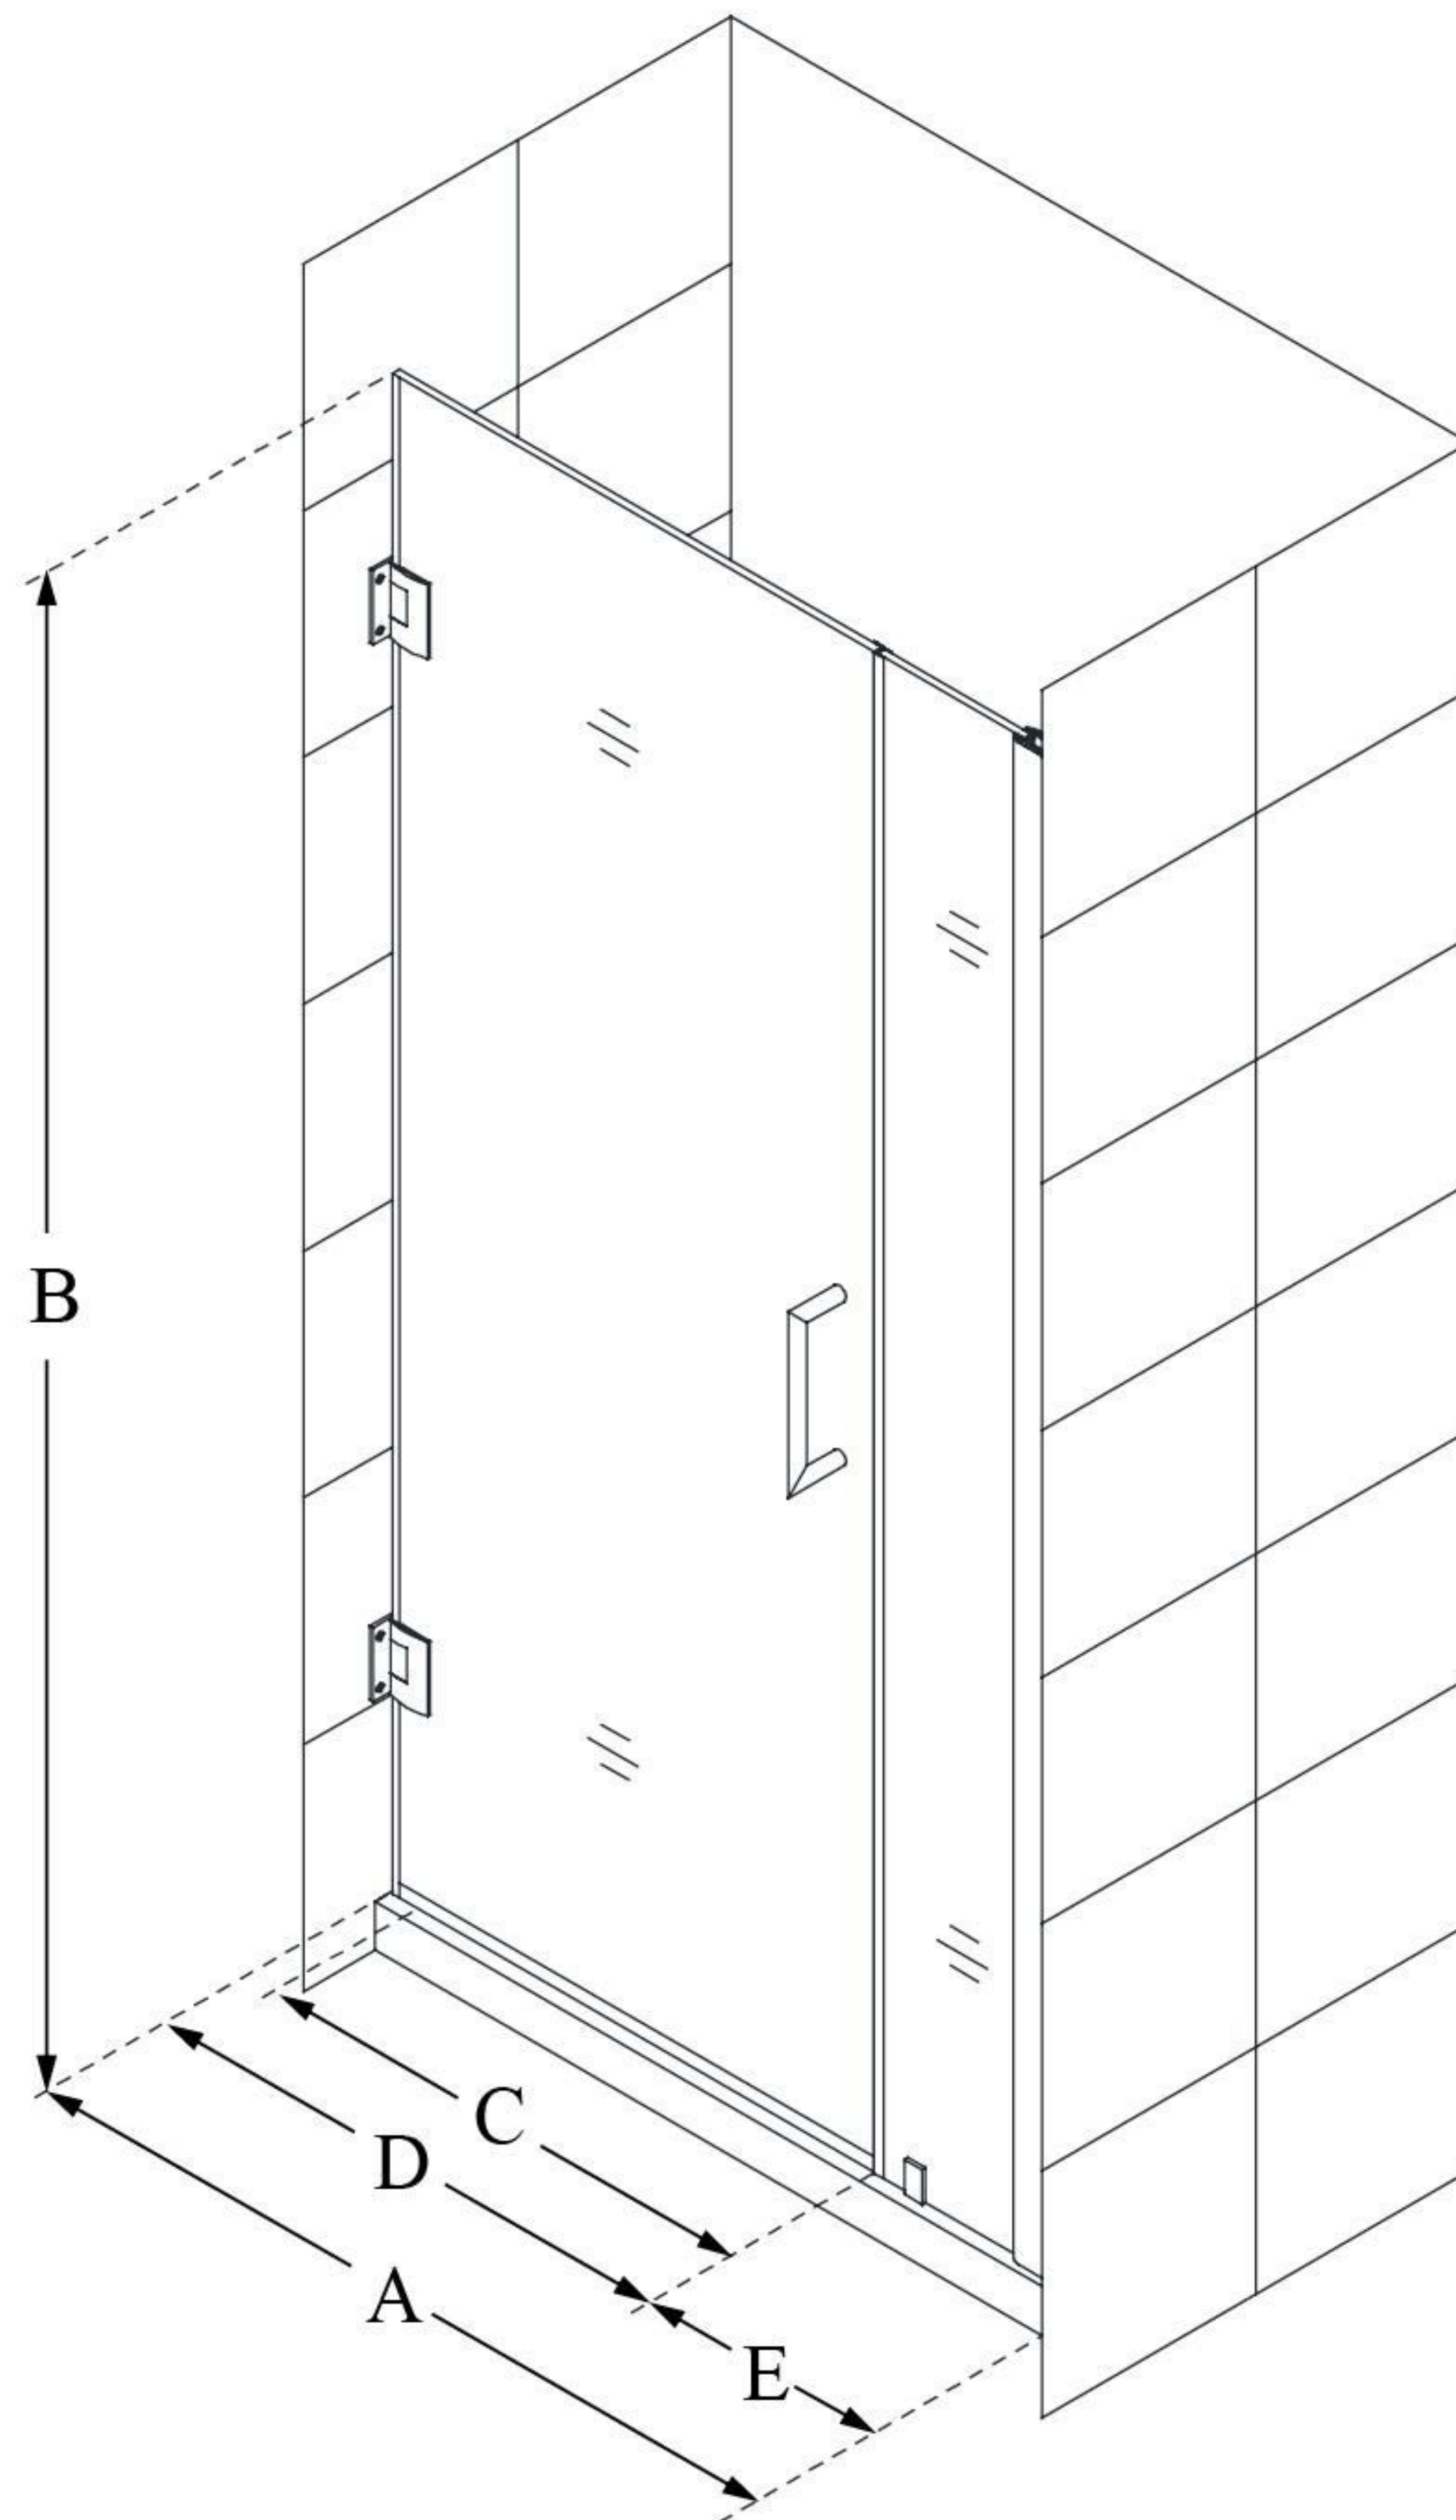

SHDR-20367210

UNIDOOR

DreamLine Unidoor 36-37" W x 72"
H Frameless Hinged Shower Door,
Clear Glass

SWING DOOR

CONFIGURATION DIMENSIONS:

A: 36 - 37"

MODEL WIDTH

B: 72"

MODEL HEIGHT

C: 29"

ACCESS WIDTH

D: 30"

DOOR WIDTH

E: 6"

INLINE PANEL WIDTH

DreamLine reserves the right to update or modify the hardware or materials pictured without prior notice for the purpose of product improvement and customer satisfaction.