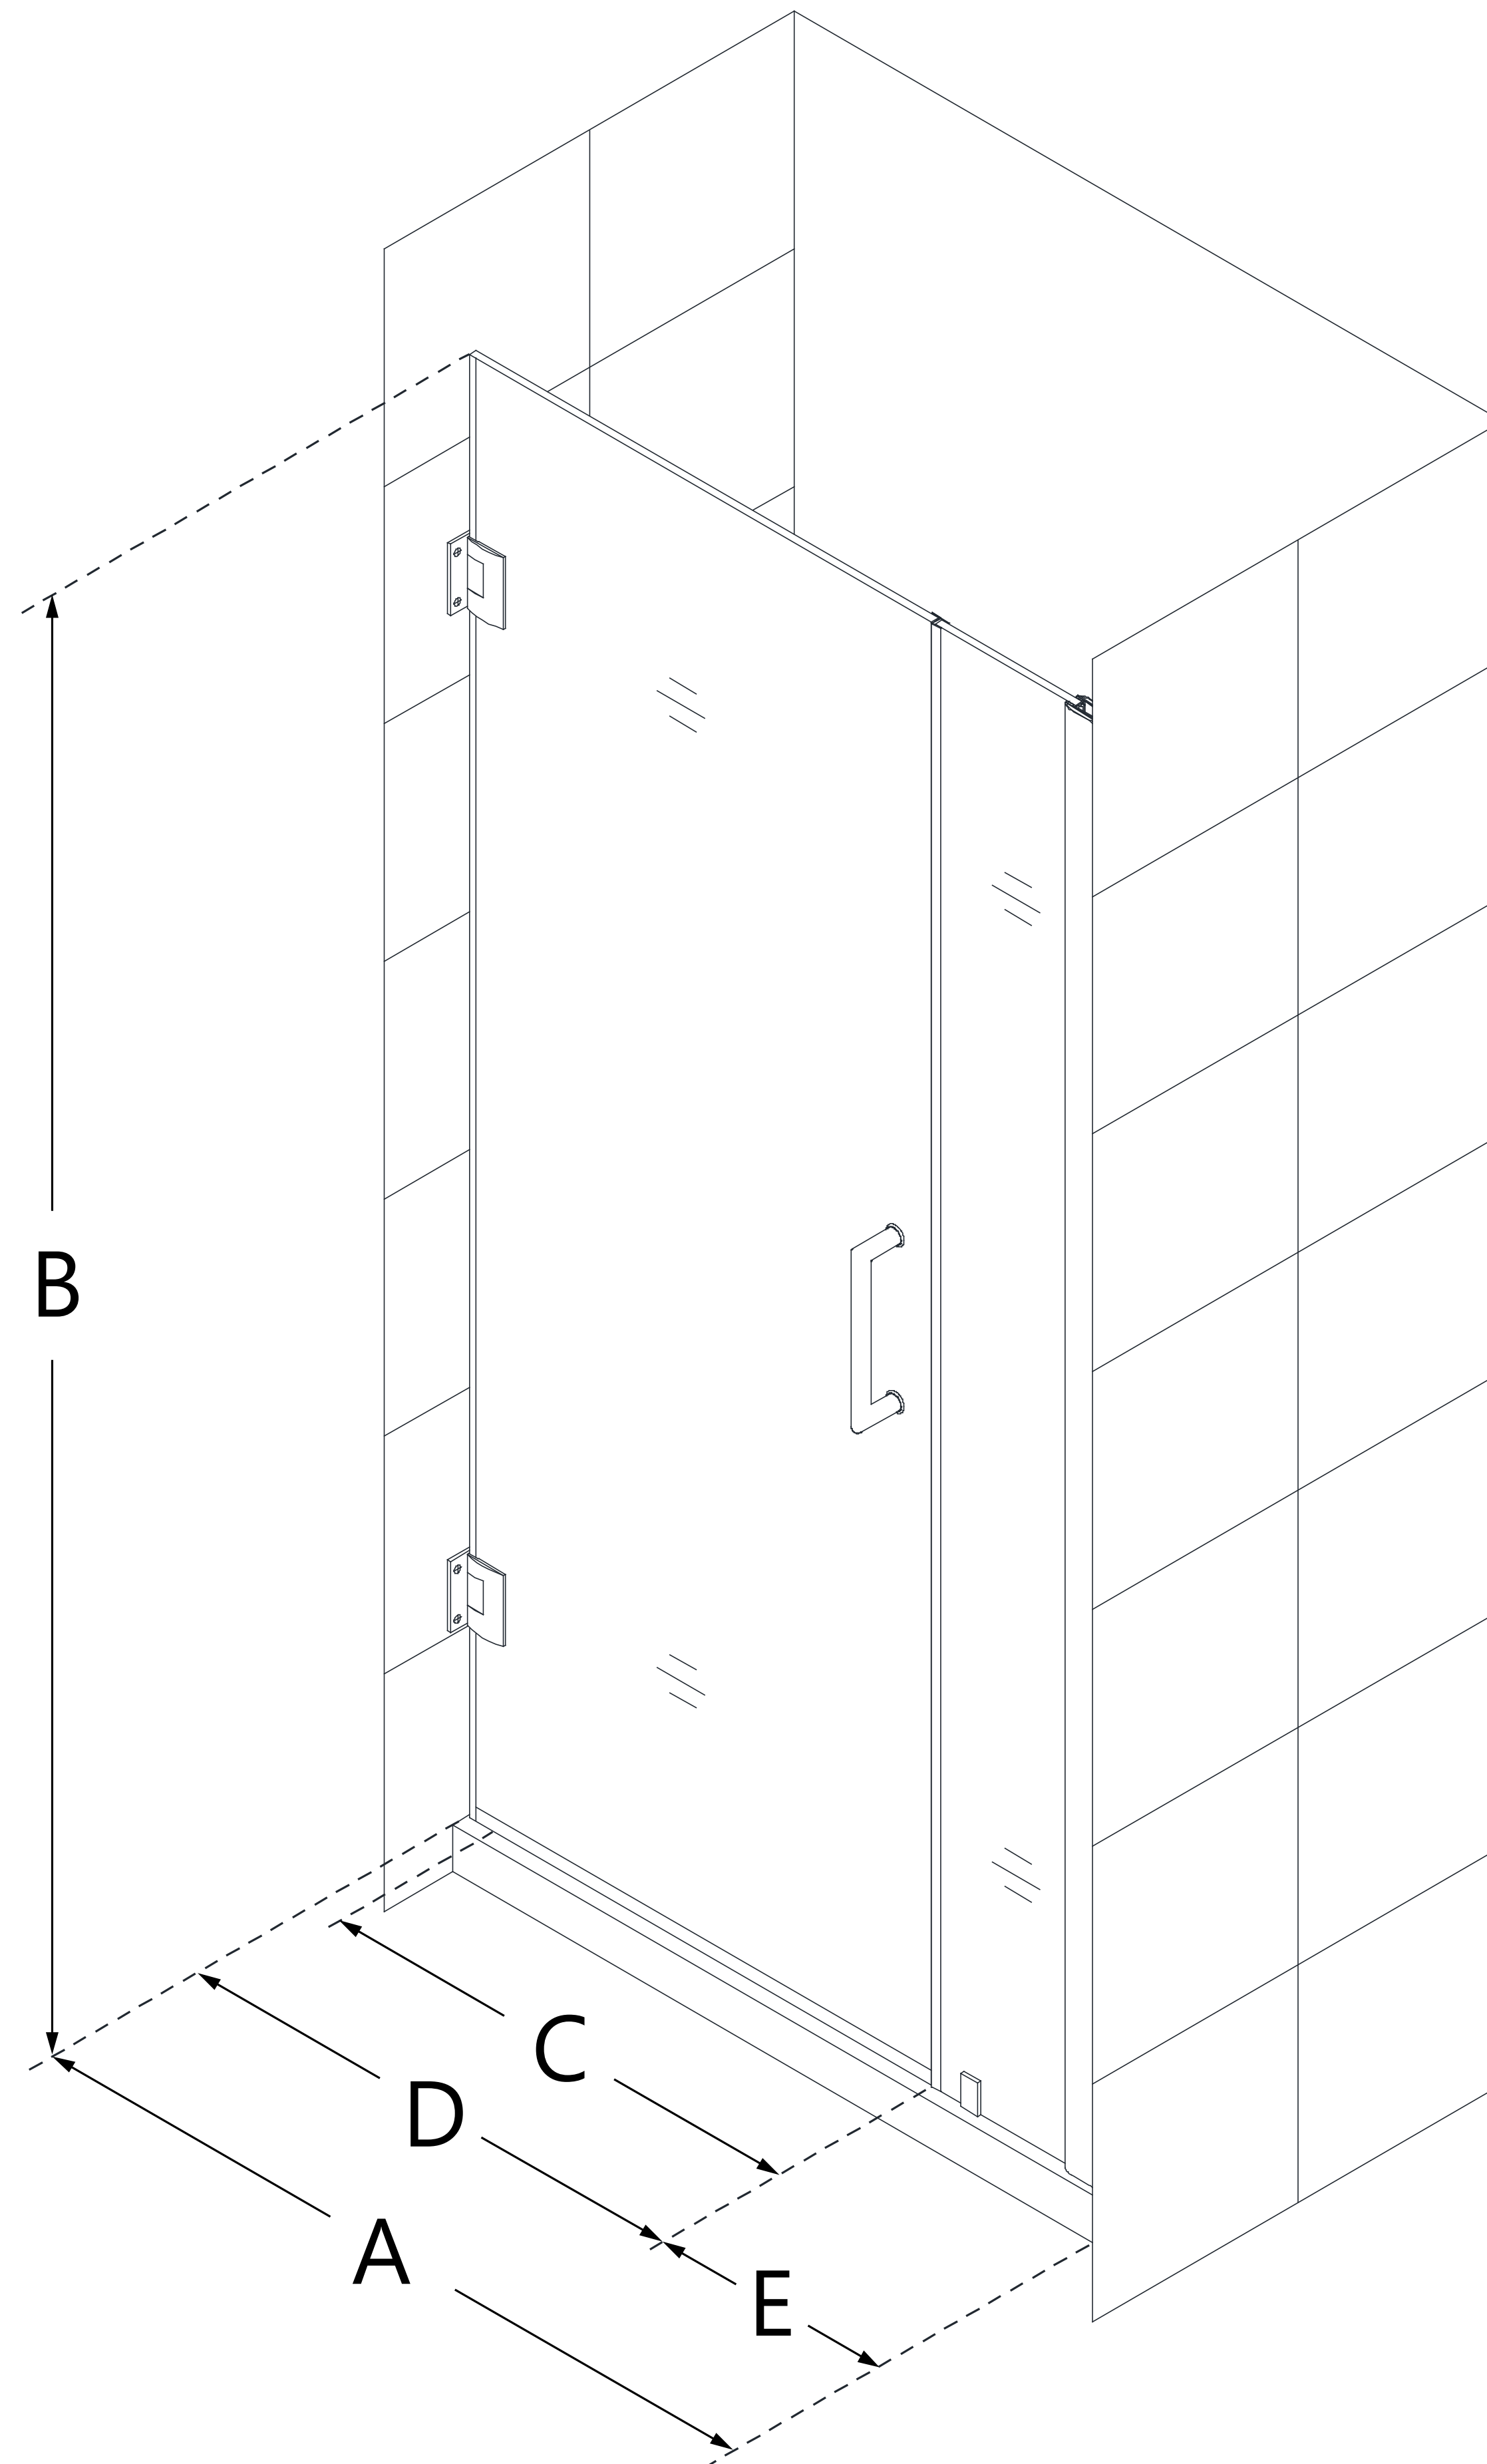

SHDR-2035722

UNIDOOR-LS

DreamLine Unidoor-LS 35-36
in. W x 72 in. H Frameless Hinged
Shower Door

SWING DOOR

CONFIGURATION DIMENSIONS:

A: 35 - 36 in.

MODEL WIDTH

B: 72 in.

MODEL HEIGHT

C: 28 in.

ACCESS WIDTH

D: 29 in.

DOOR WIDTH

E: 6 in.

INLINE PANEL WIDTH

1 1/2 in.

MINIMUM THRESHOLD REQUIRED

Yes (Inline Panel)

DRILLING REQUIRED

DreamLine reserves the right to update or modify the hardware or materials pictured without prior notice for the purpose of product improvement and customer satisfaction.