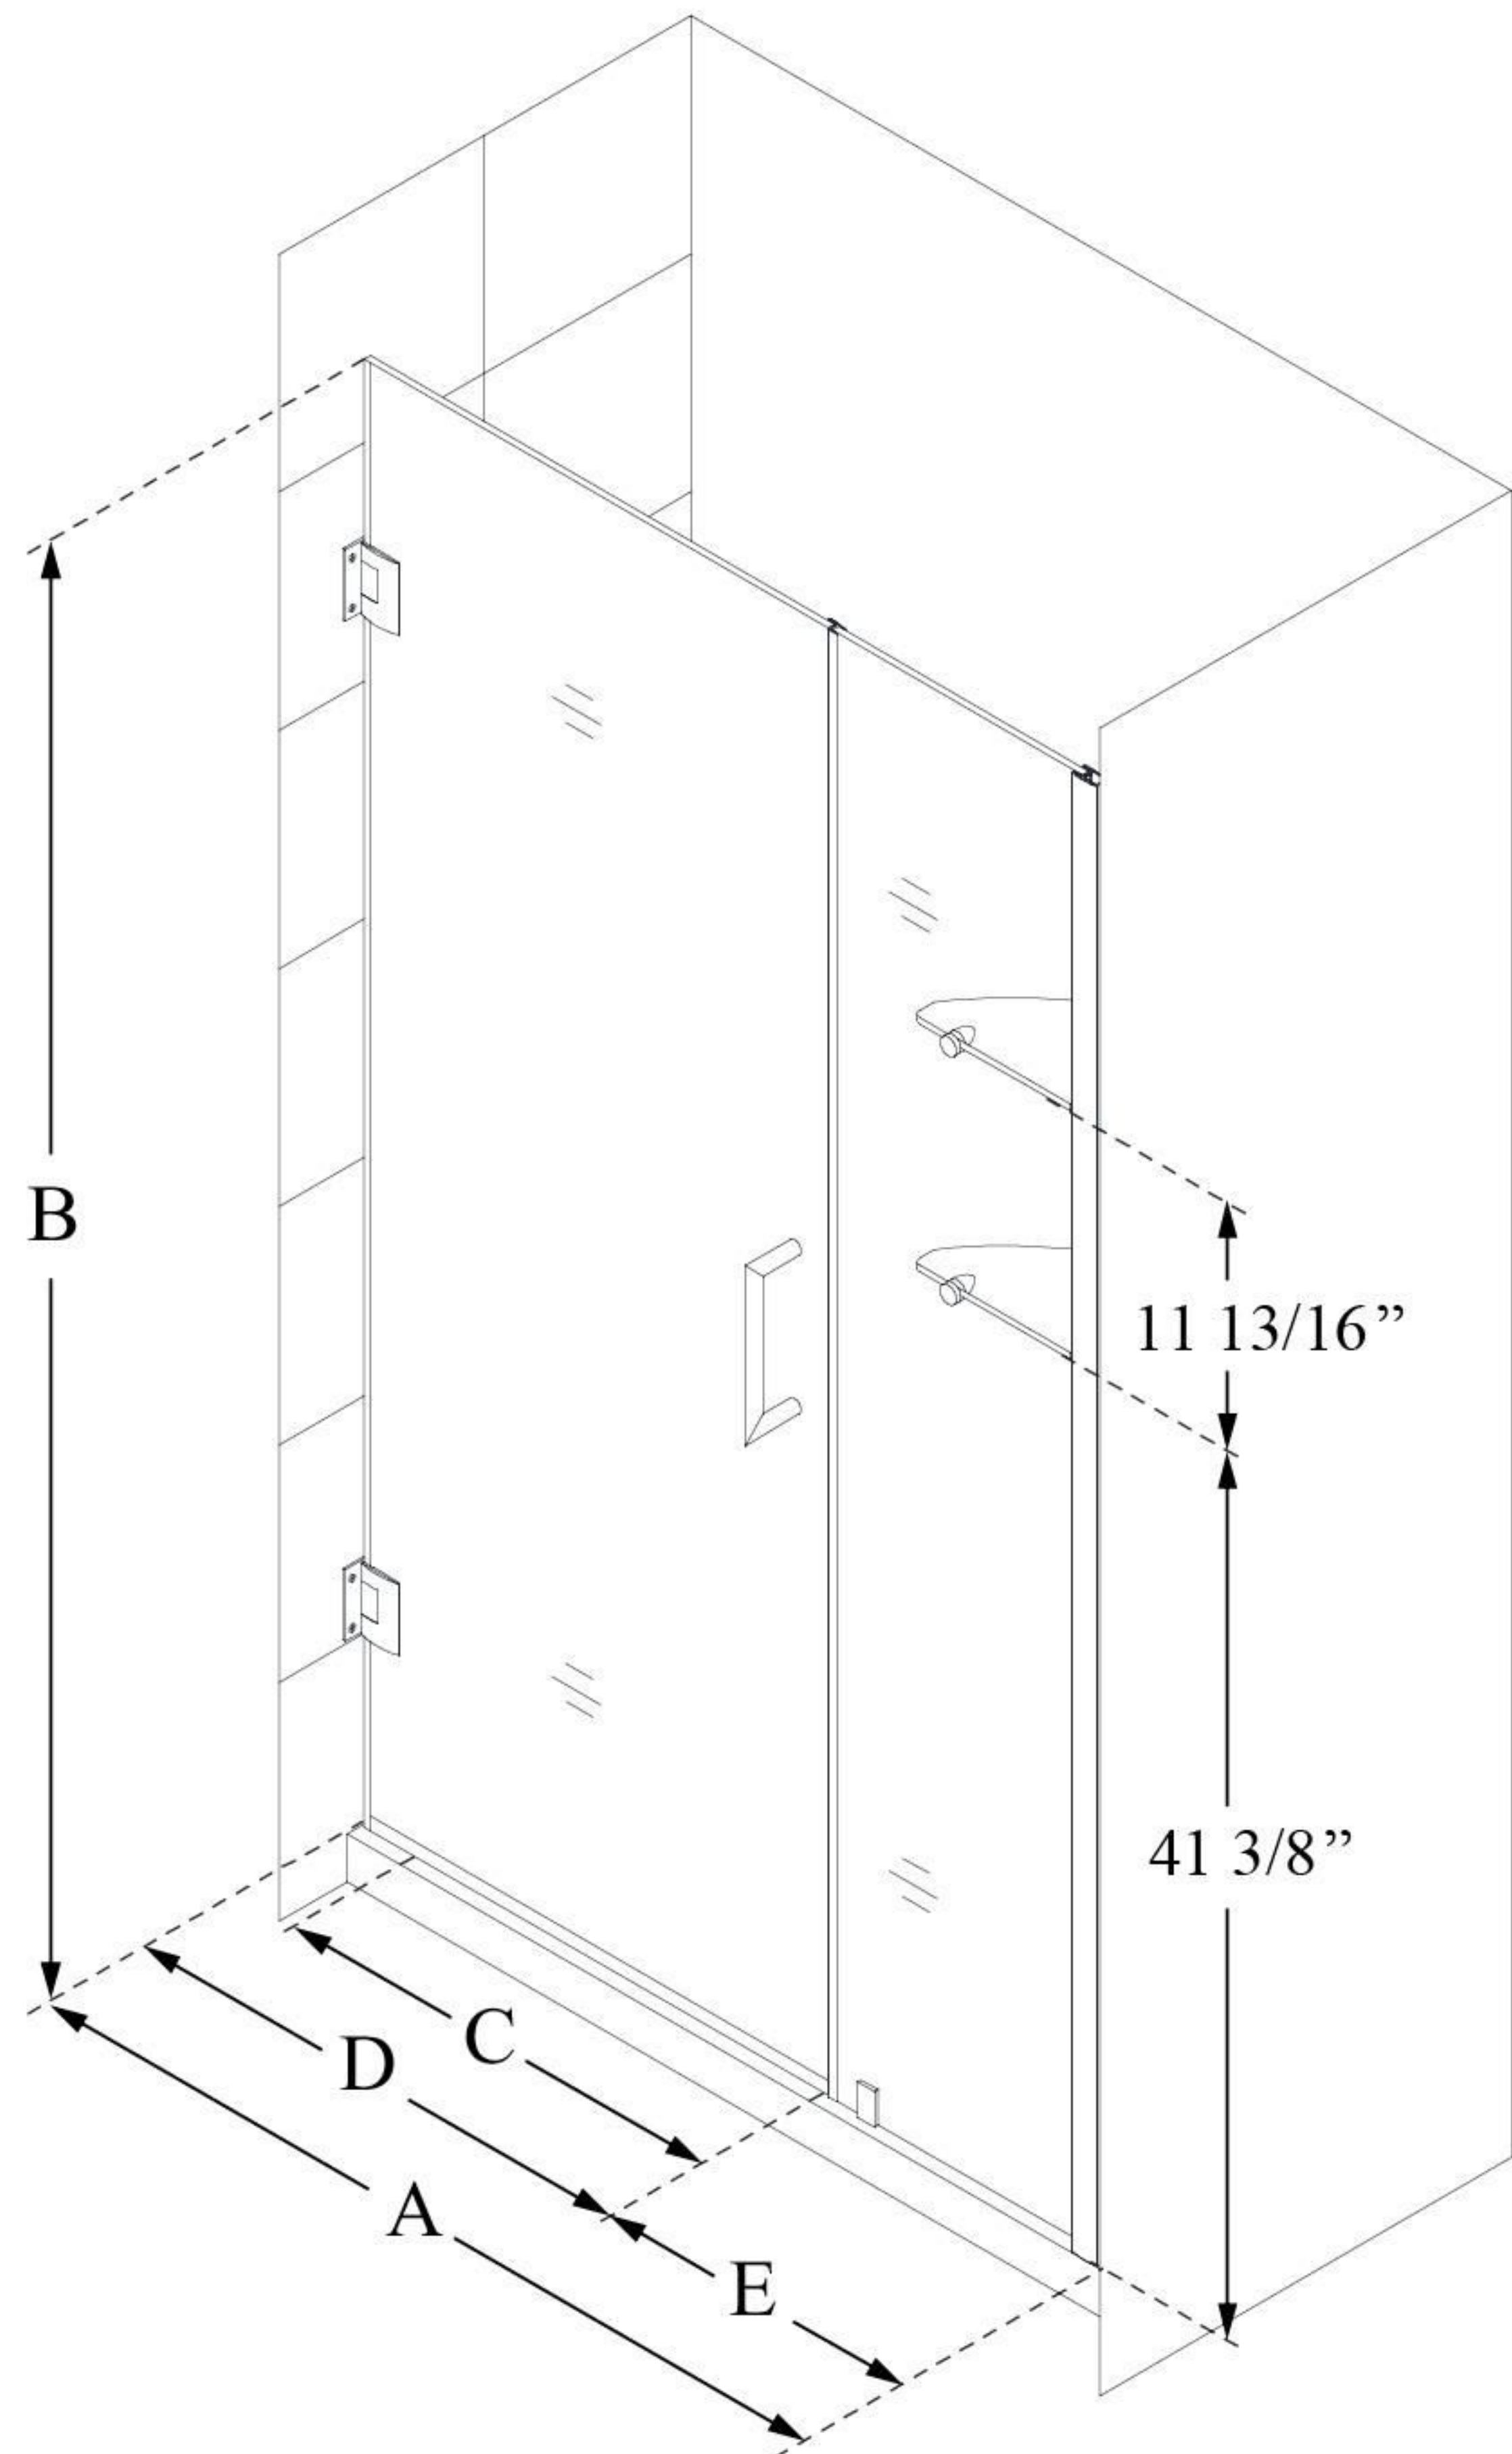

SHDR-20357210CS

UNIDOOR

DreamLine Unidoor 35-36" W x
72" H Frameless Hinged Shower
Door with Shelves, Clear Glass

SWING DOOR

CONFIGURATION DIMENSIONS:

A: 35 - 36"

MODEL WIDTH

B: 72"

MODEL HEIGHT

C: 22"

ACCESS WIDTH

D: 23"

DOOR WIDTH

E: 12"

INLINE PANEL WIDTH

DreamLine reserves the right to update or modify the hardware or materials pictured without prior notice for the purpose of product improvement and customer satisfaction.