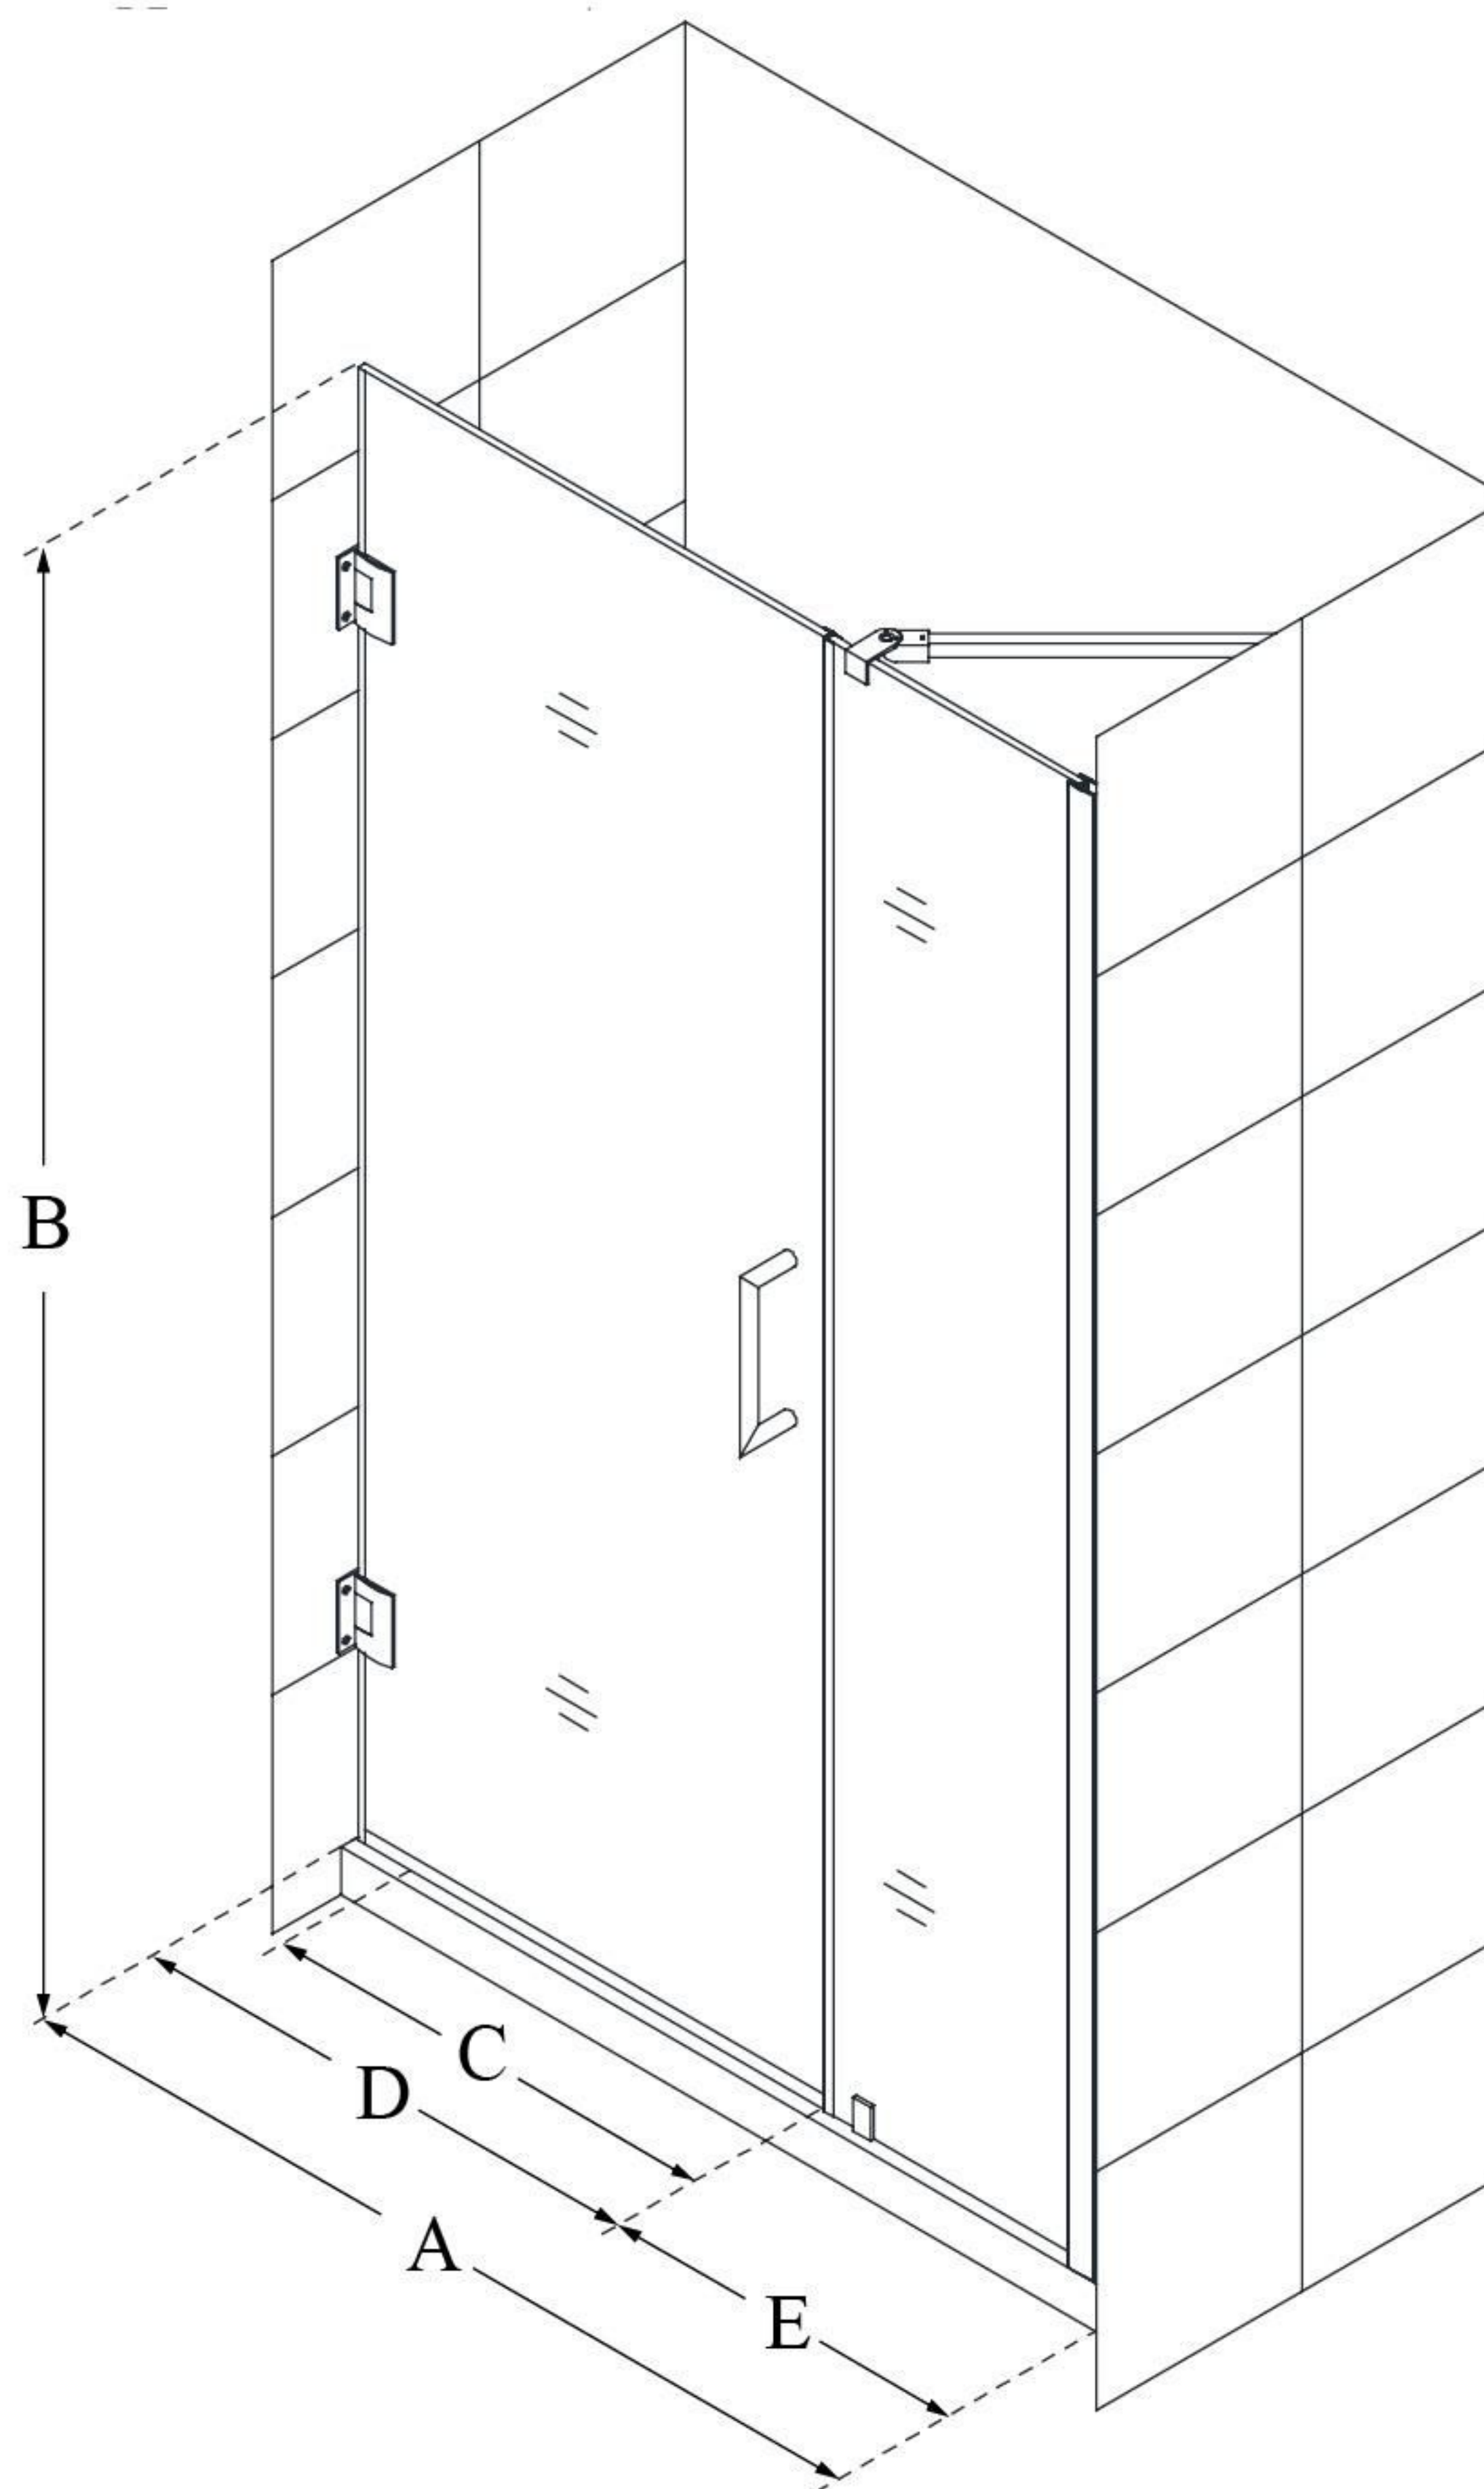

SHDR-20357210C

UNIDOOR

DreamLine Unidoor 35-36" W x
72" H Frameless Hinged Shower
Door with Support Arm, Clear
Glass

SWING DOOR

CONFIGURATION DIMENSIONS:

A: 35 - 36"

MODEL WIDTH

B: 72"

MODEL HEIGHT

C: 22"

ACCESS WIDTH

D: 23"

DOOR WIDTH

E: 12"

INLINE PANEL WIDTH

DreamLine reserves the right to update or modify the hardware or materials pictured without prior notice for the purpose of product improvement and customer satisfaction.