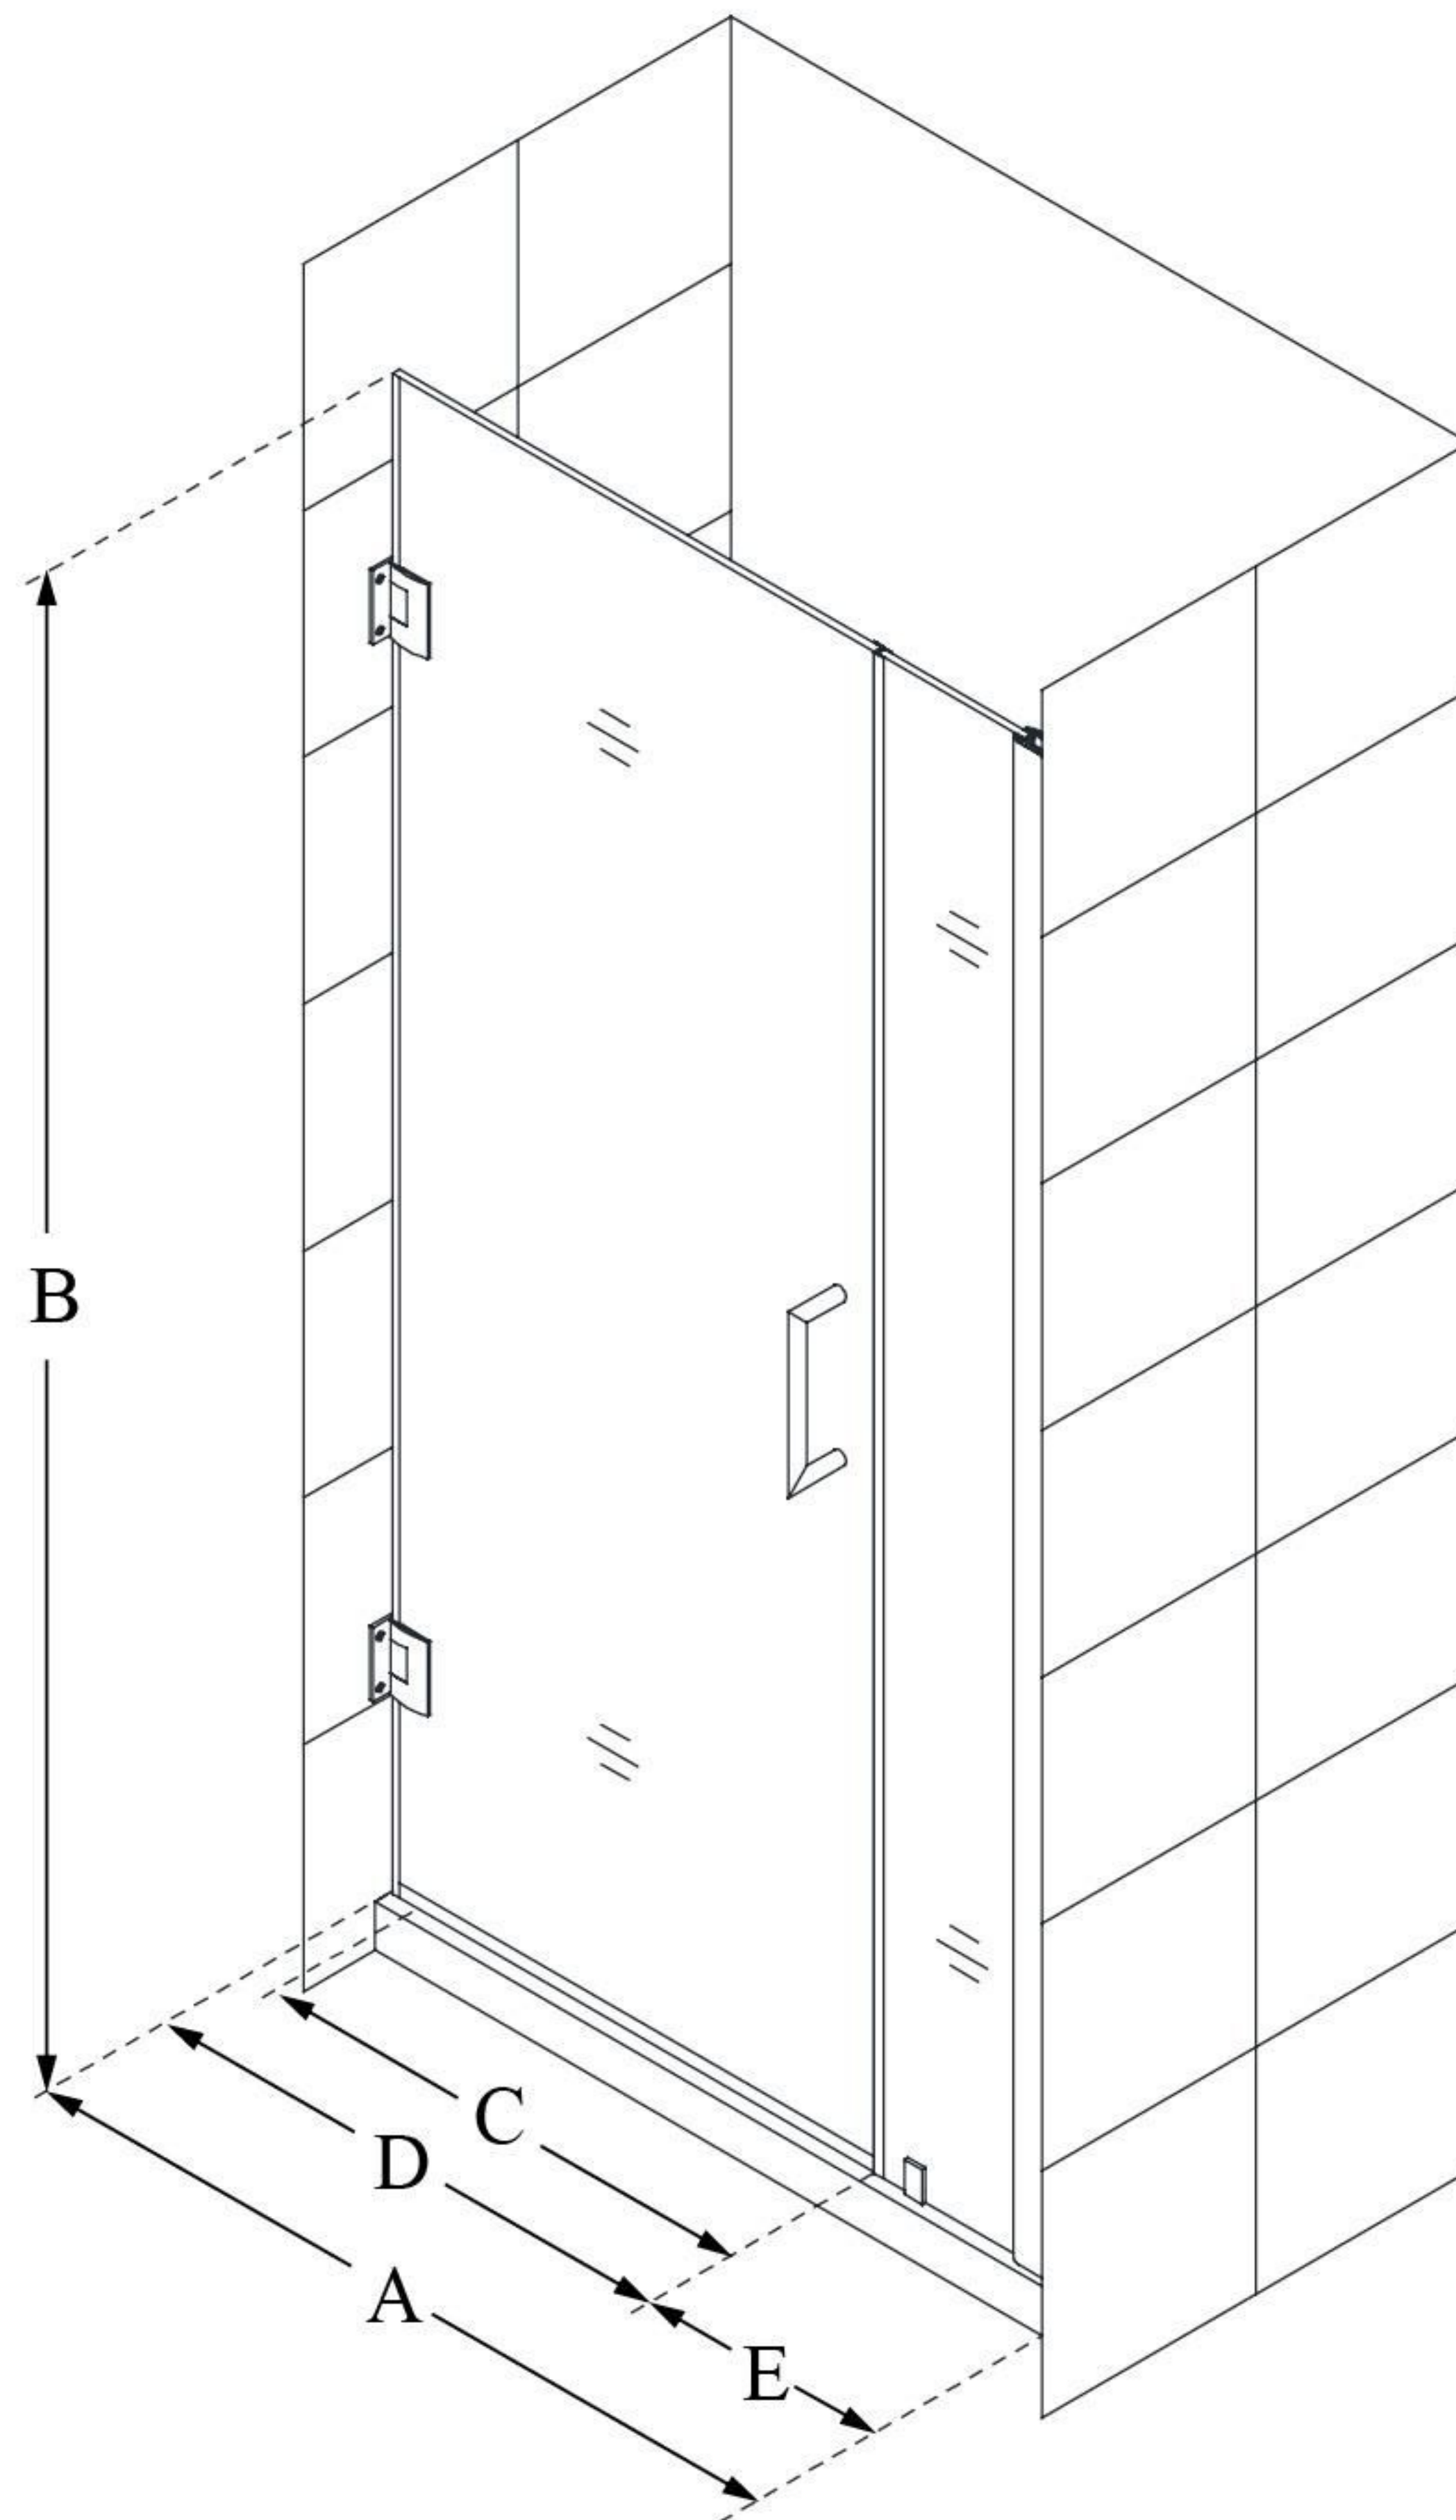

## UNIDOOR

DreamLine Unidoor 35-36" W x  
72" H Frameless Hinged Shower  
Door, Clear Glass

**SWING DOOR**

### CONFIGURATION DIMENSIONS:

**A: 35 - 36"**

MODEL WIDTH

**B: 72"**

MODEL HEIGHT

**C: 28"**

ACCESS WIDTH

**D: 29"**

DOOR WIDTH

**E: 6"**

INLINE PANEL WIDTH

DreamLine reserves the right to update or modify the hardware or materials pictured without prior notice for the purpose of product improvement and customer satisfaction.