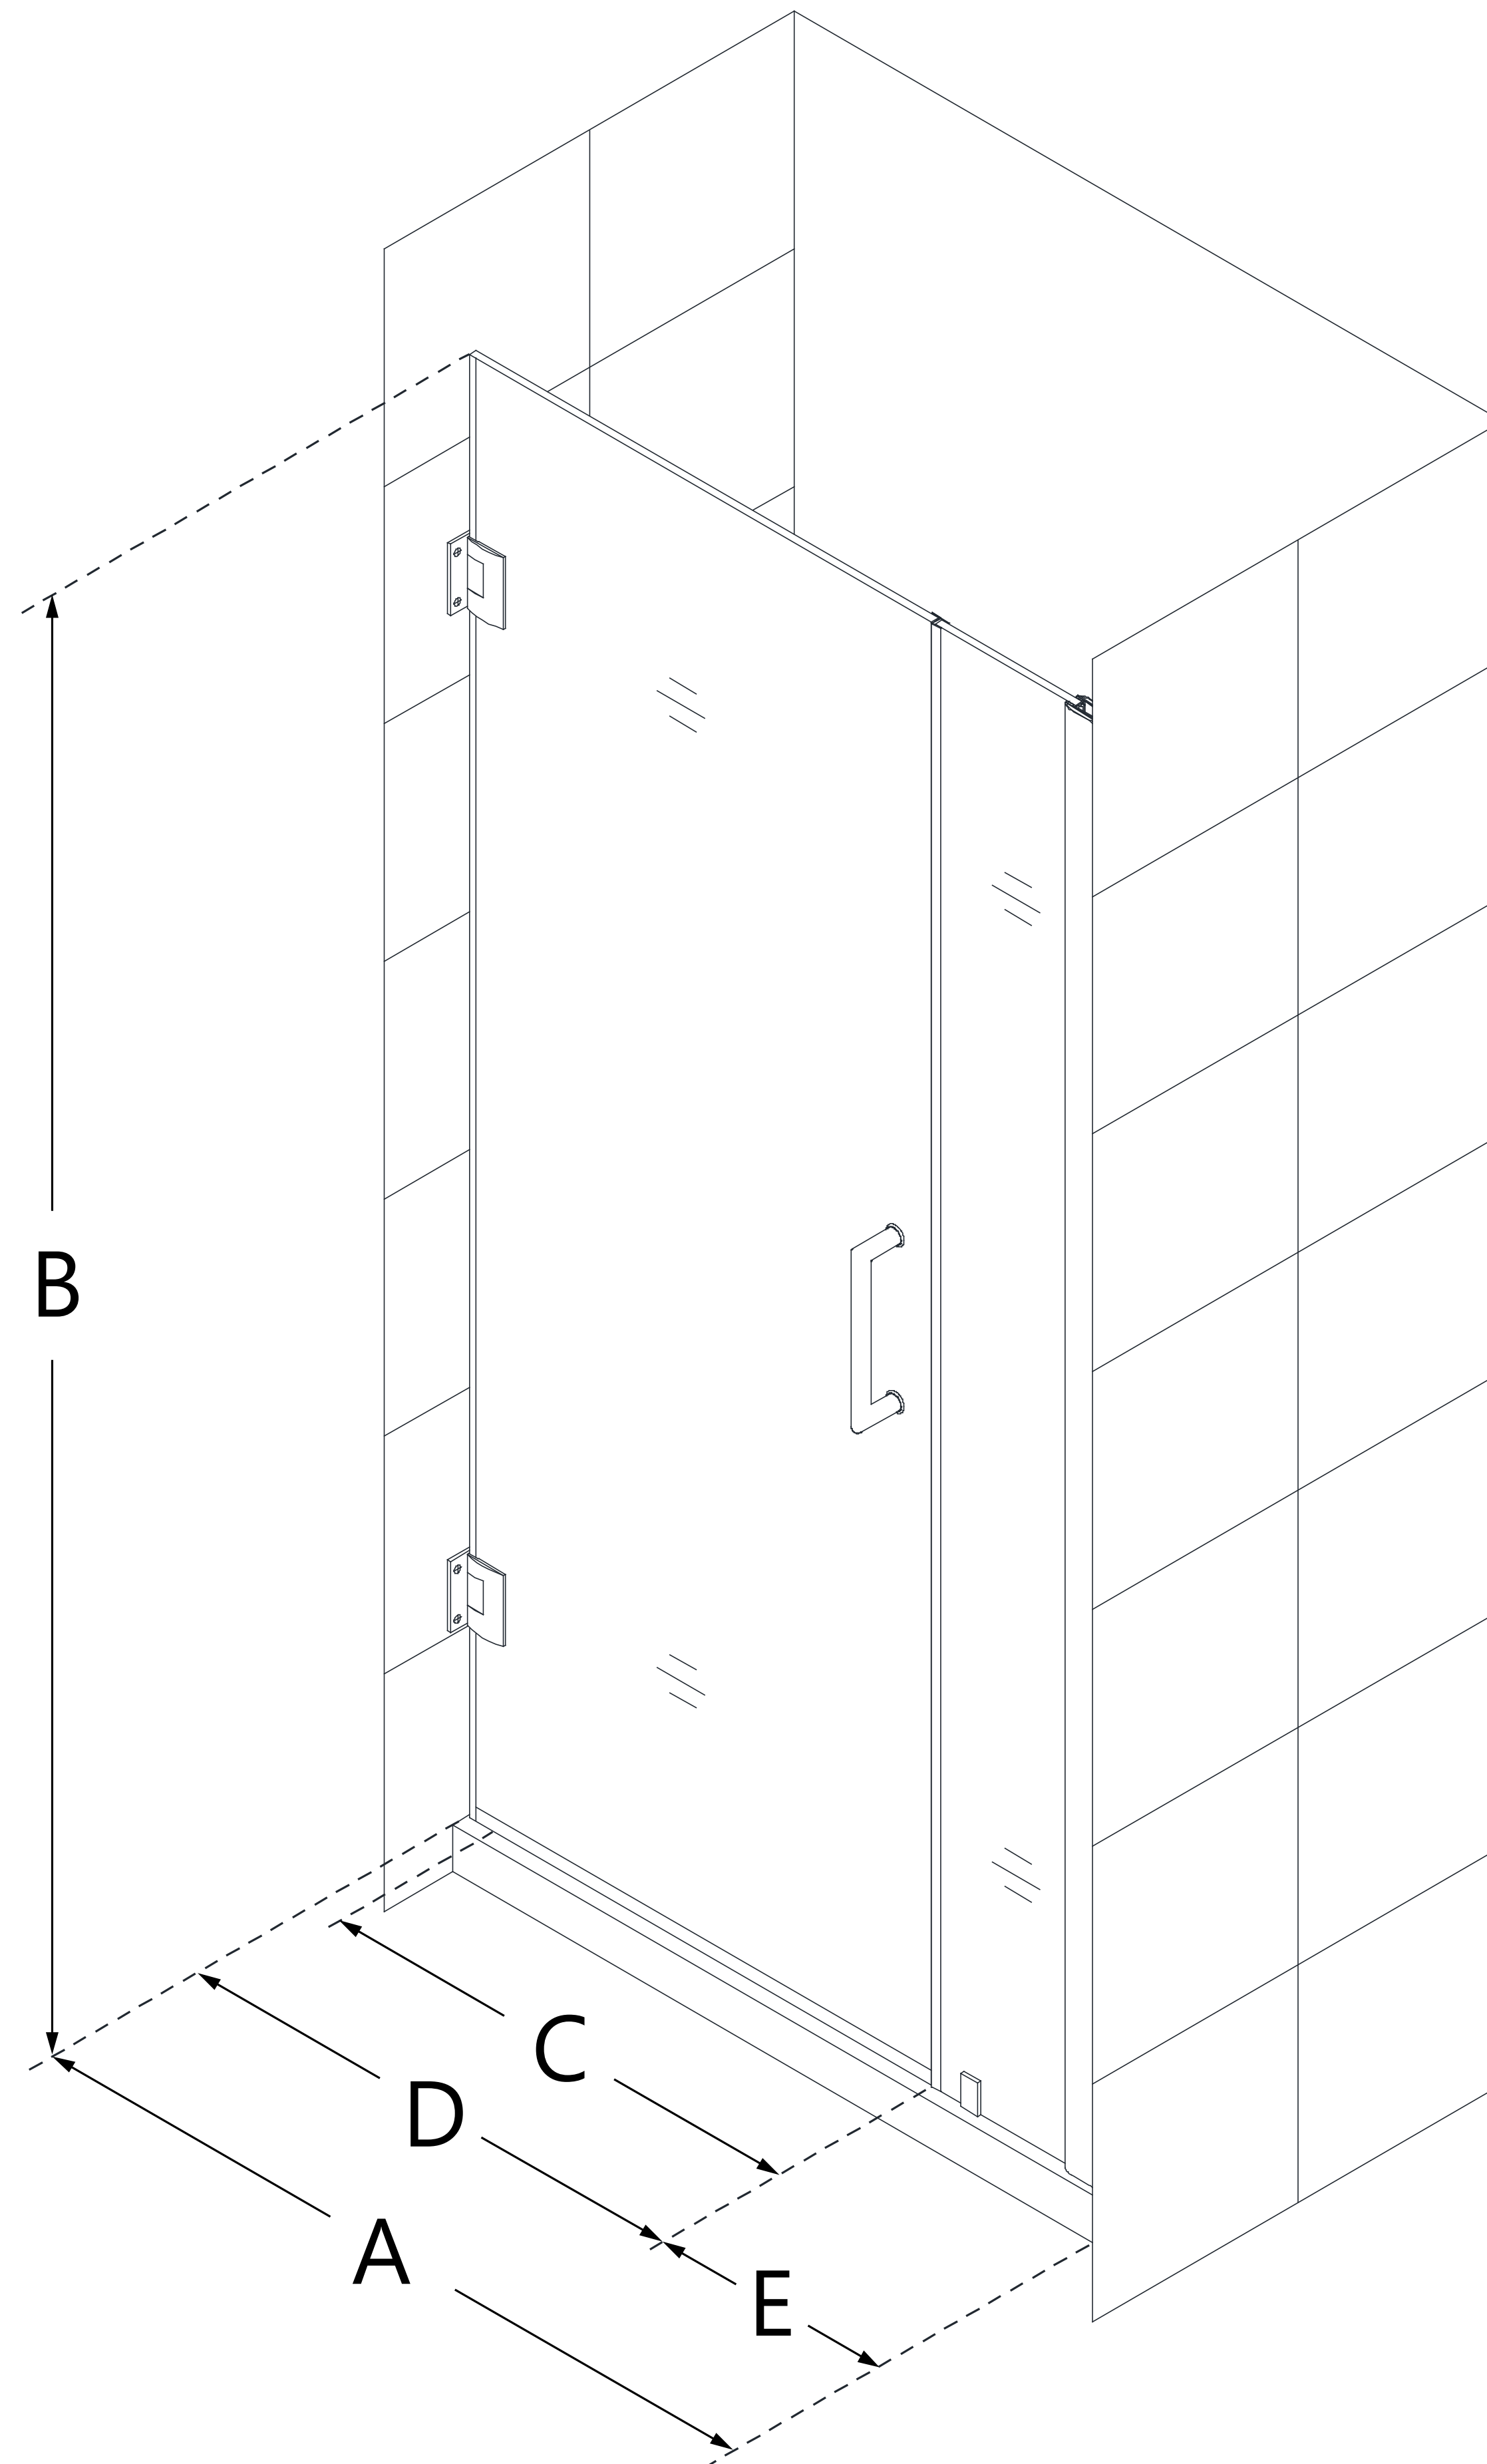

## UNIDOOR-LS

DreamLine Unidoor-LS 34-35  
in. W x 72 in. H Frameless Hinged  
Shower Door

**SWING DOOR**

### CONFIGURATION DIMENSIONS:

**A: 34 - 35 in.**

MODEL WIDTH

**B: 72 in.**

MODEL HEIGHT

**C: 27 in.**

ACCESS WIDTH

**D: 28 in.**

DOOR WIDTH

**E: 6 in.**

INLINE PANEL WIDTH

**1 1/2 in.**

MINIMUM THRESHOLD REQUIRED

**Yes (Inline Panel)**

DRILLING REQUIRED

DreamLine reserves the right to update or modify the hardware or materials pictured without prior notice for the purpose of product improvement and customer satisfaction.