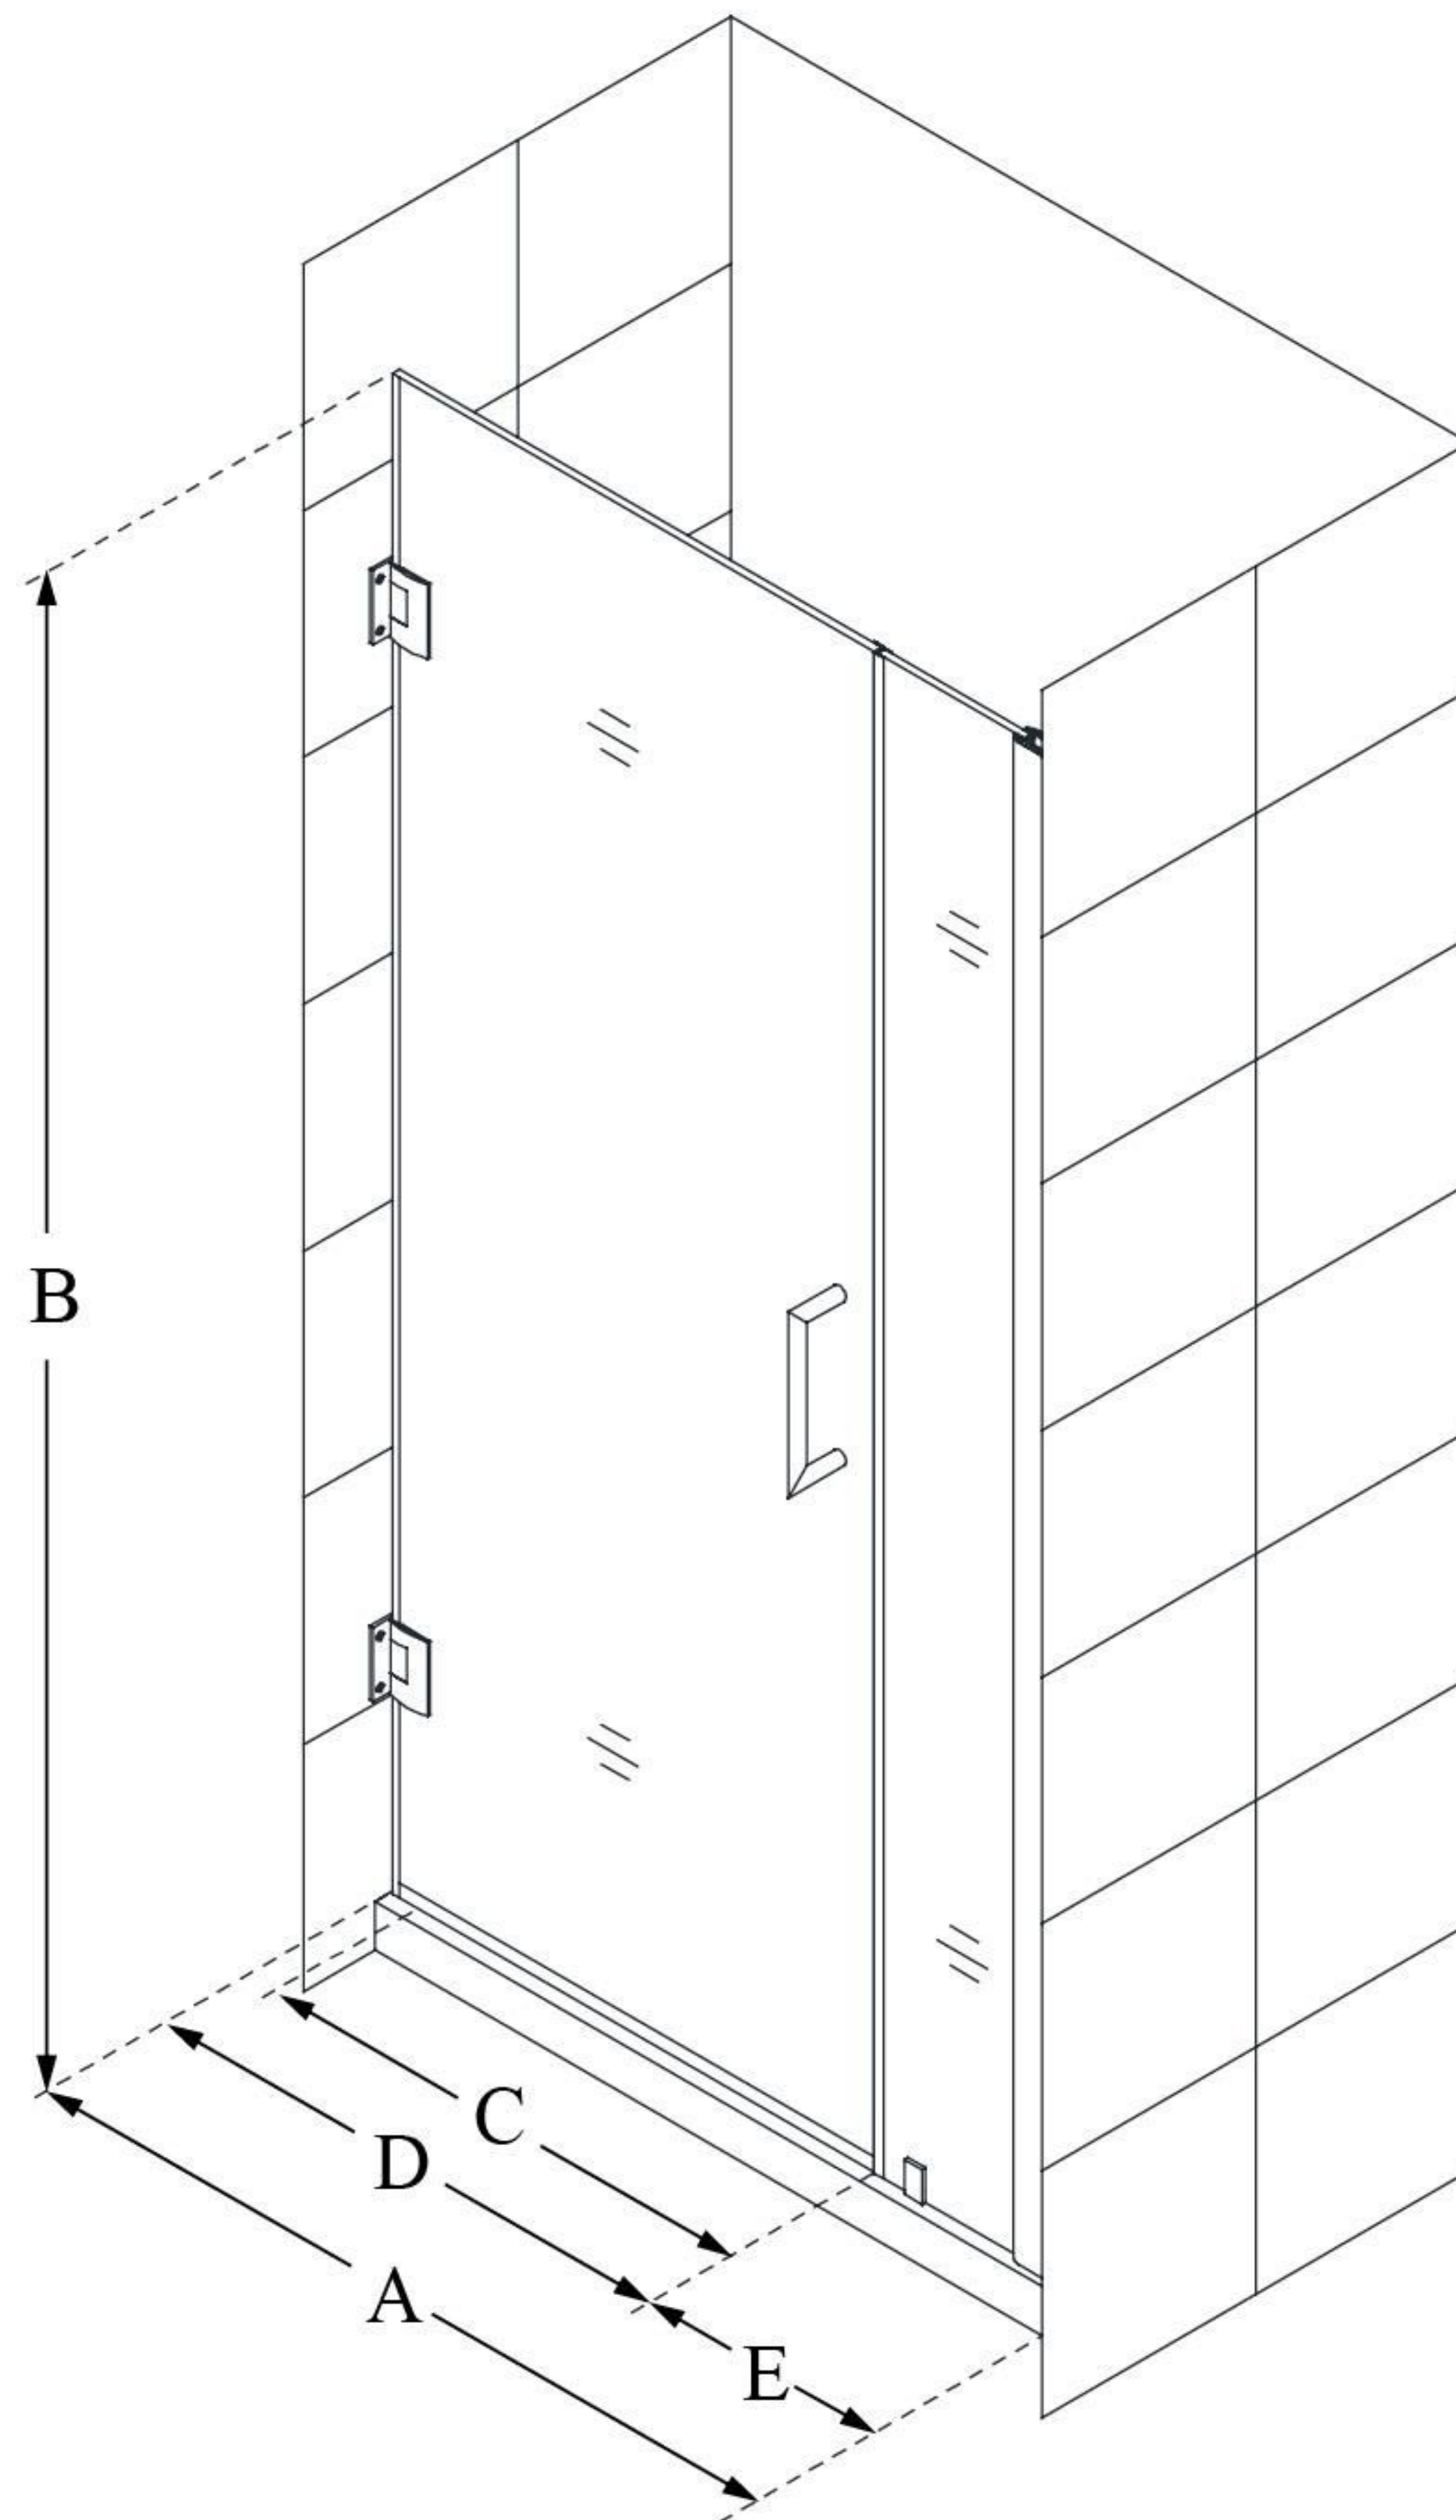

## UNIDOOR

DreamLine Unidoor 34-35" W x  
72" H Frameless Hinged Shower  
Door, Clear Glass

**SWING DOOR**

### CONFIGURATION DIMENSIONS:

**A: 34 - 35"**

MODEL WIDTH

**B: 72"**

MODEL HEIGHT

**C: 27"**

ACCESS WIDTH

**D: 28"**

DOOR WIDTH

**E: 6"**

INLINE PANEL WIDTH

DreamLine reserves the right to update or modify the hardware or materials pictured without prior notice for the purpose of product improvement and customer satisfaction.