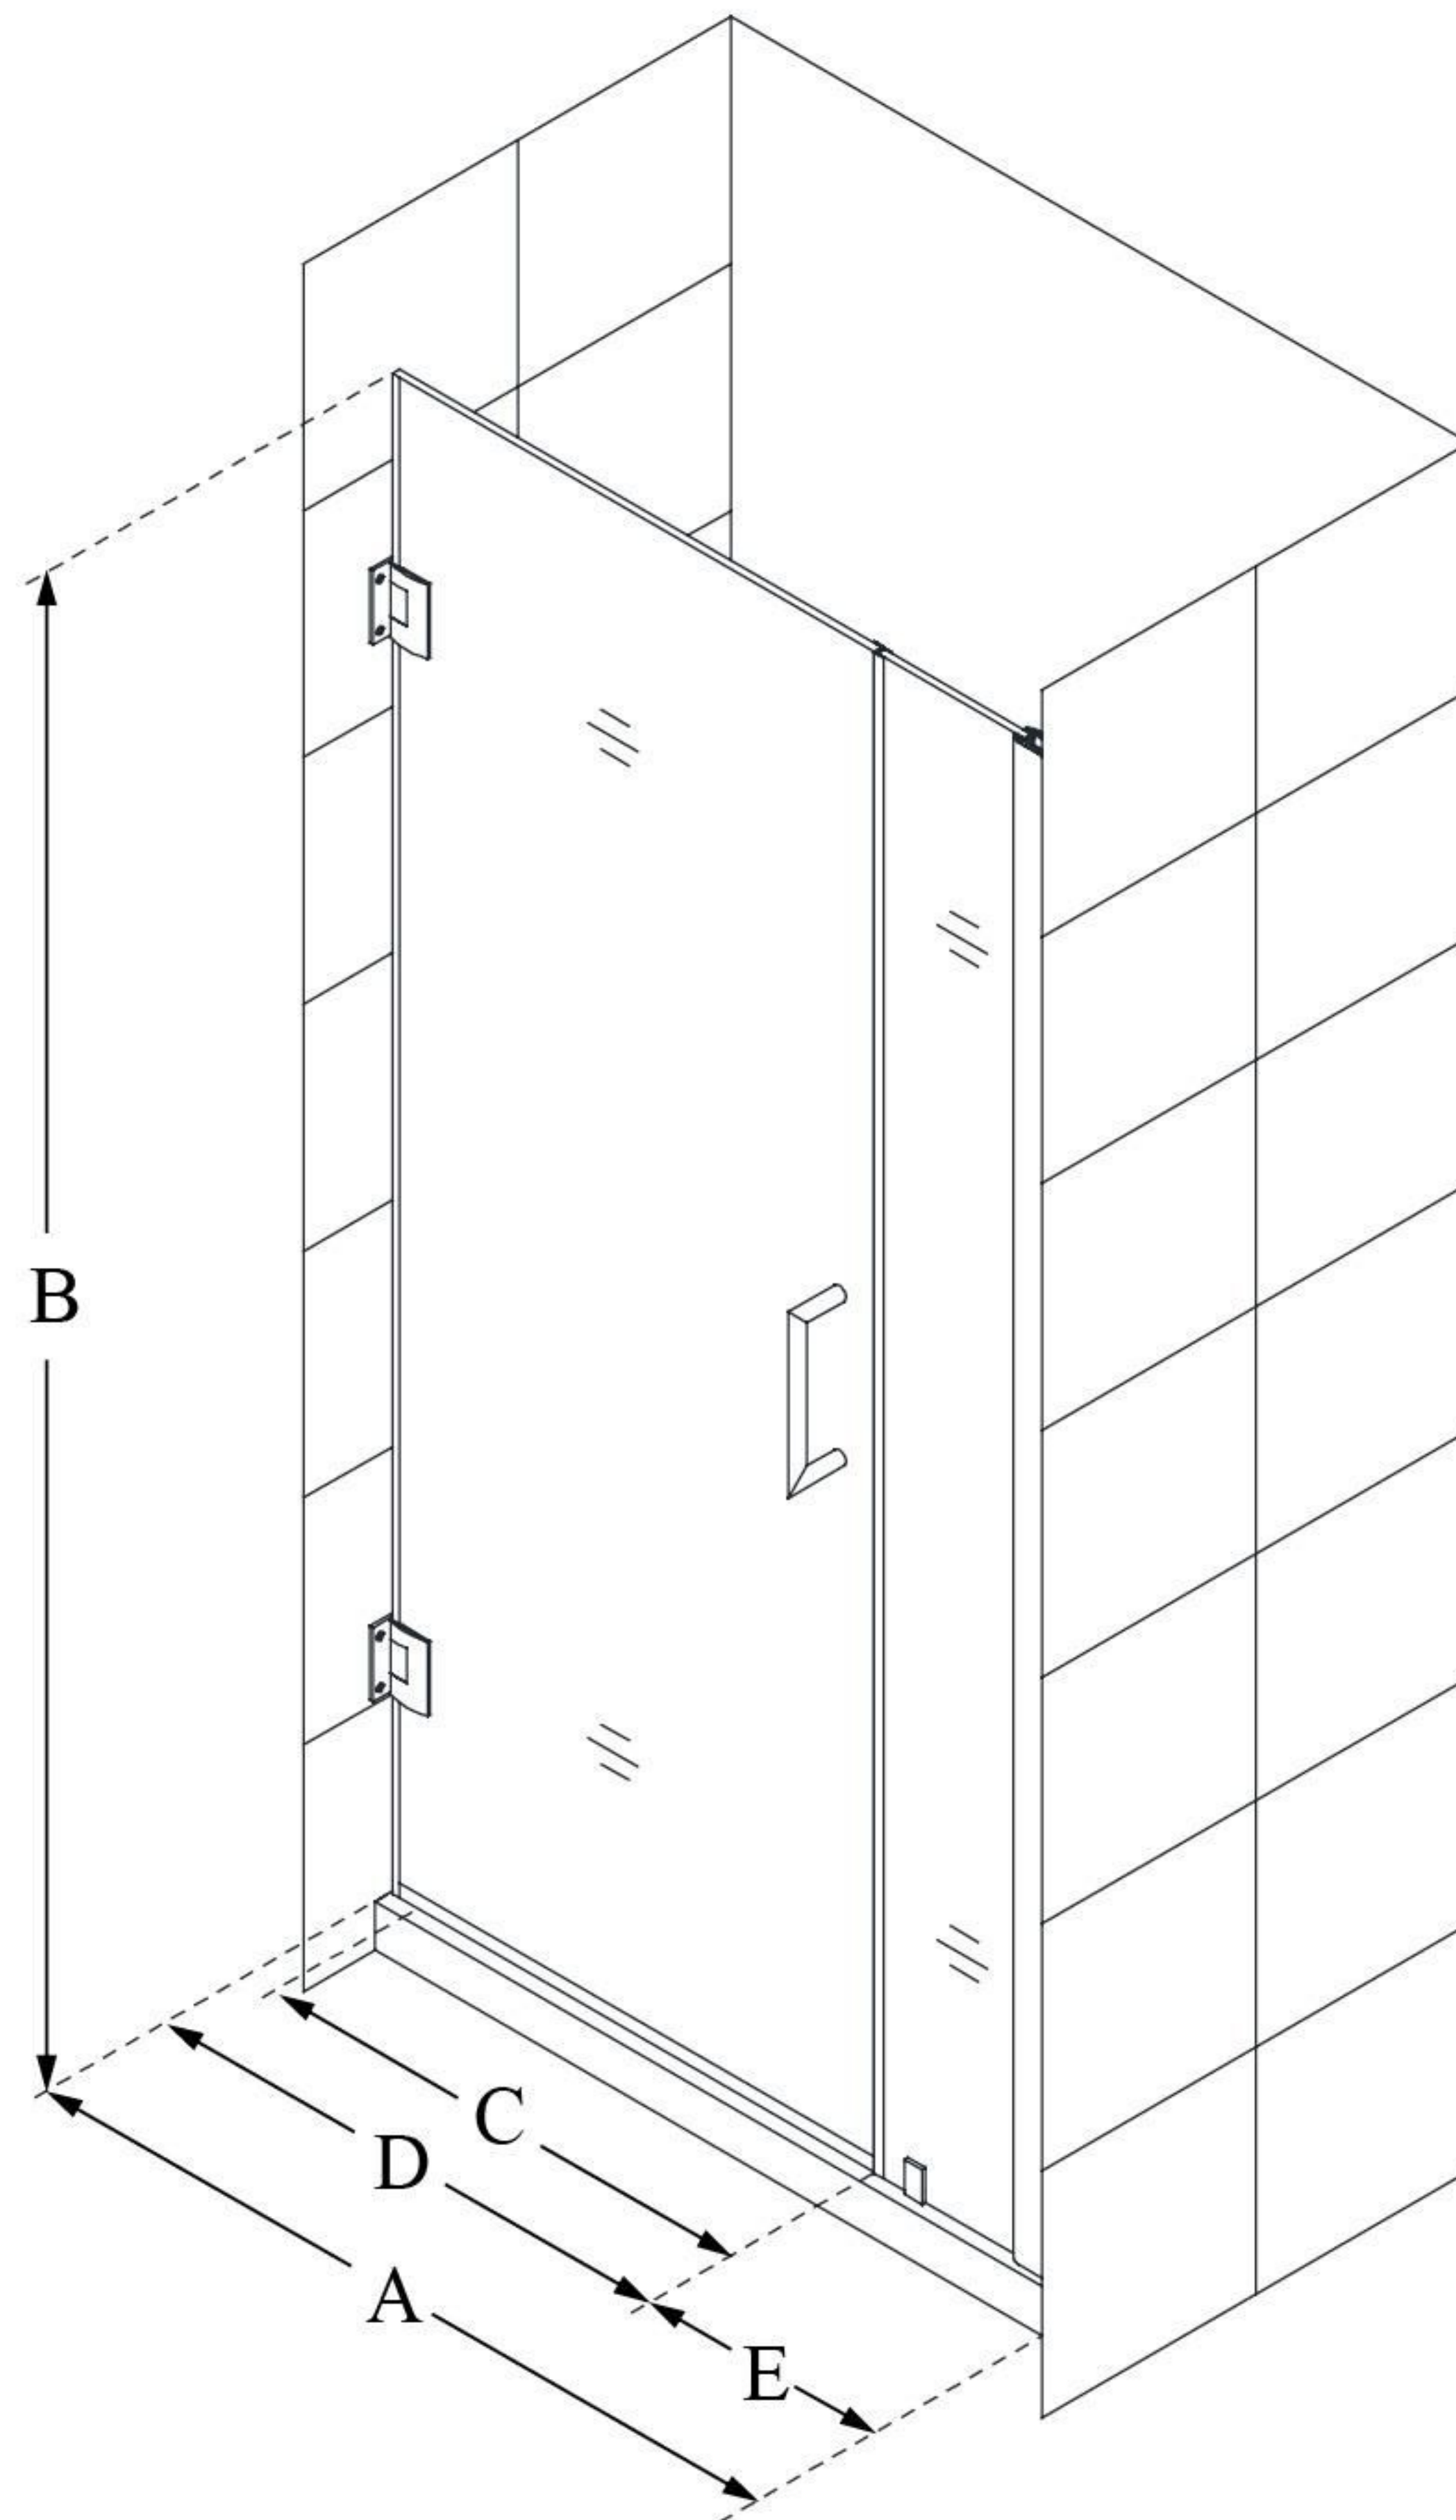

SHDR-20337210

UNIDOOR

DreamLine Unidoor 33-34" W x
72" H Frameless Hinged Shower
Door, Clear Glass

SWING DOOR

CONFIGURATION DIMENSIONS:

A: 33 - 34"

MODEL WIDTH

B: 72"

MODEL HEIGHT

C: 26"

ACCESS WIDTH

D: 27"

DOOR WIDTH

E: 6"

INLINE PANEL WIDTH

DreamLine reserves the right to update or modify the hardware or materials pictured without prior notice for the purpose of product improvement and customer satisfaction.