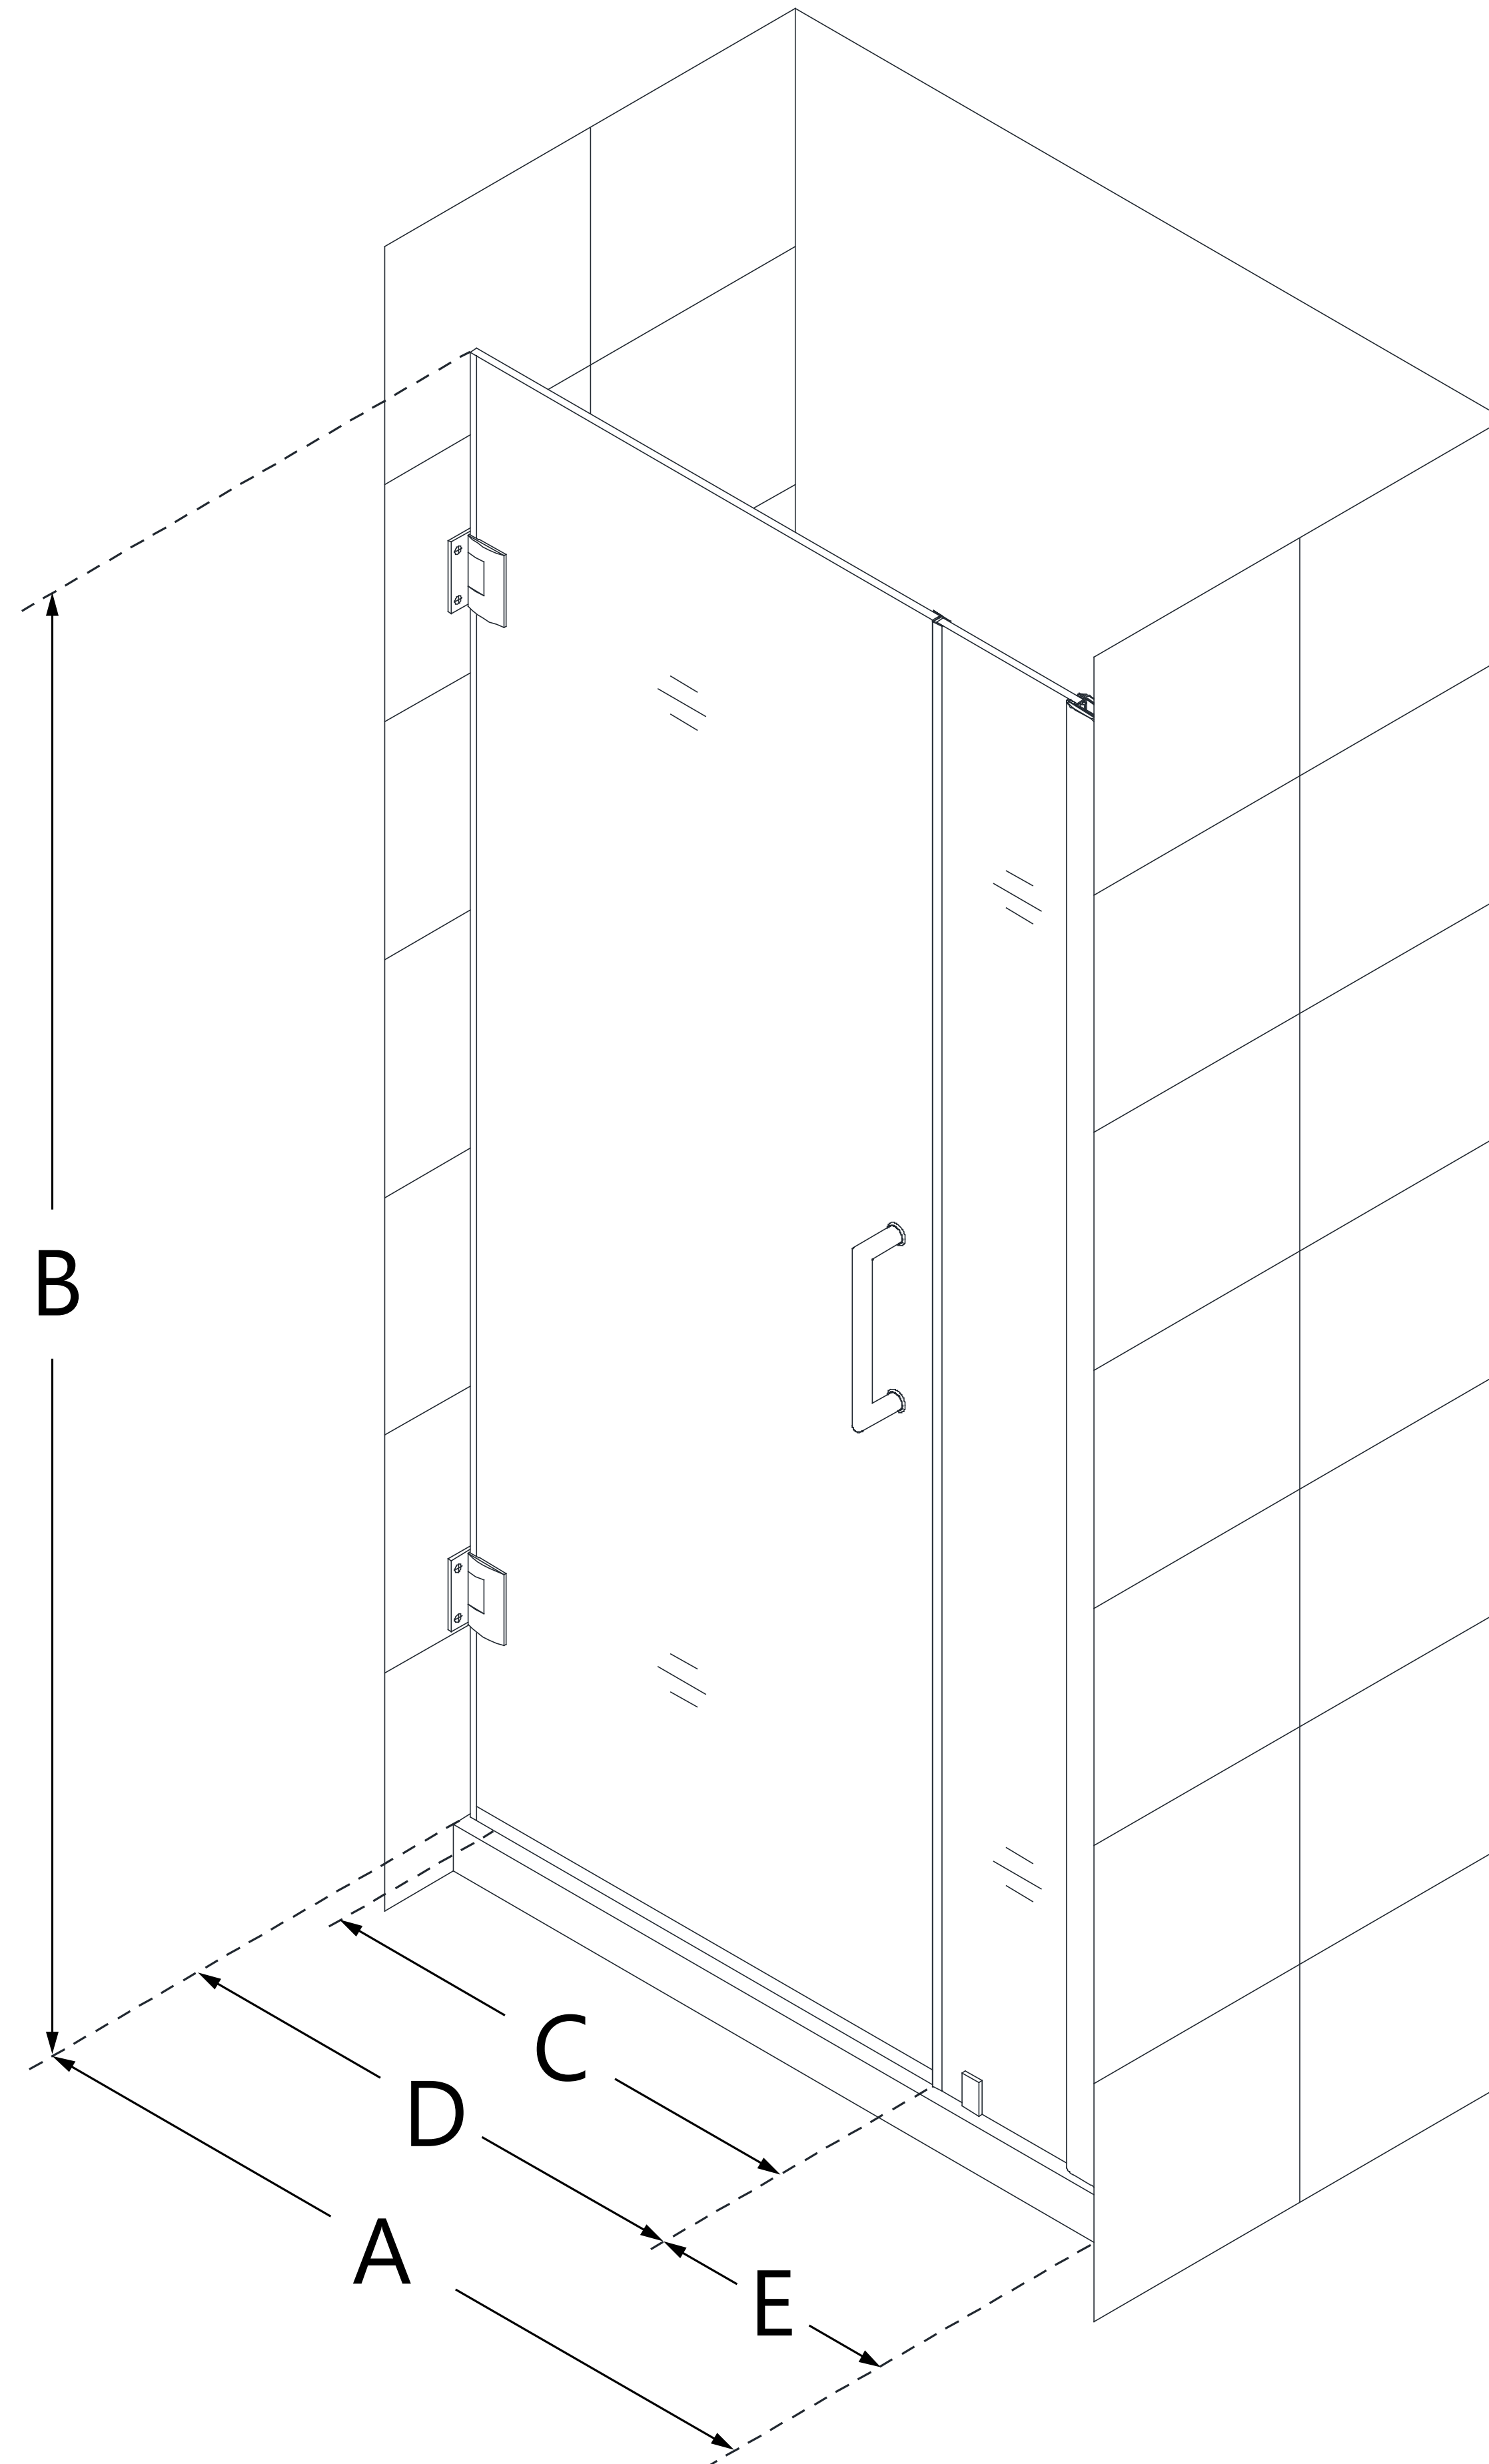

## UNIDOOR-LS

DreamLine Unidoor-LS 30-31 in.  
W x 72 in. H Frameless Hinged  
Shower Door

**SWING DOOR**

### CONFIGURATION DIMENSIONS:

**A: 30 - 31 in.**

MODEL WIDTH

**B: 72 in.**

MODEL HEIGHT

**C: 23 in.**

ACCESS WIDTH

**D: 24 in.**

DOOR WIDTH

**E: 6 in.**

INLINE PANEL WIDTH

**1 1/2 in.**

MINIMUM THRESHOLD REQUIRED

**Yes (Inline Panel)**

DRILLING REQUIRED

DreamLine reserves the right to update or modify the hardware or materials pictured without prior notice for the purpose of product improvement and customer satisfaction.