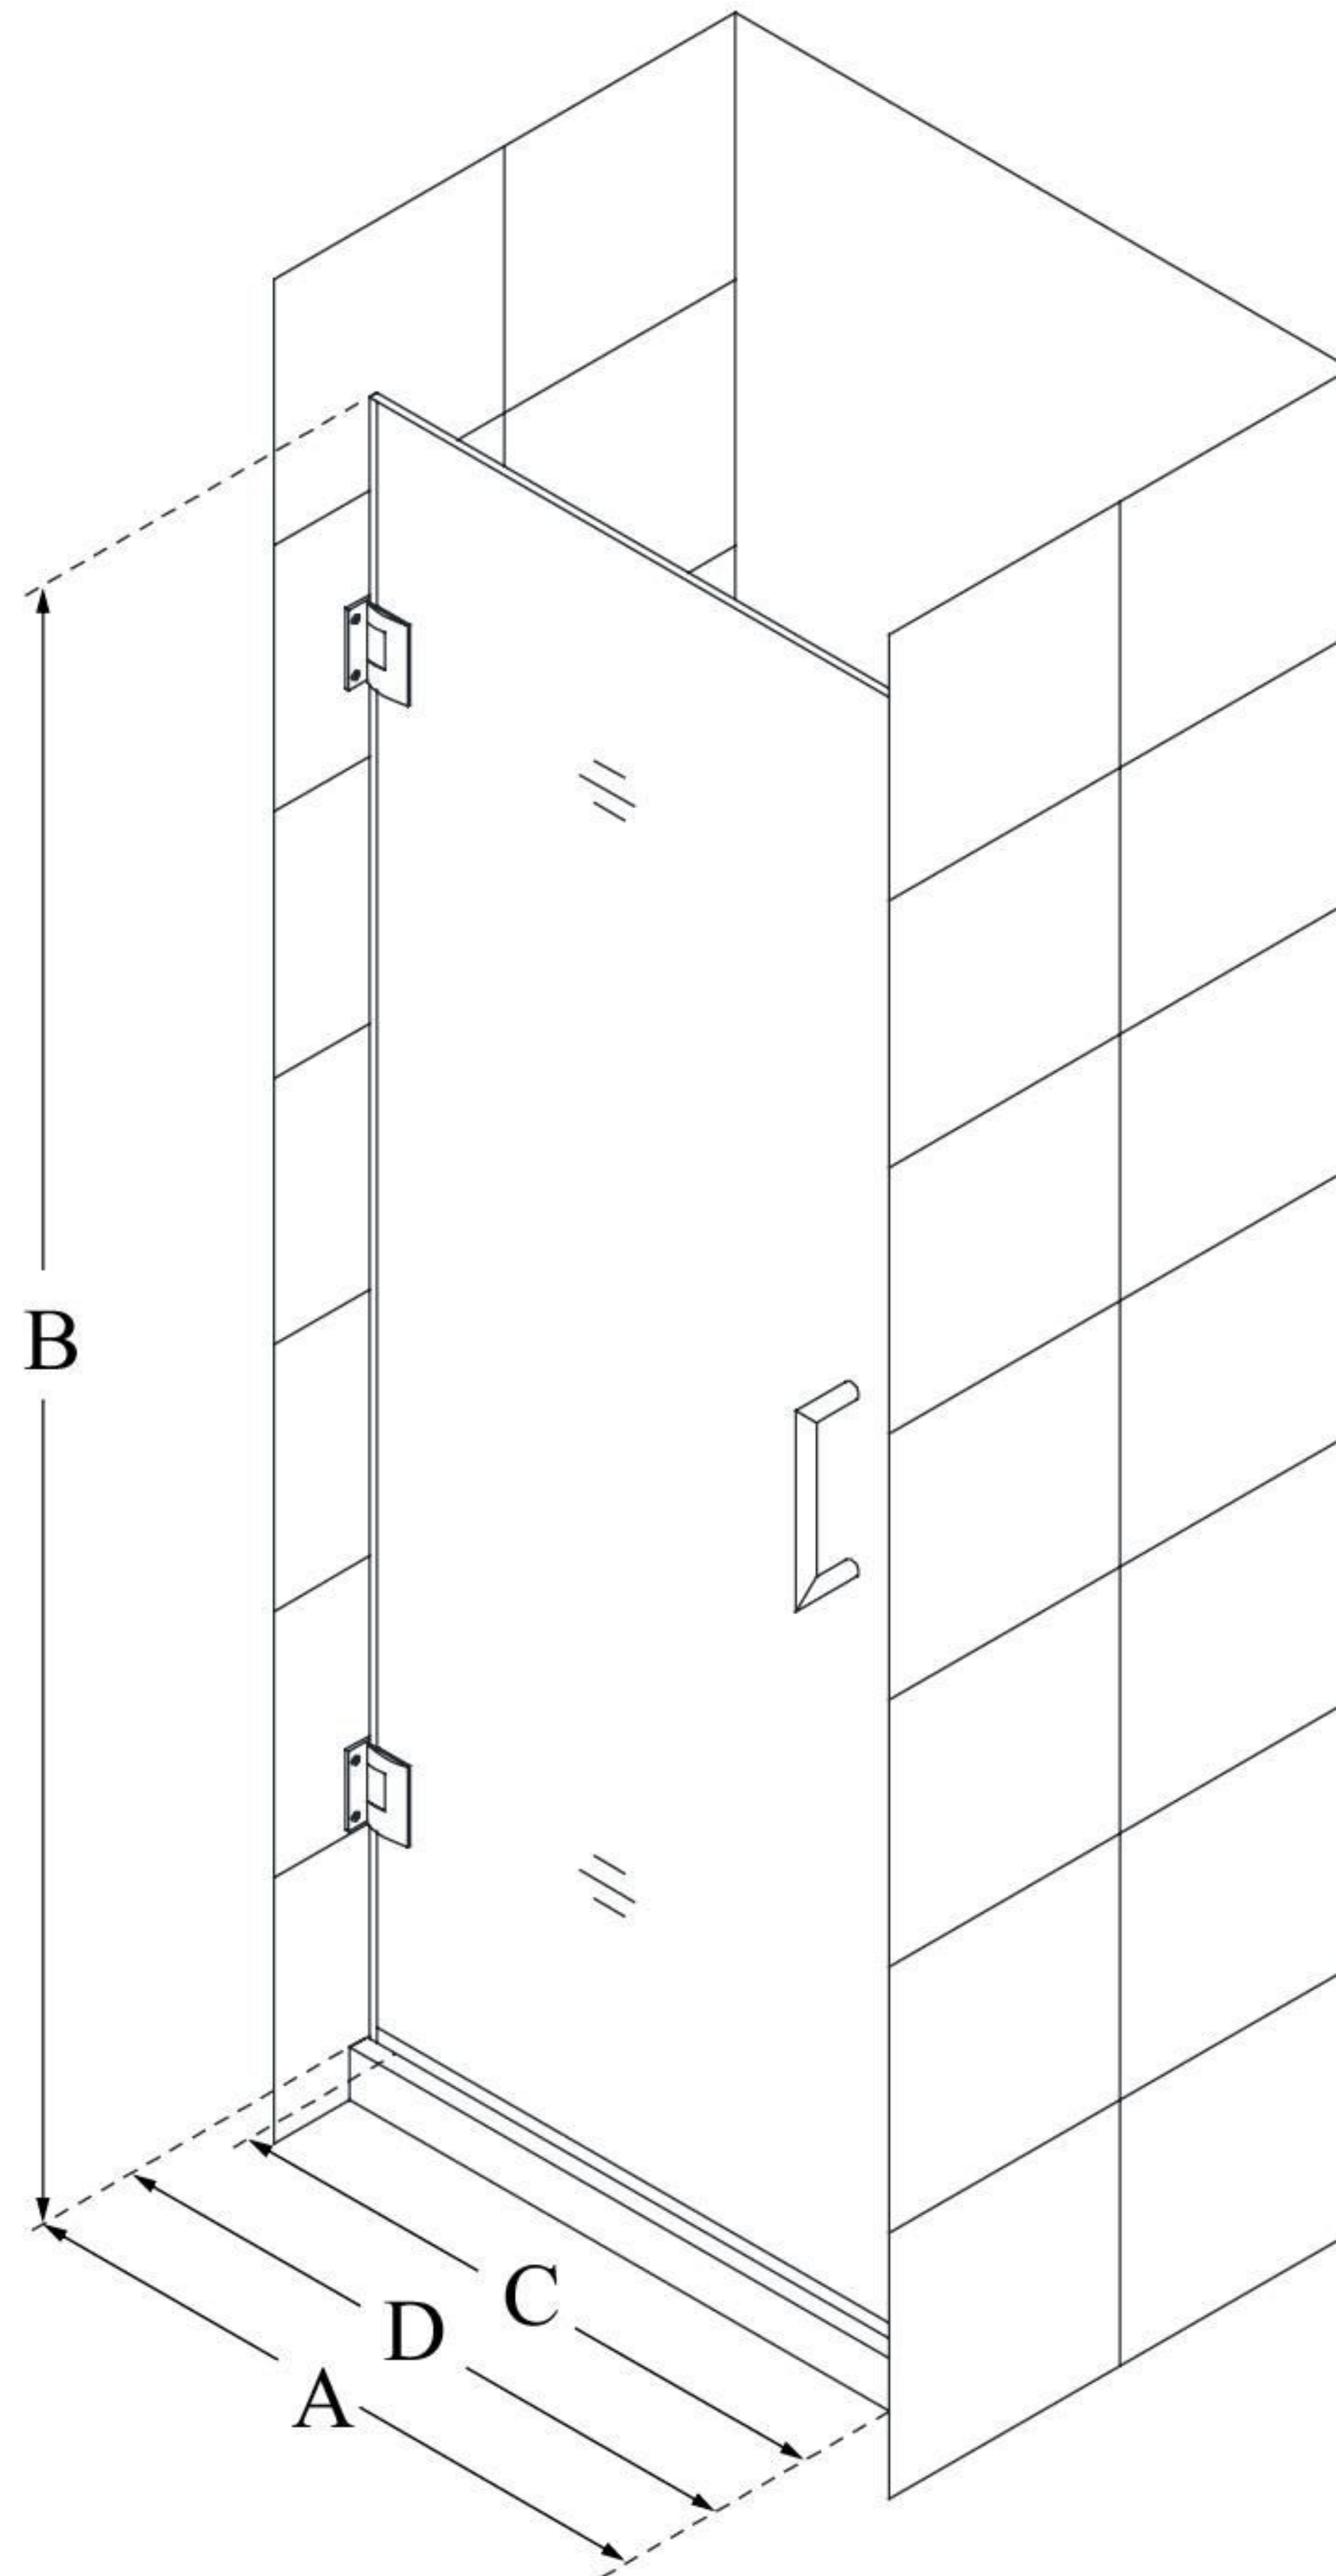

SHDR-20307210F

UNIDOOR

DreamLine Unidoor 30" W x 72" H
Frameless Hinged Shower Door,
Clear Glass

SWING DOOR

CONFIGURATION DIMENSIONS:

A: 30"

MODEL WIDTH

B: 72"

MODEL HEIGHT

C: 29"

ACCESS WIDTH

D: 30"

DOOR WIDTH

DreamLine reserves the right to update or modify the hardware or materials pictured without prior notice for the purpose of product improvement and customer satisfaction.