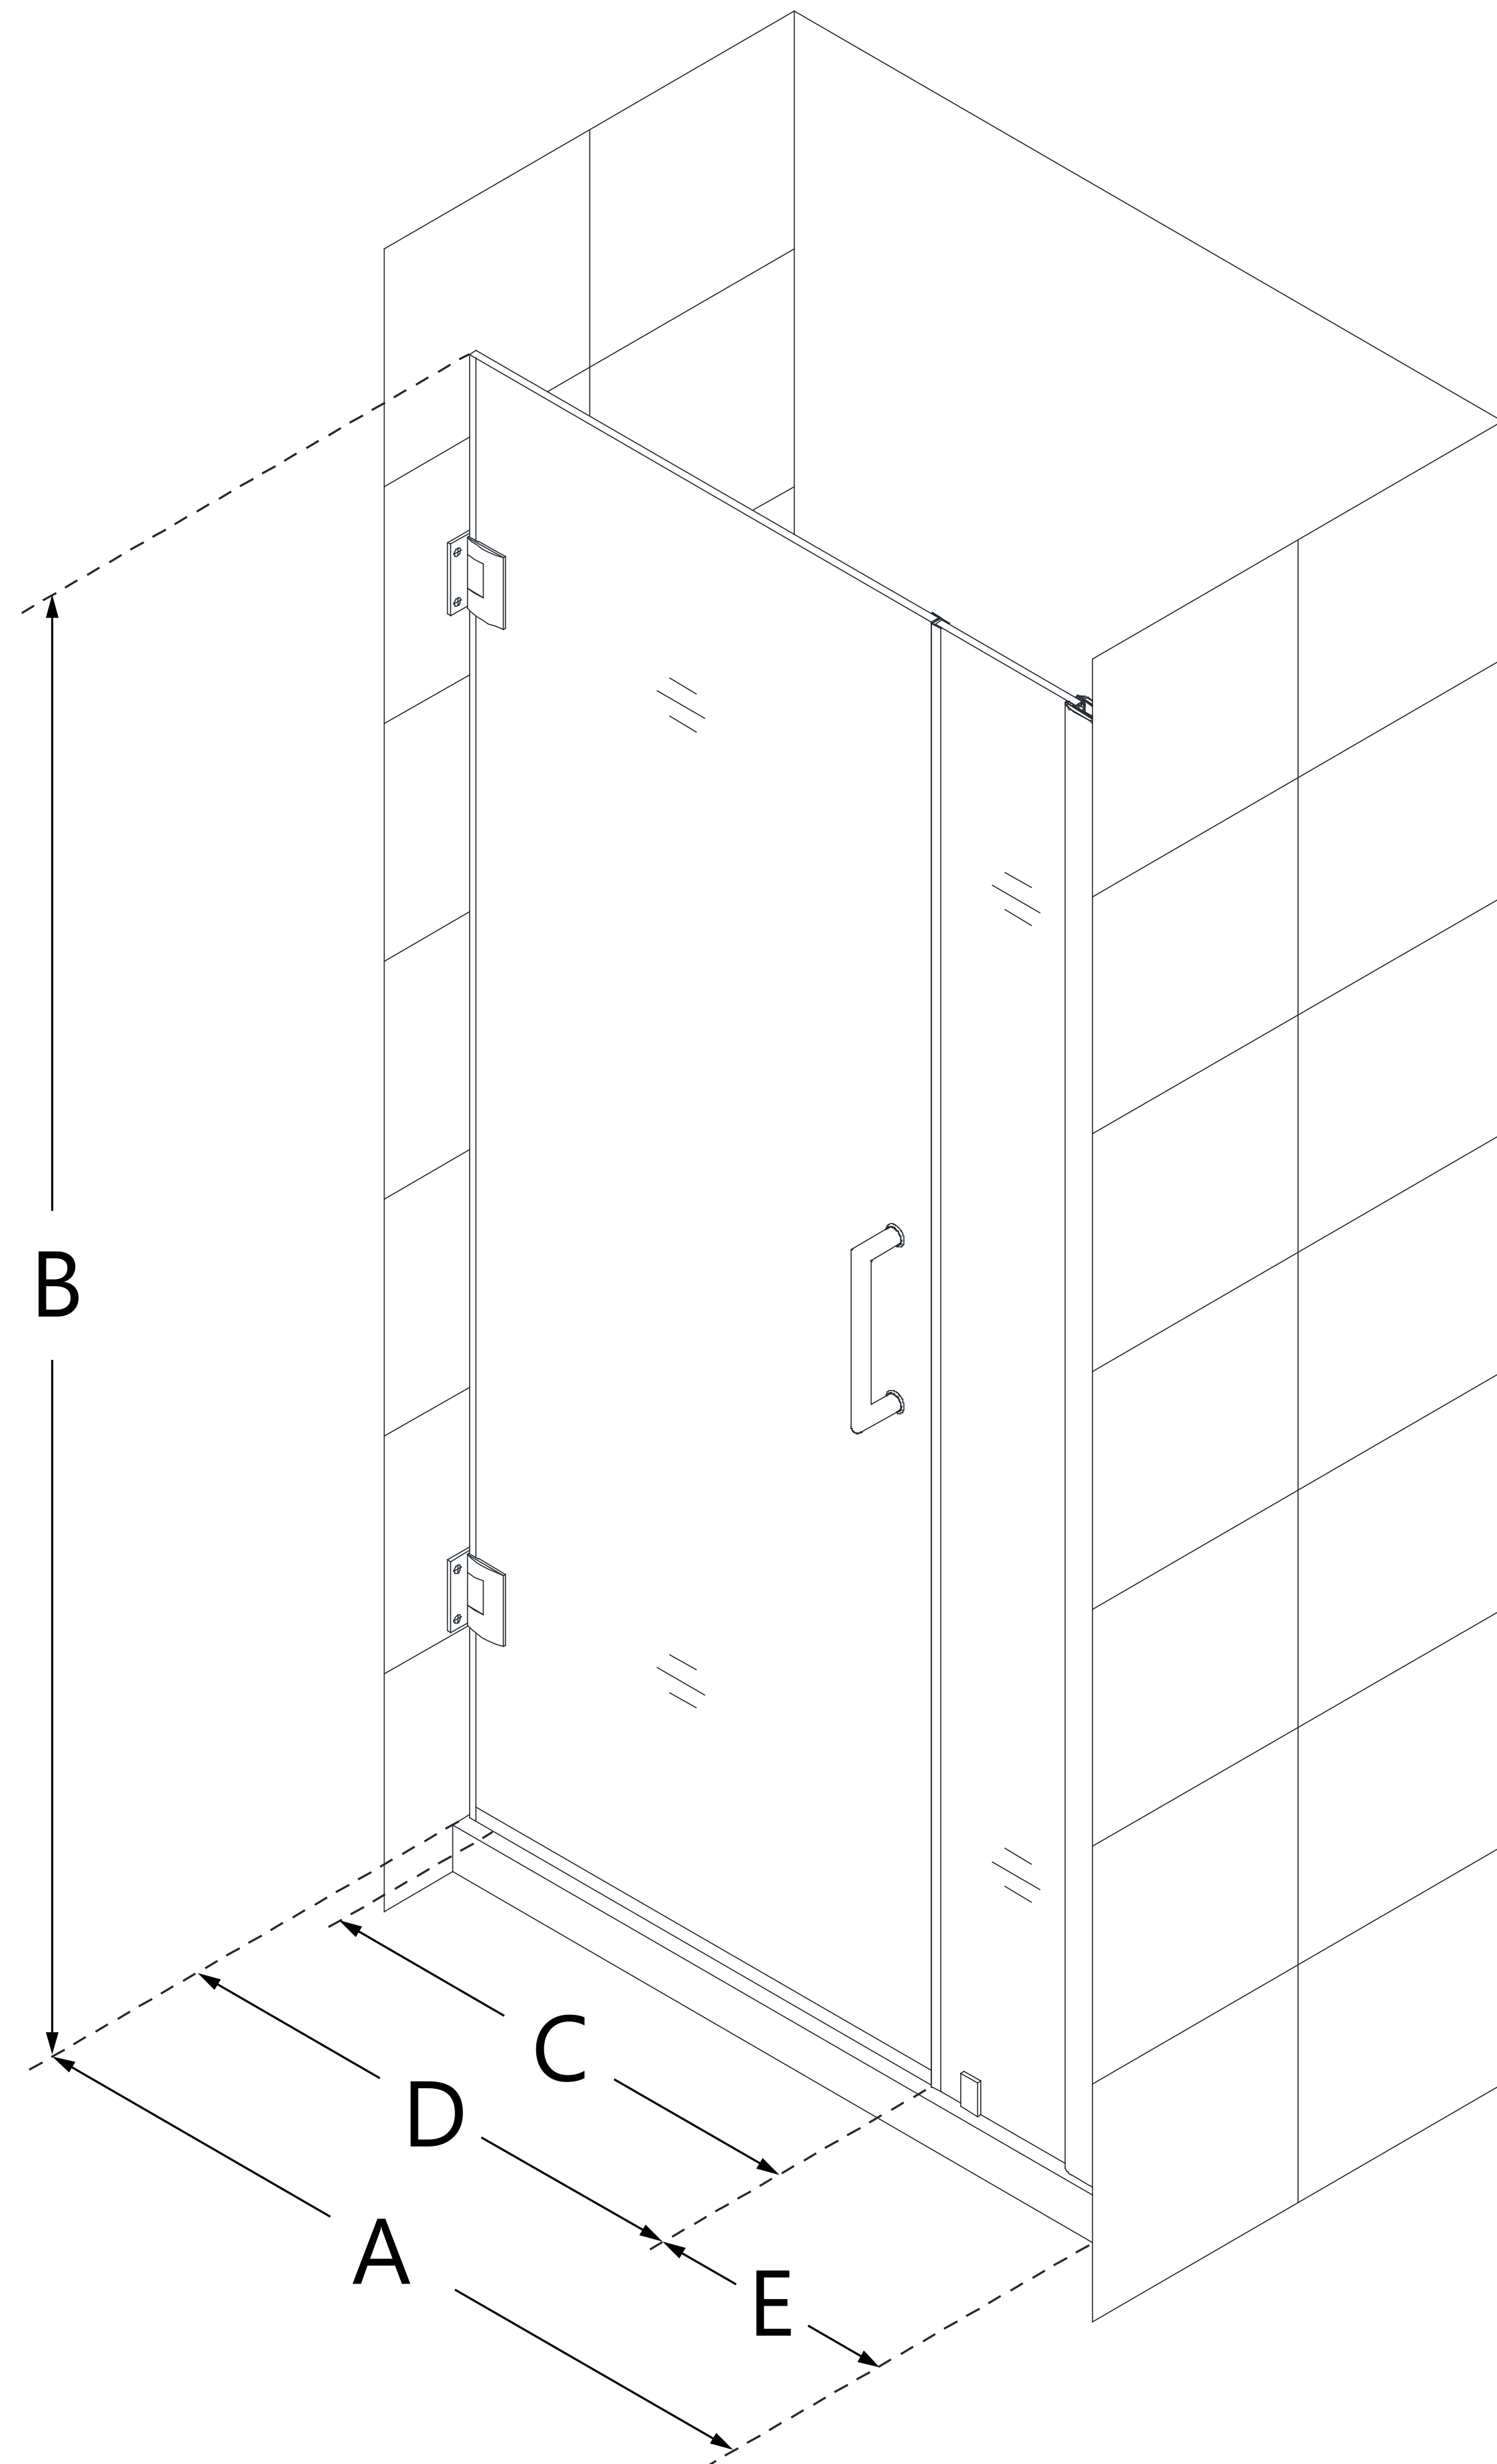

SHDR-2029723

UNIDOOR-LS

DreamLine Unidoor-LS 29-30
in. W x 72 in. H Frameless Hinged
Shower Door

SWING DOOR

CONFIGURATION DIMENSIONS:

A: 29 - 30 in.

MODEL WIDTH

B: 72 in.

MODEL HEIGHT

C: 22 in.

ACCESS WIDTH

D: 23 in.

DOOR WIDTH

E: 6 in.

INLINE PANEL WIDTH

1 1/2 in.

MINIMUM THRESHOLD REQUIRED

Yes (Inline Panel)

DRILLING REQUIRED

DreamLine reserves the right to update or modify the hardware or materials pictured without prior notice for the purpose of product improvement and customer satisfaction.