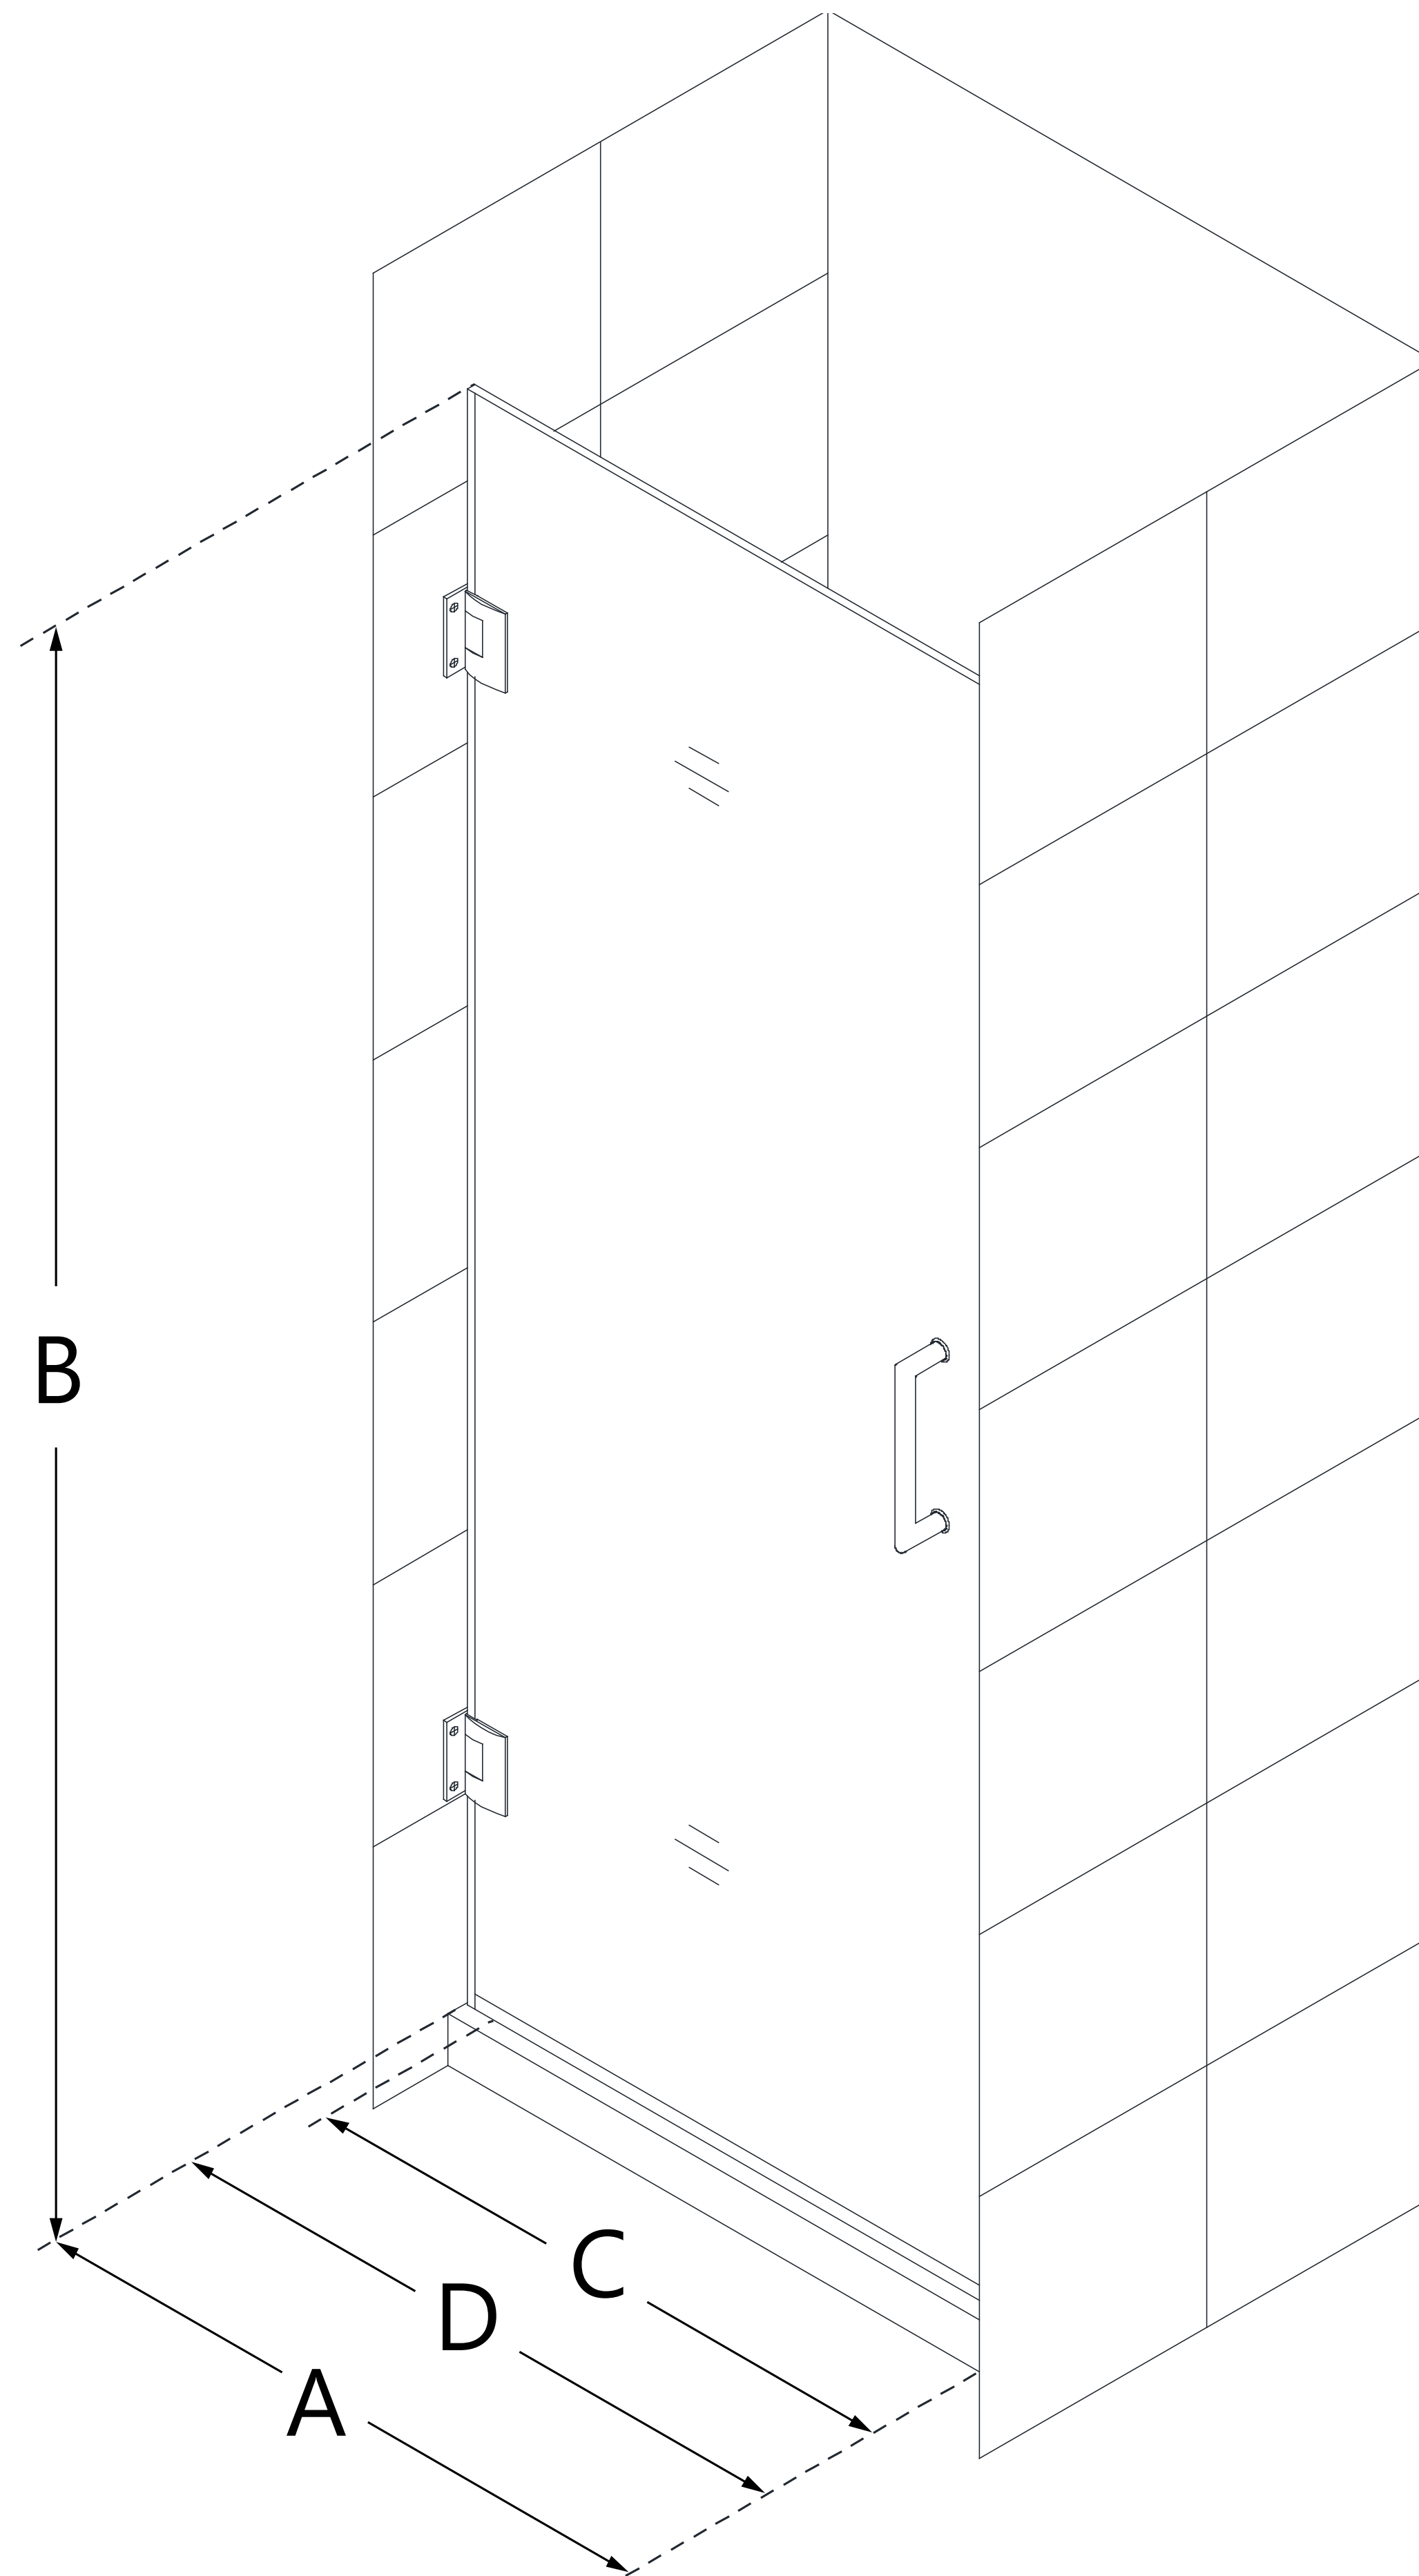

## UNIDOOR-LS

DreamLine Unidoor-LS 29 in. W x  
72 in. H Frameless Hinged Shower  
Door

**SWING DOOR**

### CONFIGURATION DIMENSIONS:

**A: 29 in.**

MODEL WIDTH

**B: 72 in.**

MODEL HEIGHT

**C: 28 in.**

ACCESS WIDTH

**D: 29 in.**

DOOR WIDTH

**7/8 in.**

MINIMUM THRESHOLD REQUIRED

**No**

DRILLING REQUIRED

DreamLine reserves the right to update or modify the hardware or materials pictured without prior notice for the purpose of product improvement and customer satisfaction.